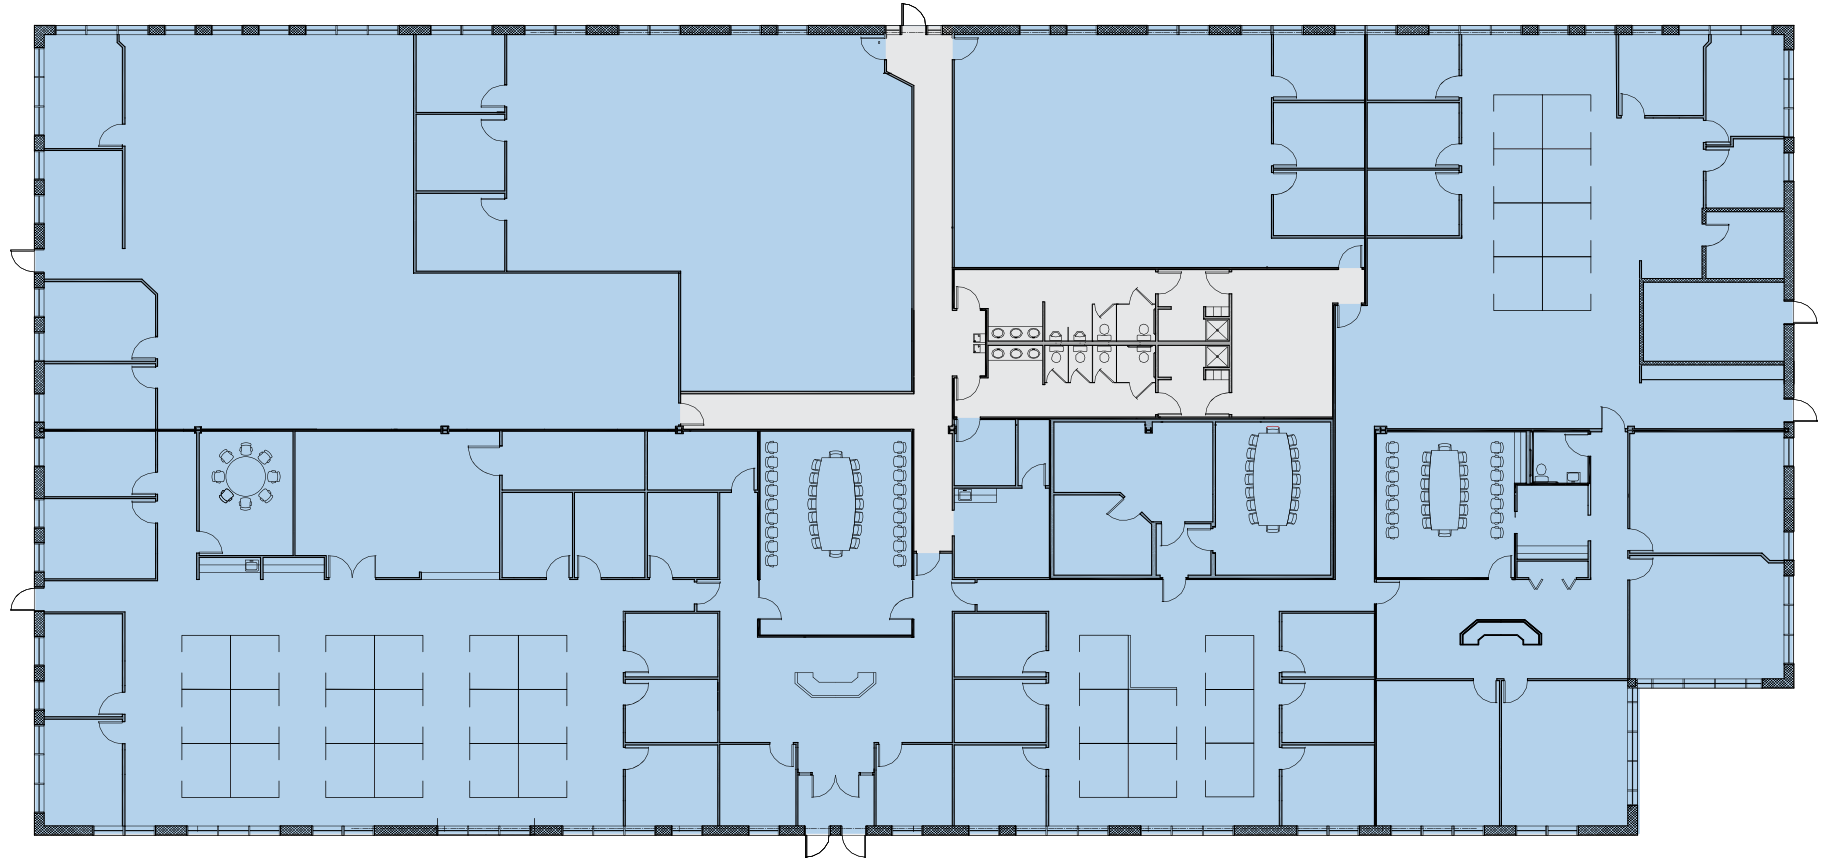

FLOOR PLAN

45195 RESEARCH PLACE

ASHBURN, VA 20147, LOUDOUN COUNTY

MARC TASKER, CCIM, SIOR

mtasker@klnb.com | 703-268-2735

JACK REGLER

jregler@klnb.com | 703-268-2740