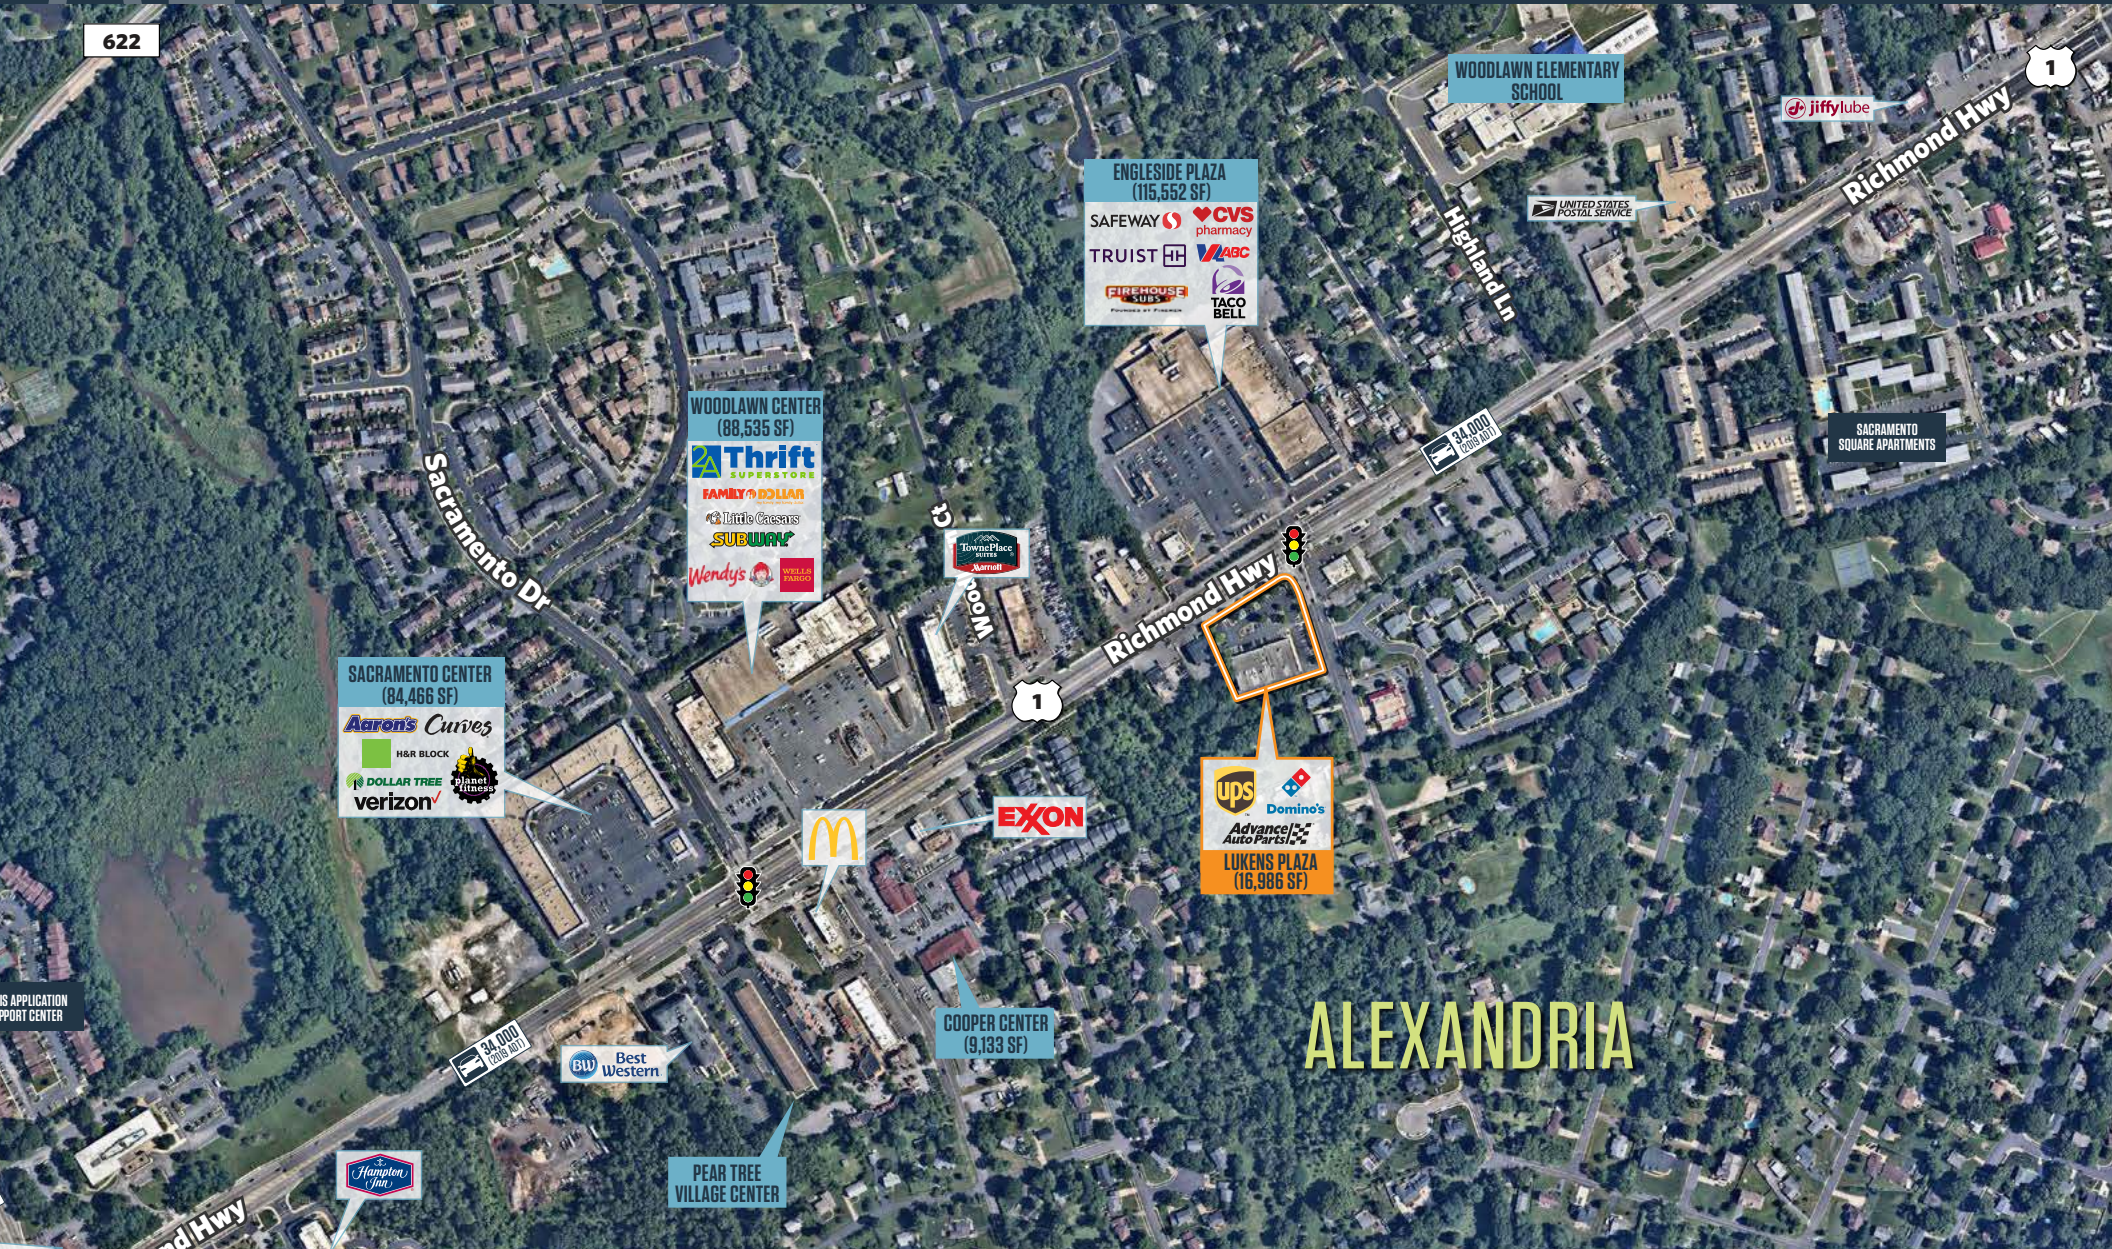

AERIAL

LUKENS PLAZA

8639 RICHMOND HIGHWAY, ALEXANDRIA, VA 22309, FAIRFAX COUNTY

DIMITRI GEORGELAKOS
dimitri@klnb.com | 703-268-2710

BETH SARGENT
bsargent@klnb.com | 703-268-2716