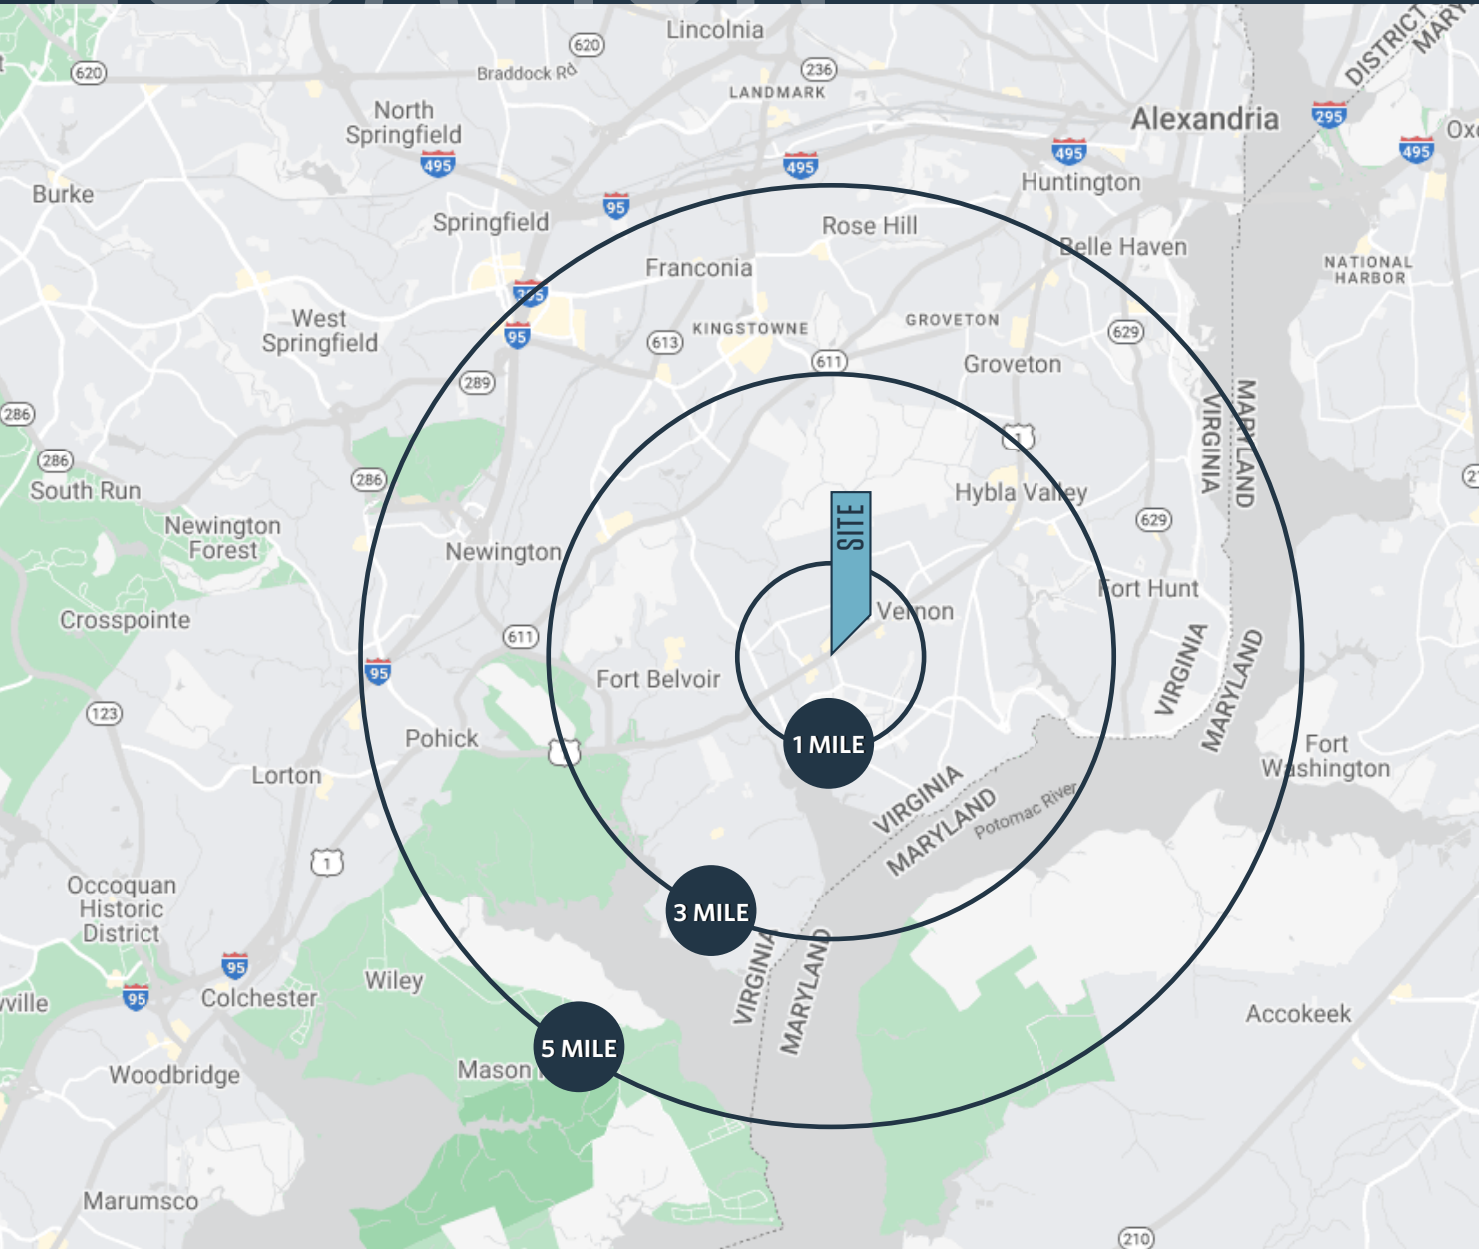

## RETAIL FOR LEASE

- **FULLY LEASED**
- Excellent visibility from Richmond Highway (Route 1).
- Average Annual Daily Traffic Count on Richmond Highway just north of Mount Vernon Highway (Route 235) 34,000 cars per day.
- Pylon Signage Available.
- Easy Ingress and Egress at the traffic controlled intersection of Richmond Highway and Lukens Lane.
- NNN: \$7.86

# LOCATION

# LUKENS PLAZA

8639 RICHMOND HIGHWAY, ALEXANDRIA, VA 22309, FAIRFAX COUNTY

## DEMOGRAPHICS | 2022:

1-MILE	3-MILE	5-MILE
Population		
14,881	69,463	176,444
Daytime Population		
3,152	19,437	71,542
Households		
5,261	23,876	62,690
Average HH Income		
\$118,775	\$153,315	\$168,321