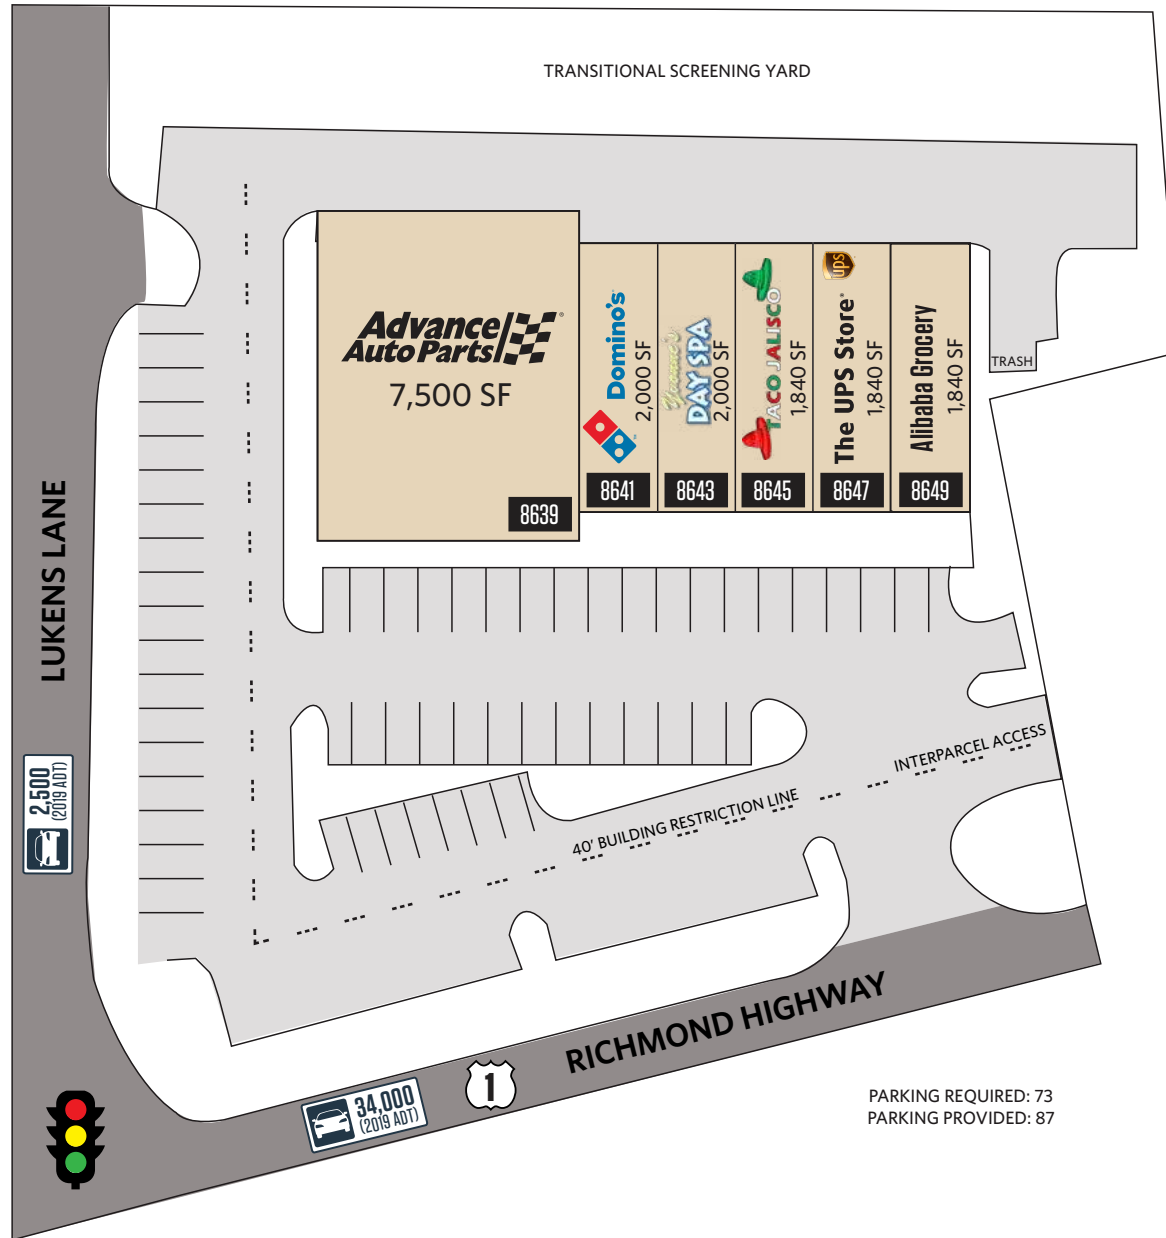

SITE PLAN

LUKENS PLAZA

8639 RICHMOND HIGHWAY, ALEXANDRIA, VA 22309, FAIRFAX COUNTY

PARKING REQUIRED: 73
PARKING PROVIDED: 87