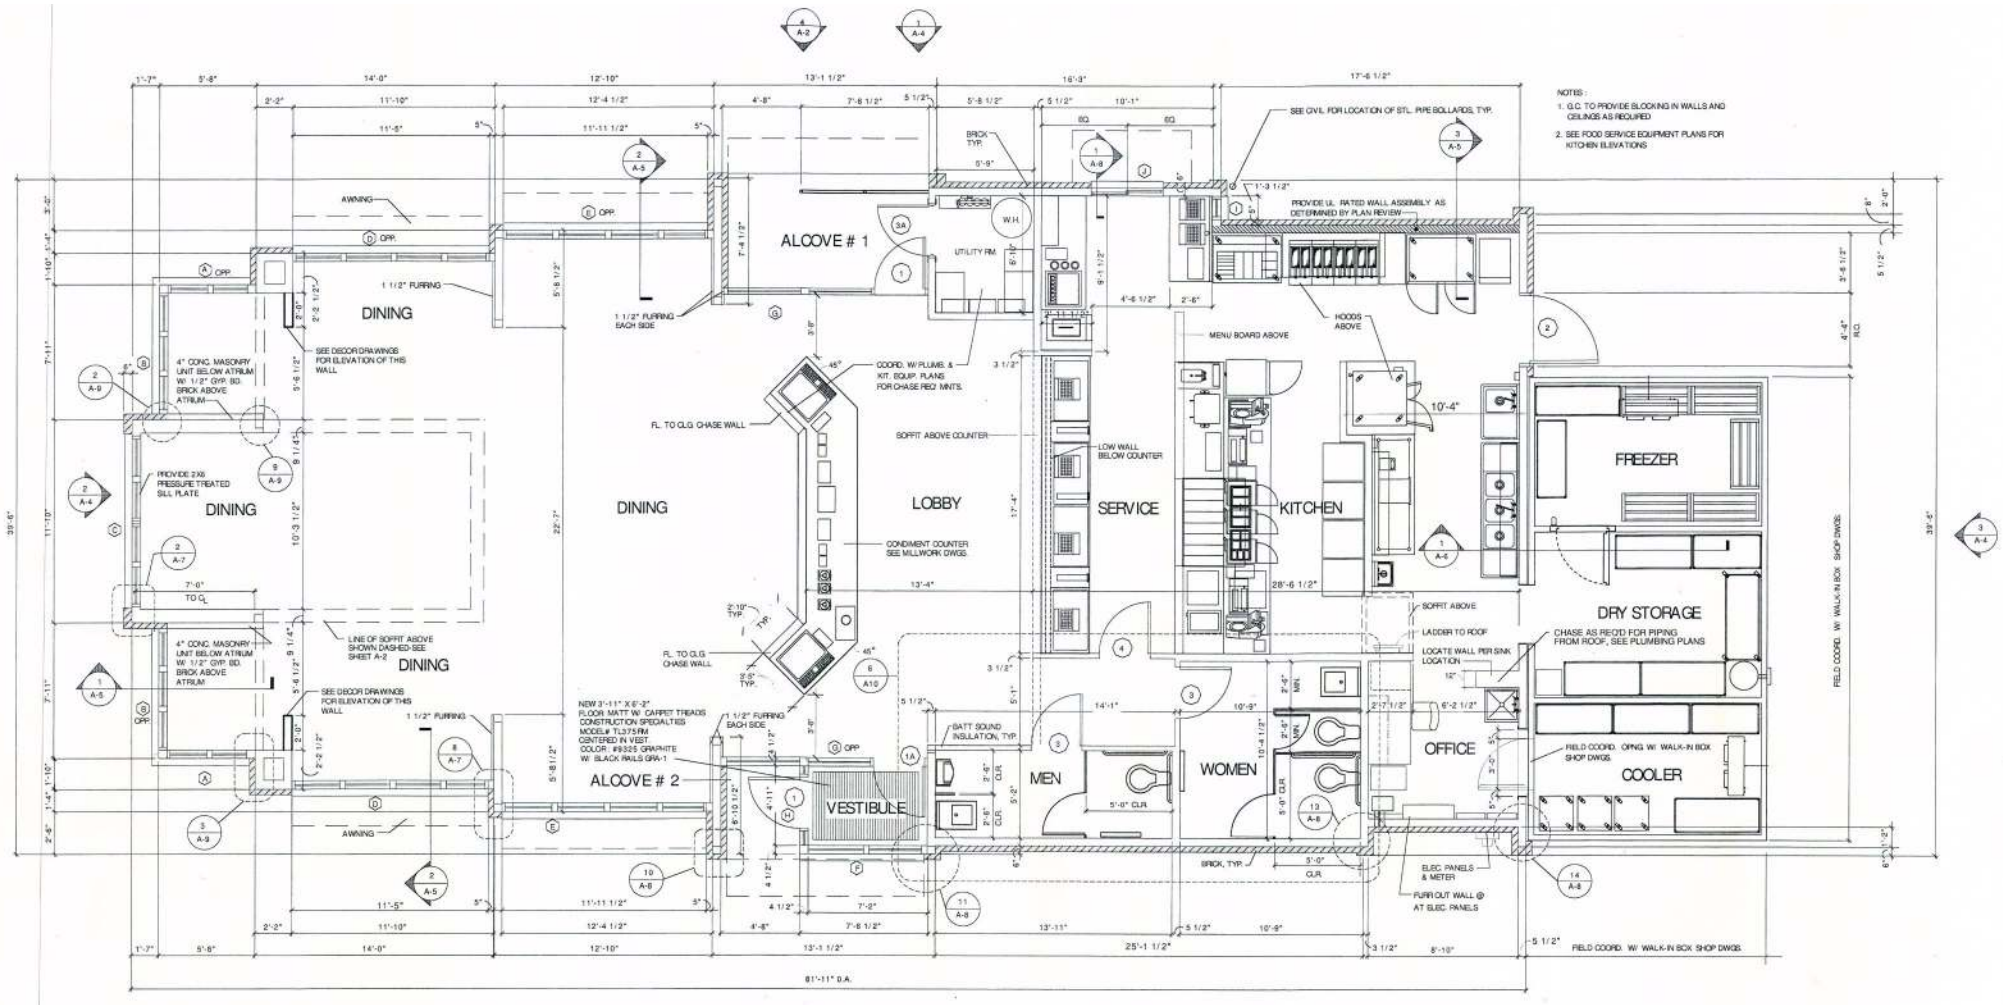

FLOOR PLAN

101 SANDHILL DRIVE

MIDDLETOWN, DE 19709, NEW CASTLE COUNTY