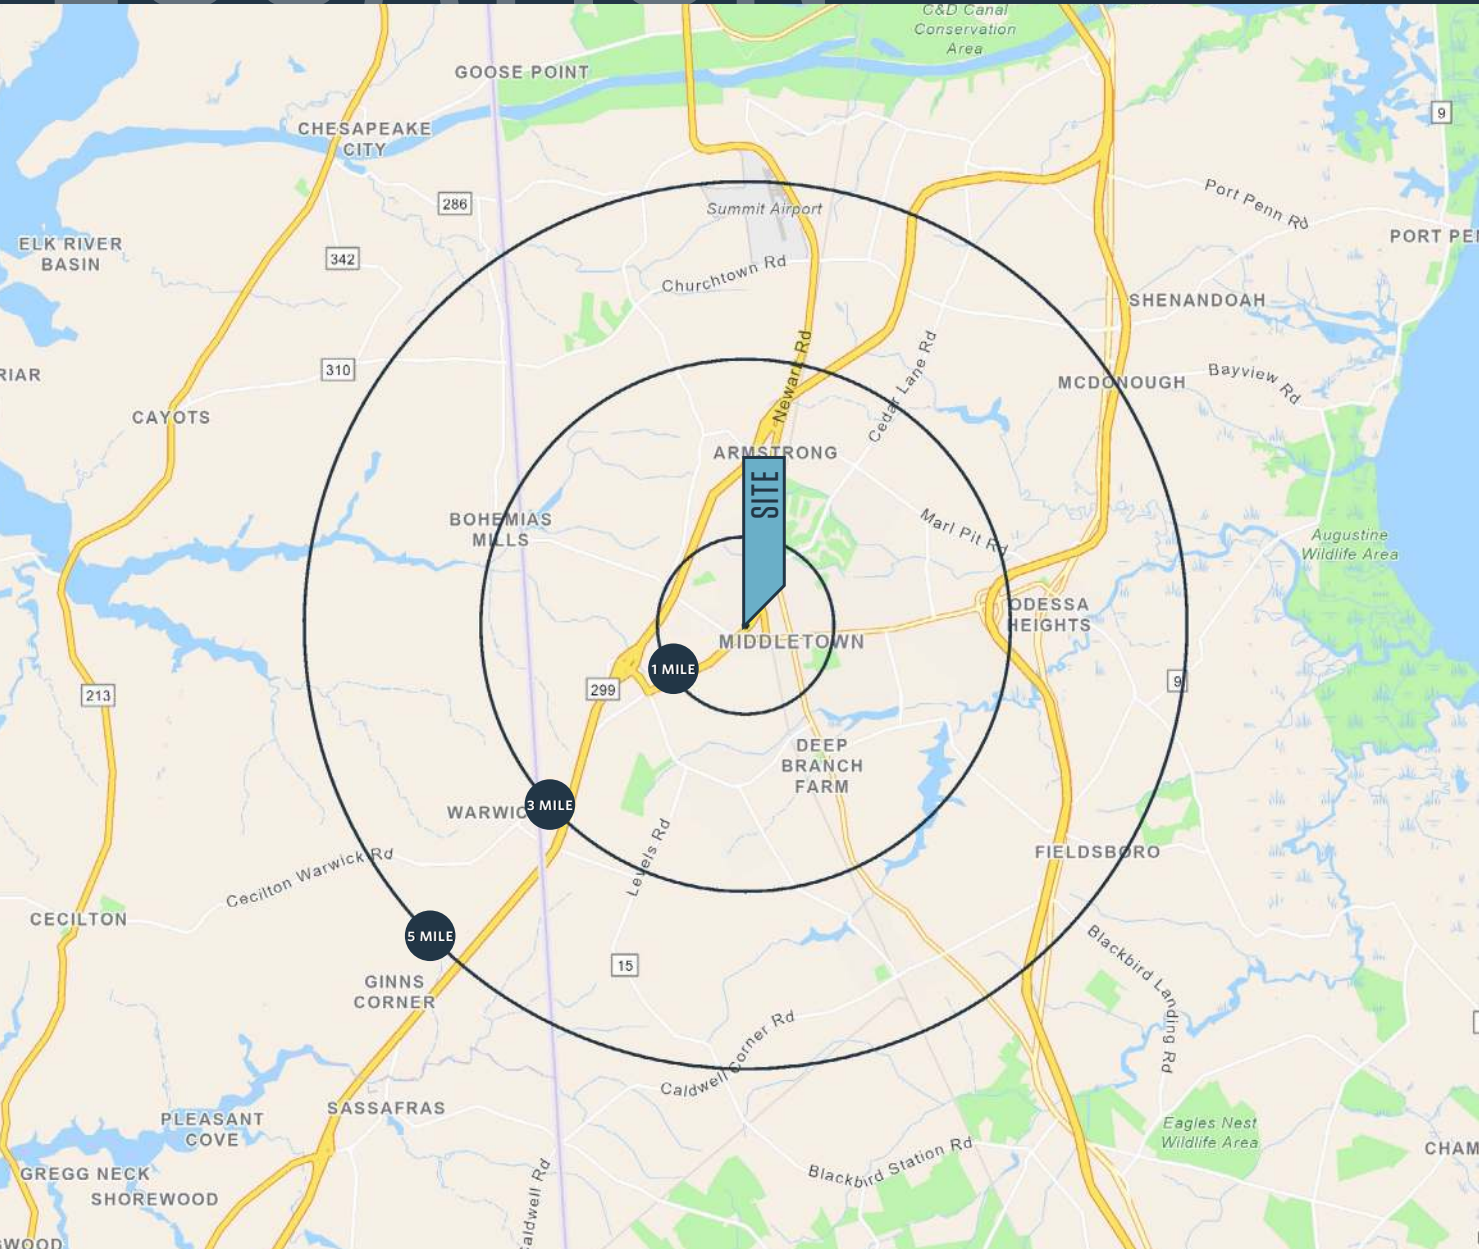

LOCATION

101 SANDHILL DRIVE

MIDDLETOWN, DE 19709, NEW CASTLE COUNTY

PROPERTY HIGHLIGHTS:

2,460 SF on 1.1 Acres

DEMOGRAPHICS | 2024:

1-MILE	3-MILE	5-MILE
Population		
8,496	27,517	46,187
Daytime Population		
12,633	27,430	40,026
Households		
3,421	9,461	15,597
Average HH Income		
$85,372	$132,800	$147,367

[CLICK TO DOWNLOAD DEMOGRAPHIC REPORT](#)

TRAFFIC COUNTS | 2023:

Middletown Warwick Rd 21,889 ADT

JOE MEKULSKI

jmekulski@klnb.com | 443-632-1343

COOPER HENRY

chenry@klnb.com | 443-632-2085