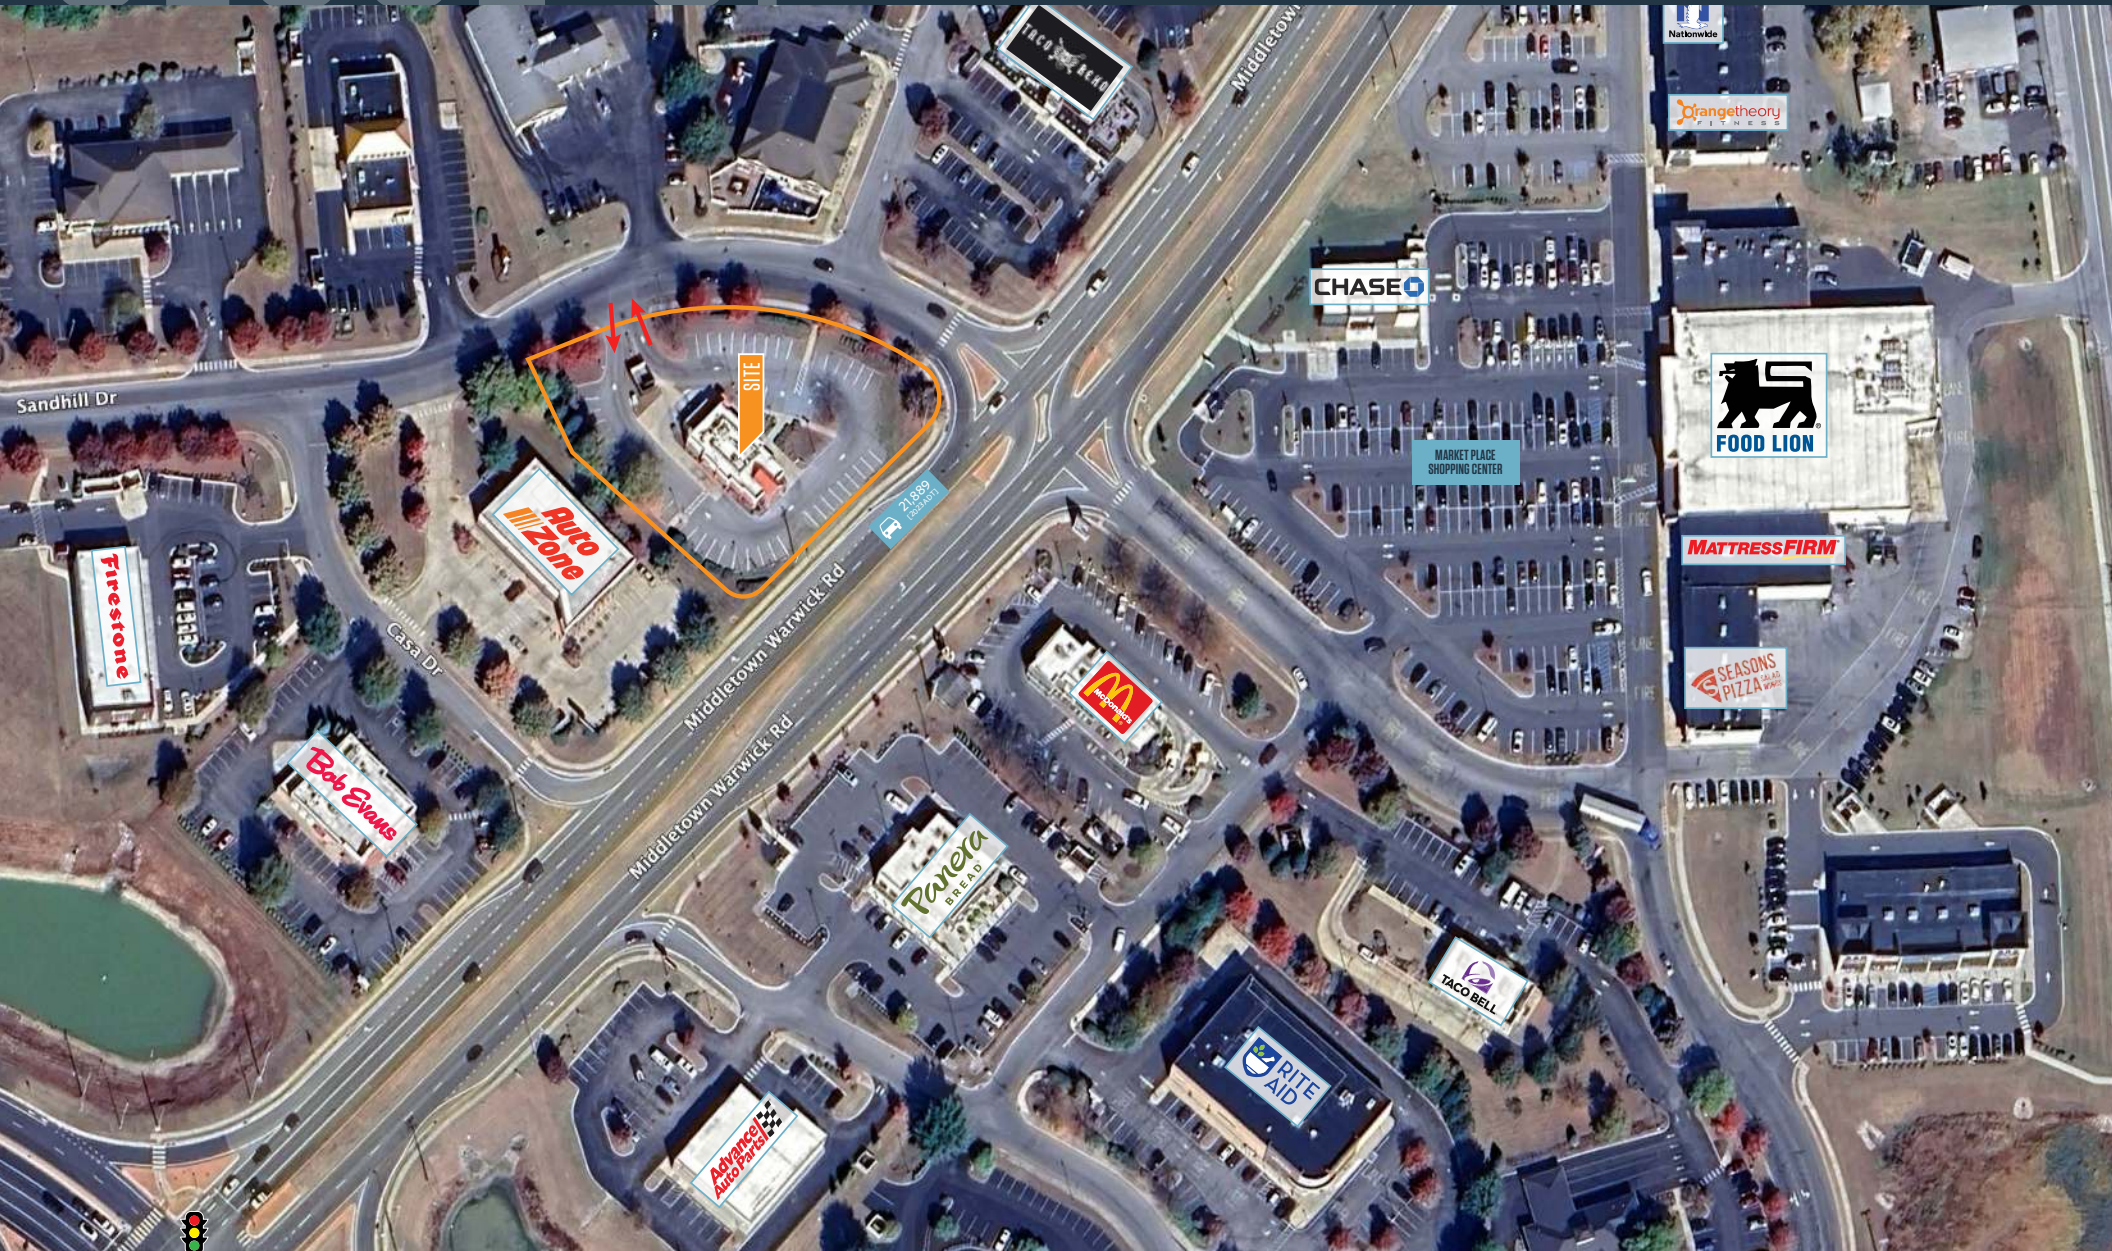

CLOSE-UP

101 SANDHILL DRIVE

MIDDLETOWN, DE 19709, NEW CASTLE COUNTY

JOE MEKULSKI

jmekulski@klnb.com | 443-632-1343

COOPER HENRY

chenry@klnb.com | 443-632-2085

klnb