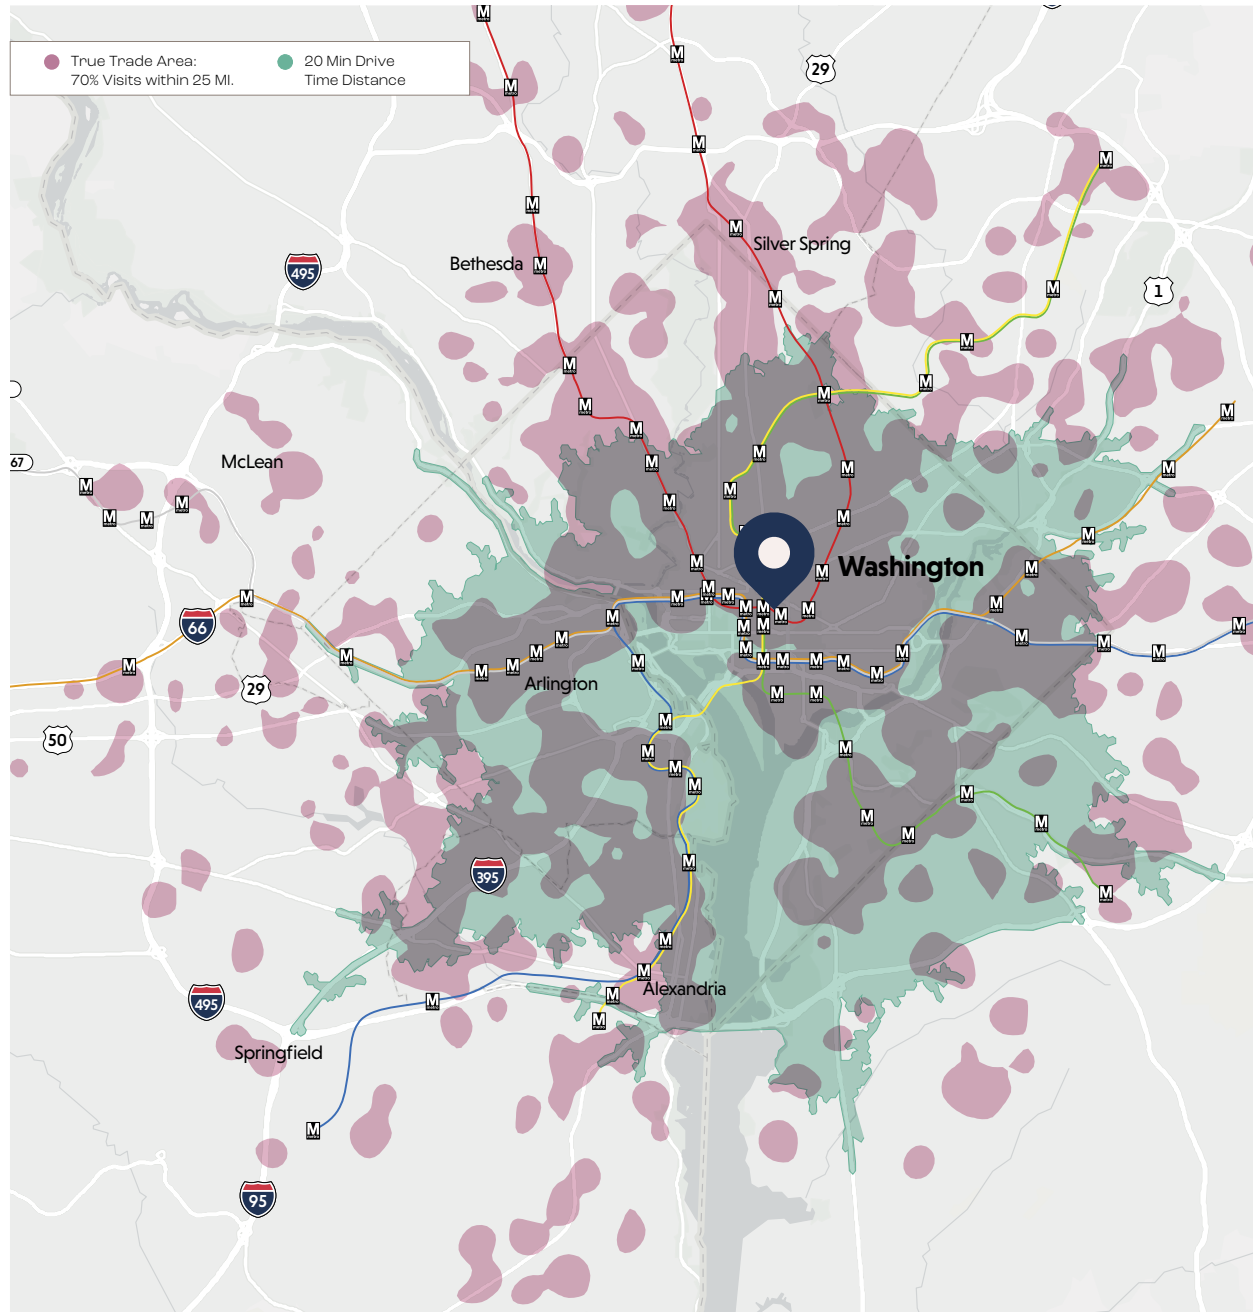

900 G ST NW

WASHINGTON, D.C. 20001

HIGH PROFILE CORNER SPACE

JENN PRICE
202.420.7768
jprice@klnb.com

KIM STEIN
202.652.2338
kstein@klnb.com

klnb

A REGIONAL LOCATION

900 G ST NW, WASHINGTON, D.C. 20001

DEMOGRAPHICS

DEMOGRAPHICS Source: Placer.ai & Esri

	12 MIN WALK TIME	20 MIN UBER RIDE	PLACER TRADE AREA
POPULATION	16,612	1,207,853	1,795,754
DAYTIME POPULATION	119,901	1,694,539	2,068,235
AVG. HH INCOME	\$171,290	\$152,626	\$153,971
BACHELOR'S DEGREE OR HIGHER	78%	63%	61%

VISITOR STATS

	Walter E. Washington Convention Center	Capital One Arena	Union Station
VISITORS	705.3K	2.1 M	2.3 M
VISIT FREQUENCY	2.13	1.64	2.74
AVG. DWELL TIME	179 min.	171 min.	35 min.

900 G ST NW

WASHINGTON, D.C. 20001