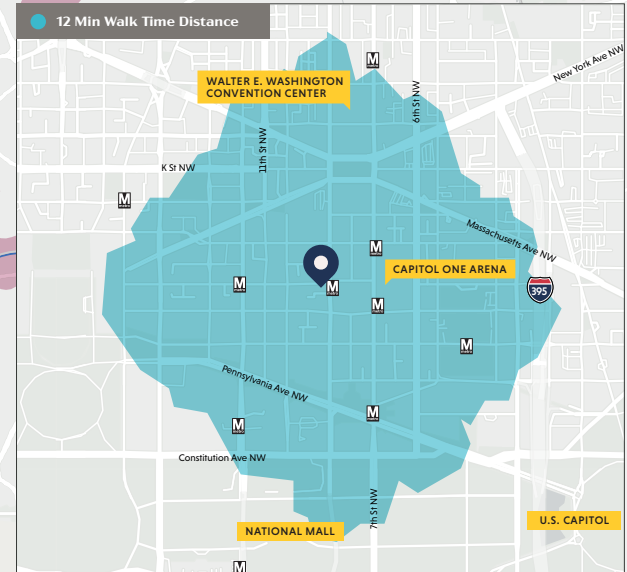

900 G ST NW

WASHINGTON, D.C. 20001

HIGH PROFILE CORNER SPACE

JENN PRICE
202.420.7768
jprice@klnb.com

KIM STEIN
202.652.2338
kstein@klnb.com

klnb

A REGIONAL LOCATION

900 G ST NW, WASHINGTON, D.C. 20001

DEMOGRAPHICS

DEMOGRAPHICS Source: Placer.ai & Esri

	12 MIN WALK TIME	20 MIN UBER RIDE	PLACER TRADE AREA
POPULATION	16,612	1,207,853	1,795,754
DAYTIME POPULATION	119,901	1,694,539	2,068,235
AVG. HH INCOME	\$171,290	\$152,626	\$153,971
BACHELOR'S DEGREE OR HIGHER	78%	63%	61%

VISITOR STATS

	Walter E. Washington Convention Center	Capital One Arena	Union Station
VISITORS	705.3K	2.1 M	2.3 M
VISIT FREQUENCY	2.13	1.64	2.74
AVG. DWELL TIME	179 min.	171 min.	35 min.

900 G ST NW

WASHINGTON, D.C. 20001