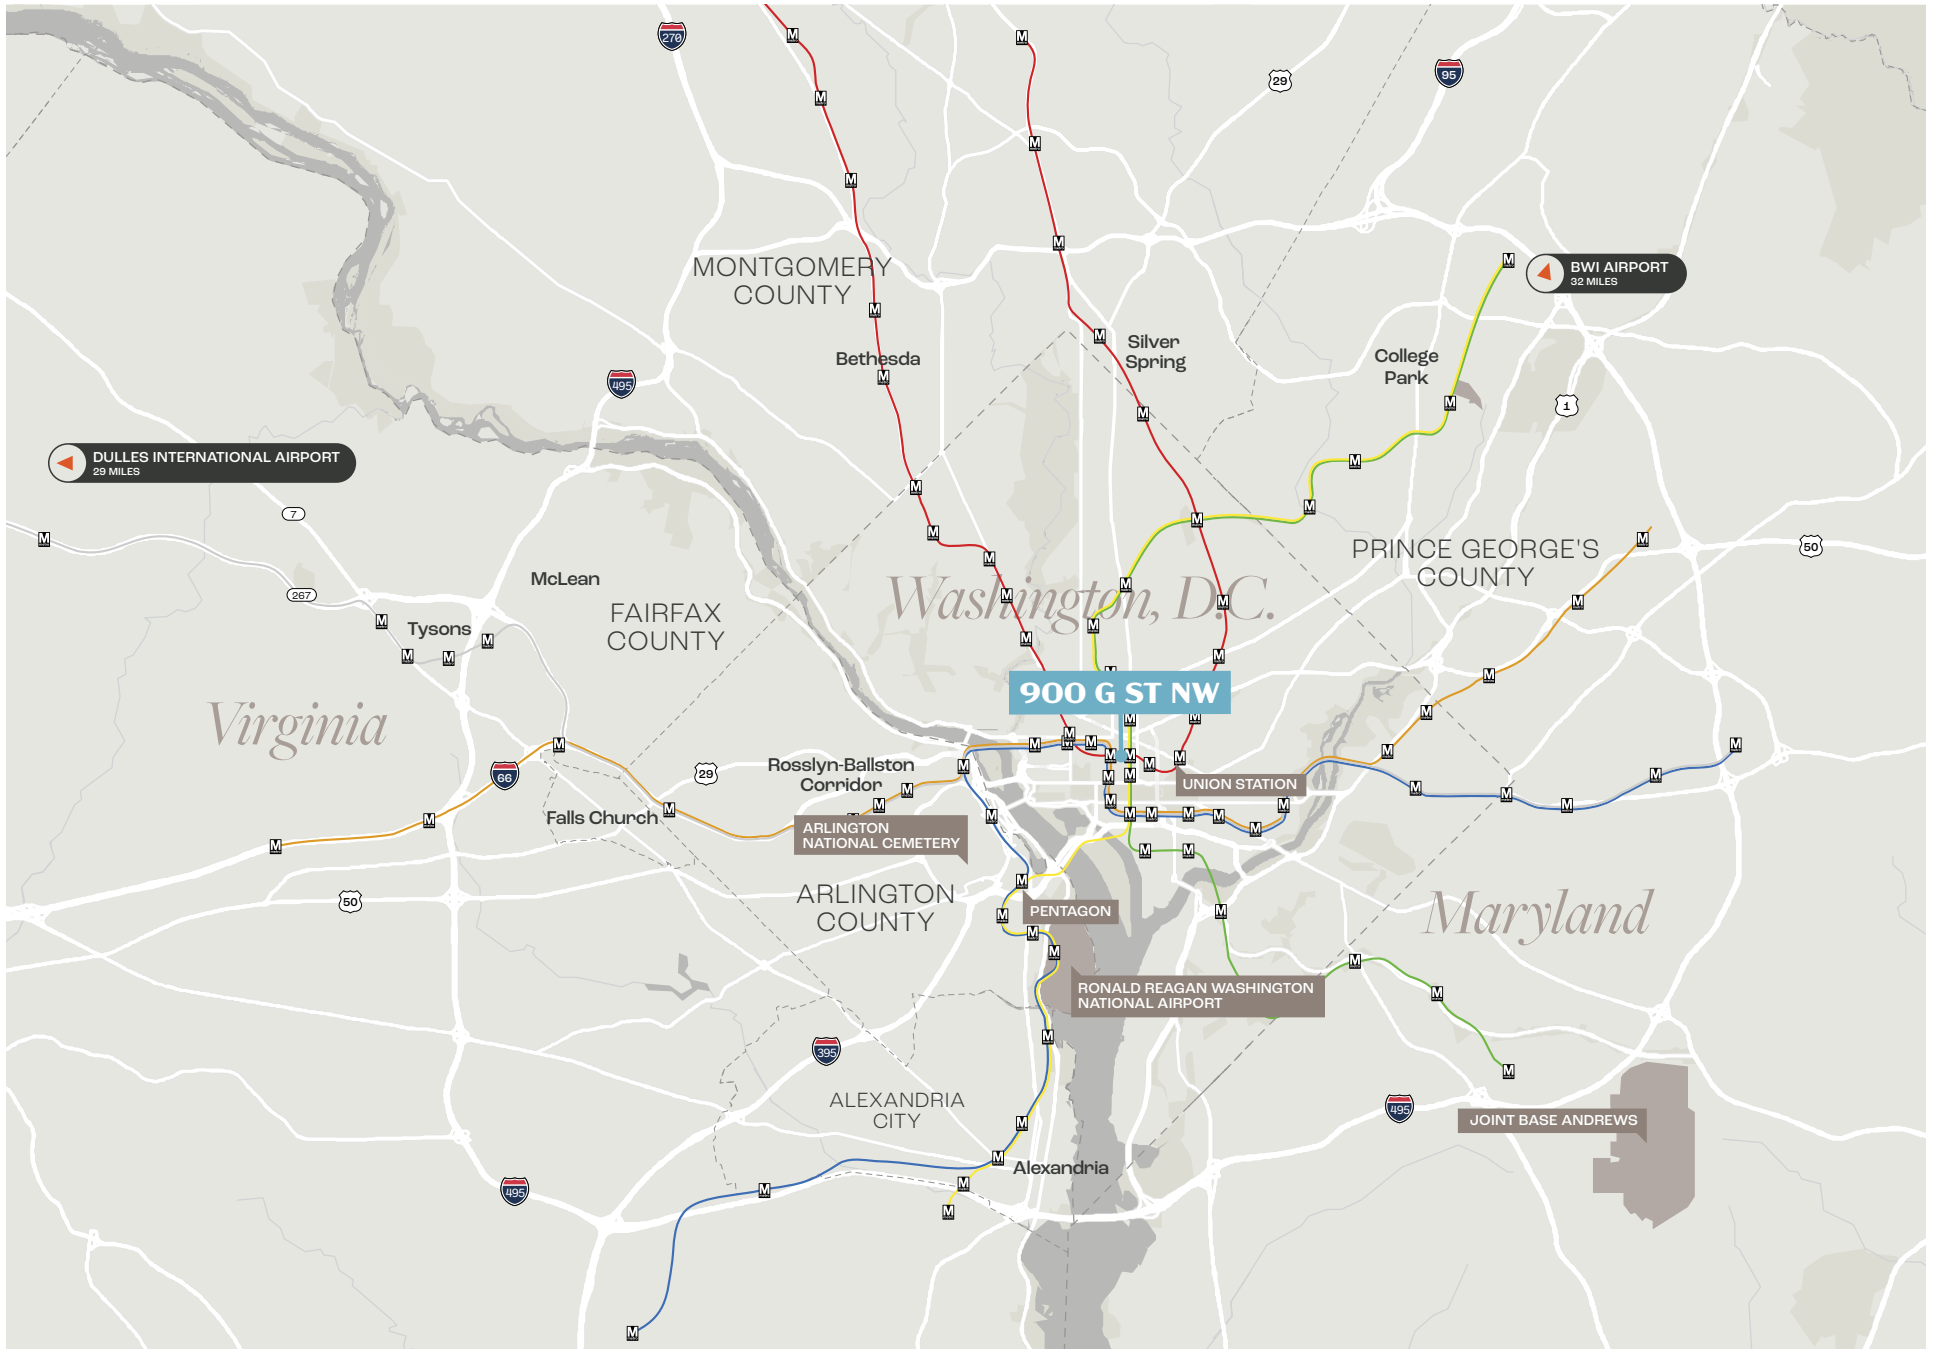

900 G ST NW

WASHINGTON, D.C. 20001

HIGH PROFILE CORNER SPACE

JENN PRICE
202.420.7768
jprice@klnb.com

KIM STEIN
202.652.2338
kstein@klnb.com

klnb

A REGIONAL LOCATION

900 G ST NW, WASHINGTON, D.C. 20001

DEMOGRAPHICS

DEMOGRAPHICS Source: Placer.ai & Esri

	12 MIN WALK TIME	20 MIN UBER RIDE	PLACER TRADE AREA
POPULATION	16,612	1,207,853	1,795,754
DAYTIME POPULATION	119,901	1,694,539	2,068,235
AVG. HH INCOME	\$171,290	\$152,626	\$153,971
BACHELOR'S DEGREE OR HIGHER	78%	63%	61%

VISITOR STATS

	Walter E. Washington Convention Center	Capital One Arena	Union Station
VISITORS	705.3K	2.1 M	2.3 M
VISIT FREQUENCY	2.13	1.64	2.74
AVG. DWELL TIME	179 min.	171 min.	35 min.

900 G ST NW

WASHINGTON, D.C. 20001