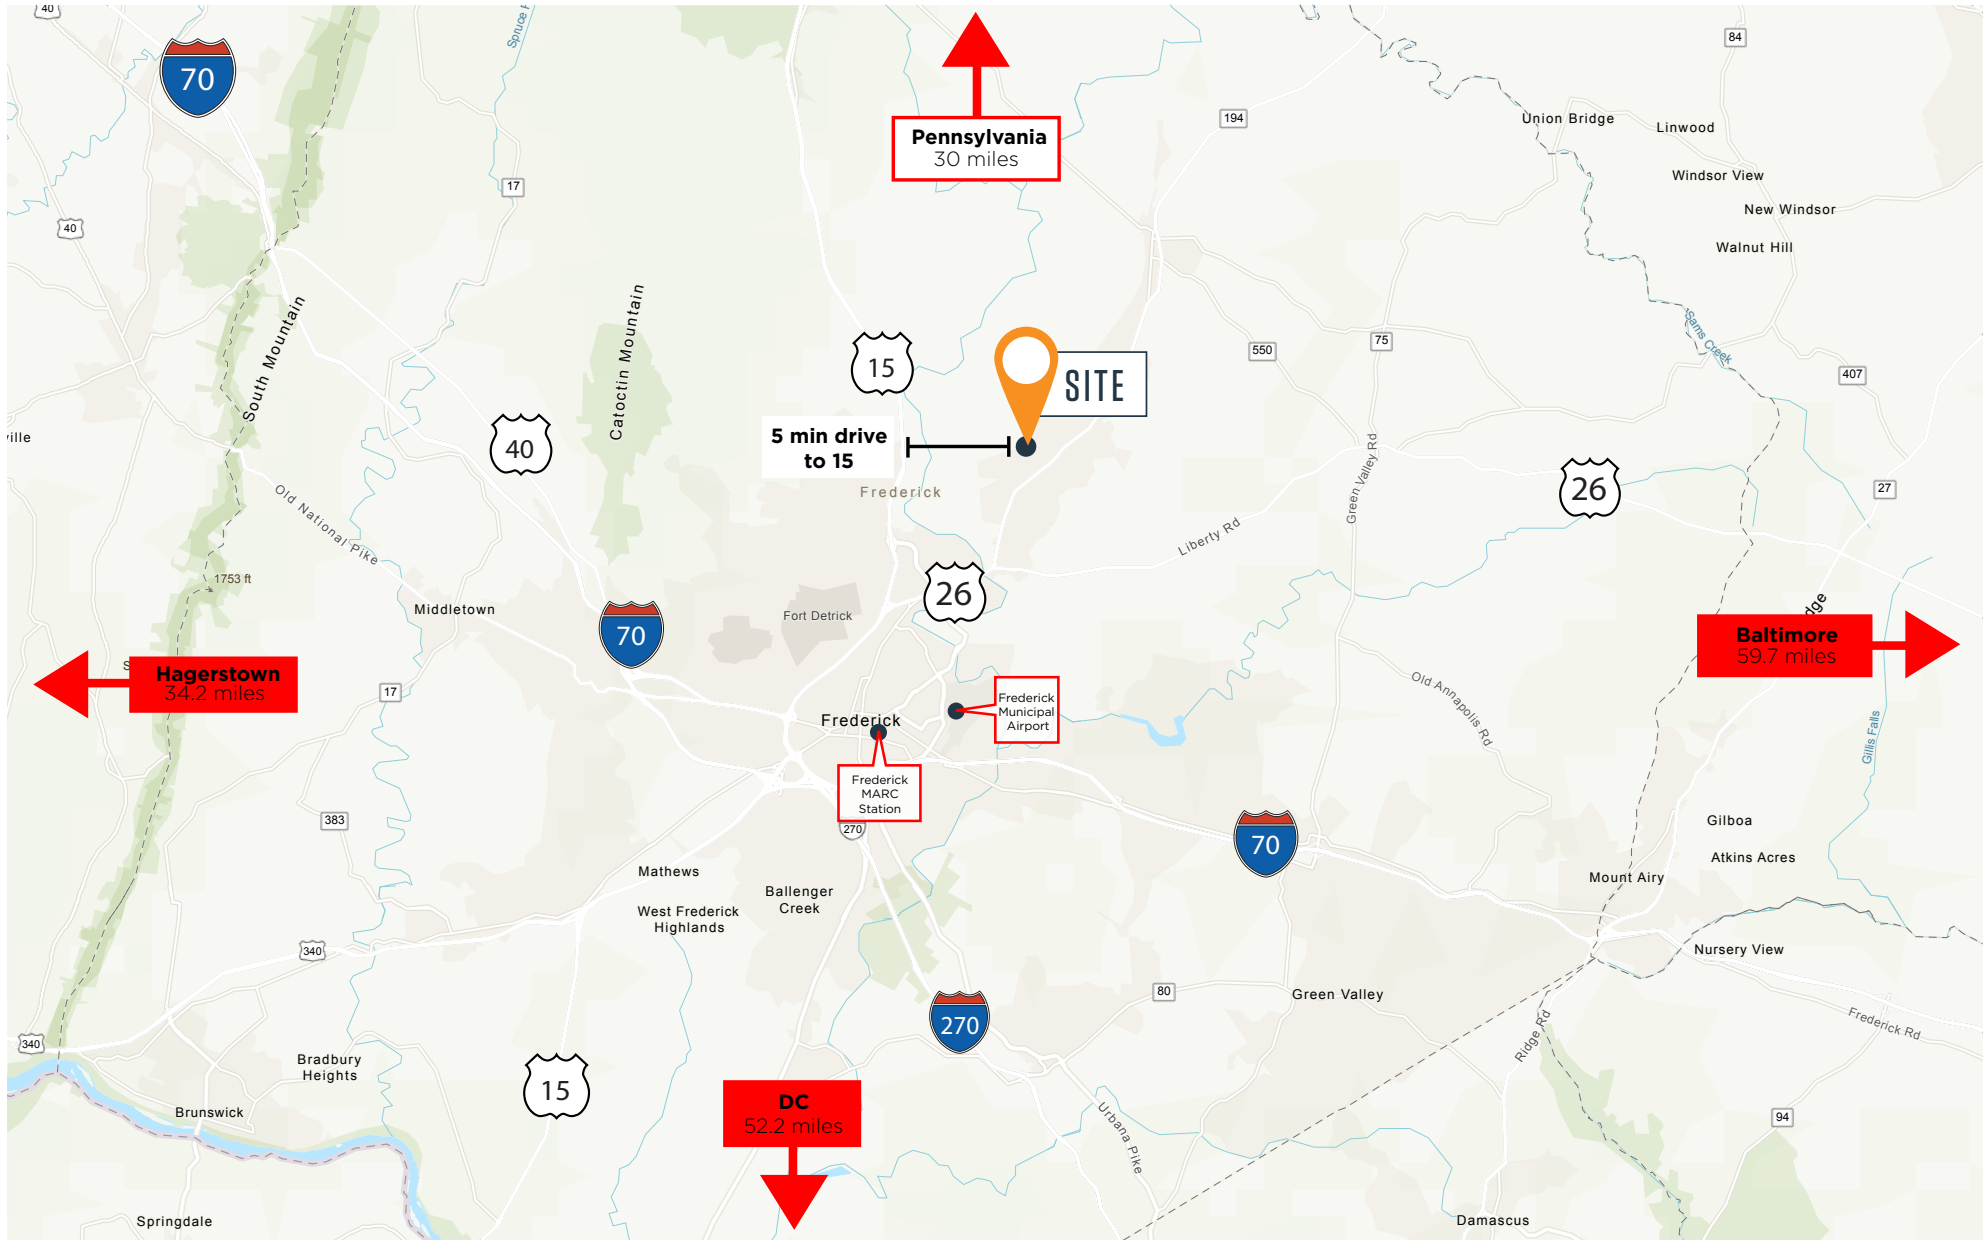

# Site Plan

Large outdoor yard space  
(Securely enclosed by a fence)

<b>County</b>	Frederick
<b>State</b>	Maryland
<b>Lot Size</b>	1.98 AC
<b>Submarket</b>	Frederick County
<b>Market</b>	Washington, DC
<b>Landuse</b>	Warehouse
<b>Concrete Tower</b>	900 x 2 floors

## Transportation

Distance to Highway	
Route 15	2.5 miles
Route 40	8.6 miles
I-70	9.3 miles
I-270	10.3 miles
Route 340	19 miles

Commuter Rail	
MARC Station	7.2 miles

Airport	
Fredrick Municipal	6.7 miles
Hagerstown Regional	43.6 miles
Baltimore/Washington International	59.9 miles
Dulles International	47 miles
Ronald Reagan Washington	57.9 miles

Distance to Cities	
Leesburg	32.6 miles
Hagerstown	34.2 miles
Washington, DC	52.5 miles
Baltimore	59.7 miles
Annapolis	78.7 miles

# Local Map