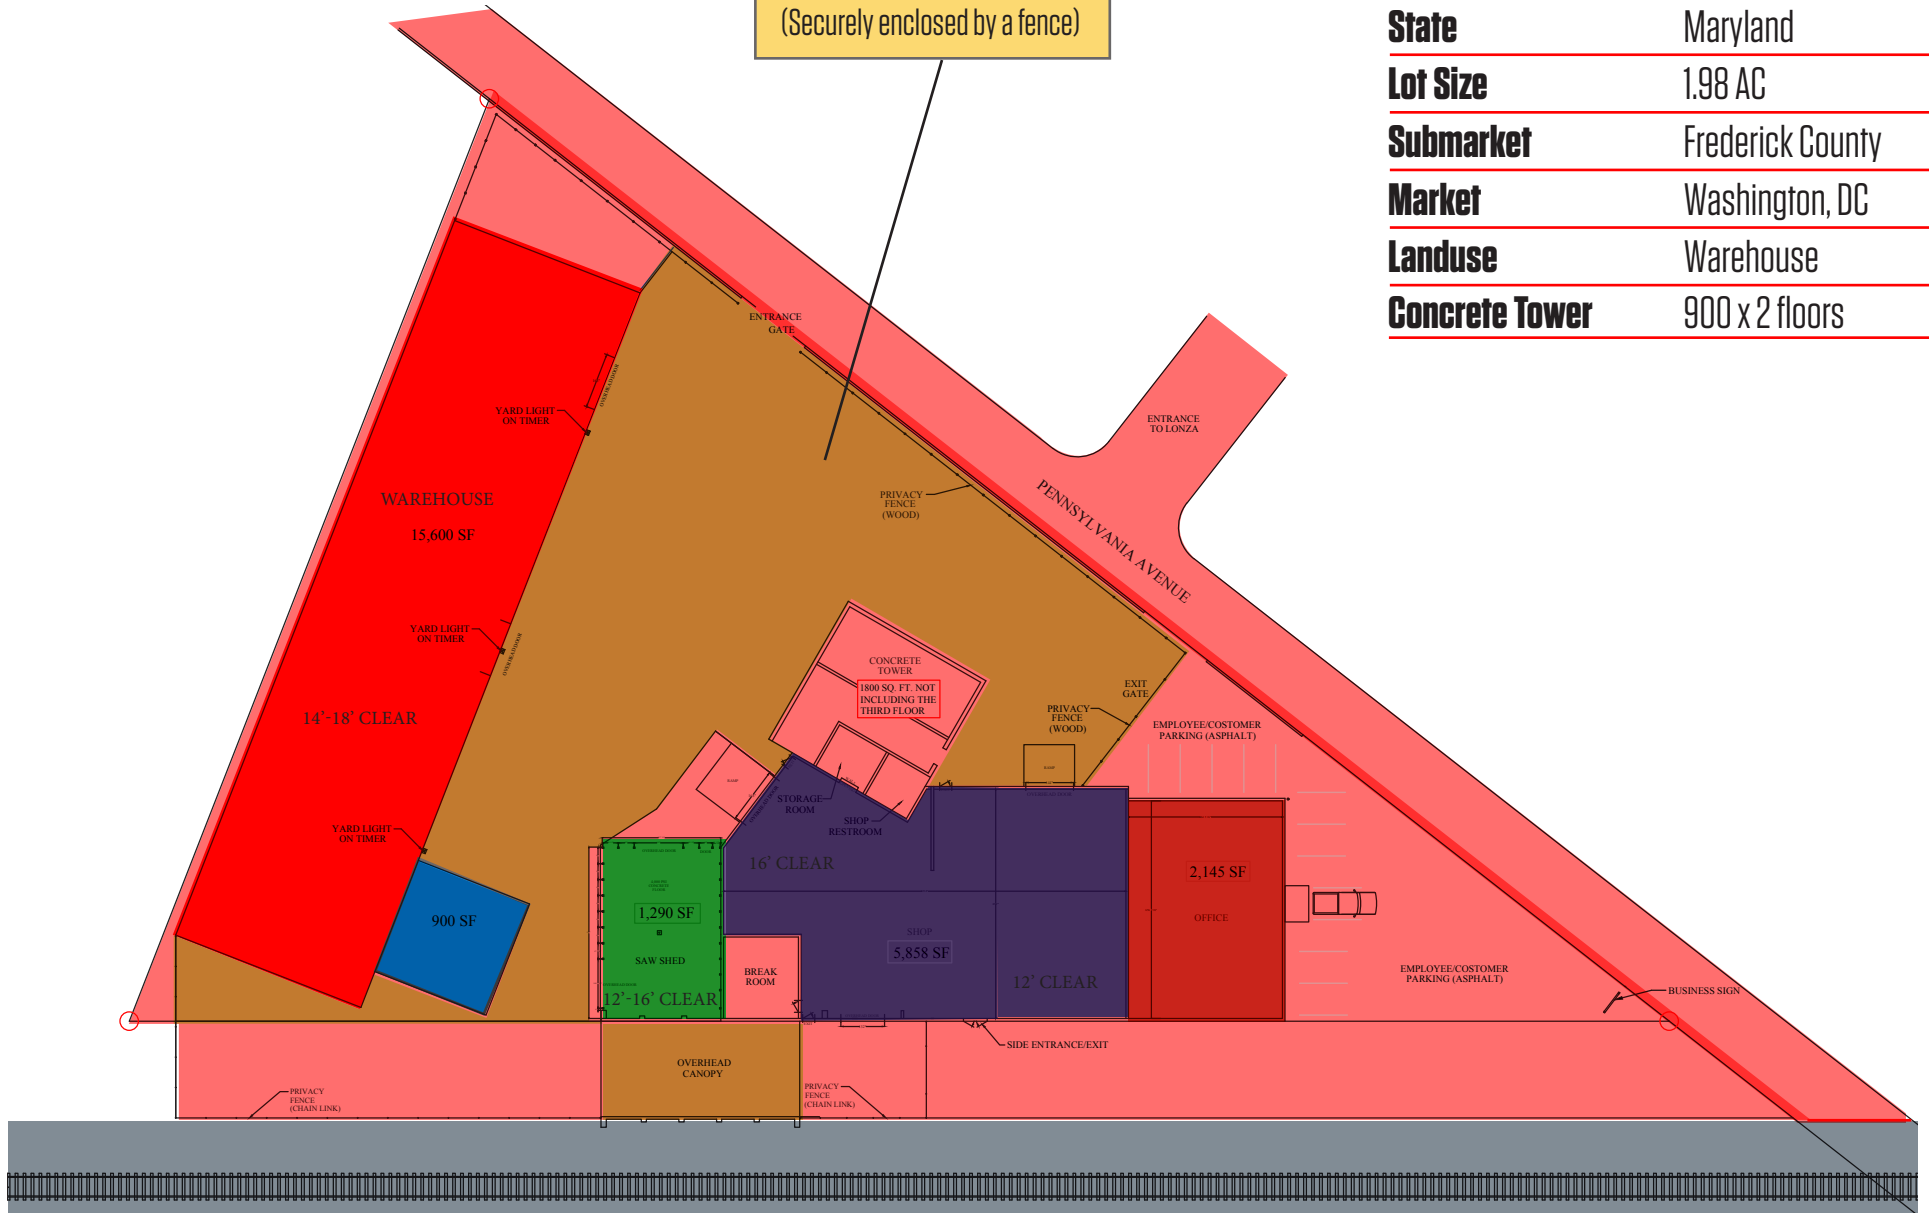

## Site Overview

Sale	
For Sale	\$5,350,000 (\$205.77/SF)
Sales Type	Owner User
Status	Active

Building	
Type	Industrial warehouse
Clear Heights	14'-18'
RBA	26,000 SF
Stories	1
Office	+/- 2,200
Construction	Masonry

Loading	
Docks	1 ext
Drive Ins	7 total

Land	
Land Acres	1.98 AC
Zoning	Light Industrial Park (LIP)
Parcels	26-493019

# Site Plan

Large outdoor yard space  
(Securely enclosed by a fence)

<b>County</b>	Frederick
<b>State</b>	Maryland
<b>Lot Size</b>	1.98 AC
<b>Submarket</b>	Frederick County
<b>Market</b>	Washington, DC
<b>Landuse</b>	Warehouse
<b>Concrete Tower</b>	900 x 2 floors