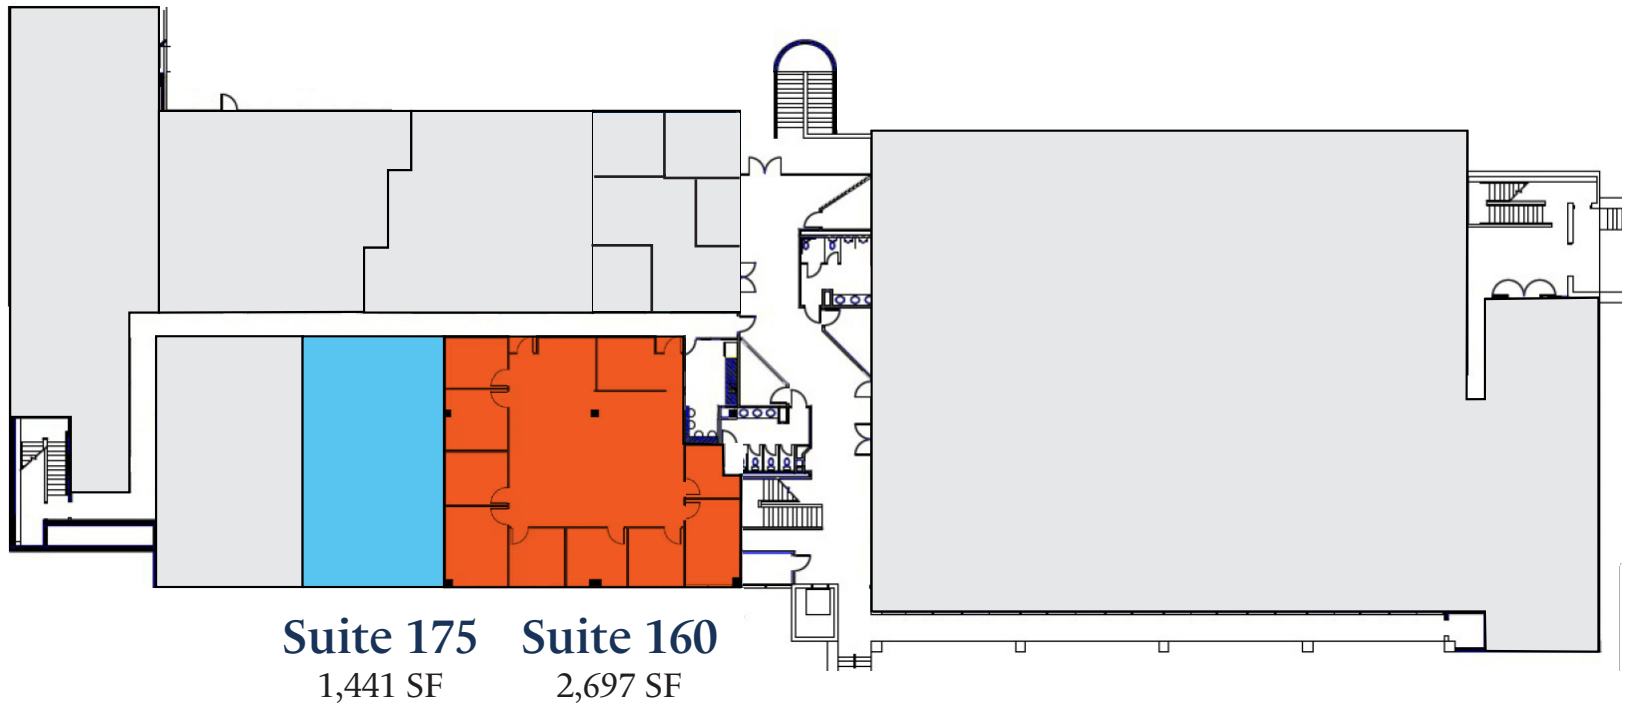

1st Floor Plan