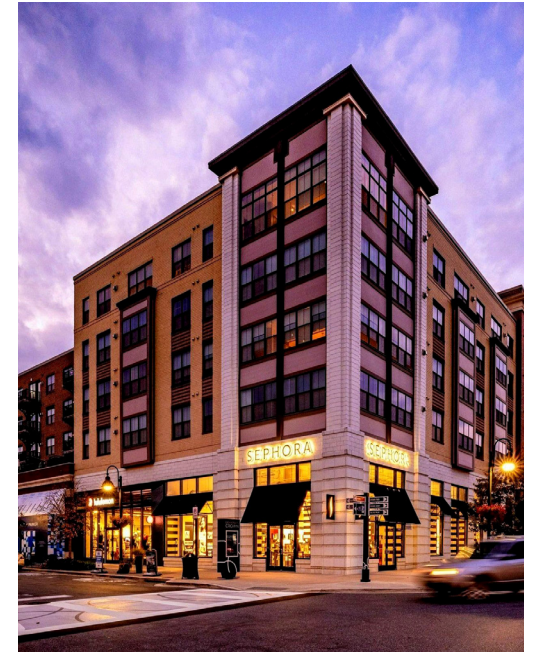

Downtown Crown

- | | |
|----------------|-----------------------------------|
| Harris Teeter | BurgerIM |
| LA Fitness | Chopt |
| &pizza | Mezeh Mediterranean |
| Coastal Flats | la Madeleine French Bakery & Cafe |
| Starbucks | Old Town Pour House |
| Ted's Bulletin | Ted's Montana Grill |
| Spicelife | Ruth's Chris Steak House |
| Cinnaholic | Paladar Latin Kitchen & Rum Bar |
| Asia Nine MD | |