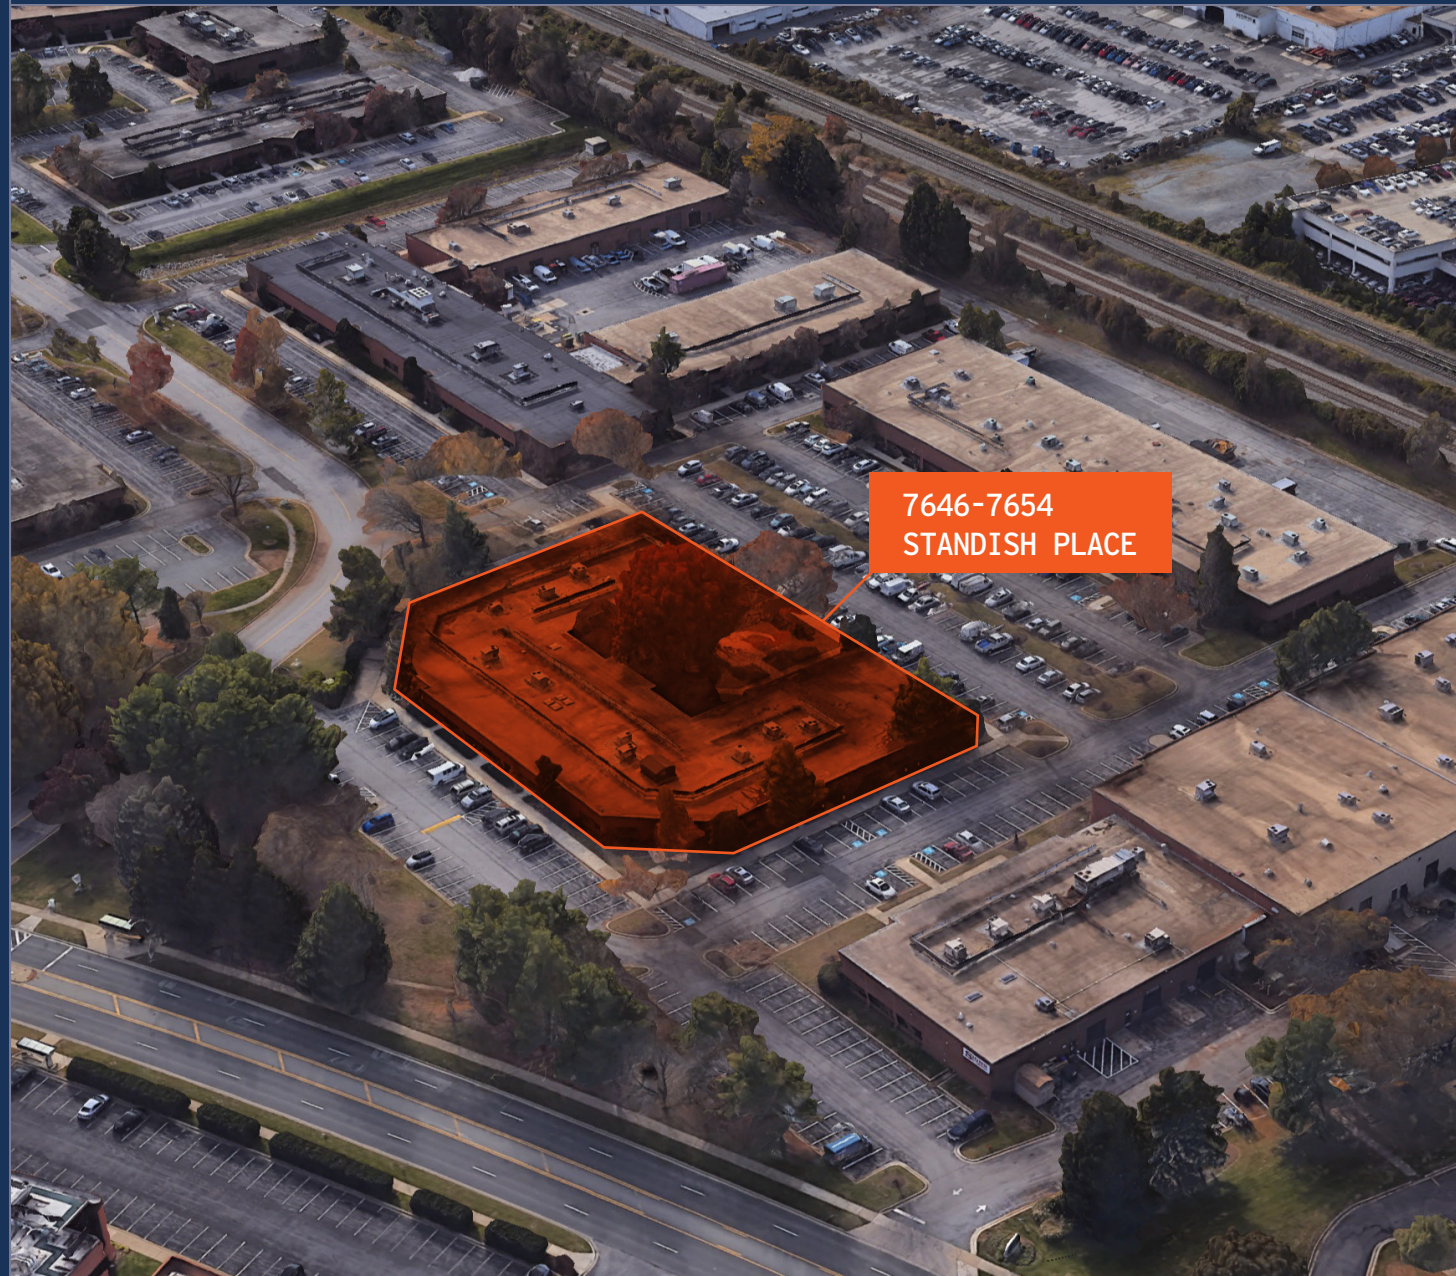

METRO PARK NORTH

OFFICE SPACE
FOR LEASE

7646 - 7654
Standish
Place

Rockville, MD

7646-7654
STANDISH PLACE

CONTACT INFORMATION

Kenneth Fellows
kfellows@klnb.com
301.222.0210

Robert Pugh
rpugh@klnb.com
301.222.0211

Keiry Martinez
kmartinez@klnb.com
703.334.5629