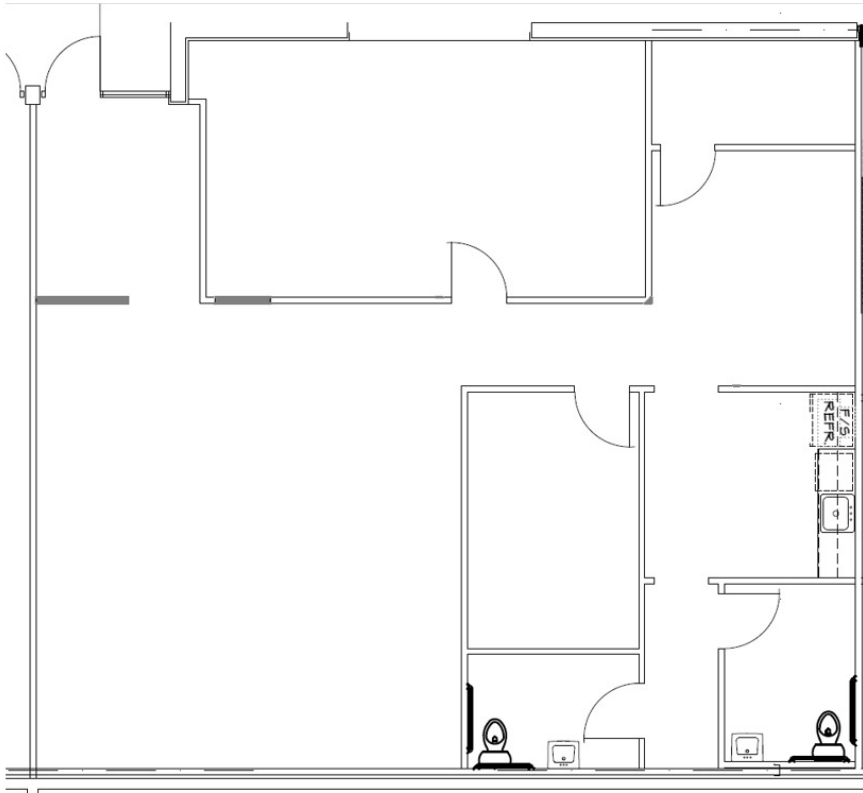

# 8240 PROFESSIONAL PL

SUITE 203 - 1,871 SF

# 8240 PROFESSIONAL PL

SUITE 215 - 3,858 SF

**FLOOR PLAN**

**klnb**

**8240 PROFESSIONAL PL**  
Landover, Maryland 20785