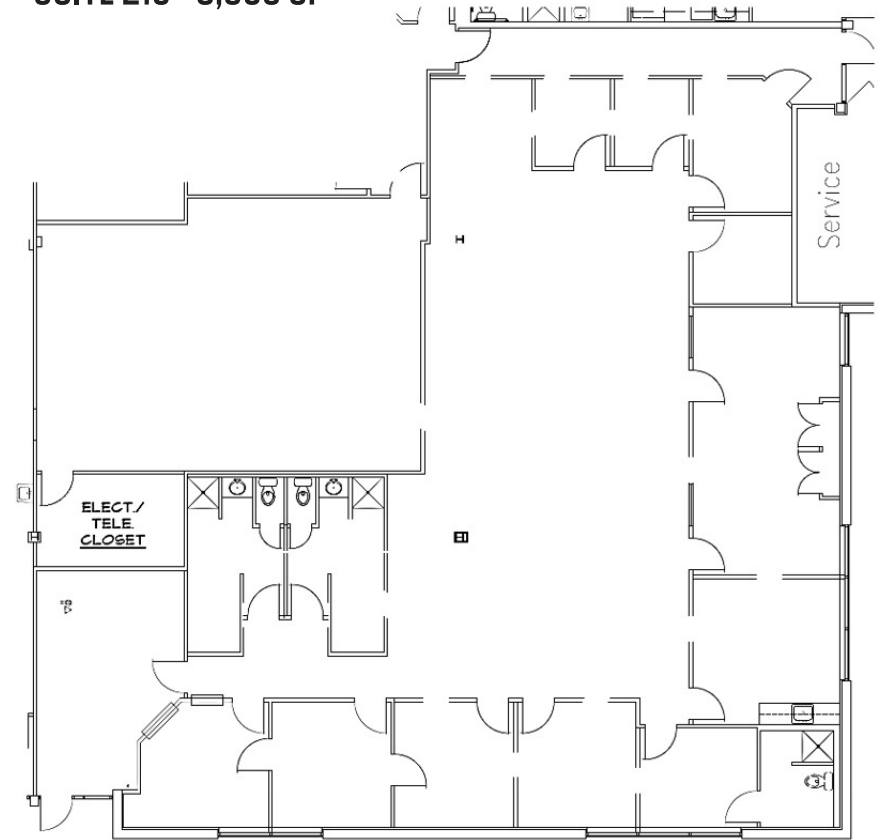

# 8240 PROFESSIONAL PL

SUITE 203 - 1,871 SF

# 8240 PROFESSIONAL PL

SUITE 215 - 3,858 SF

**FLOOR PLAN**

**klnb**

**8240 PROFESSIONAL PL**  
Landover, Maryland 20785