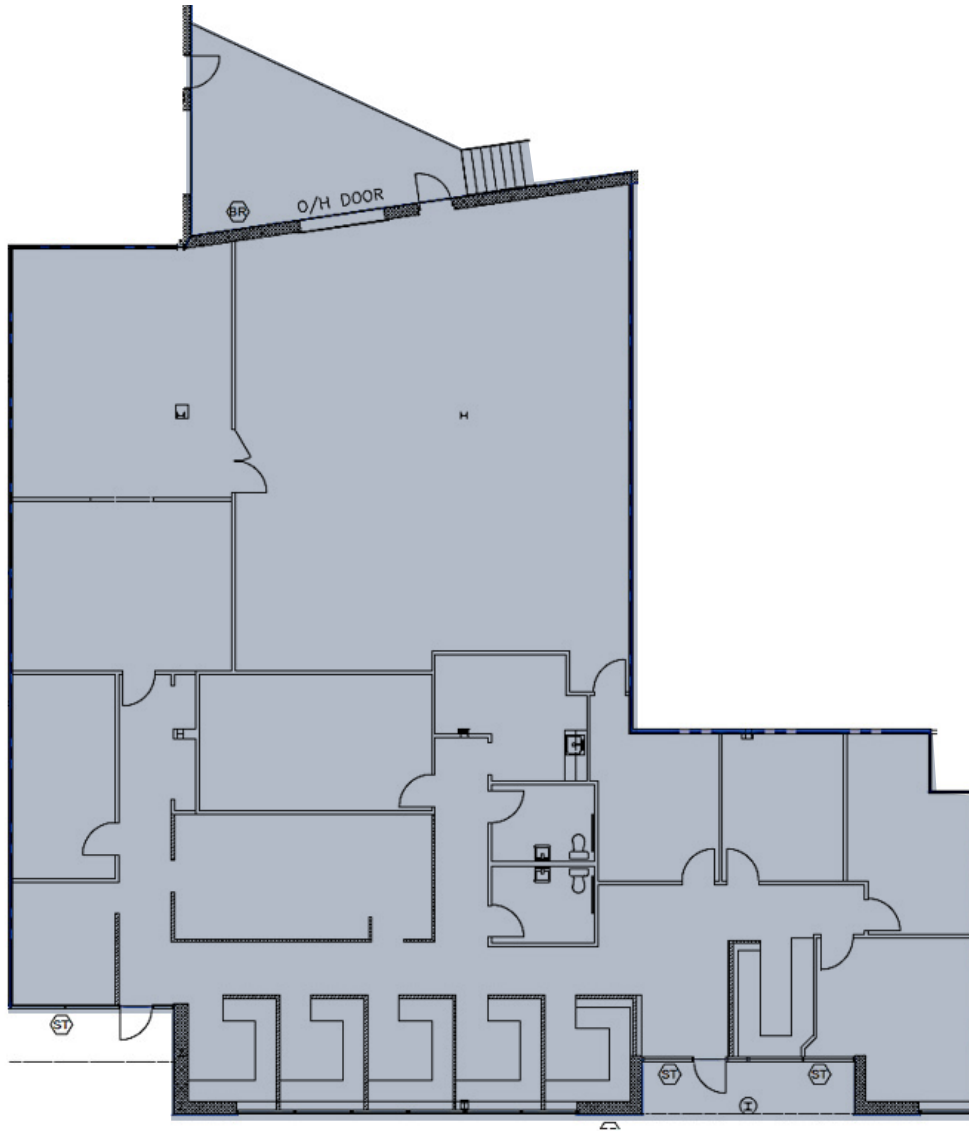

4451-4485 Nicole Drive

Suite 4481

5,873 SF