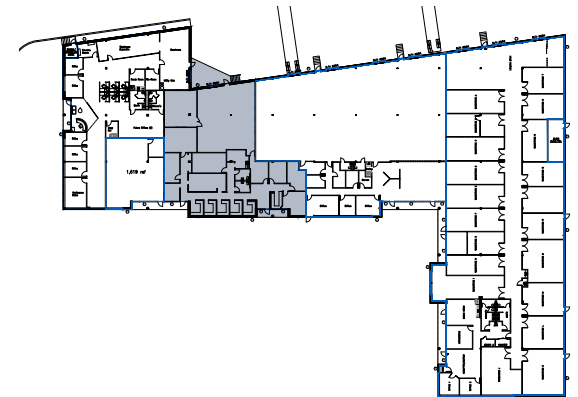

FC

4451-
4485

Nicole Drive
Lanham, MD 20706

kl**nb**