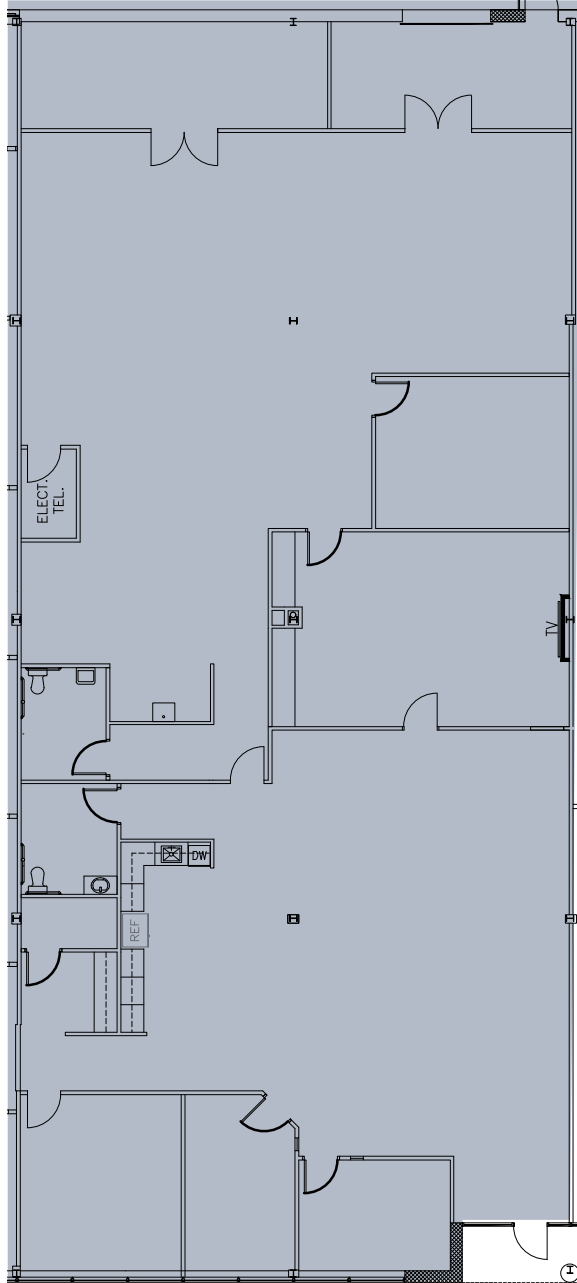

4451-4485 Nicole Drive

Suite 4385

5,675 SF