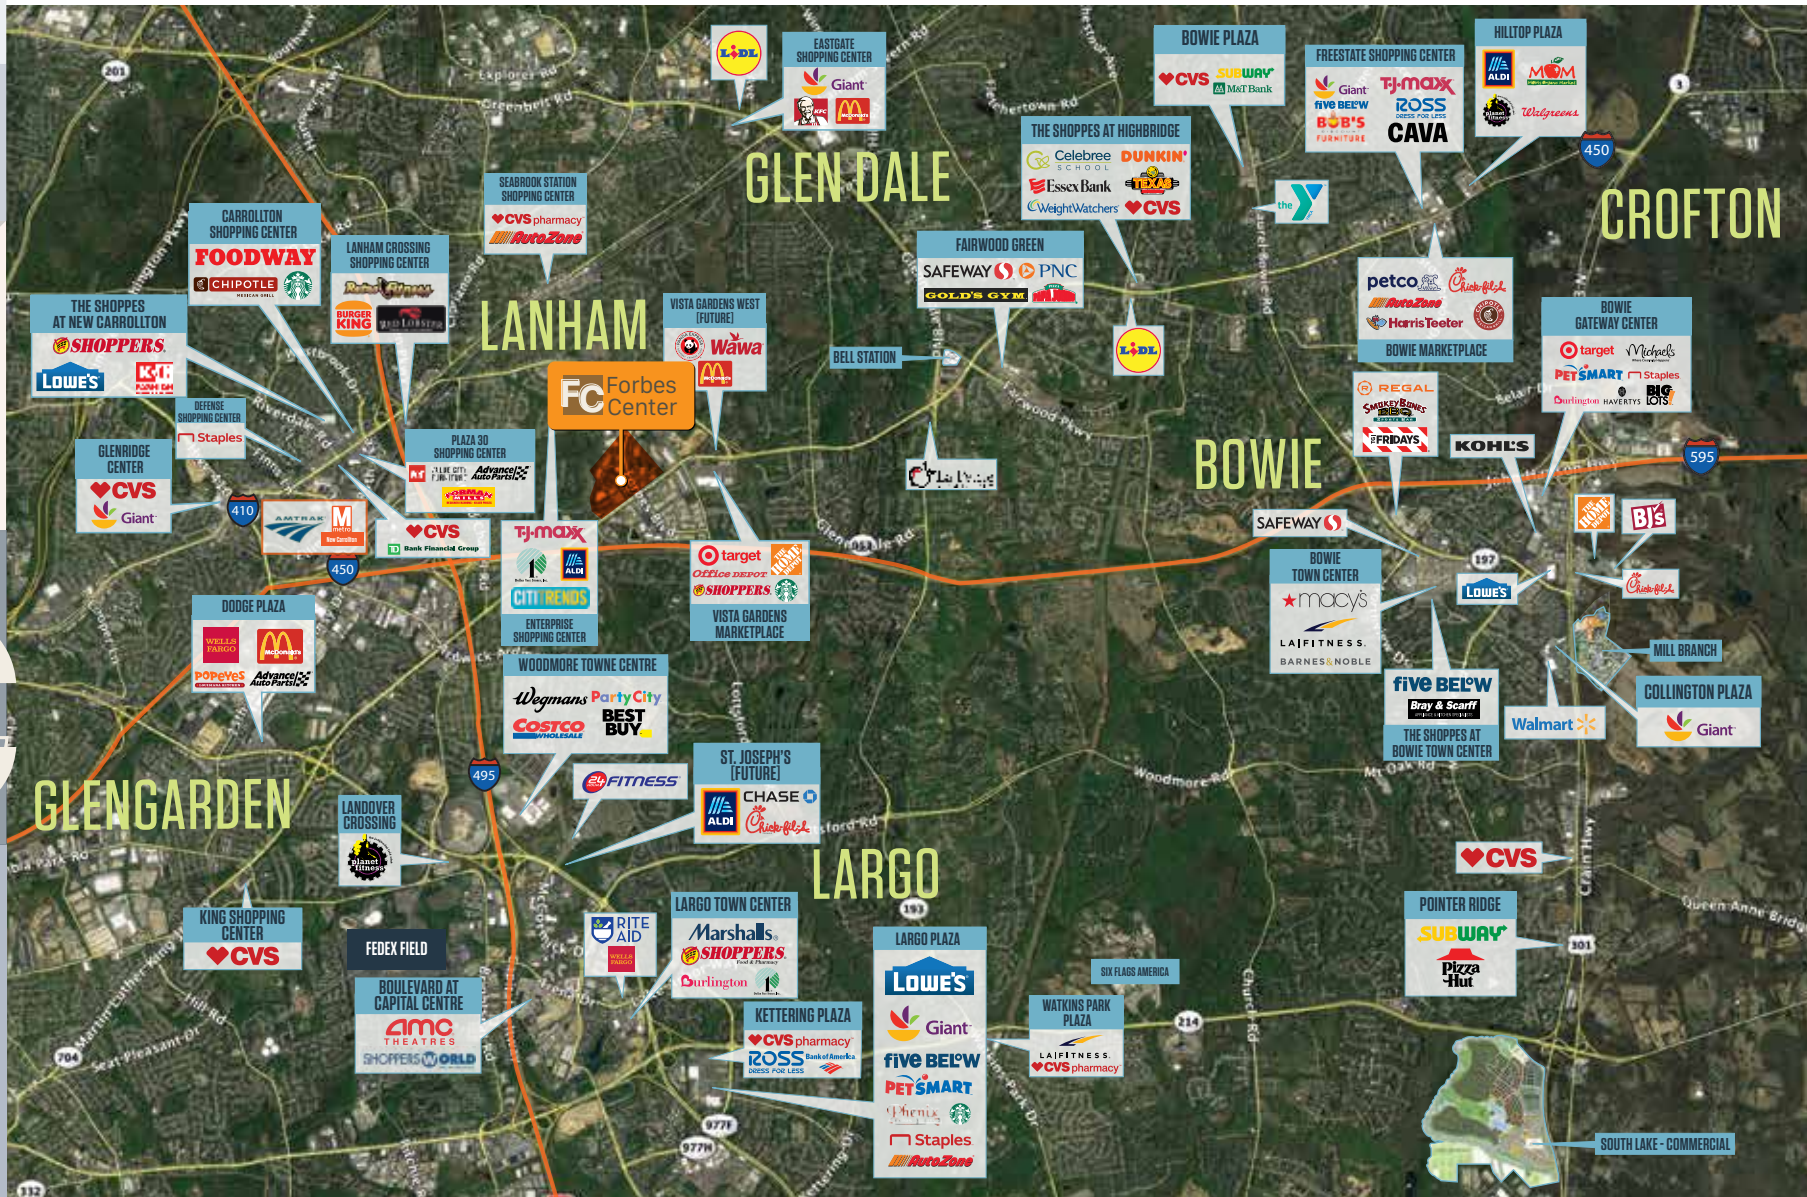

# Accessibility

- 2.5 miles (5 mins) to US Route 50
- 3.9 miles (7 mins) to I-495
- 12.8 miles (32 mins) to DC
- 21.5 miles ( 25 mins) to Annapolis
- 4.7 miles (10 mins) to MD - Route 450
- New Carrollton Metro Station 2.8 miles (6 mins) away
- 11.6 miles ( 27 min) to UM Capital Region Medical Center
- 32 miles (43 mins) to Baltimore

## Vista Gardens Marketplace

- |                    |                   |
|--------------------|-------------------|
| Ledo's             | Slim Chickens     |
| Chipotle           | Tropical Smoothie |
| Buffalo Wild Wings | Wawa              |
| Habit Burger       | Amazon            |
| Jersey Mike's      | Warehouse         |
| Chick-fil-a        |                   |
| Target             |                   |
| Shoppers           |                   |
| Home Depot         |                   |

## Woodmore Town Center

- |                     |         |
|---------------------|---------|
| Wegmans             | Nando's |
| Copper Canyon Grill | Crumbl  |
| Starbucks           | Cava    |
| Best Buy            |         |
| Costco              |         |
| Nordstrom           |         |
| Silver Diner        |         |
| Smoothie King       |         |

## Enterprise Center

- |                  |
|------------------|
| Taco Bell        |
| Little Caesars   |
| Wendy's          |
| Teppanyaki Grill |
| Aldi             |
| TJ Maxx          |