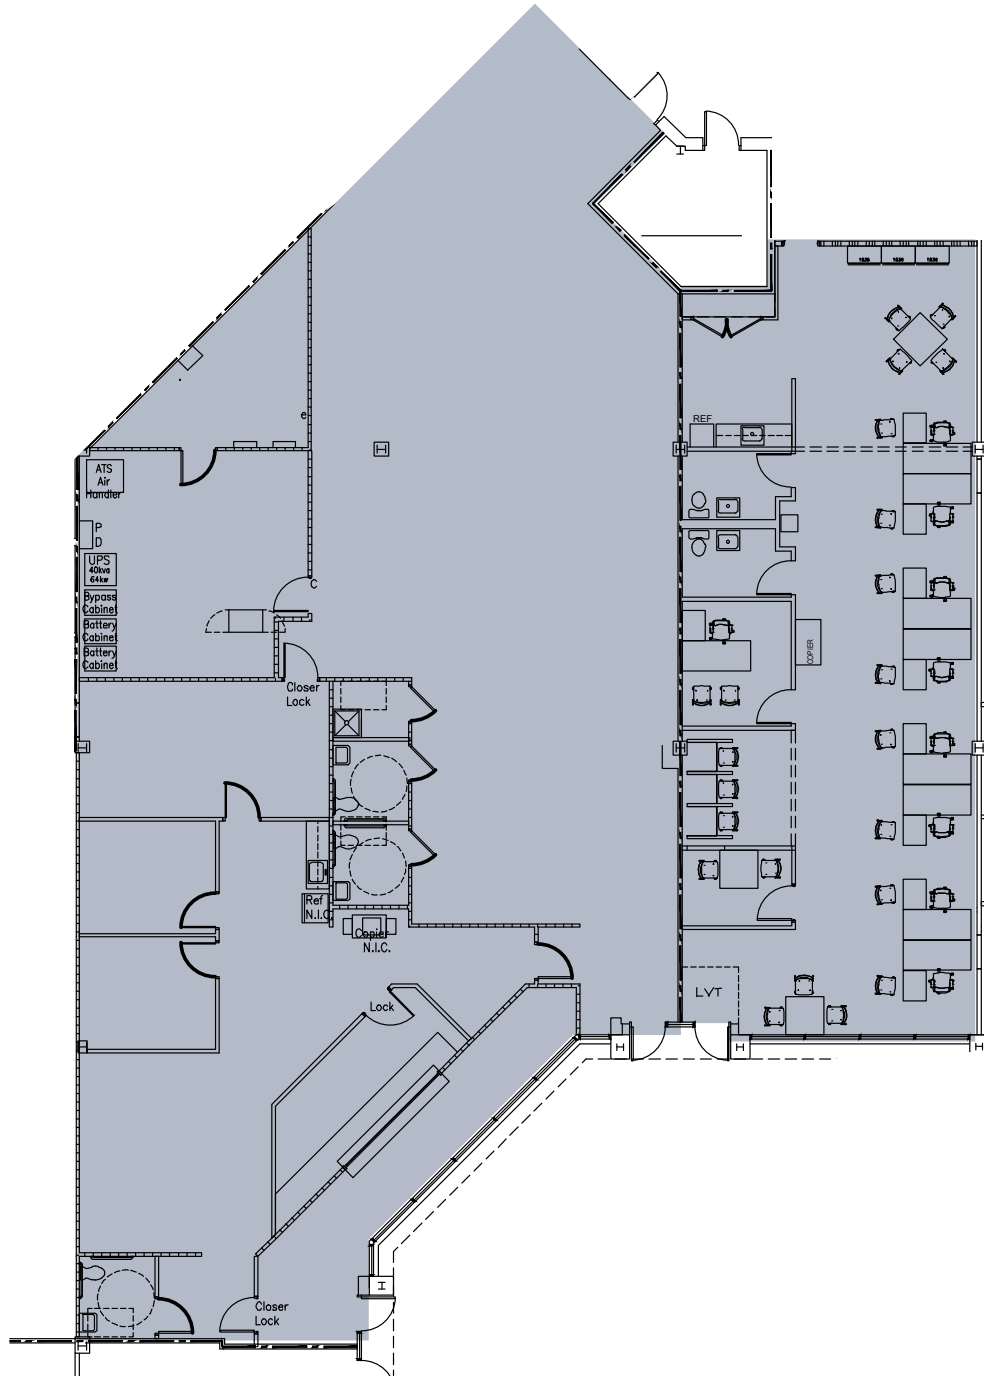

# 4451 Parliament Place

**Suite H**  
Up to 6,686 SF

**4451**  
Parliament Place  
Lanham, MD 20706

**klnb**