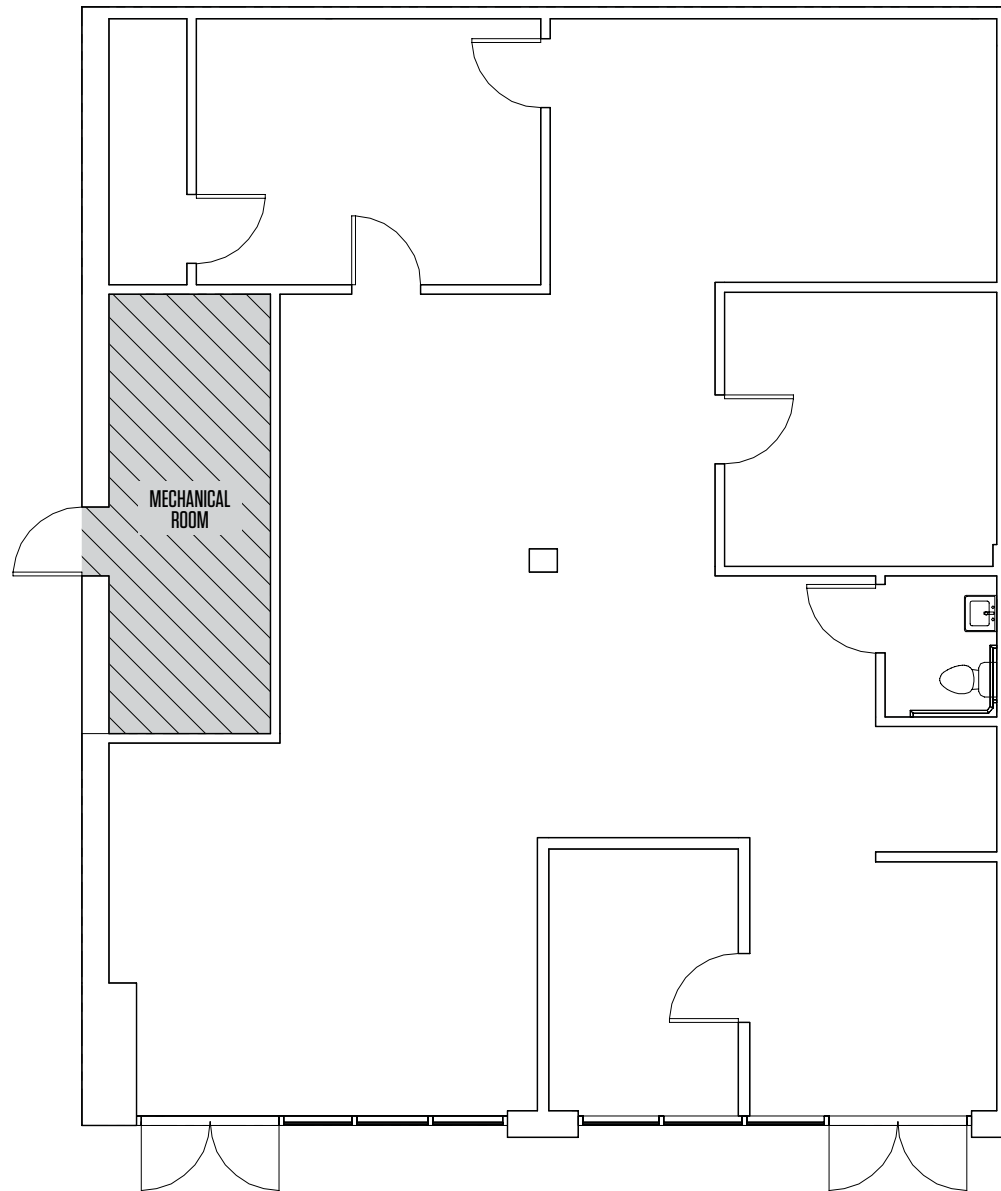

DOWNTOWN CROWN
Harris Teeter **Starbucks**

MUDDY BRANCH SQUARE
Giant **FIRST WATCH**

SUITE 203
2,992 SF

FLOOR PLAN

klnb

SUITE 210
3,000 SF

FLOOR PLAN

klnb

SUITE D
3,000 SF

FLOOR PLAN

klnb

SUITE J
6,000 SF

AVAILABLE 1/1/25

FLOOR PLAN

klnb

1,864 SF