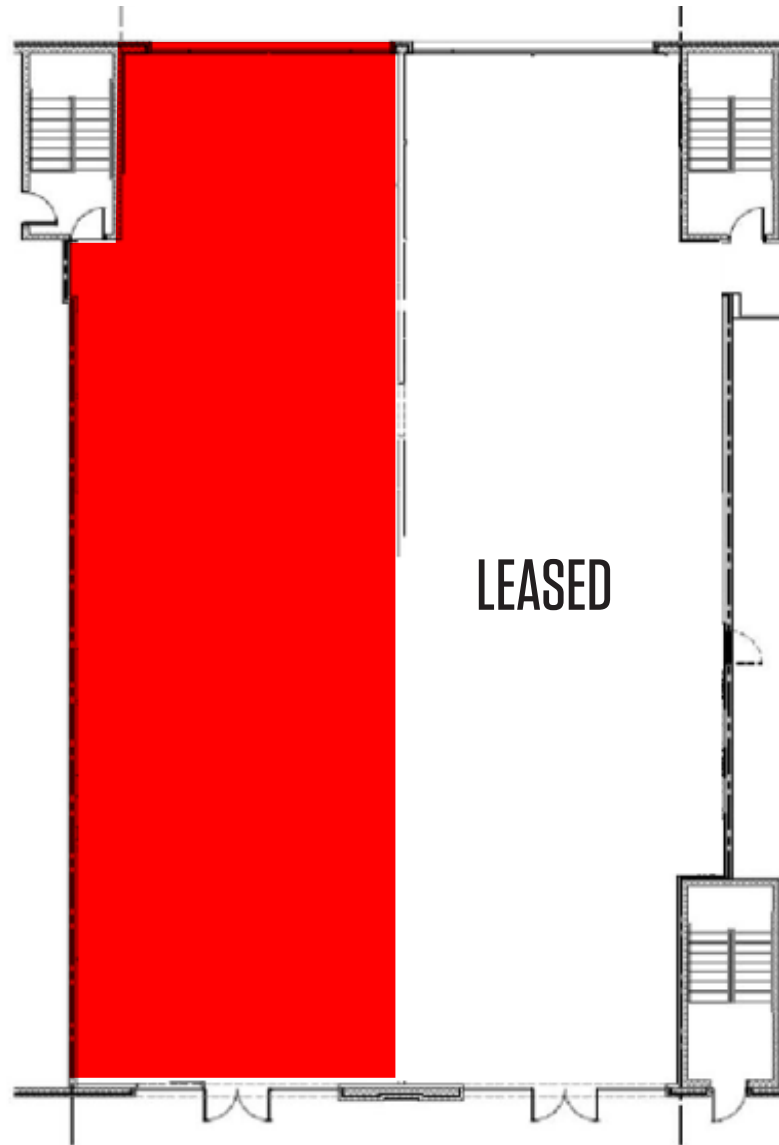

DOWNTOWN CROWN
Harris Teeter **Starbucks**

MUDDY BRANCH SQUARE
Giant **FIRST WATCH**

SUITE 203
2,992 SF

FLOOR PLAN

klnb

SUITE 210
3,000 SF

FLOOR PLAN

klnb

SUITE D
3,000 SF

FLOOR PLAN

klnb

SUITE J
6,000 SF

AVAILABLE 1/1/25

FLOOR PLAN

klnb

1,864 SF