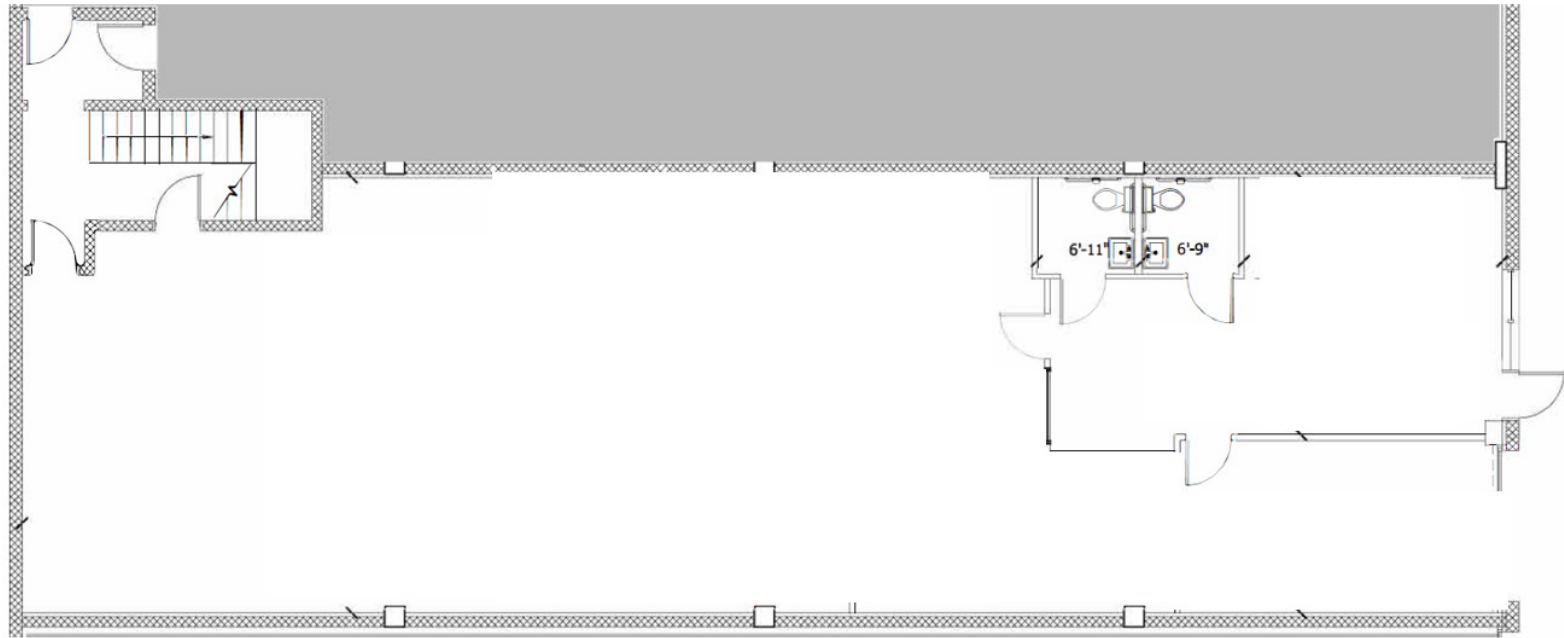

DOWNTOWN CROWN
Harris Teeter **Starbucks**

MUDDY BRANCH SQUARE
Giant **FIRST WATCH**

SUITE 203
2,992 SF

FLOOR PLAN

klnb

SUITE 210
3,000 SF

FLOOR PLAN

klnb

SUITE D
3,000 SF

FLOOR PLAN

klnb

SUITE J
6,000 SF

AVAILABLE 1/1/25

FLOOR PLAN

klnb

1,864 SF