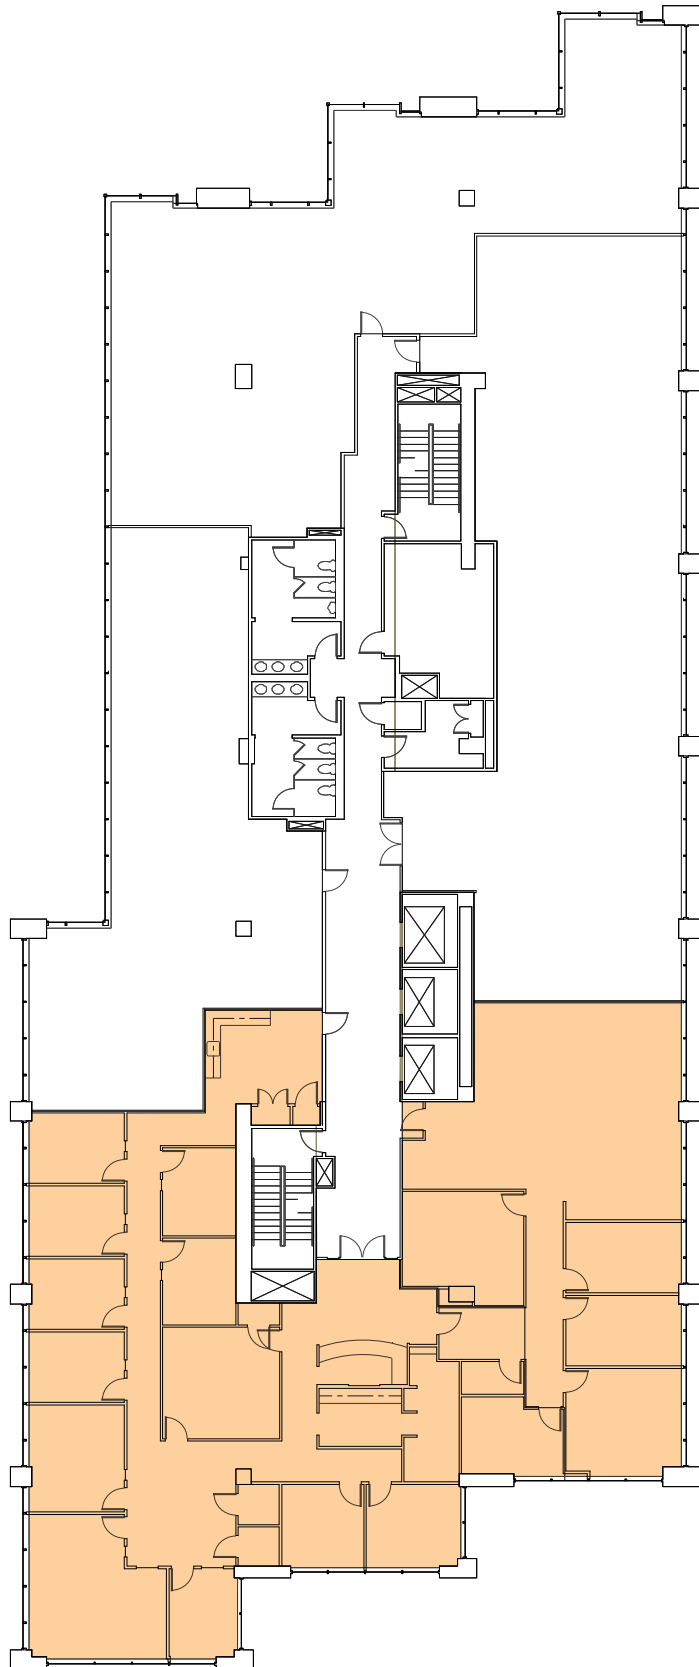

● Fitness

1. Body Right Fitness
2. Sport & Health
3. LA Fitness
4. Swift Fitness
5. Planet Fitness
6. Warrior Fitness

WASHINGTON GROVE

2nd Floor

Suite 230 - 7,048 SF

4th Floor

*up to 8,617 SF

■ Suite 450 - 5,456 SF

5th Floor

■ Suite 500 - 11,935 SF

■ Suite 520 - 1,359 SF

6th Floor

■ Suite 650 - 4,870 SF

klnb

MARYLAND

100 West Road, Suite 505
Baltimore, MD 21204
410.321.0100