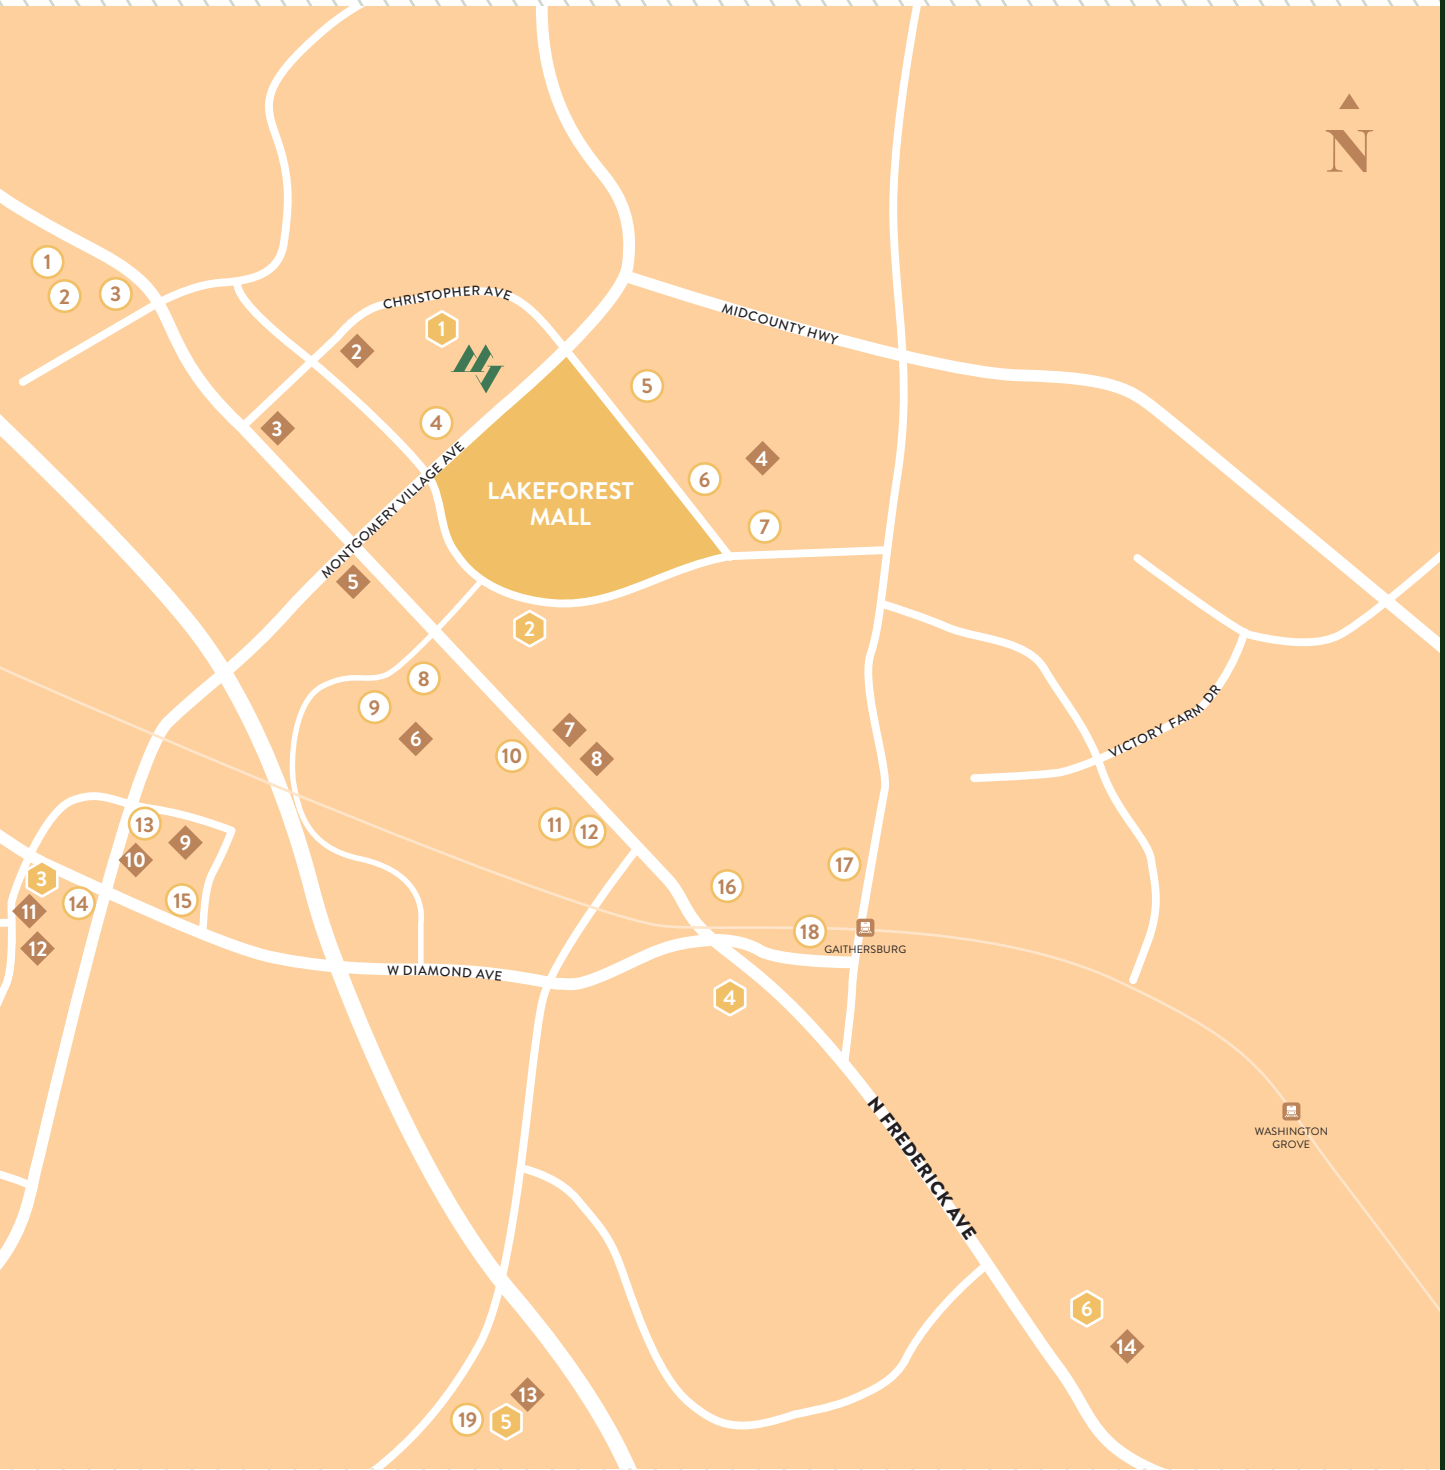

WASHINGTON GROVE