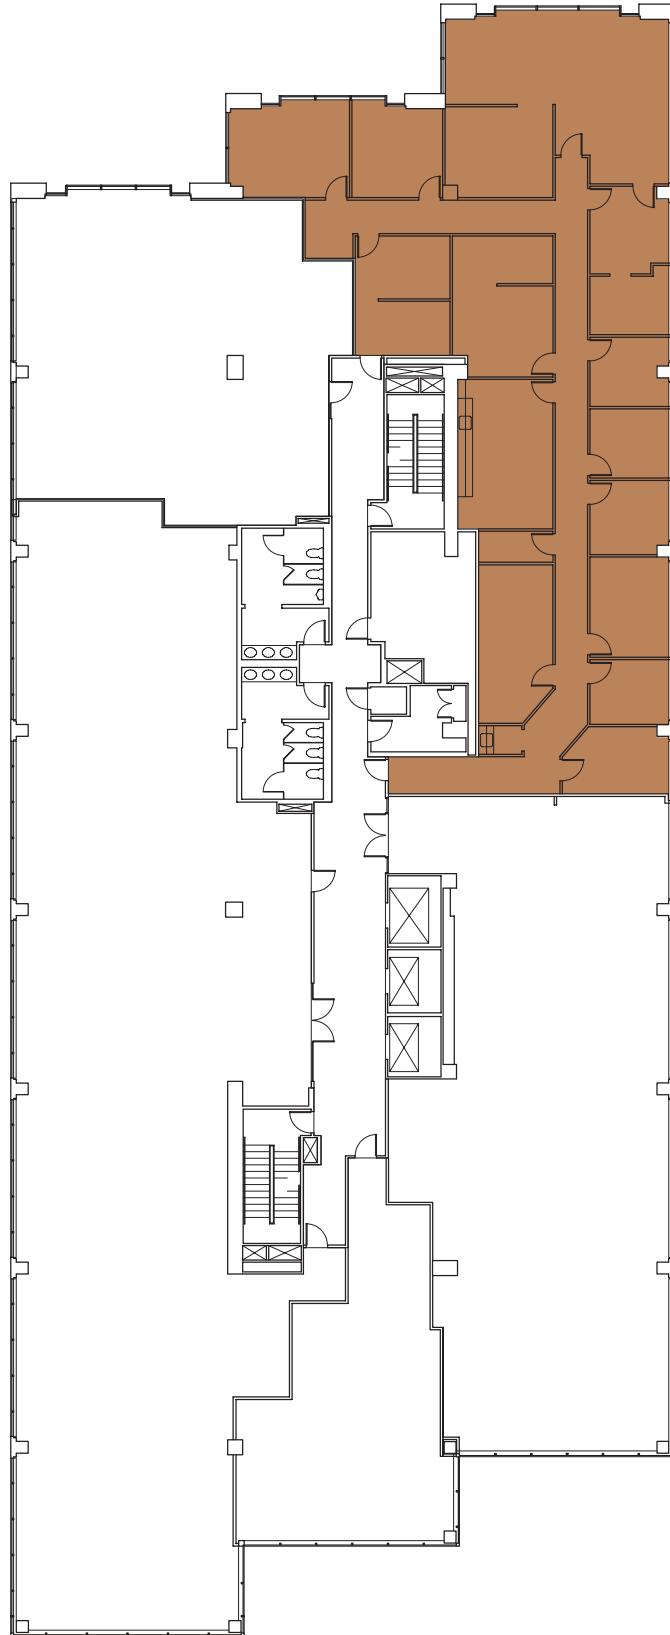

● Fitness

1. Body Right Fitness
2. Sport & Health
3. LA Fitness
4. Swift Fitness
5. Planet Fitness
6. Warrior Fitness

WASHINGTON GROVE

2nd Floor

Suite 230 - 7,048 SF

4th Floor

*up to 8,617 SF

■ Suite 450 - 5,456 SF

5th Floor

■ Suite 500 - 11,935 SF

■ Suite 520 - 1,359 SF

6th Floor

■ Suite 650 - 4,870 SF

klnb

MARYLAND

100 West Road, Suite 505
Baltimore, MD 21204
410.321.0100