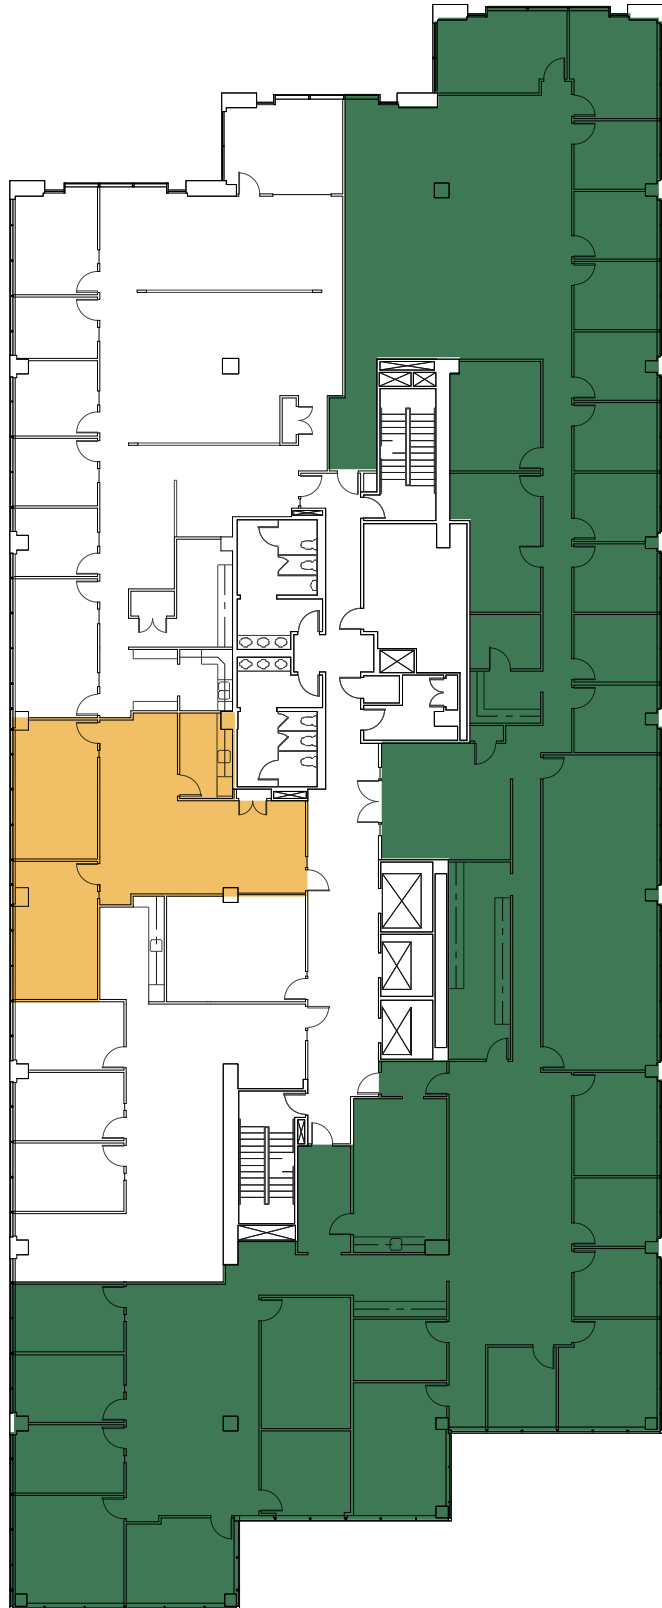

● Fitness

1. Body Right Fitness
2. Sport & Health
3. LA Fitness
4. Swift Fitness
5. Planet Fitness
6. Warrior Fitness

WASHINGTON GROVE

2nd Floor

Suite 230 - 7,048 SF

4th Floor

*up to 8,617 SF

■ Suite 450 - 5,456 SF

5th Floor

■ Suite 500 - 11,935 SF

■ Suite 520 - 1,359 SF

6th Floor

■ Suite 650 - 4,870 SF

klnb

MARYLAND

100 West Road, Suite 505
Baltimore, MD 21204
410.321.0100