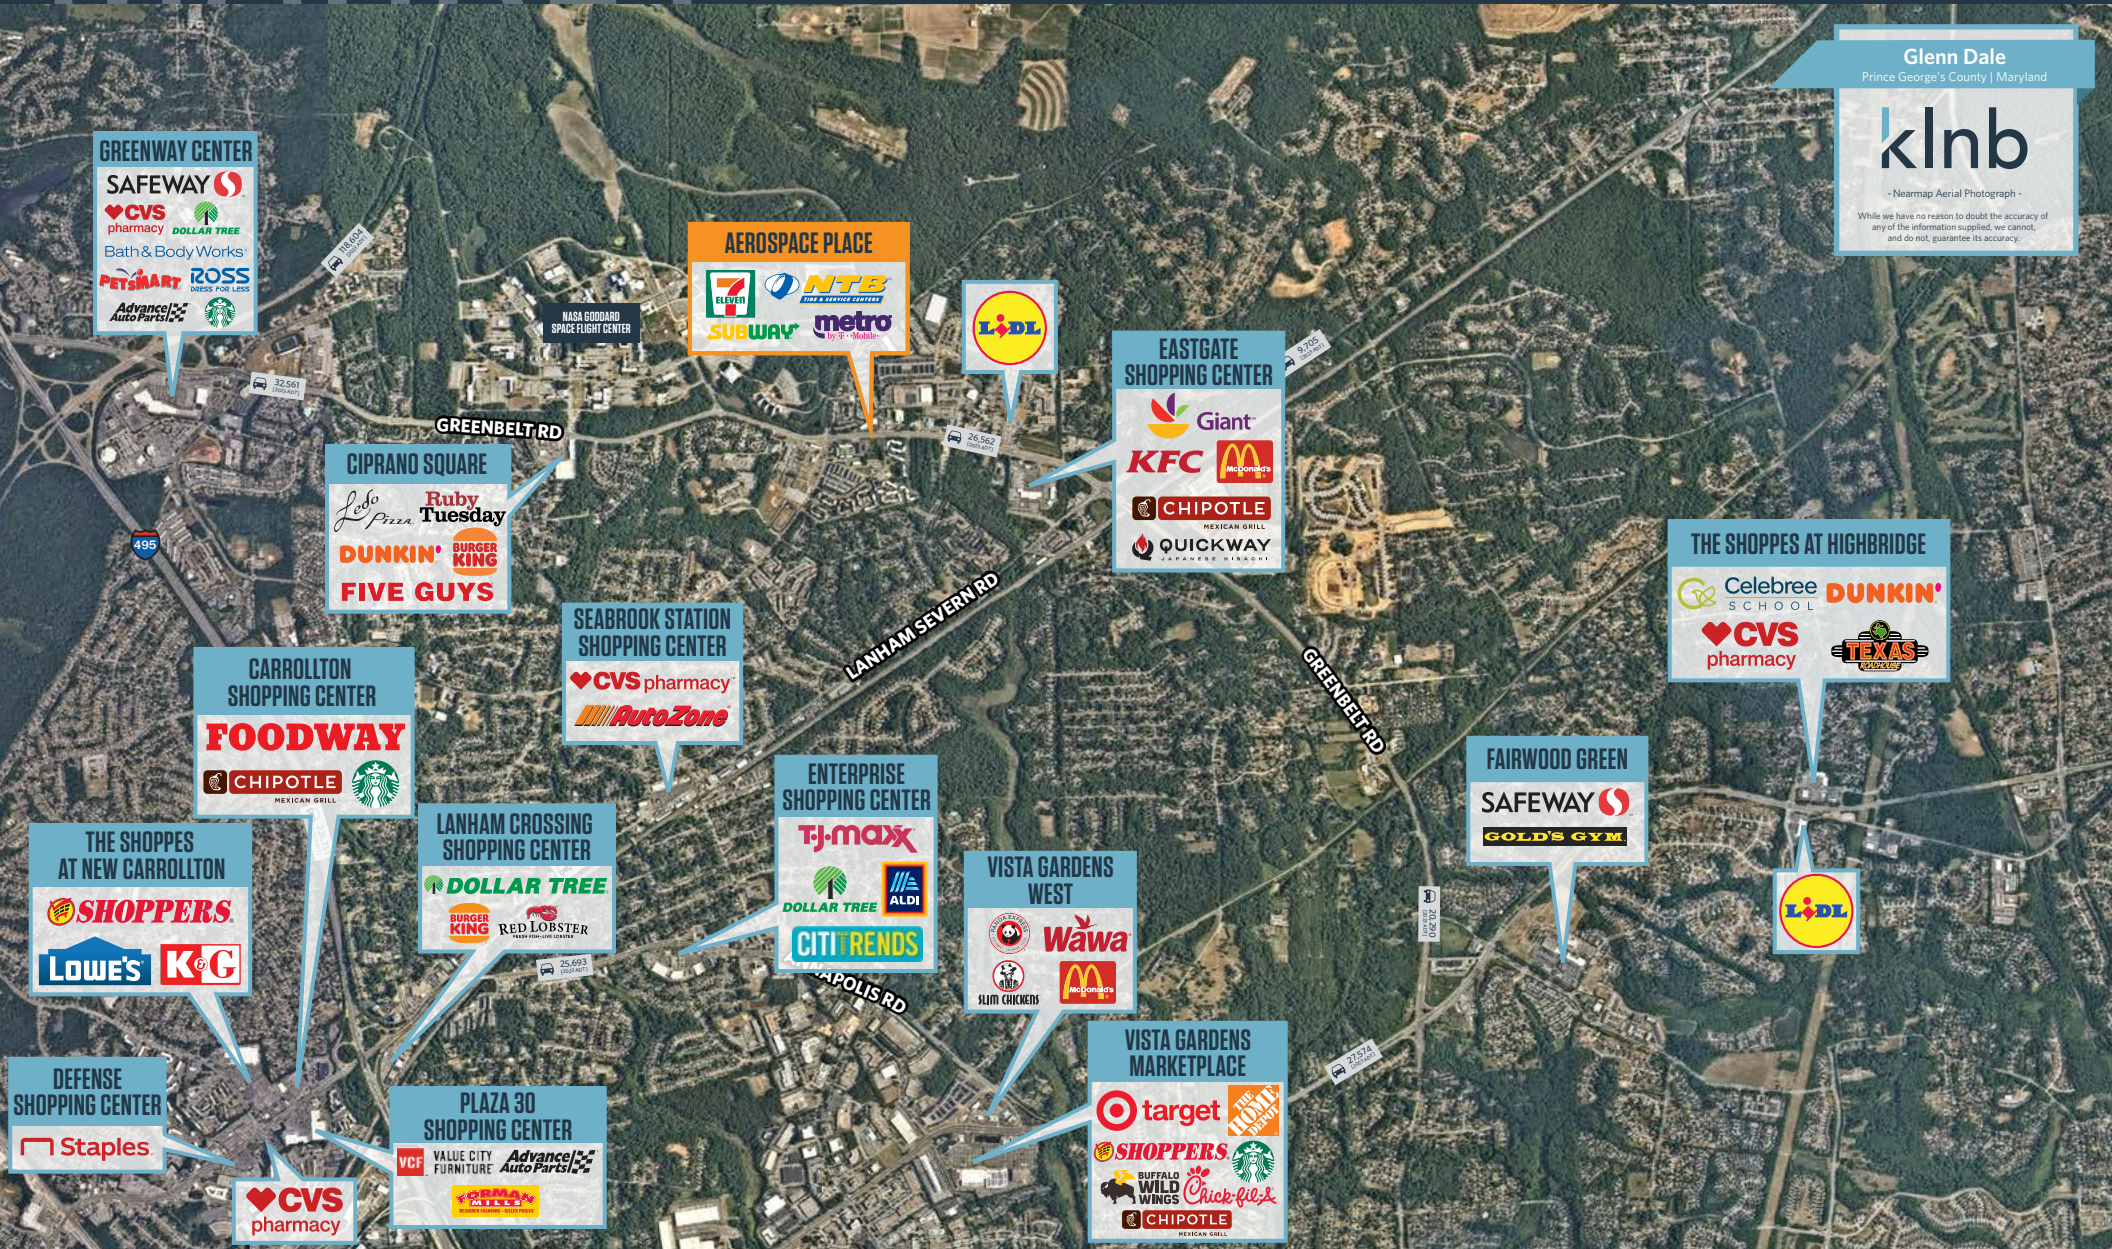

MARKET

AEROSPACE PLACE

9900 GREENBELT ROAD, LANHAM, MD 20706, PRINCE GEORGE'S COUNTY

Glenn Dale

Prince George's County | Maryland

klnb

- Nearmap Aerial Photograph -

JOE FLEISCHMANN

joef@klnb.com | 703-268-2708

JAKE LEVIN

jlevin@klnb.com | 202-909-6102

klnb