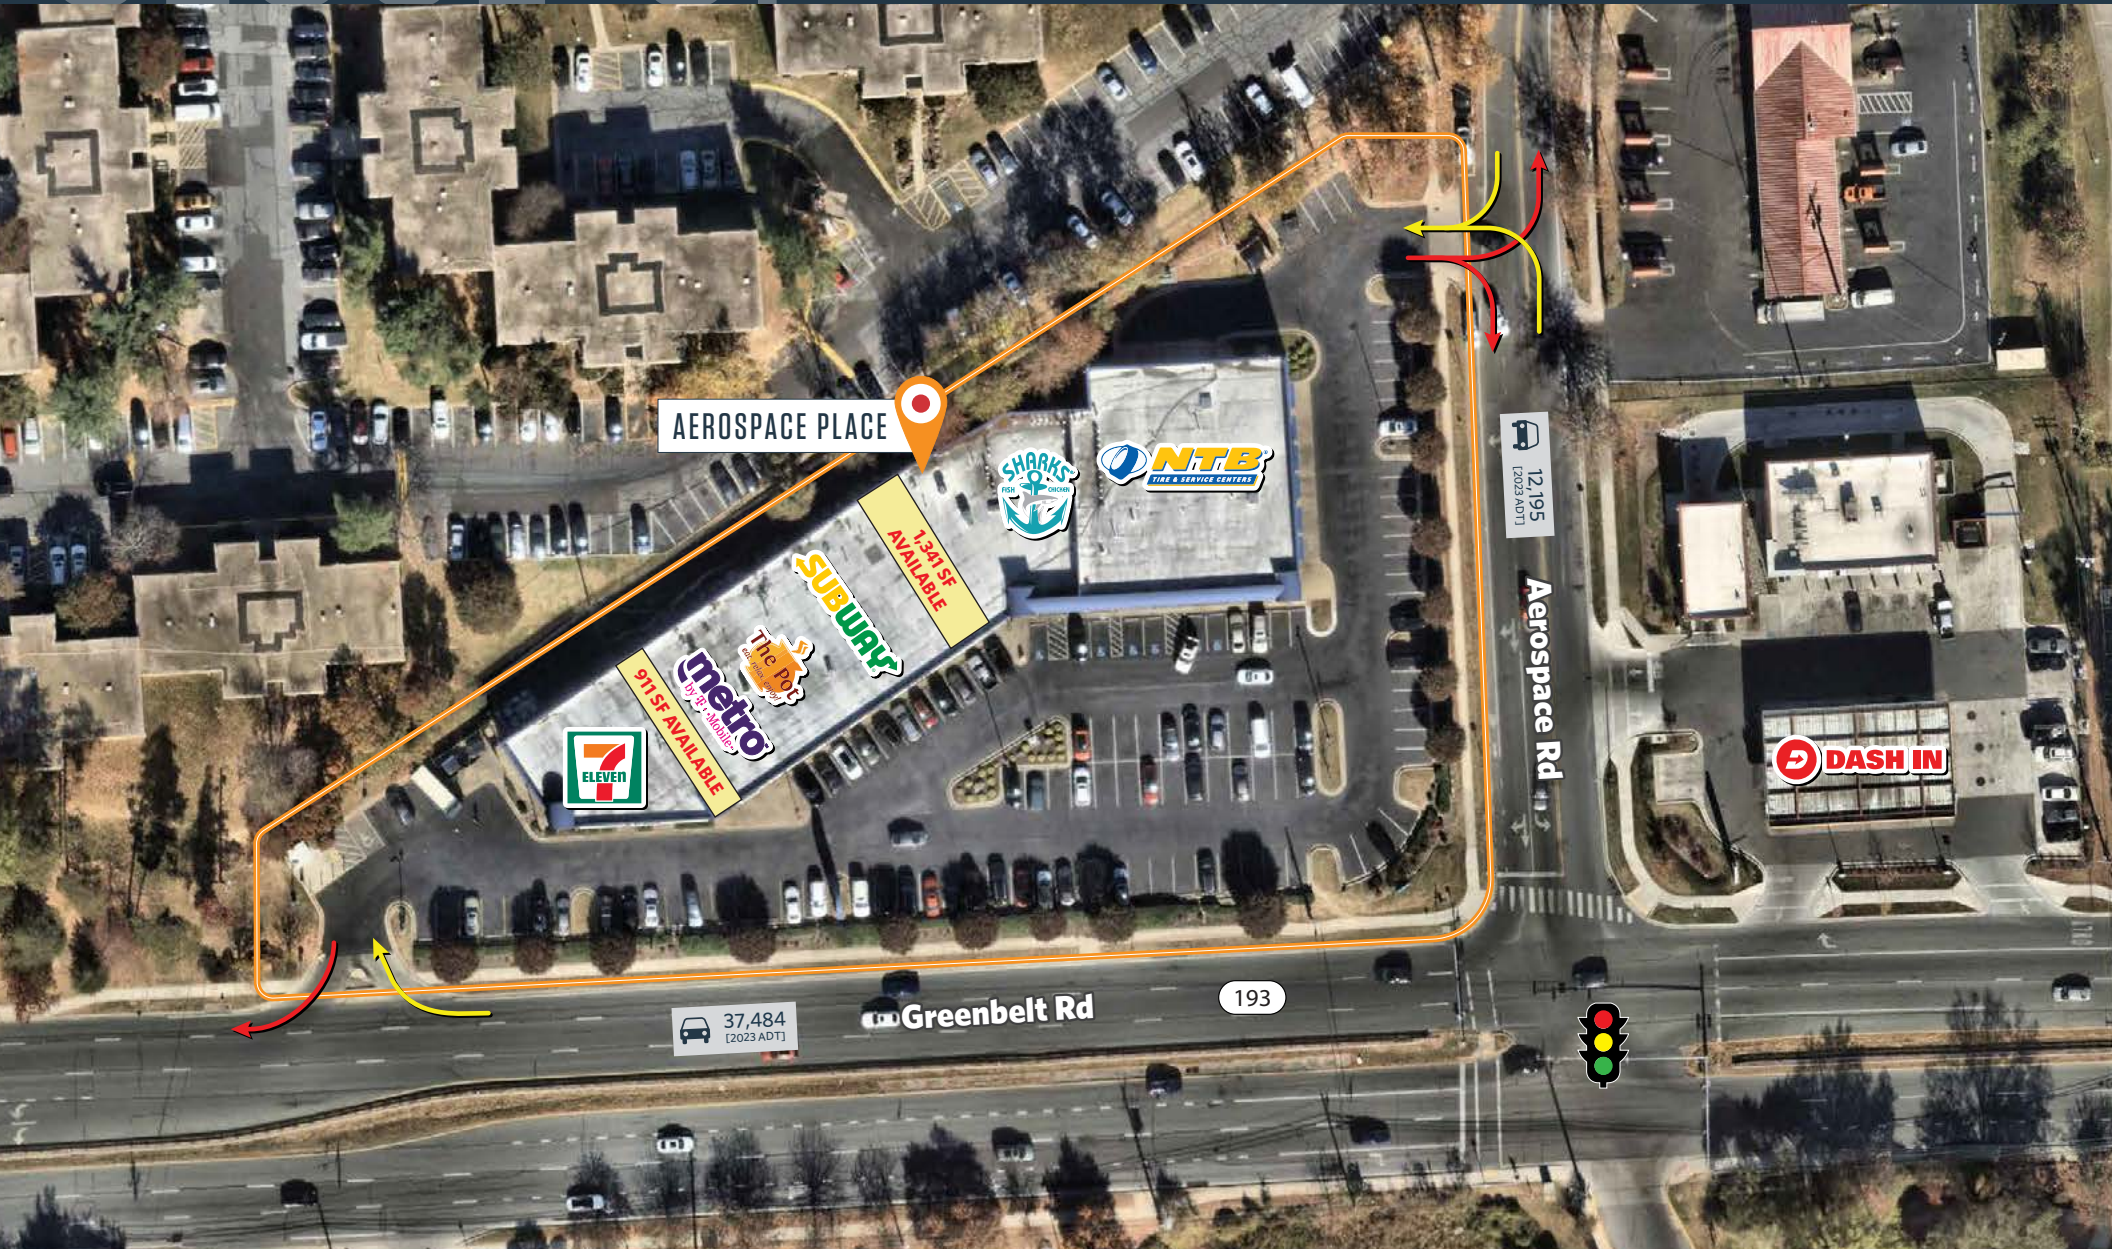

CLOSE-UP

AEROSPACE PLACE

9900 GREENBELT ROAD, LANHAM, MD 20706, PRINCE GEORGE'S COUNTY

JOE FLEISCHMANN

jofef@klnb.com | 703-268-2708

JAKE LEVIN

jlevin@klnb.com | 202-909-6102

klnb