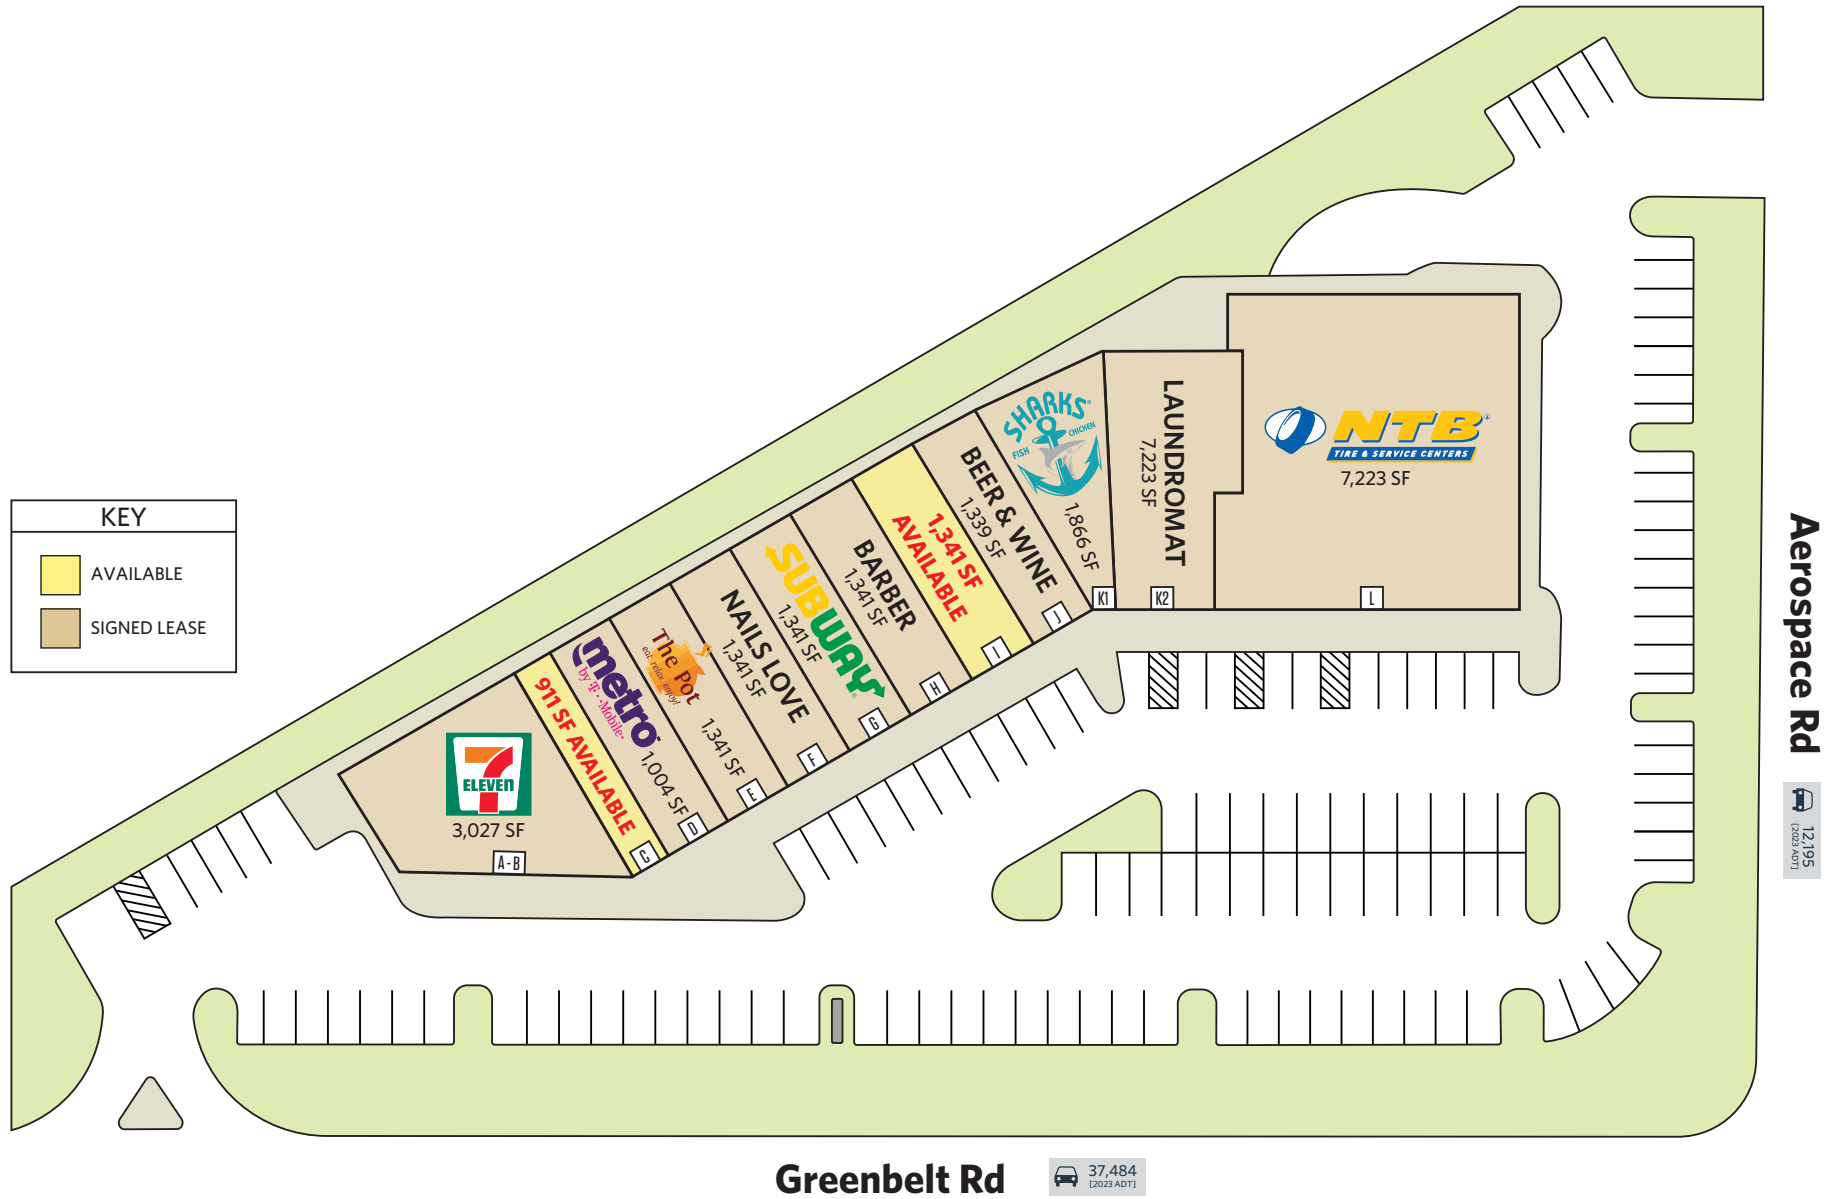

SITE PLAN

AEROSPACE PLACE

9900 GREENBELT ROAD, LANHAM, MD 20706, PRINCE GEORGE'S COUNTY

JOE FLEISCHMANN
joef@klnb.com | 703-268-2708

JAKE LEVIN
jlevin@klnb.com | 202-909-6102