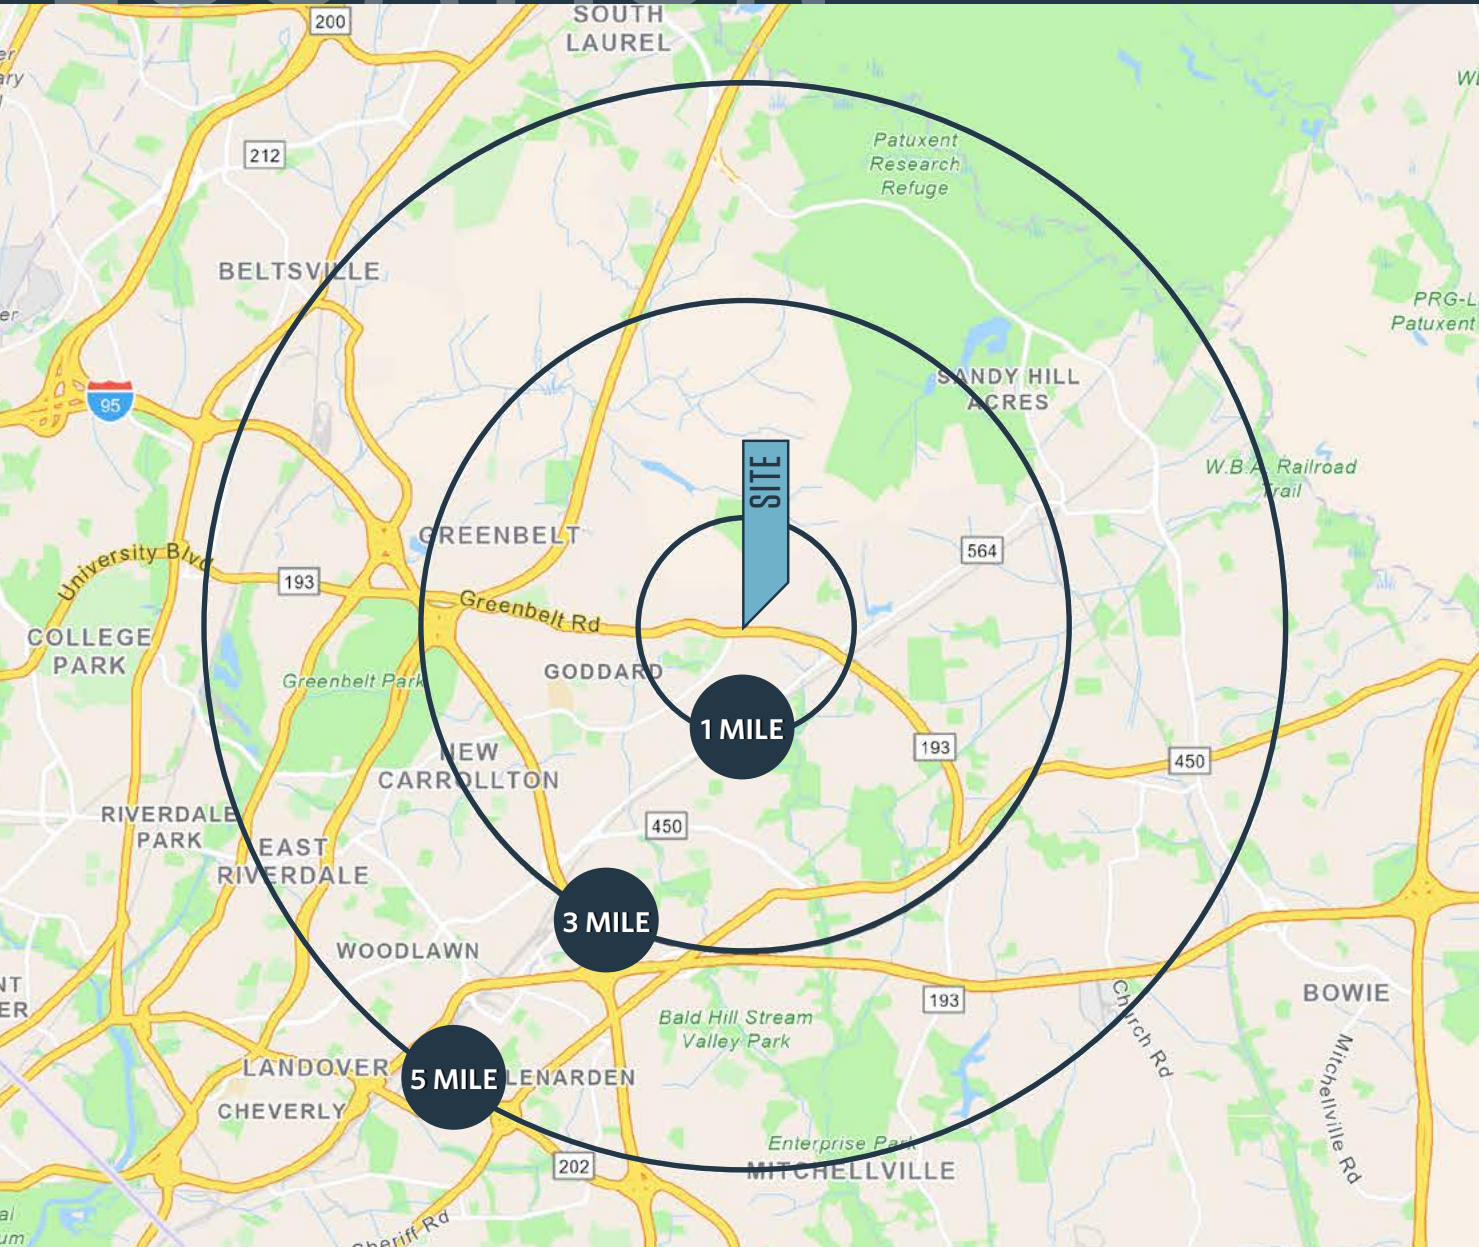

JOIN THESE RETAILERS

RETAIL FOR LEASE

- Approximately 24,348 SF retail center located along Greenbelt Road (37,484 ADT).
- Daytime population over 50,000 employees within 3 miles, including Goddard Space Flight Center.
- 911 SF and 1,341 SF available for lease.

JOE FLEISCHMANN

joef@klnb.com | 703-268-2708

JAKE LEVIN

jlevin@klnb.com | 202-909-6102

LOCATION

AEROSPACE PLACE

9900 GREENBELT ROAD, LANHAM, MD 20706, PRINCE GEORGE'S COUNTY

DEMOGRAPHICS | 2024:

1-MILE	3-MILES	5-MILES
Population		
11,769	71,360	198,923
Daytime Population		
4,291	51,499	98,114
Households		
3,906	23,992	65,007
Average HH Income		
\$129,420	\$132,392	\$141,236

[CLICK TO DOWNLOAD DEMOGRAPHIC REPORT](#)

TRAFFIC COUNTS | 2023:

Greenbelt Road	37,484 ADT
Good Luck Road	12,195 ADT

JOE FLEISCHMANN

joef@klnb.com | 703-268-2708

JAKE LEVIN

jlevin@klnb.com | 202-909-6102

MARKET

AEROSPACE PLACE