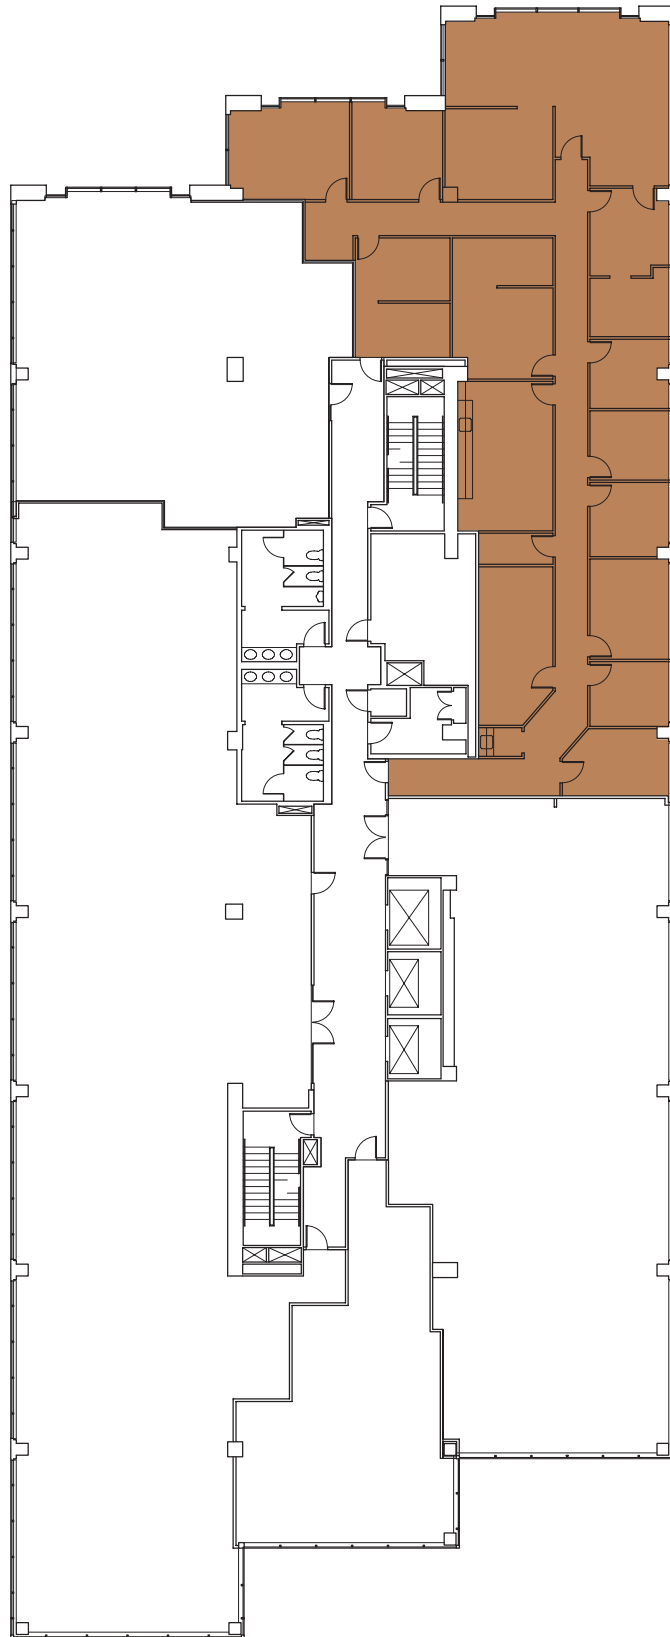

● Fitness

1. Body Right Fitness
2. Sport & Health
3. LA Fitness
4. Swift Fitness
5. Planet Fitness
6. Warrior Fitness

WASHINGTON GROVE

1st Floor

■ Suite 150 - 1,119 SF

2nd Floor

■ Suite 230 - 7,048 SF

4th Floor

*up to 8,617 SF

■ Suite 450 - 5,456 SF

5th Floor

■ Suite 500 - 11,935 SF

■ Suite 520 - 1,359 SF

6th Floor

■ Suite 650 - 4,870 SF

klnb