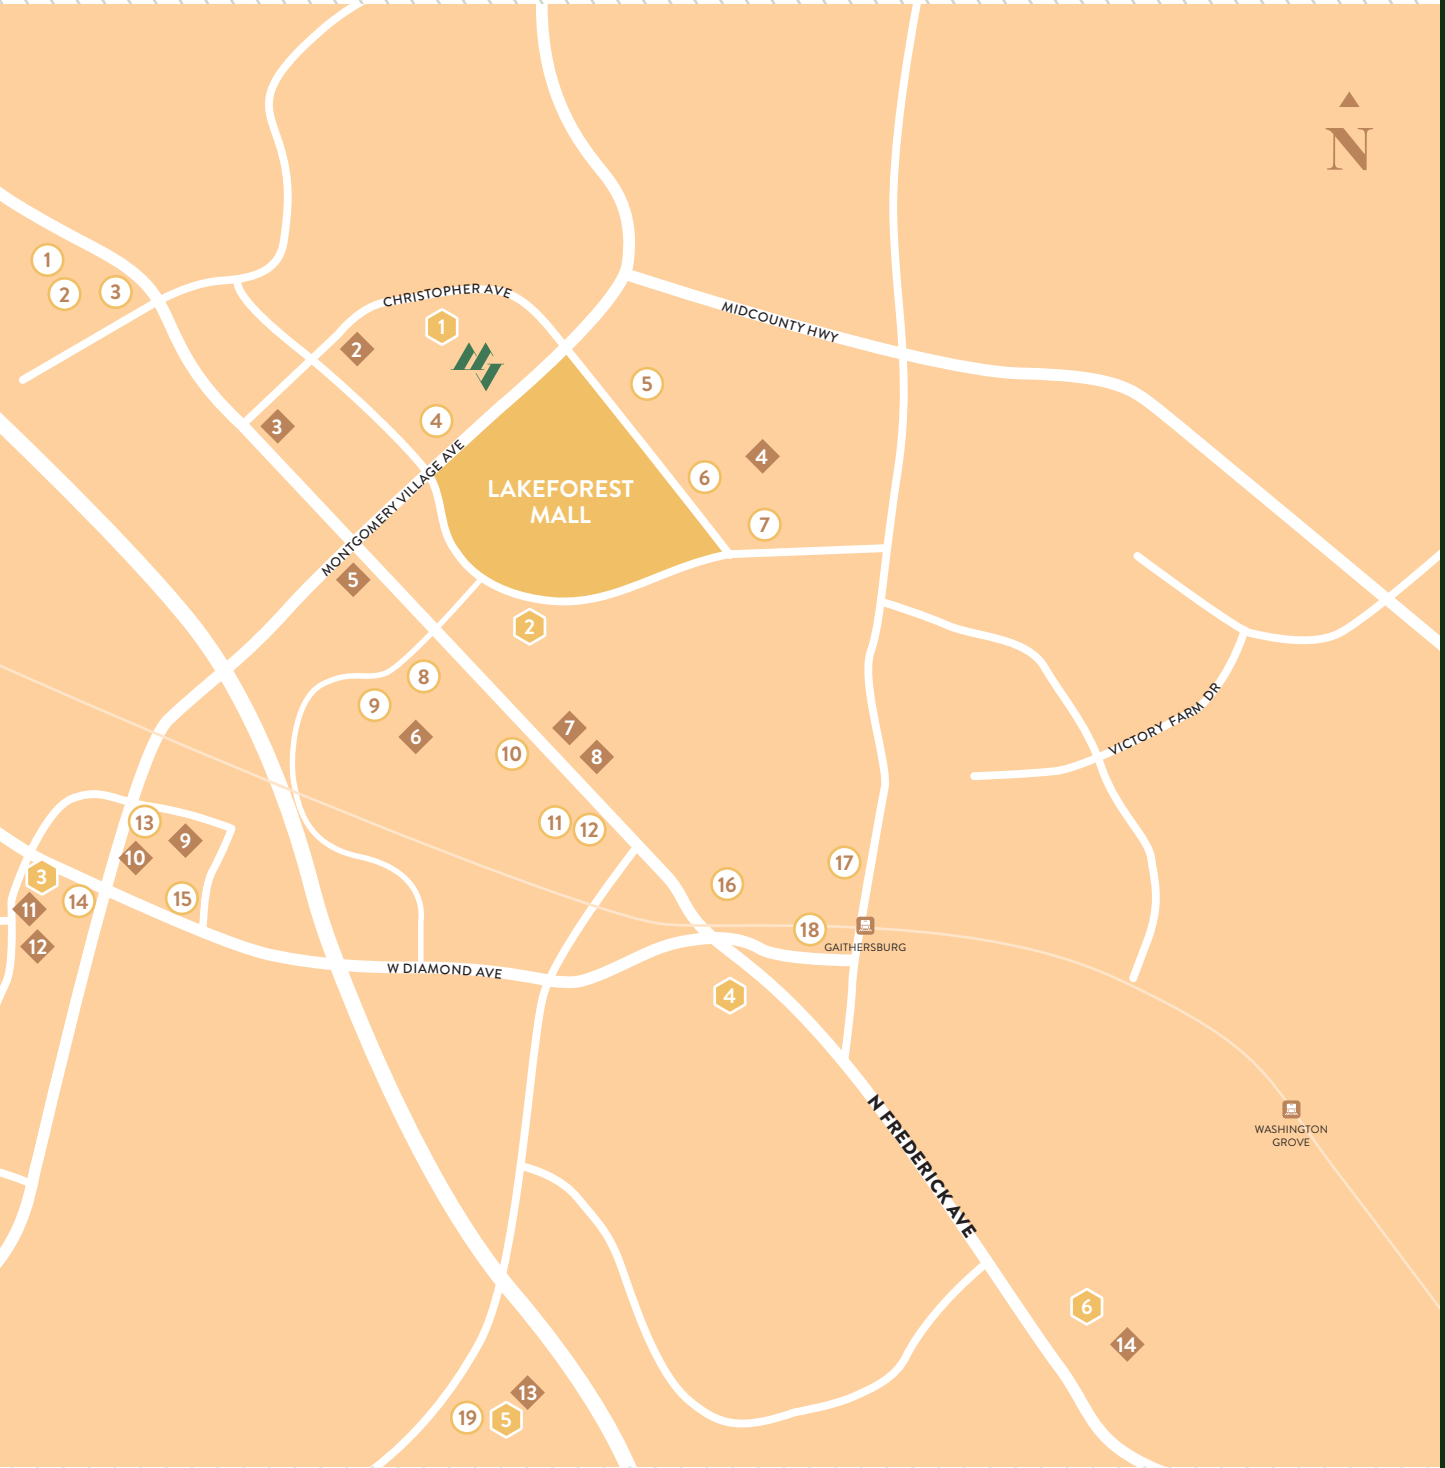

WASHINGTON GROVE