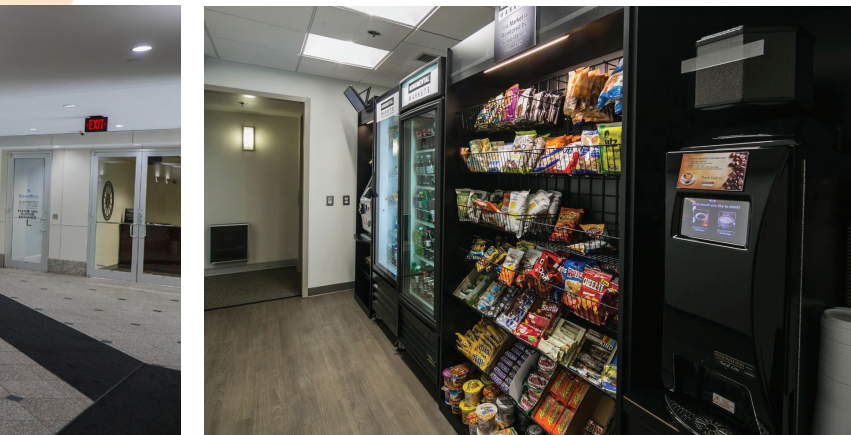

Building Features

On-site engineer

Self-servicing micro market in lower lobby

On-site fitness center on the first floor

Tree lined & sun filled panoramic views

First class finishes

Storage available on site

Qualified HUBZone

- » The HUBZone program fuels small business growth in historically underutilized business zones with a goal of awarding at least 3% of federal contract dollars to HUBZone-certified companies each year. The government limits competition for certain contracts to businesses in historically underutilized business zones. It also gives preferential consideration to those businesses in full and open competition.

MARKET