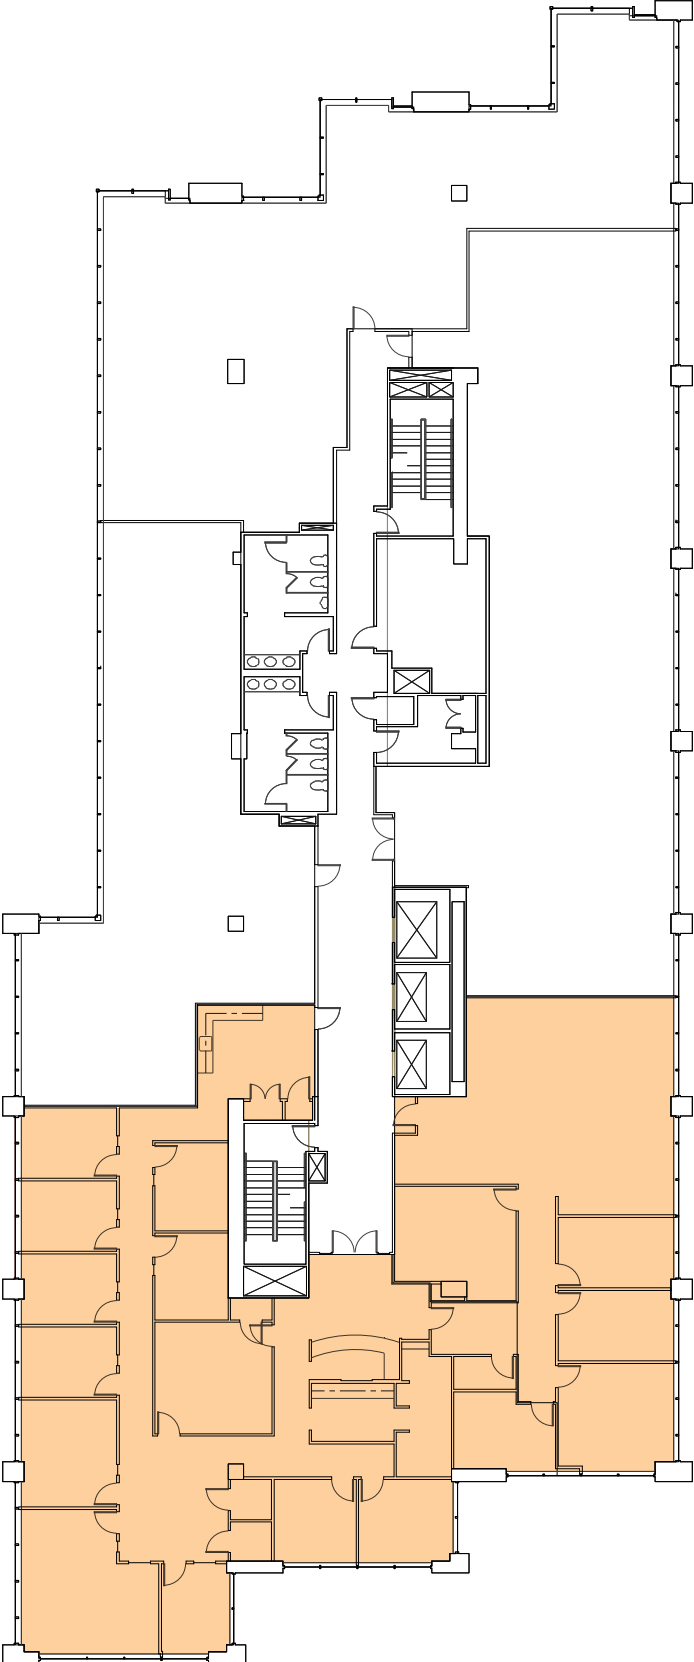

● Fitness

1. Body Right Fitness
2. Sport & Health
3. LA Fitness
4. Swift Fitness
5. Planet Fitness
6. Warrior Fitness

WASHINGTON GROVE

1st Floor

■ Suite 150 - 1,119 SF

2nd Floor

■ Suite 230 - 7,048 SF

4th Floor

*up to 8,617 SF

■ Suite 450 - 5,456 SF

5th Floor

■ Suite 500 - 11,935 SF

■ Suite 520 - 1,359 SF

6th Floor

■ Suite 650 - 4,870 SF

klnb