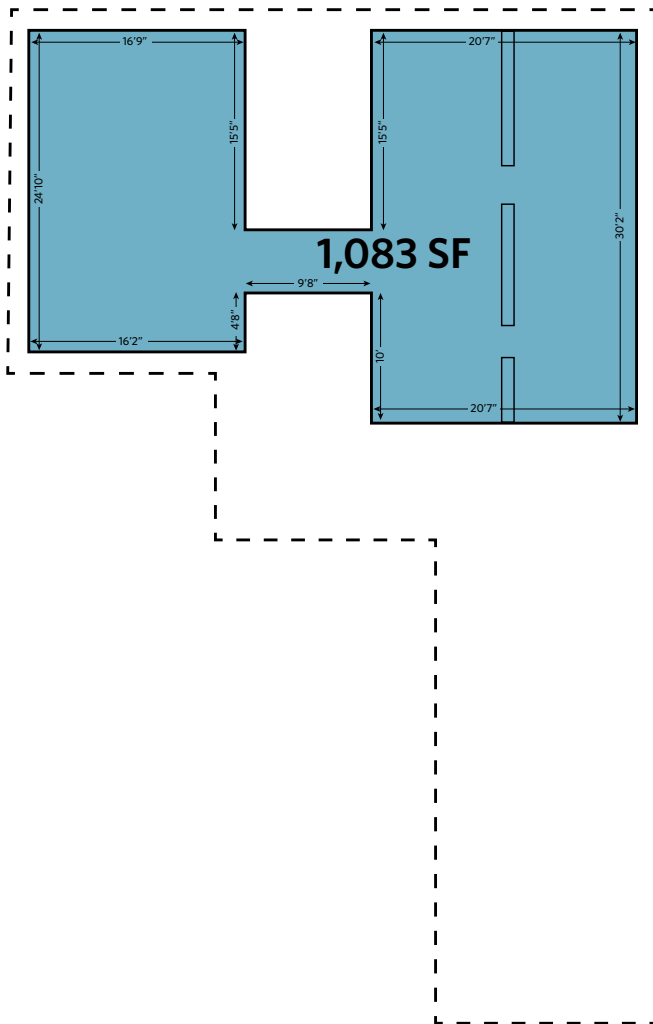

OFFERING SUMMARY

- Building Size: 6,261 SF
- Parcel Size: 0.21 Acres
- Zoning: Commercial (Town of Leesburg)
- Sub-Market: Leesburg

PRIME HISTORIC DISTRICT OFFICE BUILDING FOR SALE

- **Dual Opportunity:** Excellent investment and user-friendly property.
- **Perfect for Law Firms:** Ideal space tailored for legal professionals.
- **Convenient Location:** Just minutes away from Loudoun County Court, restaurants and shops.
- **Charming Courtyard:** Beautiful outdoor area for relaxation and meetings.
- **Ample Storage:** Onsite storage available for all your needs.

LEESBURG, VA 20176, LOUDOUN COUNTY

BUILT OUT OFFICE ON FLOORS 1-3

BASEMENT | 1,083 SF

1ST FLOOR | 2,056 SF

2ND FLOOR | 2,056 SF

JEFF TARAE

jtarae@klnb.com | 703-268-2741

TYLER CUMBERLAND