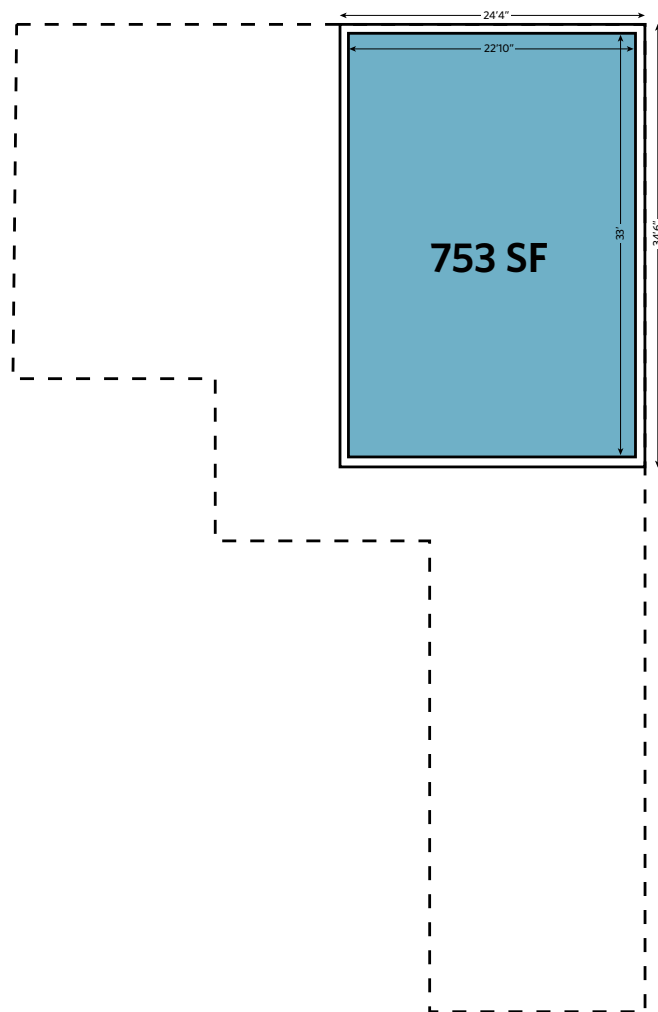

LEESBURG, VA 20176, LOUDOUN COUNTY

BUILT OUT OFFICE ON FLOORS 1-3

BASEMENT | 1,083 SF

1ST FLOOR | 2,056 SF

2ND FLOOR | 2,056 SF

JEFF TARAE

jtarae@klnb.com | 703-268-2741

TYLER CUMBERLAND

tcumberland@klnb.com | 703-268-2720

KEVIN GOELLER

kgoeller@klnb.com | 703-268-2730

FLOOR PLAN

30 N KING ST

LEESBURG, VA 20176, LOUDOUN COUNTY

3RD FLOOR | 753 SF

4TH FLOOR | 313 SF