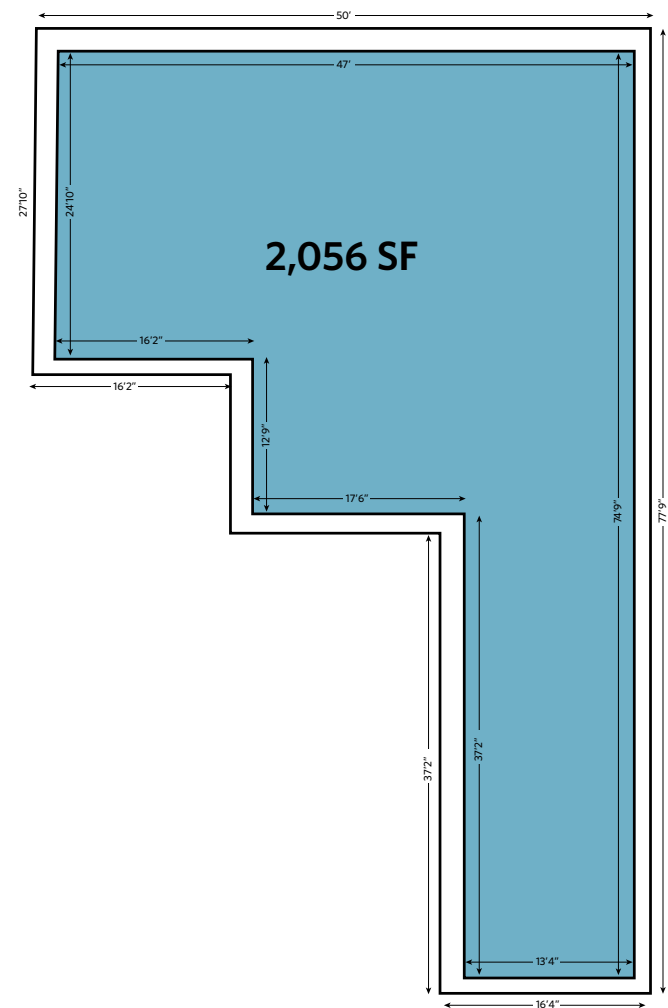

OFFERING SUMMARY

- Building Size: 6,261 SF
- Parcel Size: 0.21 Acres
- Zoning: Commercial (Town of Leesburg)
- Sub-Market: Leesburg

PRIME HISTORIC DISTRICT OFFICE BUILDING FOR SALE

- **Dual Opportunity:** Excellent investment and user-friendly property.
- **Perfect for Law Firms:** Ideal space tailored for legal professionals.
- **Convenient Location:** Just minutes away from Loudoun County Court, restaurants and shops.
- **Charming Courtyard:** Beautiful outdoor area for relaxation and meetings.
- **Ample Storage:** Onsite storage available for all your needs.

LEESBURG, VA 20176, LOUDOUN COUNTY

BUILT OUT OFFICE ON FLOORS 1-3

BASEMENT | 1,083 SF

1ST FLOOR | 2,056 SF

2ND FLOOR | 2,056 SF

JEFF TARAE

jtarae@klnb.com | 703-268-2741

TYLER CUMBERLAND

tcumberland@klnb.com | 703-268-2720

KEVIN GOELLER

kgoeller@klnb.com | 703-268-2730

FLOOR PLAN

30 N KING ST

LEESBURG, VA 20176, LOUDOUN COUNTY

3RD FLOOR | 753 SF

4TH FLOOR | 313 SF