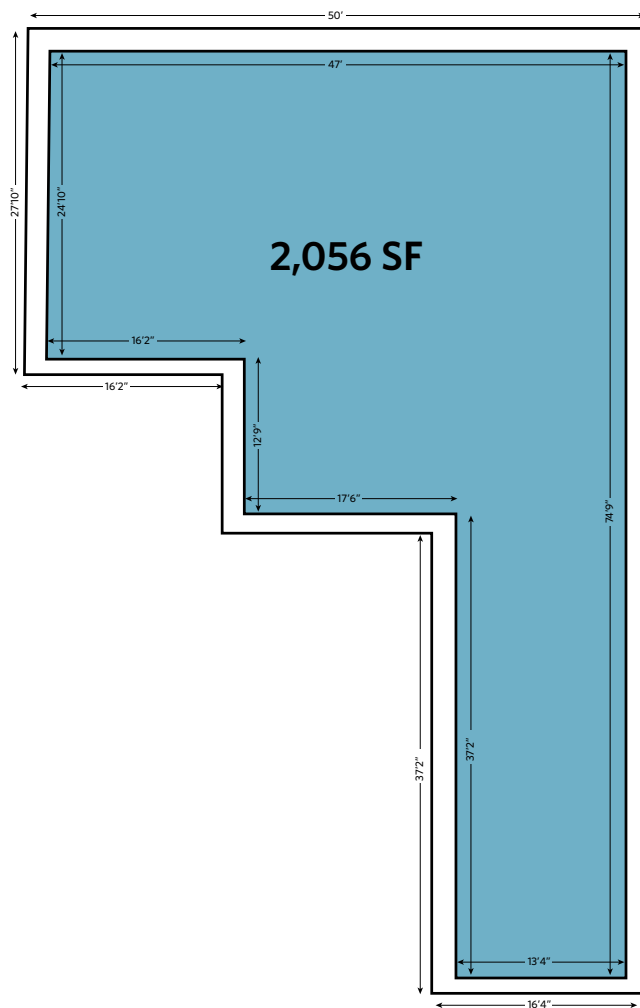

OFFERING SUMMARY

- Building Size: 6,261 SF
- Parcel Size: 0.21 Acres
- Zoning: Commercial (Town of Leesburg)
- Sub-Market: Leesburg

PRIME HISTORIC DISTRICT OFFICE BUILDING FOR SALE

- **Dual Opportunity:** Excellent investment and user-friendly property.
- **Perfect for Law Firms:** Ideal space tailored for legal professionals.
- **Convenient Location:** Just minutes away from Loudoun County Court, restaurants and shops.
- **Charming Courtyard:** Beautiful outdoor area for relaxation and meetings.
- **Ample Storage:** Onsite storage available for all your needs.

LEESBURG, VA 20176, LOUDOUN COUNTY

BUILT OUT OFFICE ON FLOORS 1-3

BASEMENT | 1,083 SF

1ST FLOOR | 2,056 SF

2ND FLOOR | 2,056 SF

JEFF TARAE

jtarae@klnb.com | 703-268-2741

TYLER CUMBERLAND