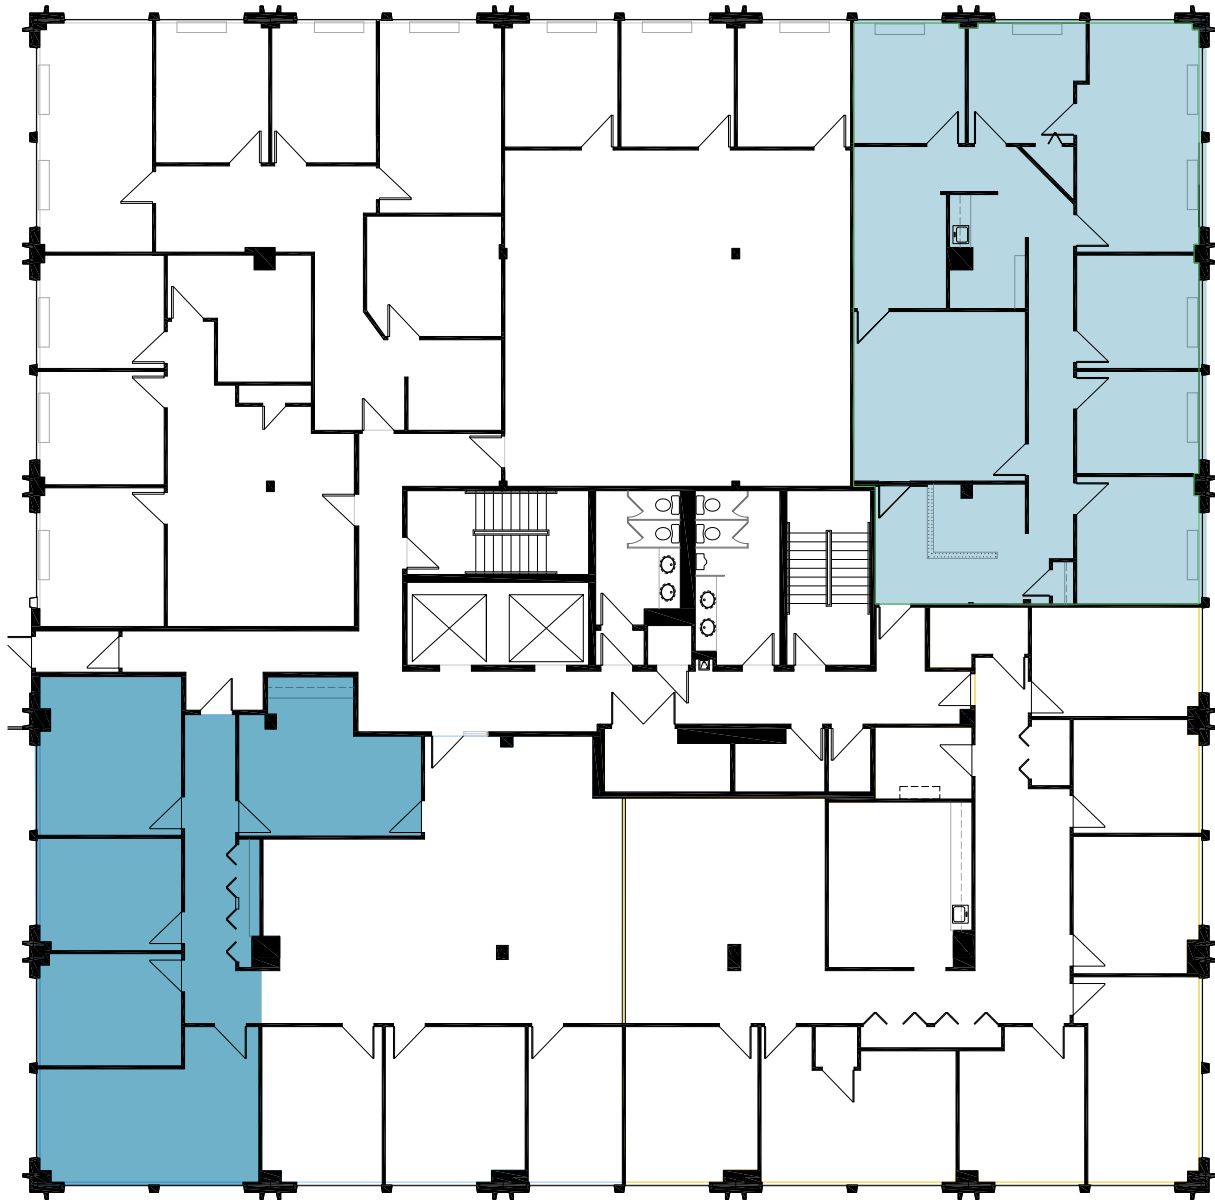

FLOOR PLAN - 2ND FLOOR

SUITE 200
1,364 SF

SUITE 240
1,987 SF

Kenneth Fellows
kfellows@klnb.com
301-222-0210

Robert Pugh
rpugh@klnb.com
301-222-0211

Keiry Martinez
kmartinez@klnb.com
703-334-5629

12435 Park Potomac Ave,
Suite 250,
Rockville, MD, 20854
klnb.com