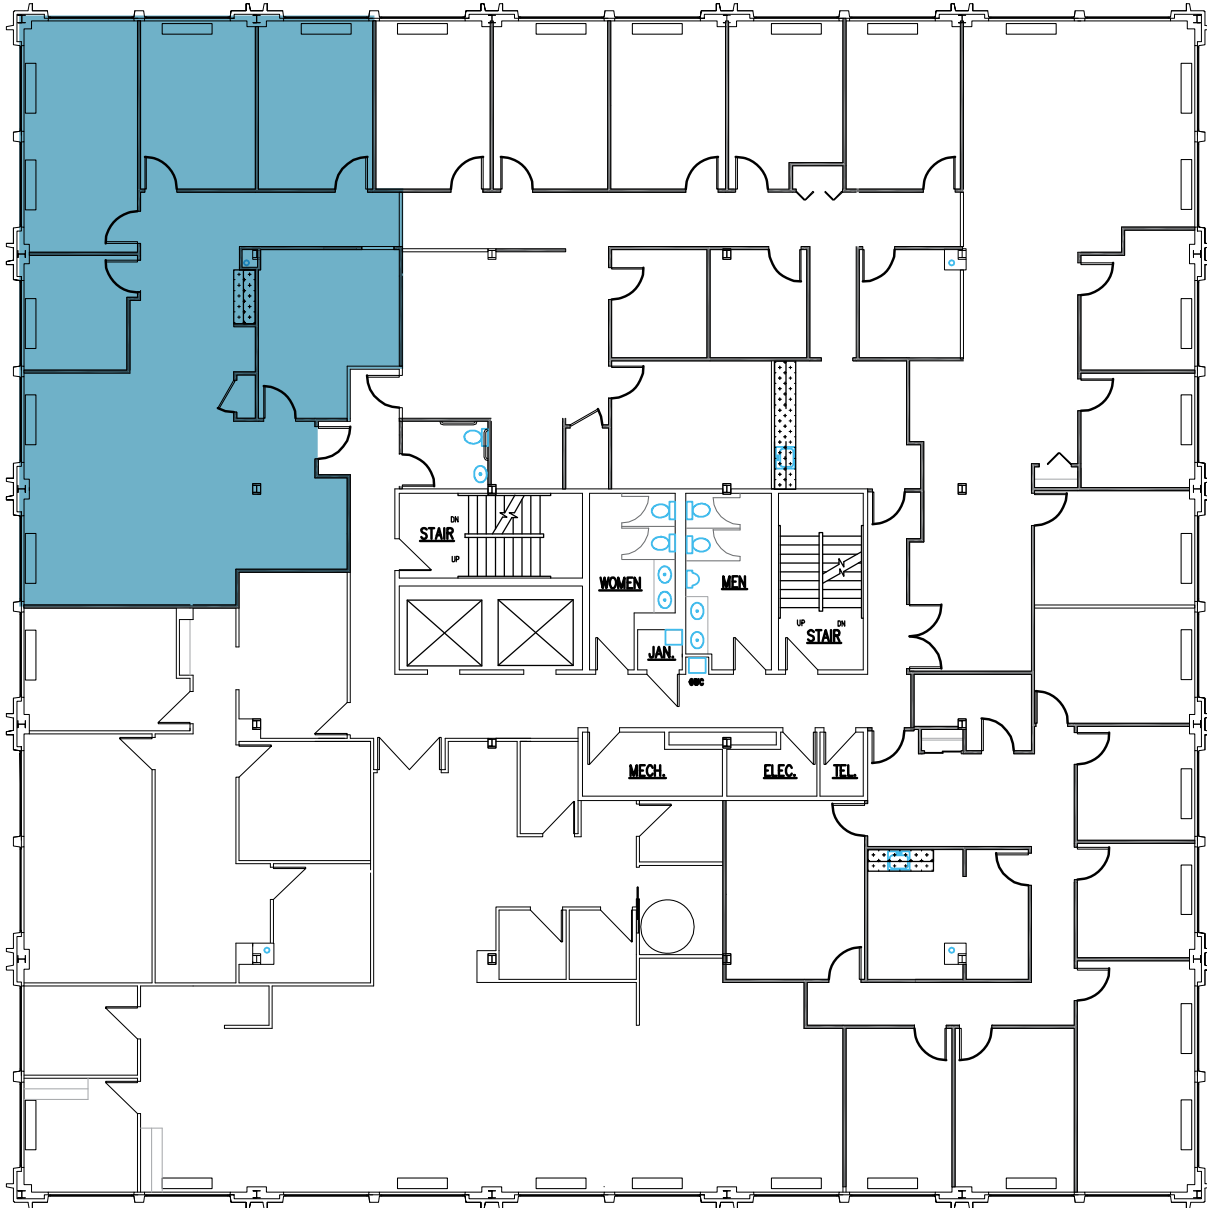

SARATOGA BUILDING

11820 Parklawn Drive | Rockville, MD

FLOOR PLAN - 5TH FLOOR

SUITE 520
2,324 SF

Kenneth Fellows
kfellows@klnb.com
301-222-0210

Robert Pugh
rpugh@klnb.com
301-222-0211

Keiry Martinez
kmartinez@klnb.com
703-334-5629

12435 Park Potomac Ave,
Suite 250,
Rockville, MD, 20854
klnb.com