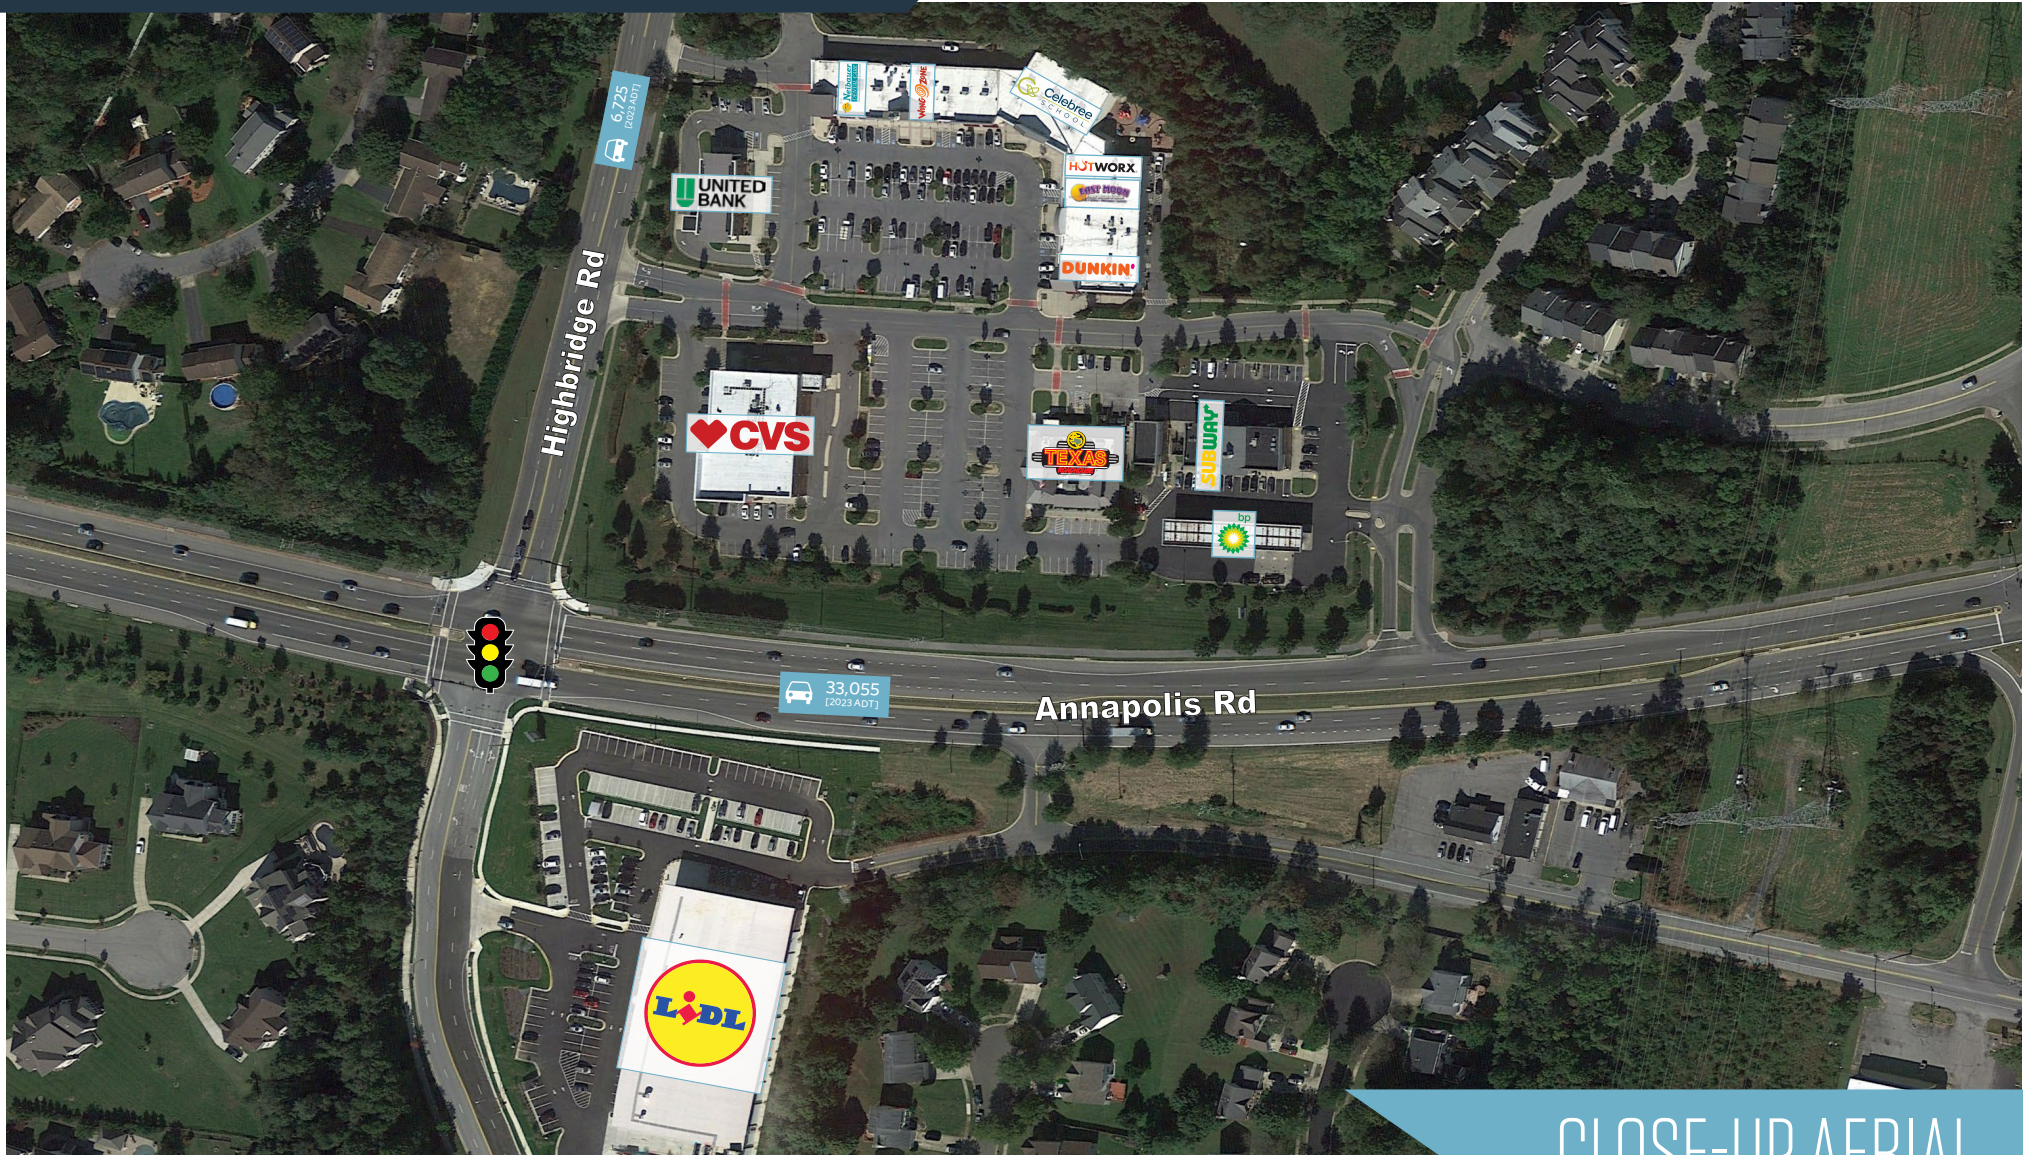

THE SHOPPES AT HIGHBRIDGE

Highbridge Rd & Annapolis Rd, Bowie, MD 20720
Prince George's County

CLOSE-UP AERIAL

Cooper Henry
chenry@klnb.com
443-632-2085

Ryan Minnehan
rminnehan@klnb.com
443-632-2088

Joe Mekulski
jmekulski@klnb.com
443-632-1343

100 West Road, Suite 505
Towson, MD 21204
klnb.com

klnb