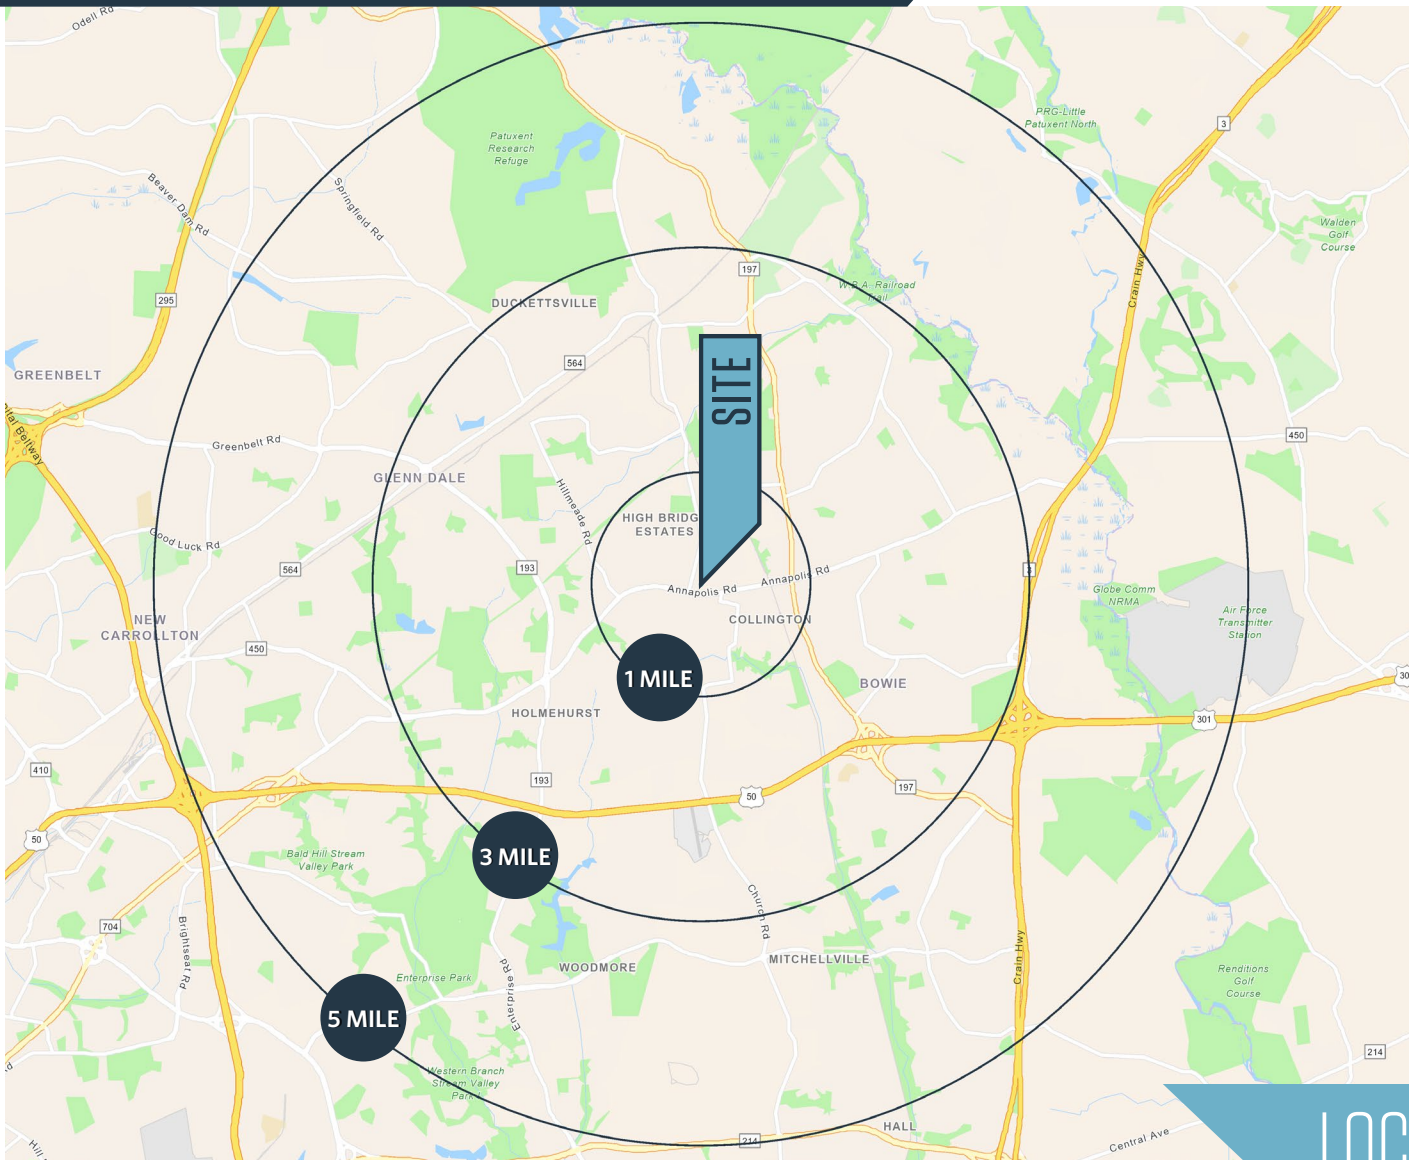

THE SHOPPES AT HIGHBRIDGE

Highbridge Rd & Annapolis Rd, Bowie, MD 20720
Prince George's County

JOIN:

- Located across from newly constructed Lidl at the signalized intersection of Annapolis Road and Highbridge Road
- CVS anchored center with a wide range of retail co-tenants serving the affluent Bowie population
- Seeking restaurants, retail, medical and professional services

Highbridge Rd & Annapolis Rd, Bowie, MD 20720
Prince George's County

DEMOGRAPHICS | 2024:

1-MILE	3-MILE	5-MILE
Population		
7,421	62,938	146,451
Daytime Population		
5,591	46,472	147,138
Households		
2,412	21,240	48,790
Average HH Income		
\$210,848	\$189,850	\$176,158

[CLICK TO DOWNLOAD DEMOGRAPHIC REPORT](#)

TRAFFIC COUNTS | 2023:

Annapolis Road (Rt. 450)	33,055 ADT
Highbridge Rd	6,725 ADT

LOCATION & DEMOGRAPHICS

Cooper Henry
chenry@klnb.com
443-632-2085

Ryan Minnehan
rminnehan@klnb.com
443-632-2088