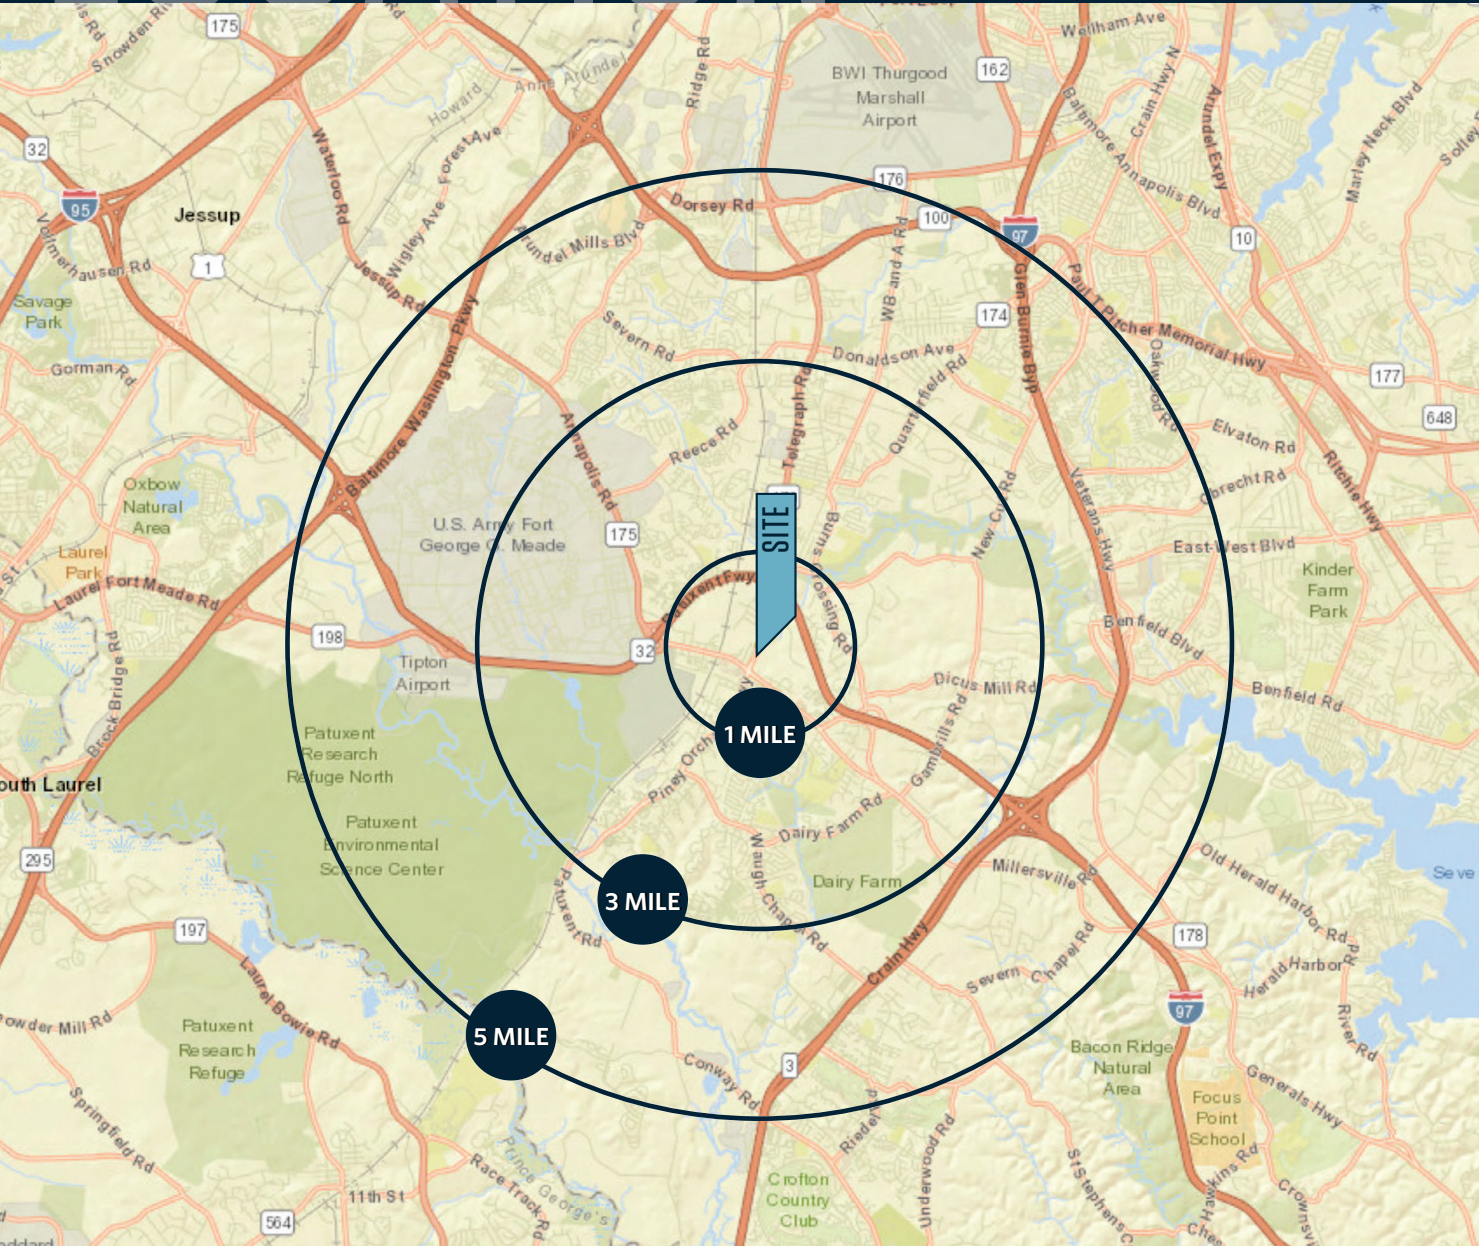

LOCATION

ACADEMY YARD GROCERY-ANCHORED RETAIL

TELEGRAPH RD. (MD ROUTE 170), ODENTON, MD 21113, ANNE ARUNDEL COUNTY

DEMOGRAPHICS | 2024:

	1-MILE	3-MILE	5-MILE
Population	9,101	67,280	152,901
Daytime Population	4,641	24,748	68,550
Households	4,124	25,261	56,924
Average HH Income	$131,401	$148,669	$153,987

[CLICK TO DOWNLOAD DEMOGRAPHIC REPORT](#)

TRAFFIC COUNTS | 2023:

Annapolis Rd (MD-175)	28,163 ADT
Telegraph Road (MD-170)	16,289 ADT
Patuxent Freeway (MD-32)	50,985 ADT

DALLON L. CHENEY

dcheney@klnb.com | 703-268-2703