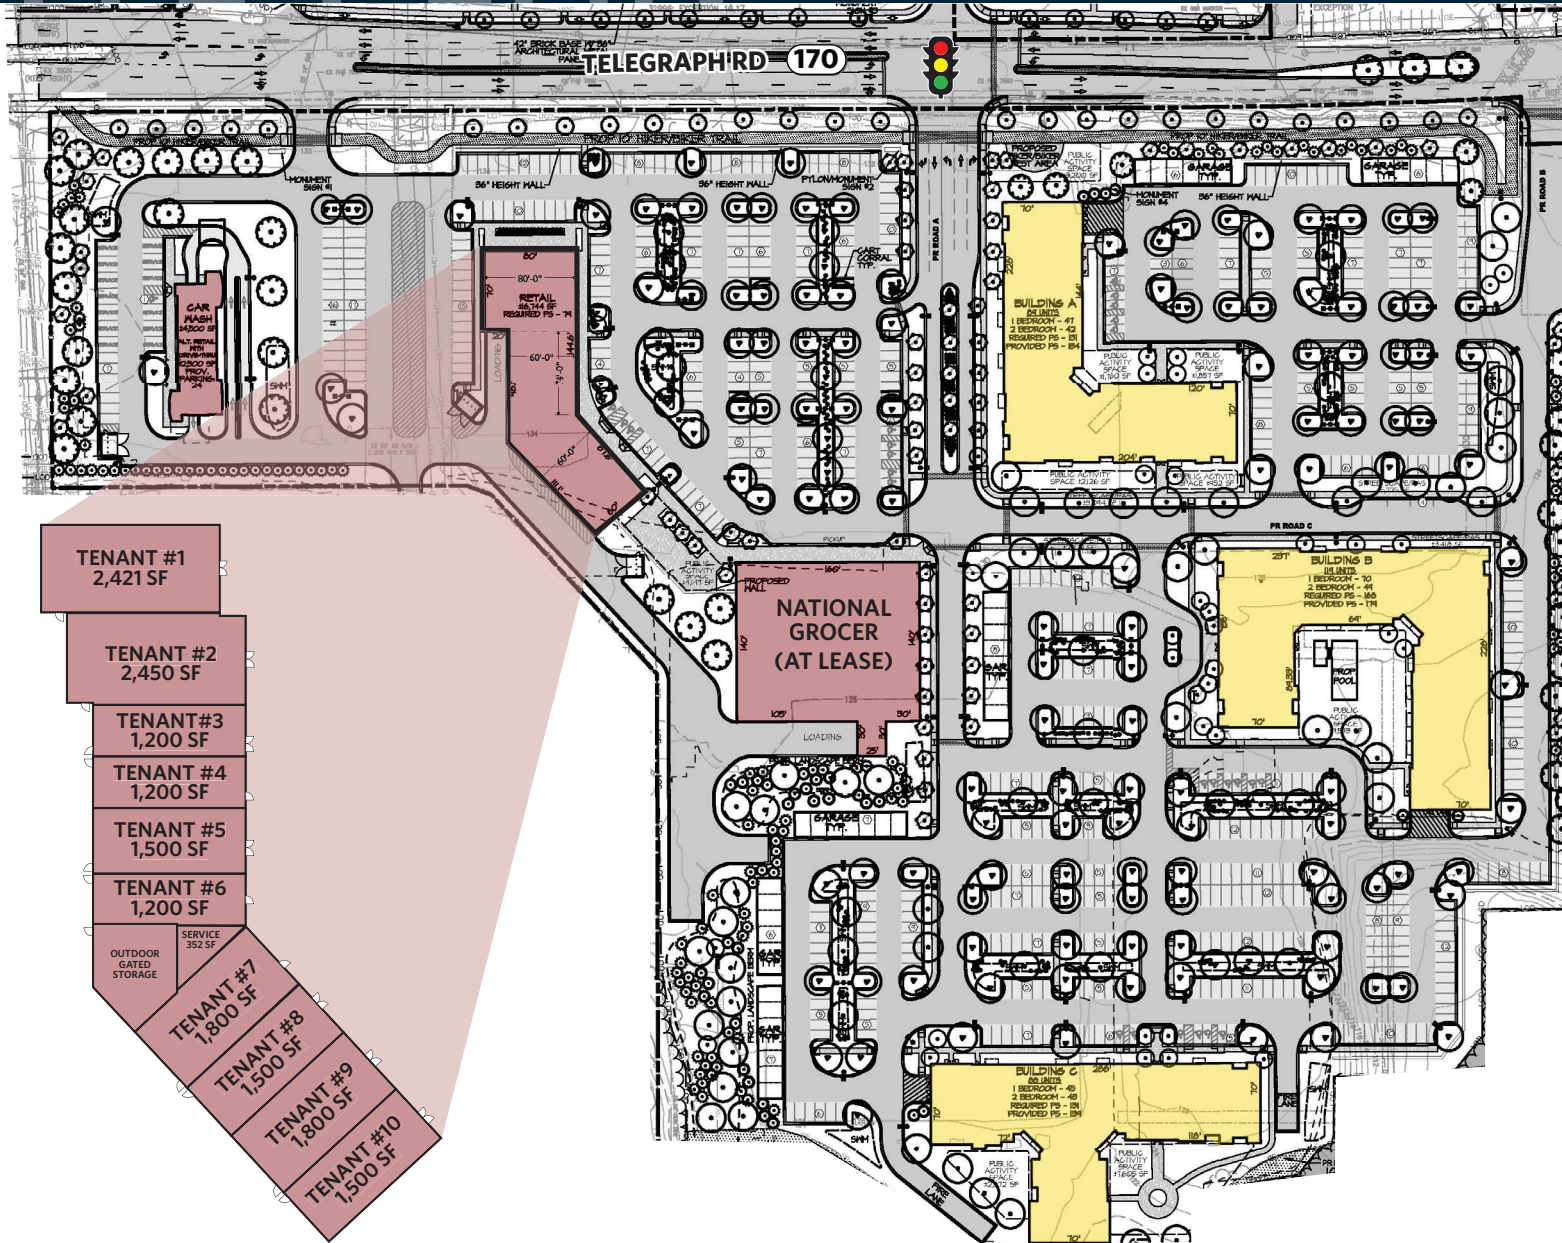

SITE PLAN

ACADEMY YARD GROCERY-ANCHORED RETAIL

TELEGRAPH RD. (MD ROUTE 170), ODENTON, MD 21113, ANNE ARUNDEL COUNTY

DALLON L. CHENEY

dcheney@klnb.com | 703-268-2703

klnb