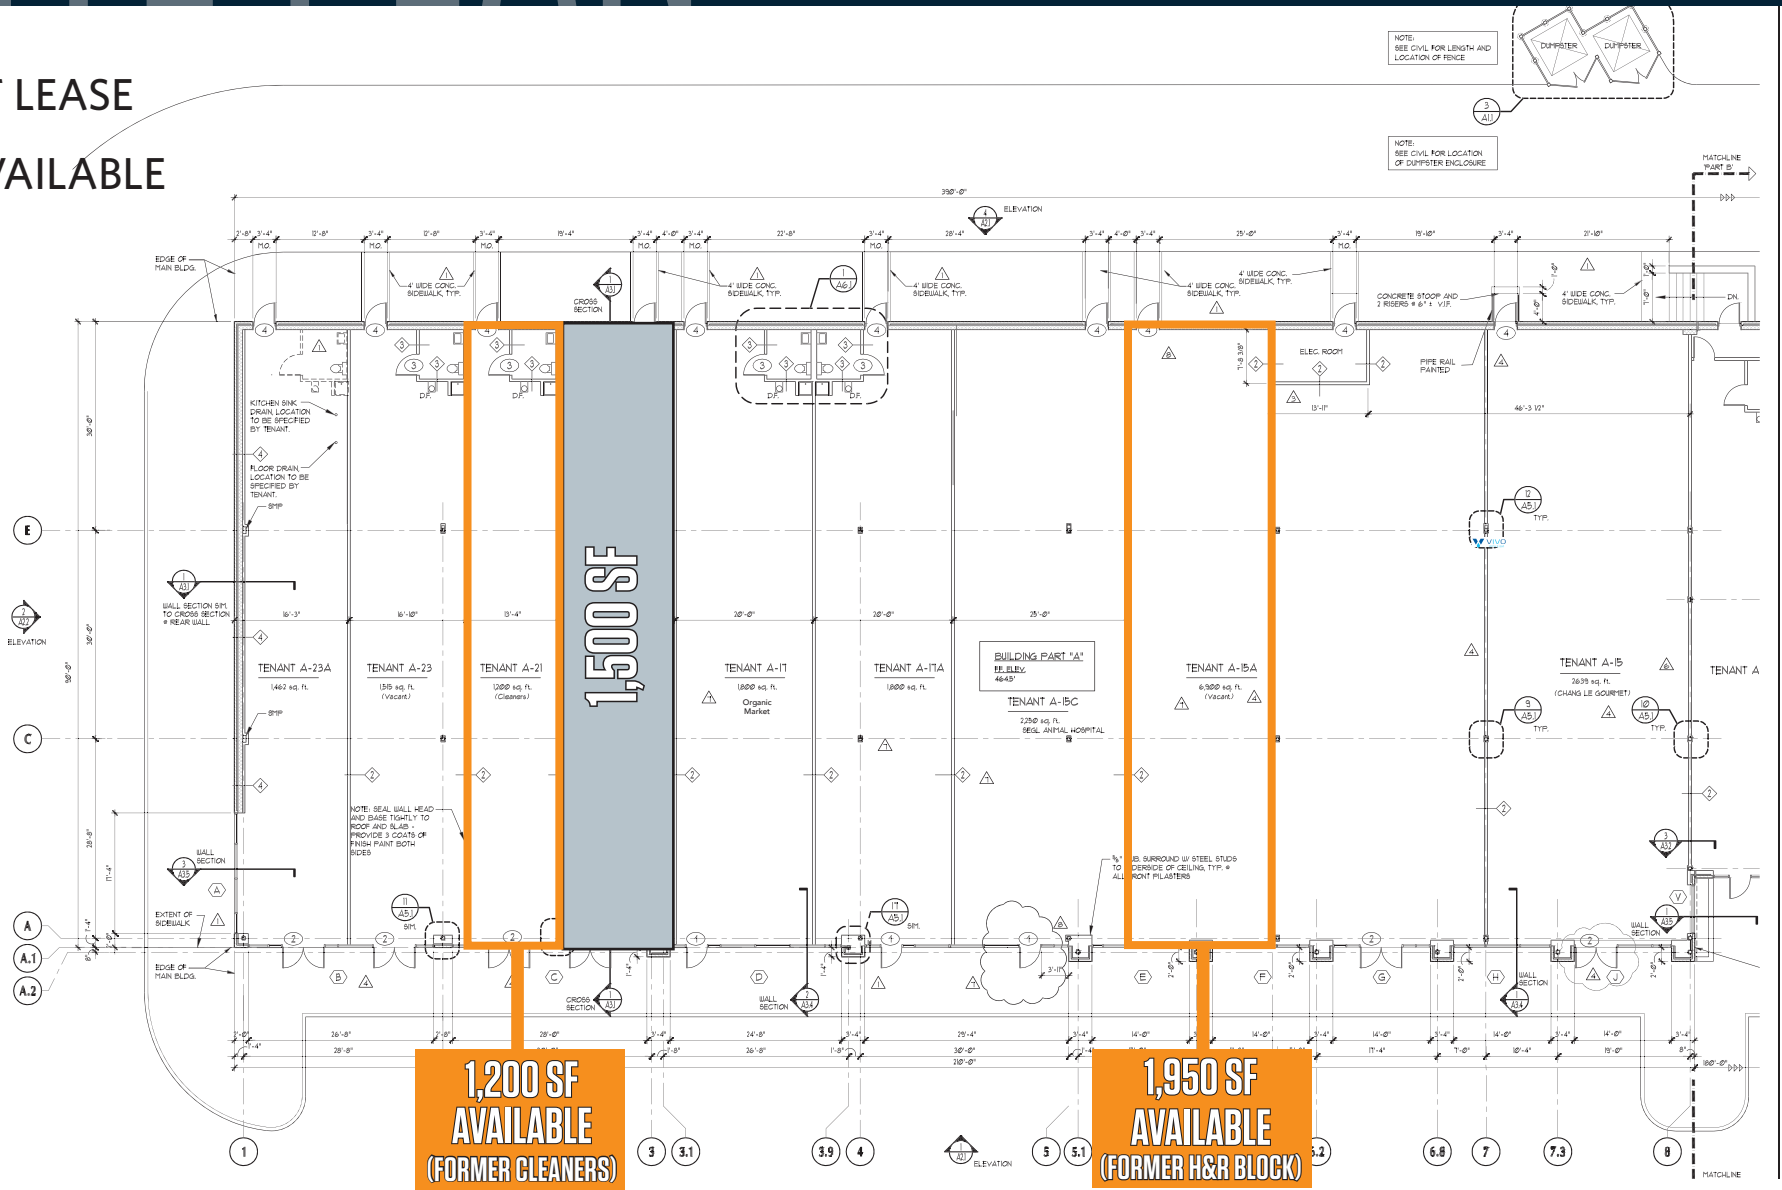

SITE PLAN

LEE PLAZA CENTER

11725 LEE HIGHWAY, FAIRFAX, VA 22030

■ AT LEASE
■ AVAILABLE