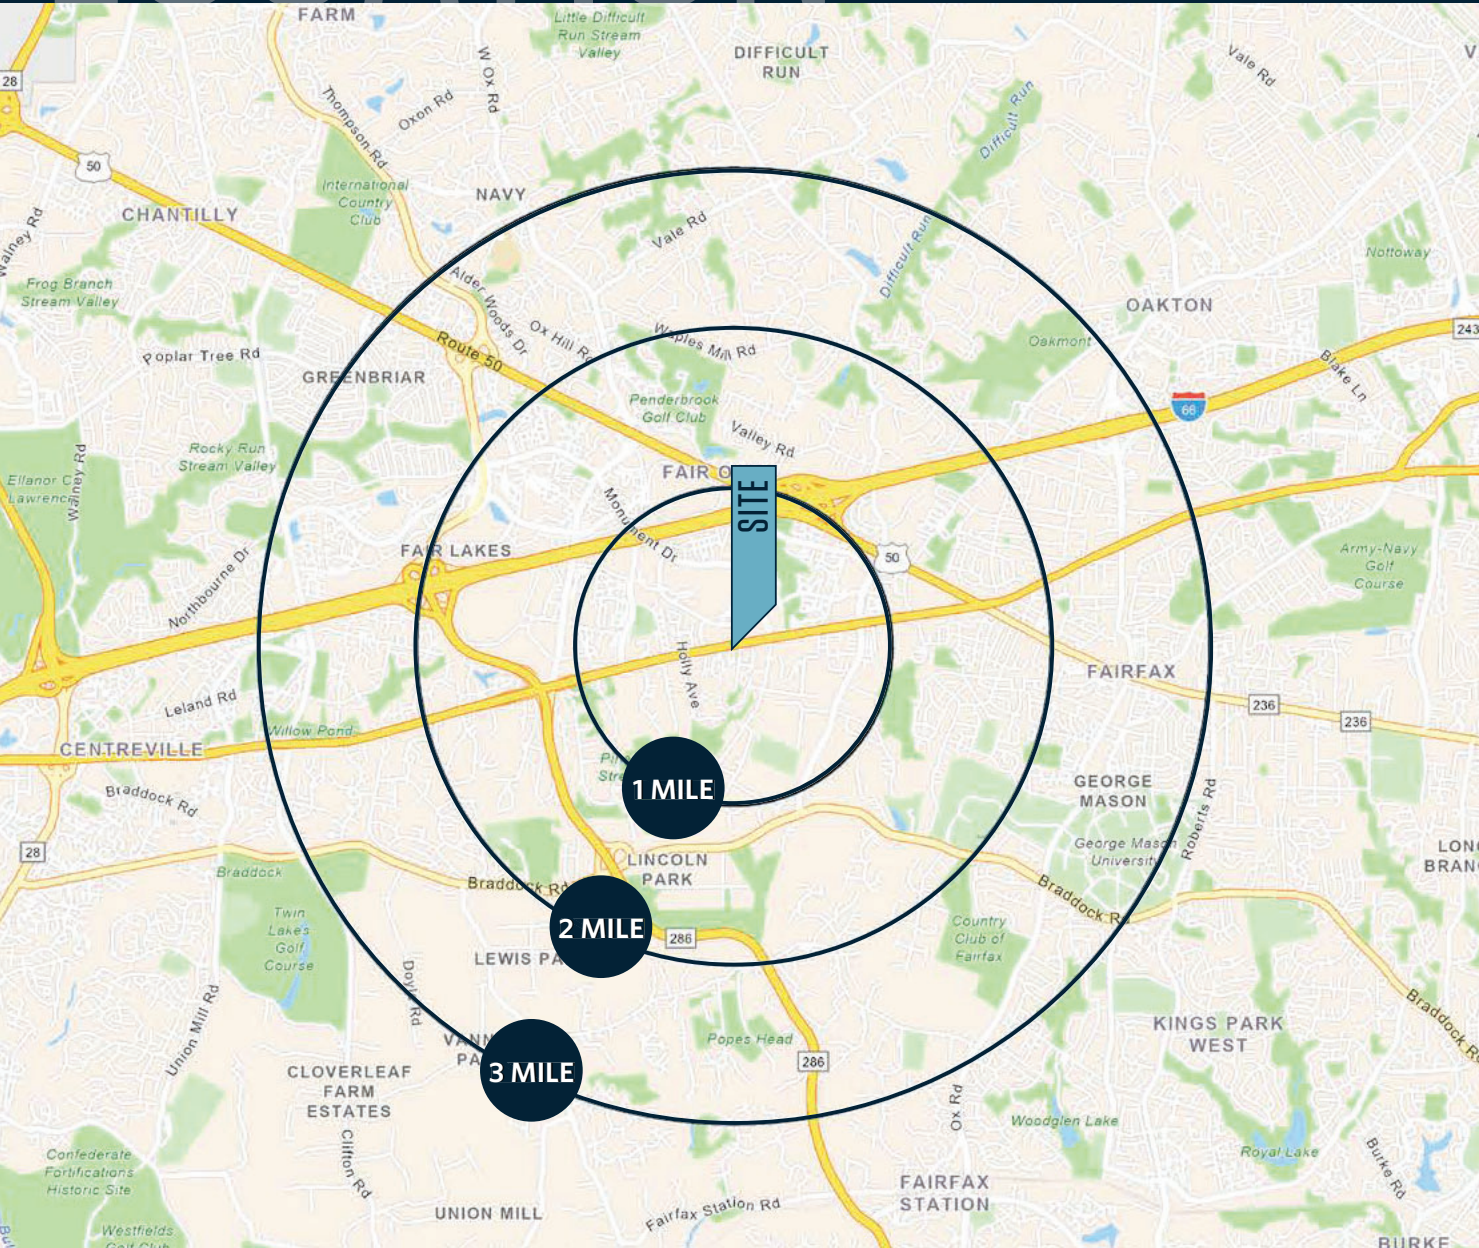

LOCATION

LEE PLAZA CENTER

11725 LEE HIGHWAY, FAIRFAX, VA 22030

AVAILABLE SPACE

SIZE	TIMING
1,500 SF	WITHIN 60 DAYS OF EXECUTED LEASE
1,950 SF	IMMEDIATELY

DEMOGRAPHICS | 2023:

	1-MILE	2-MILE	3-MILE
Population	18,293	47,477	91,885
Daytime Population	19,337	49,228	93,209
Households	7,898	19,589	33,796
Average HH Income	$156,760	$166,056	$184,177

TRAFFIC COUNTS | 2022:

Lee Highway	27,000 ADT

MAI VO

mvo@klnb.com | 703-268-2722

MATT SKALET

mkalet@klnb.com | 202-420-7775