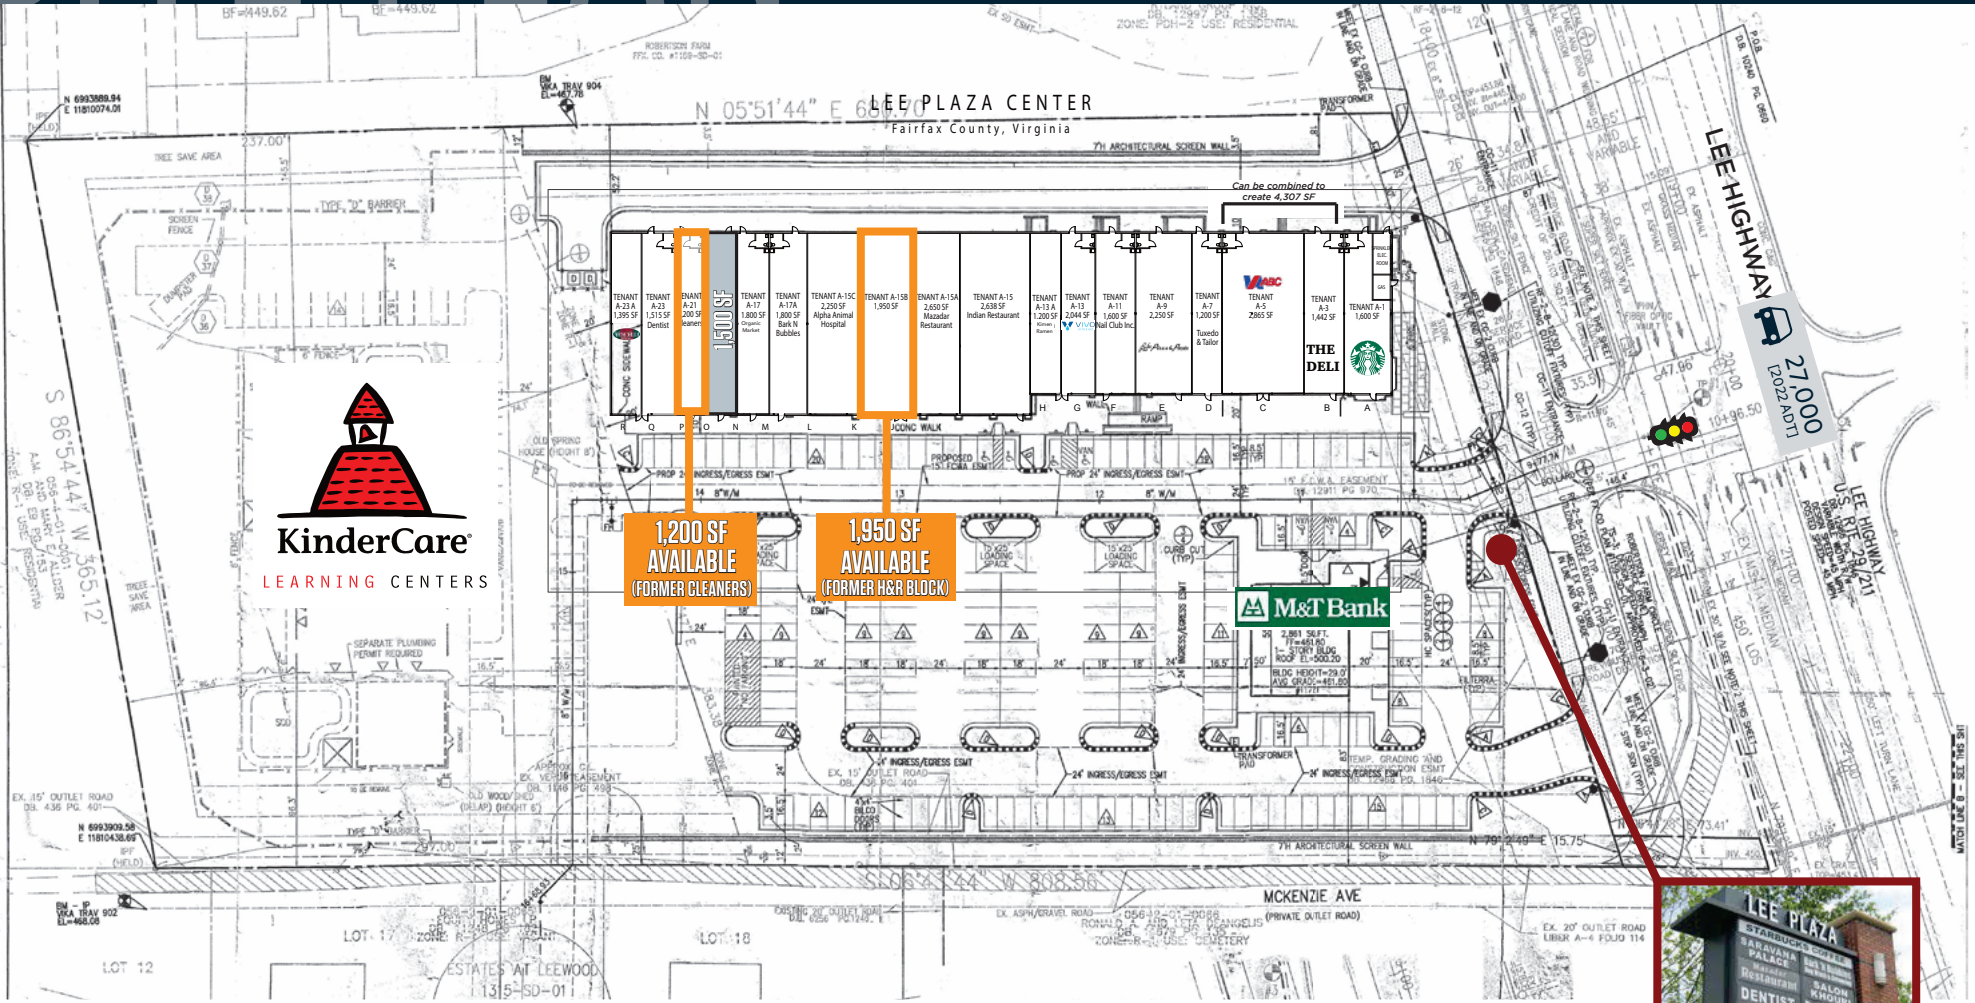

SITE PLAN

LEE PLAZA CENTER

11725 LEE HIGHWAY, FAIRFAX, VA 22030

- AT LEASE
- AVAILABLE

MAI VO
mvo@klnb.com | 703-268-2722

MATT SKALET
mskalet@klnb.com | 202-420-7775