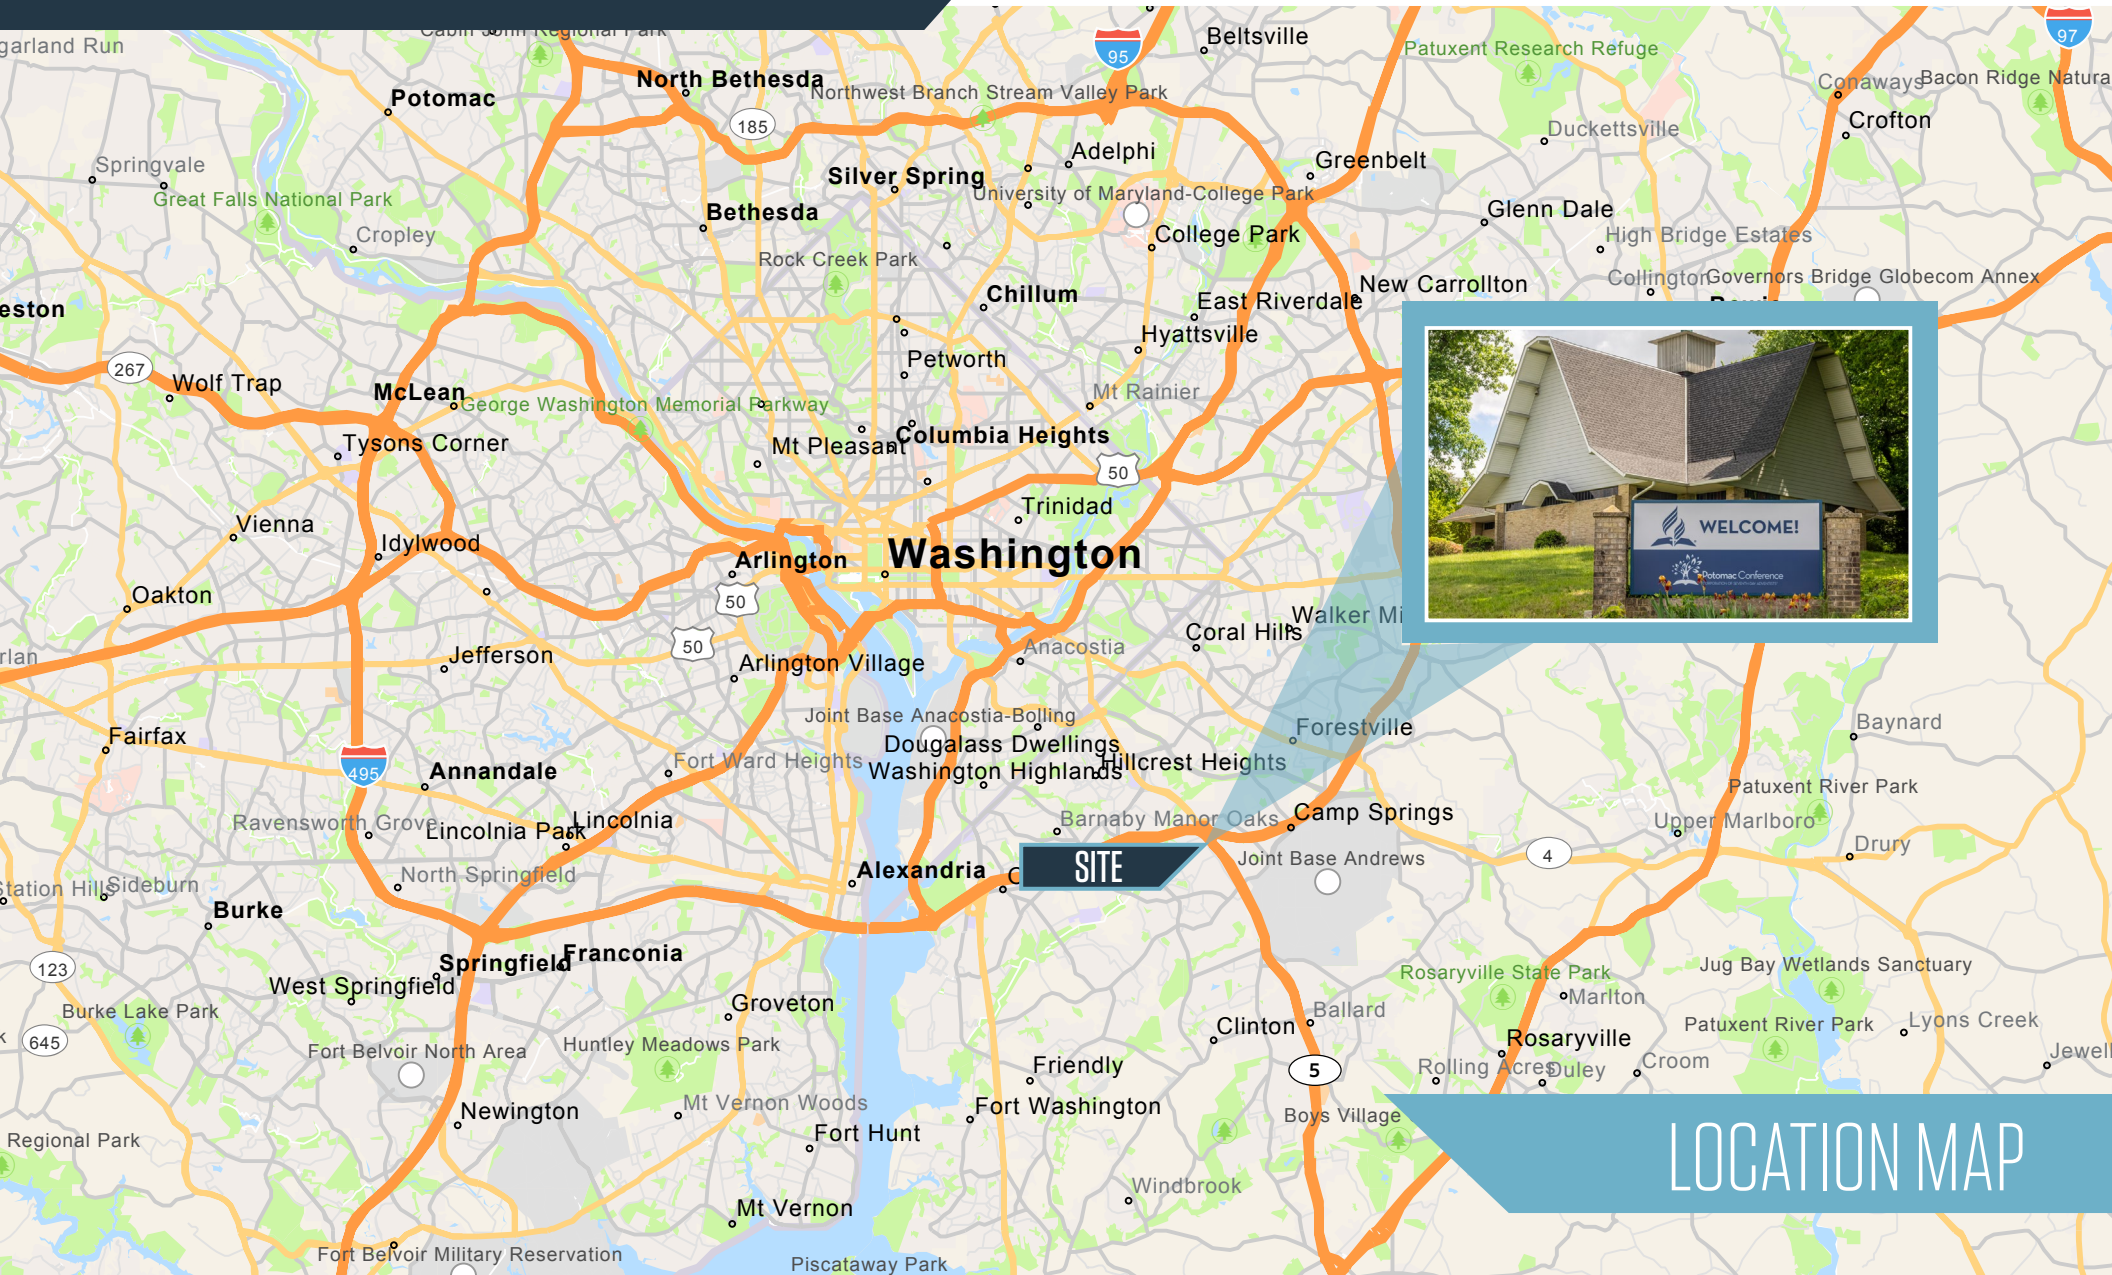

RELIGIOUS FACILITY

5203 Manchester Drive, Temple Hills, MD 20748
Prince George's County

LOCATION MAP

Zubin David
zdavid@klnb.com
301-821-5588

12435 Park Potomac Ave, #250
Rockville, MD 20854
klnb.com