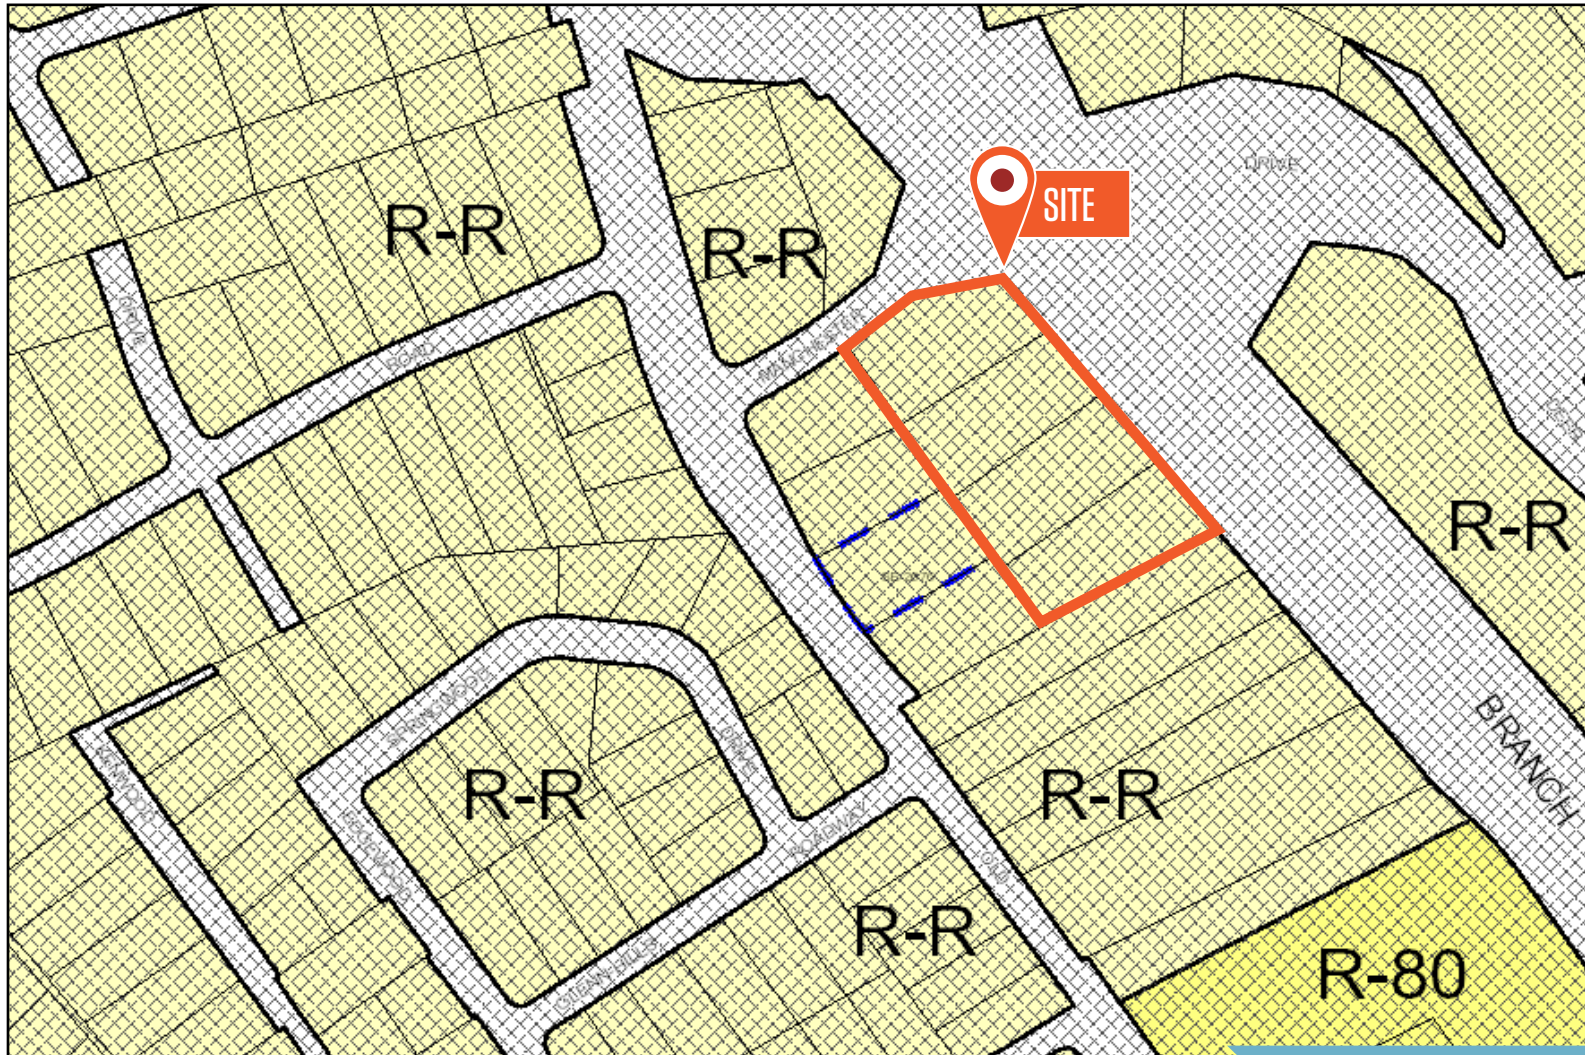

RELIGIOUS FACILITY

5203 Manchester Drive, Temple Hills, MD 20748
Prince George's County

ZONING MAP

Zubin David
zdavid@klnb.com
301-821-5588

12435 Park Potomac Ave, #250
Rockville, MD 20854
klnb.com