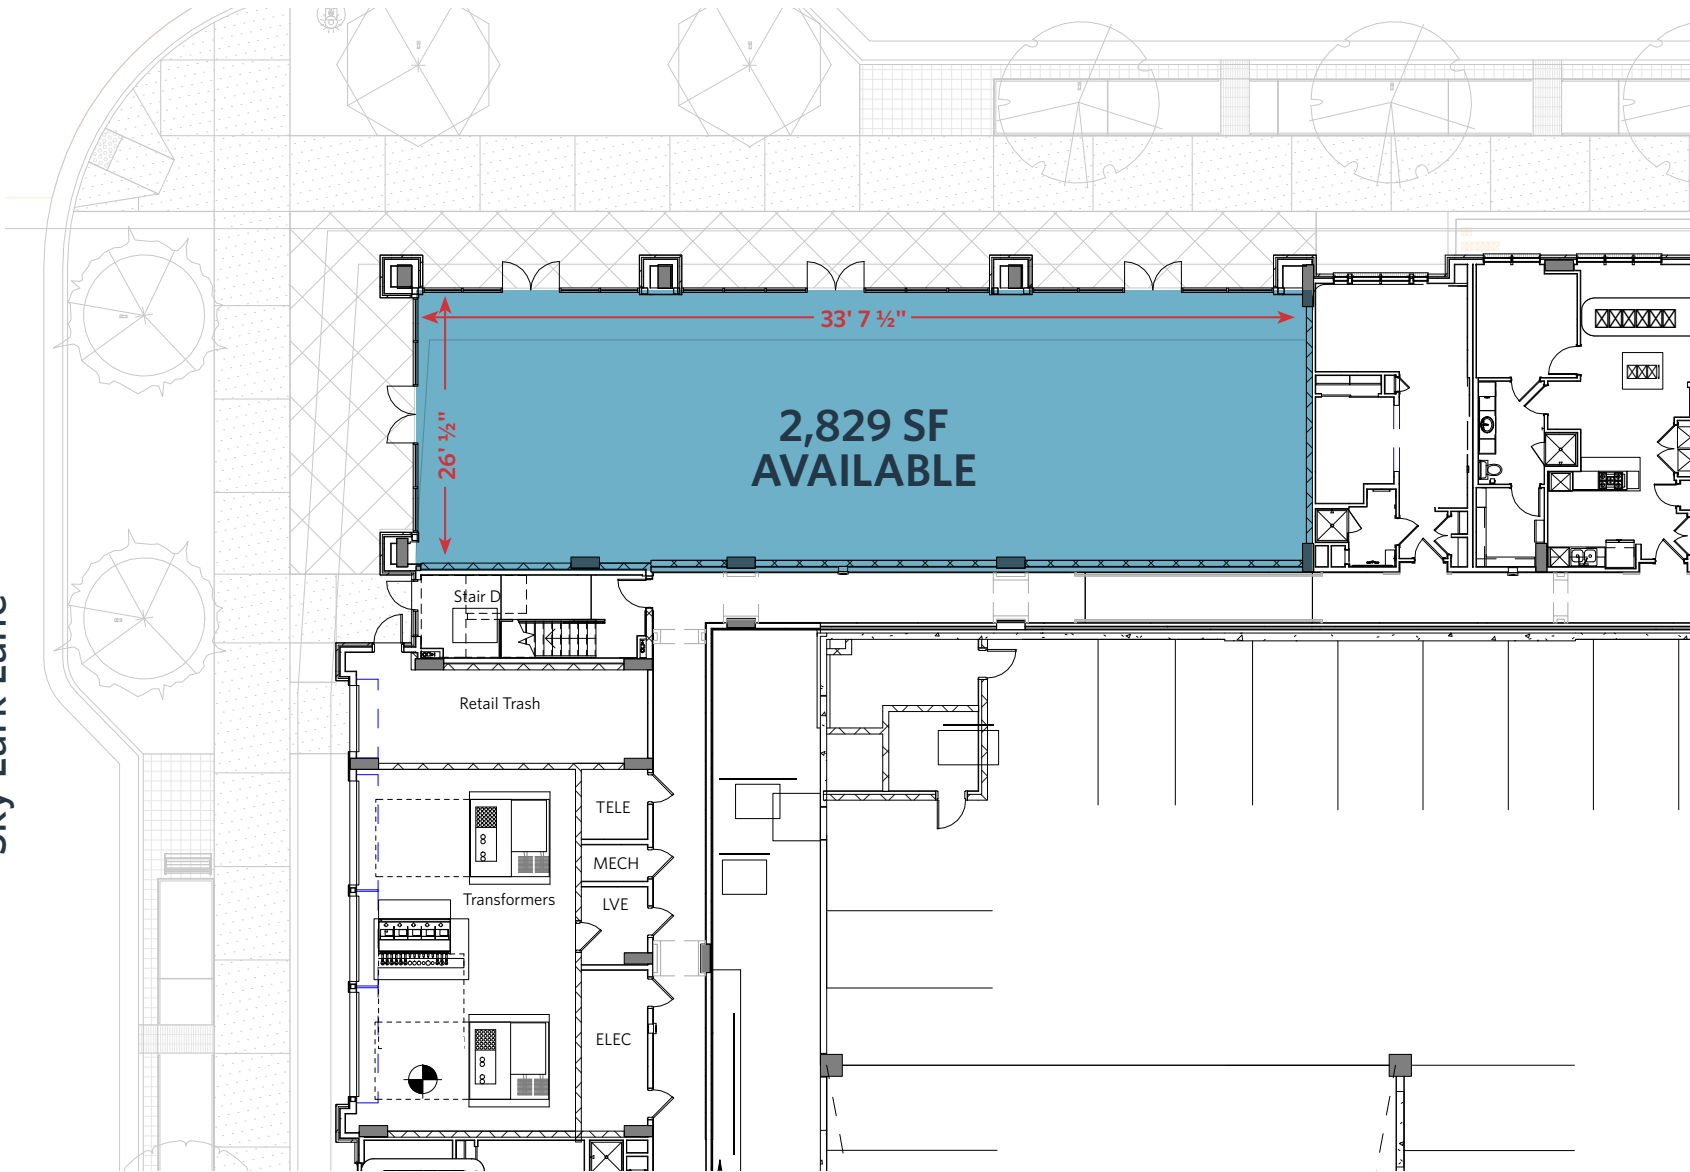

SITE PLAN

THE JONES

1500 WESTBRANCH DRIVE, TYSONS, VA 22102, FAIRFAX COUNTY

Jones Branch Drive

Sky Lark Lane

LINDSEY ST. MAXENS

lstmaxens@klnb.com | 202-420-7769

MATT SKALET

mkalet@klnb.com | 202-420-7775