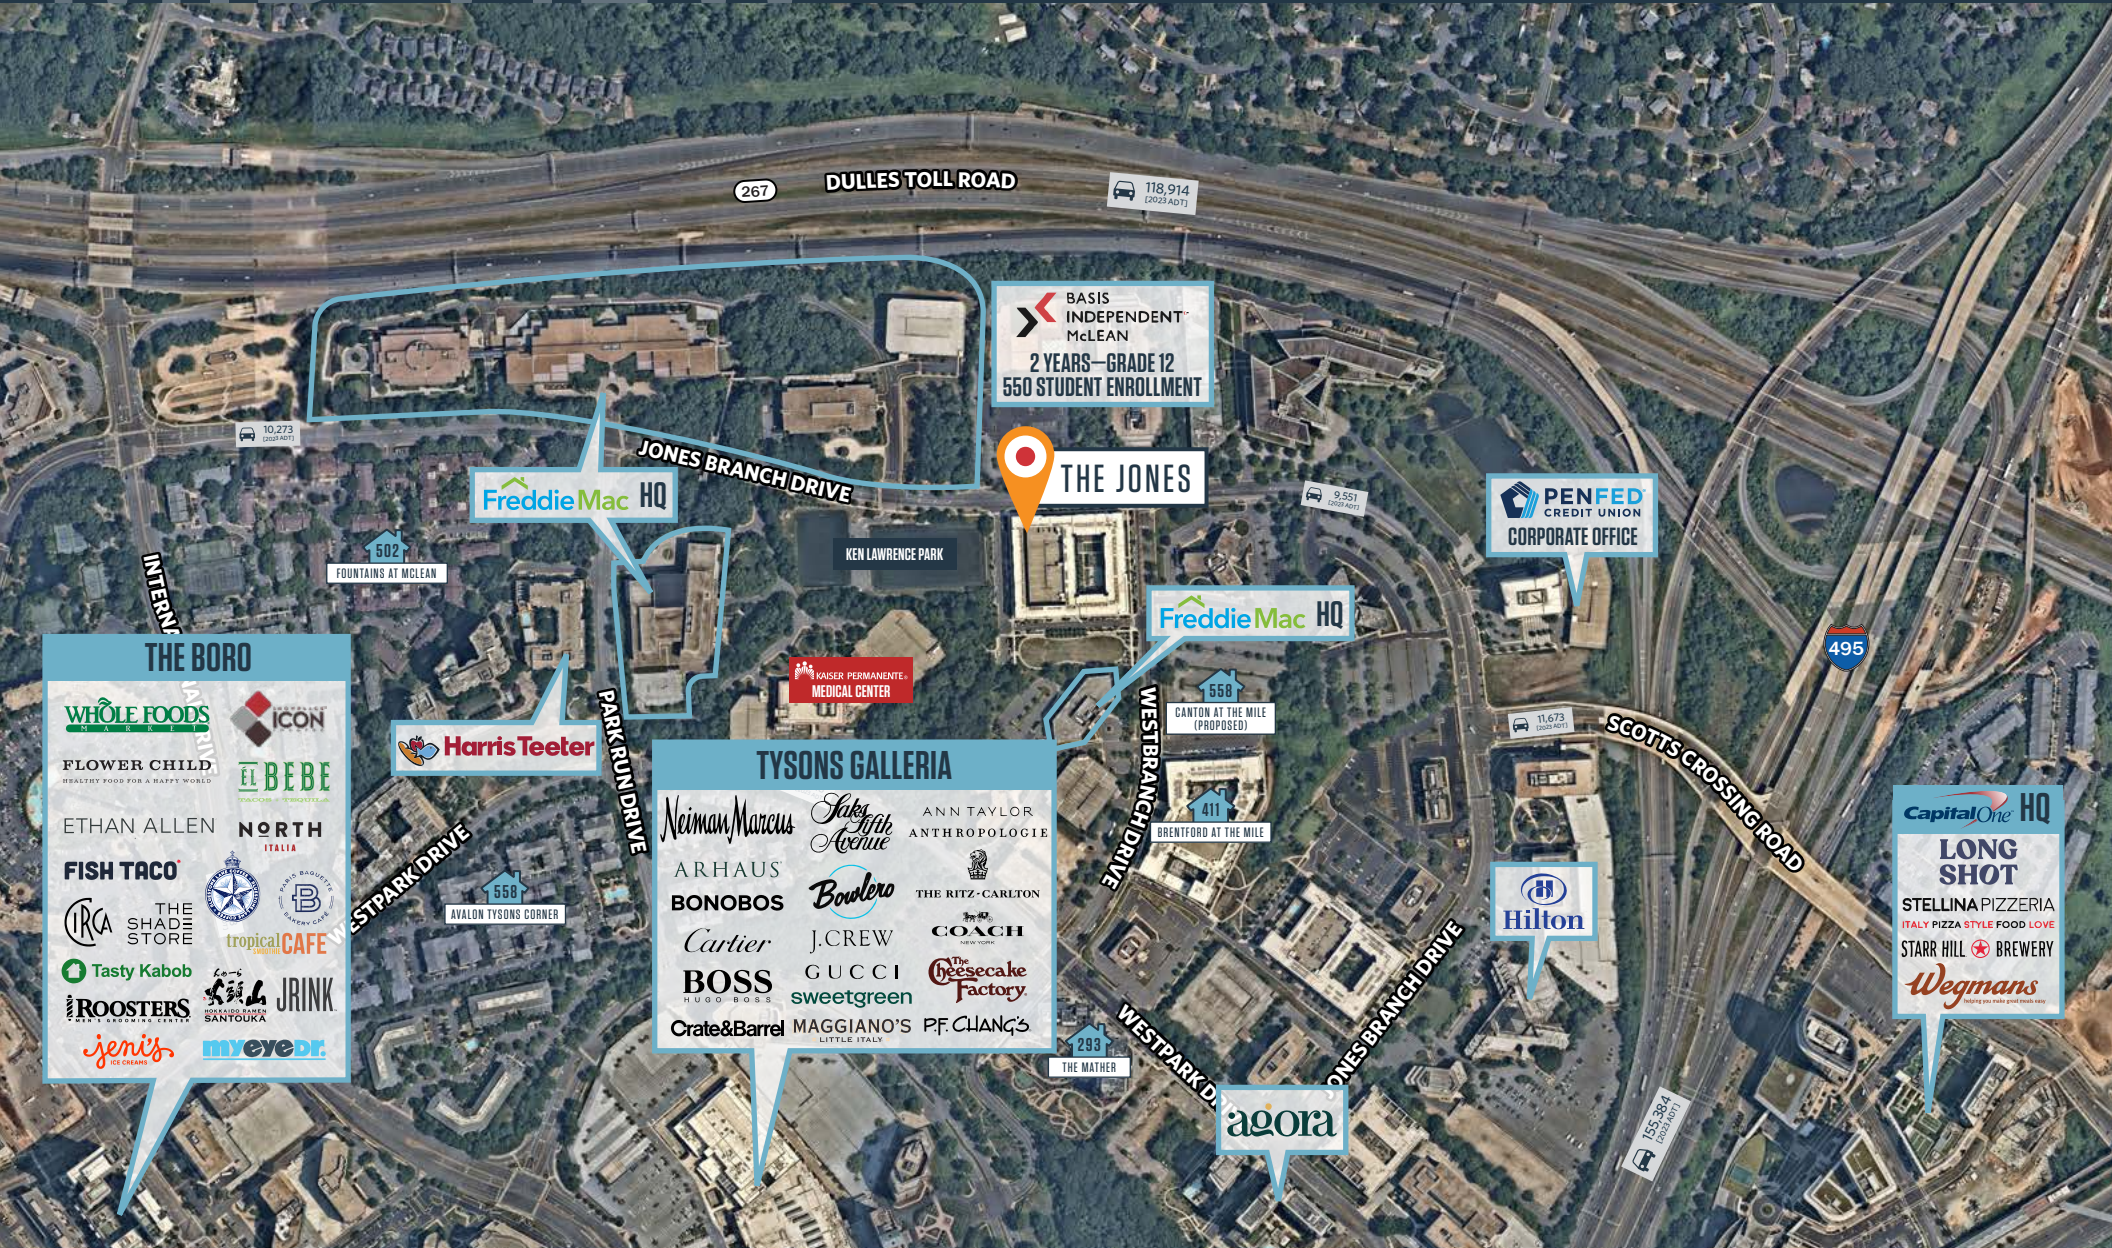

MID VIEW THE JONES

1500 WESTBRANCH DRIVE, TYSONS, VA 22102, FAIRFAX COUNTY

BASIS INDEPENDENT McLEAN
2 YEARS—GRADE 12
550 STUDENT ENROLLMENT

THE JONES

FreddieMac HQ

PENFED CREDIT UNION CORPORATE OFFICE

FreddieMac HQ

Harris Teeter

TYSONS GALLERIA

Hilton

Capital One HQ
LONG SHOT
STELLINA PIZZERIA
ITALY PIZZA STYLE FOOD LOVE
STARR HILL BREWERY
Wegmans

THE BORO

WHOLE FOODS MARKET
ICON
FLOWER CHILD
EL BEBE
ETHAN ALLEN
NORTH ITALIA
FISH TACO
THE SHAD STORE
CIRCA
TASTY KABOB
ROOSTERS
JENI'S ICE CREAM
my eye dr.

Neiman Marcus
Saks Fifth Avenue
ANN TAYLOR
ANTHROPOLOGIE
ARHAUS
BONOBOS
Cartier
BOSS HUGO BOSS
Crate&Barrel
Bowlero
THE RITZ-CARLTON
COACH
J.CREW
GUCCI
sweetgreen
The Cheesecake Factory
MAGGIANO'S LITTLE ITALY
P.F. CHANG'S

agora

LINDSEY ST. MAXENS

lstmaxens@klnb.com | 202-420-7769

MATT SKALET

m skalet@klnb.com | 202-420-7775