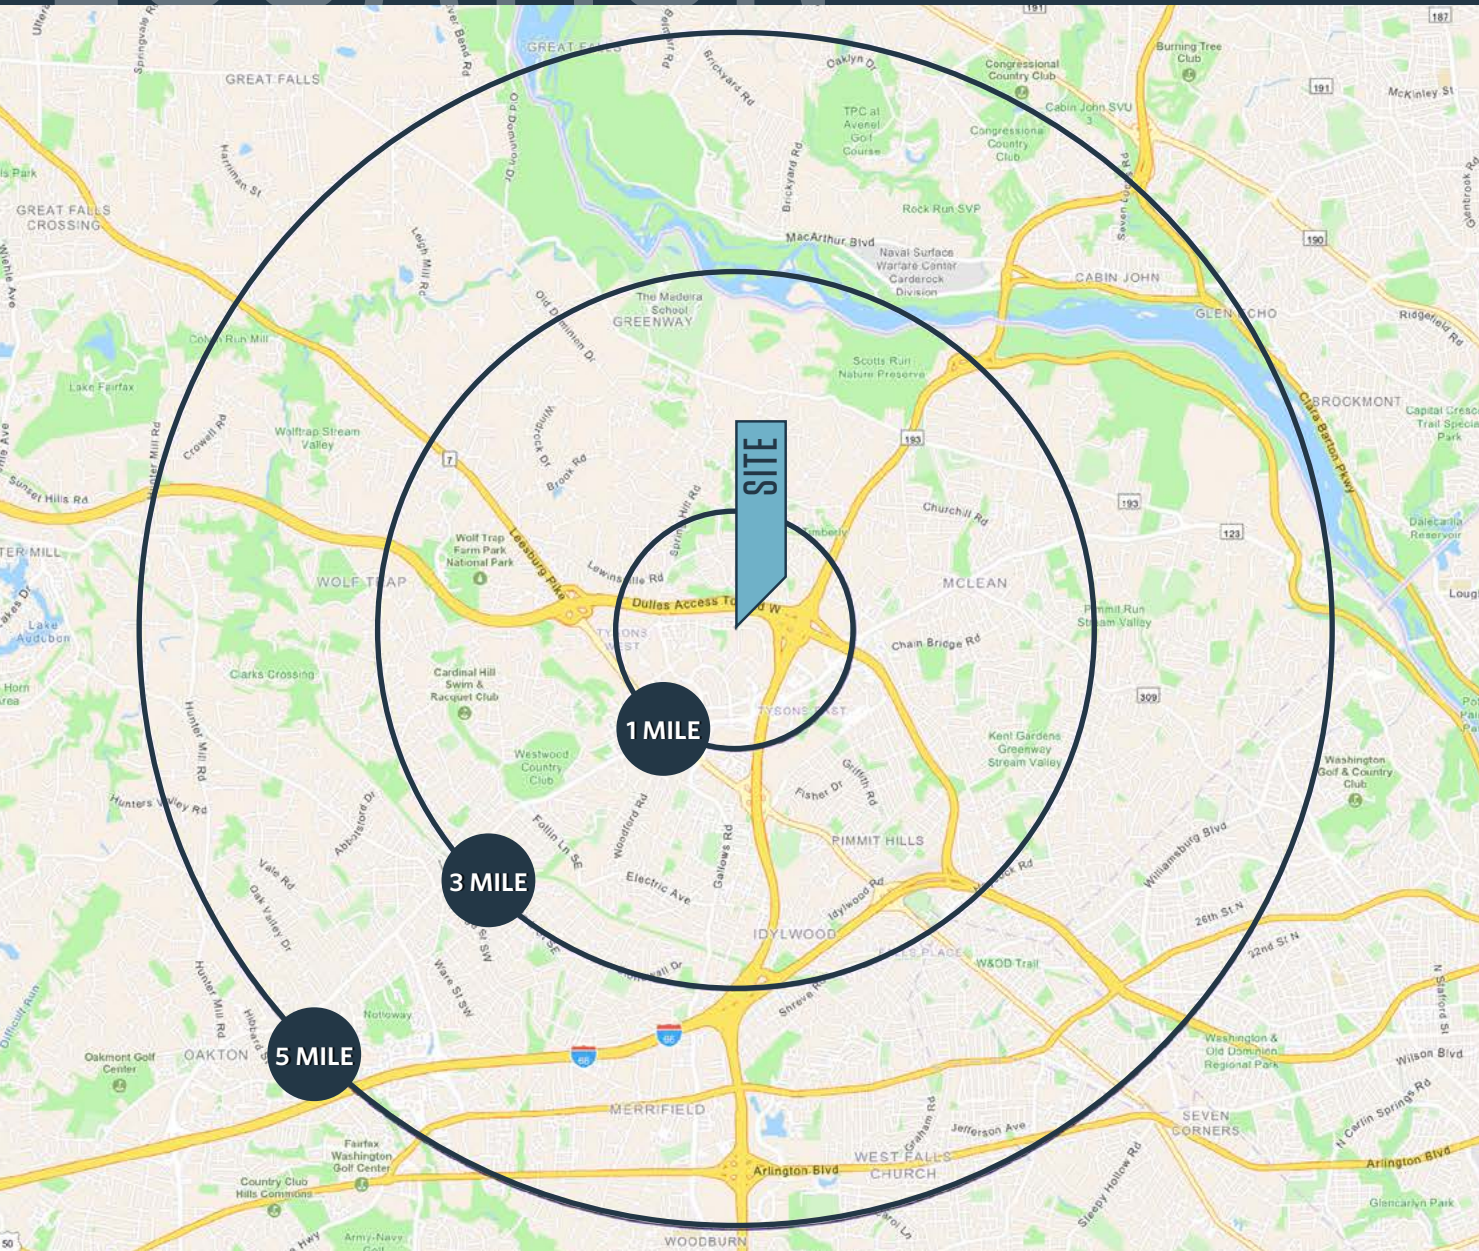

LOCATION

THE JONES

1500 WESTBRANCH DRIVE, TYSONS, VA 22102, FAIRFAX COUNTY

DEMOGRAPHICS | 2024:

	1-MILE	3-MILE	5-MILE
Population	19,876	96,922	247,865
Daytime Population	55,662	131,279	210,281
Households	10,134	38,078	91,871
Average HH Income	$190,833	$240,239	$245,202

[CLICK TO DOWNLOAD DEMOGRAPHIC REPORT](#)

TRAFFIC COUNTS | 2023:

I-495	155,384 ADT
Dulles Toll Road (267)	118,914 ADT
Jones Branch Rd	9,539 ADT

LINDSEY ST. MAXENS

lstmaxens@klnb.com | 202-420-7769

MATT SKALET

mkalet@klnb.com | 202-420-7775