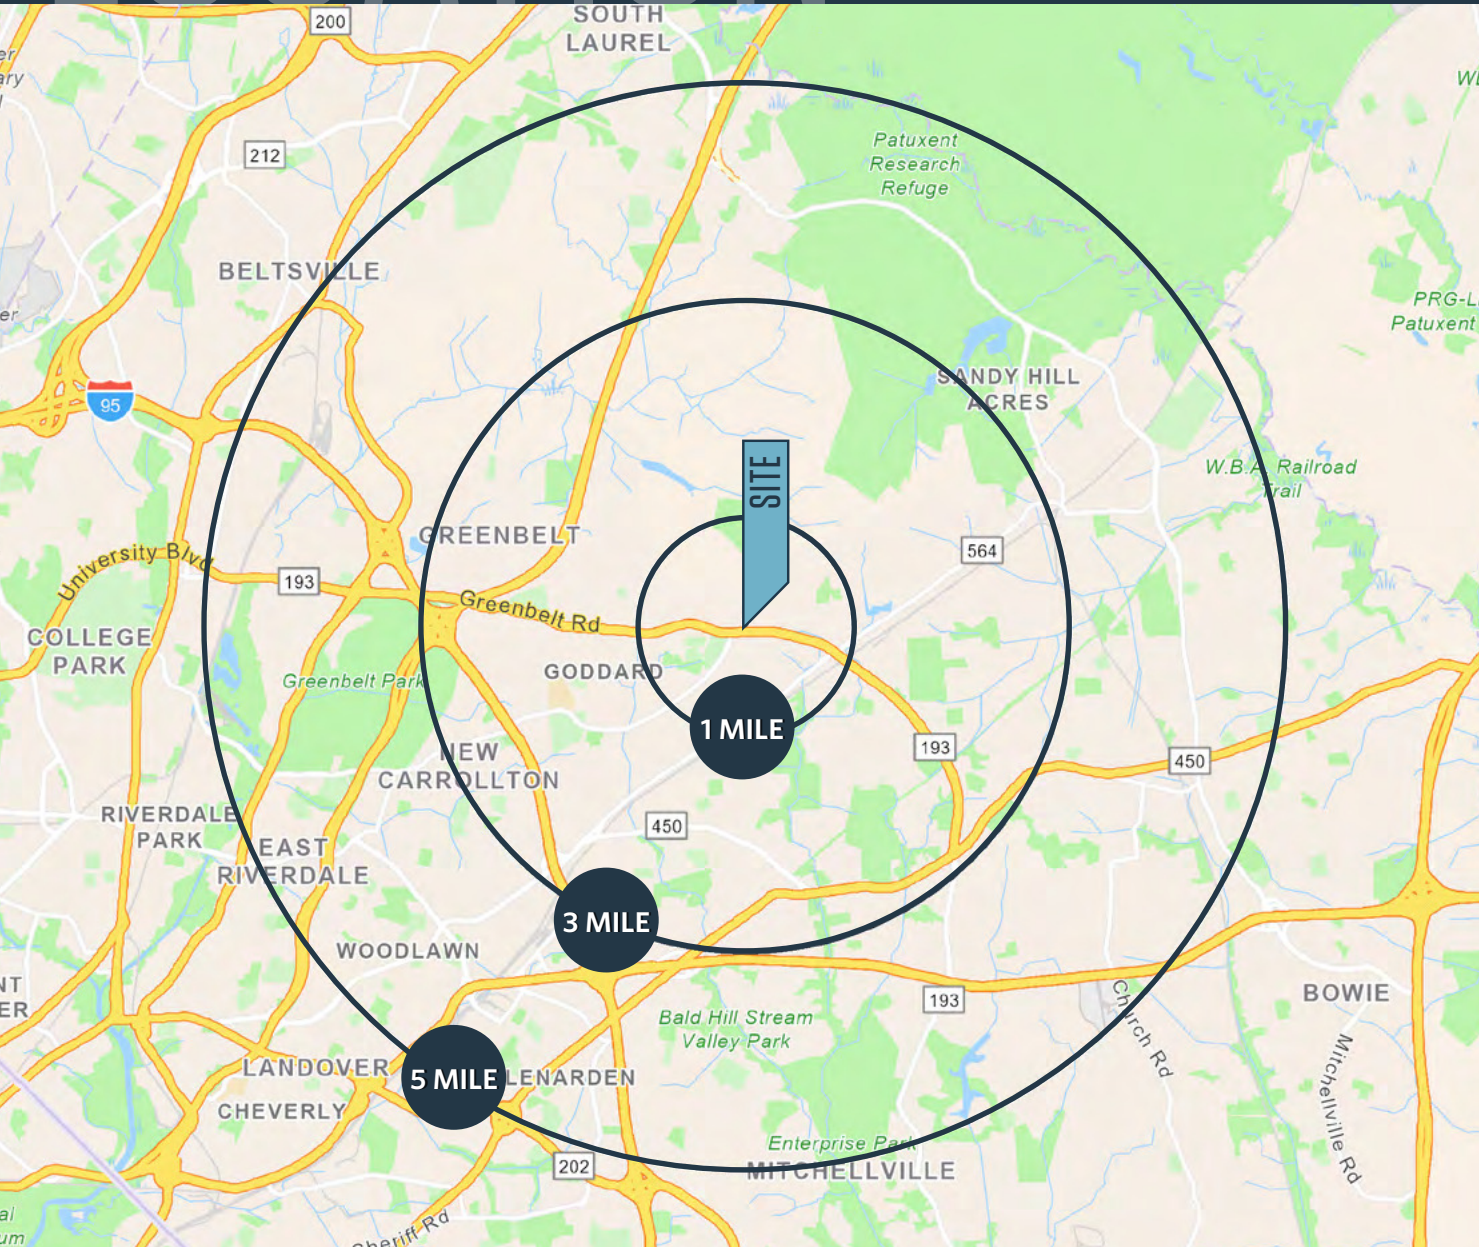

## RETAIL FOR LEASE

- Approximately 24,348 SF retail center located along Greenbelt Road (37,484 ADT).
- Daytime population over 50,000 employees within 3 miles, including Goddard Space Flight Center.
- 911 SF and 1,341 SF available for lease.

# LOCATION

# AEROSPACE PLACE

9900 GREENBELT ROAD, LANHAM, MD 20706, PRINCE GEORGE'S COUNTY