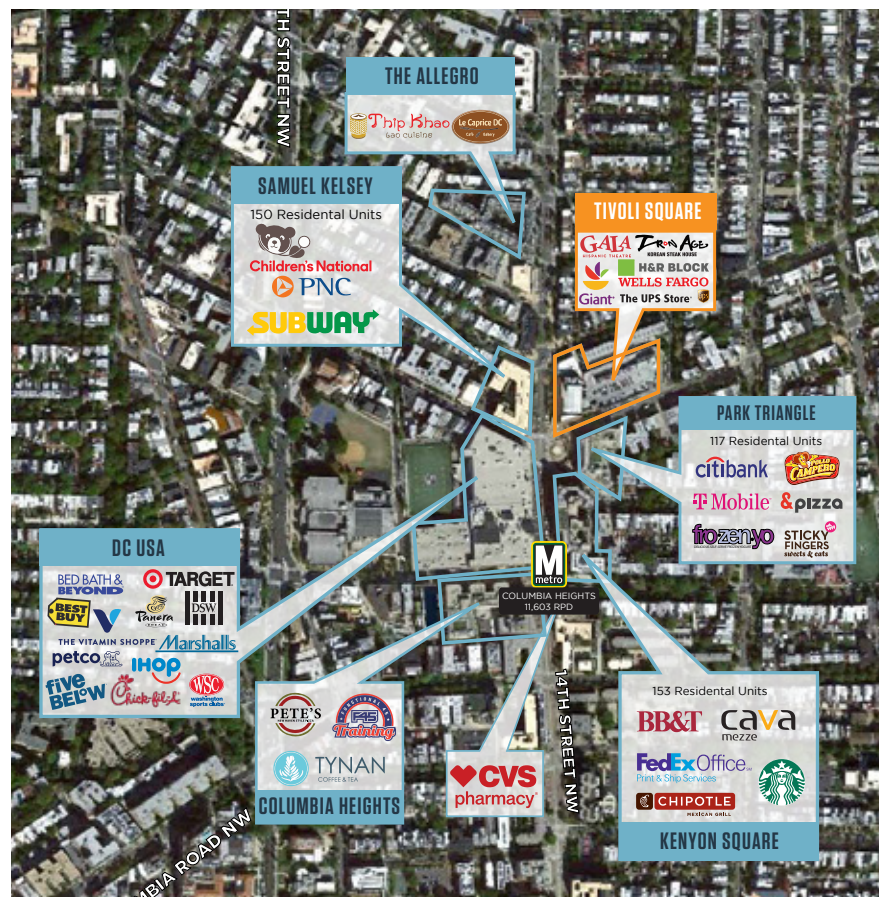

SMALL ATTRACTIVE OFFICE SUITES AVAILABLE NOW

SPACE HIGHLIGHTS

- Suite Mezzanine 100 - 1,571 RSF
- Suite Mezzanine 110 - 1,000 RSF
- Rental Rate: \$38.00-\$39.50 per RSF, Full Service
- Term: 2-5 Years
- Available July 2025
- Abundance of Natural Lights in Suites

TIVOLI SQUARE

- Located in the Columbia Heights sub-market in the Giant anchored mixed-use project
- Columbia Heights Metro rail is a block away
- Located across from the DC USA retail complex
- Office tenant and retail parking available

MEZZANINE