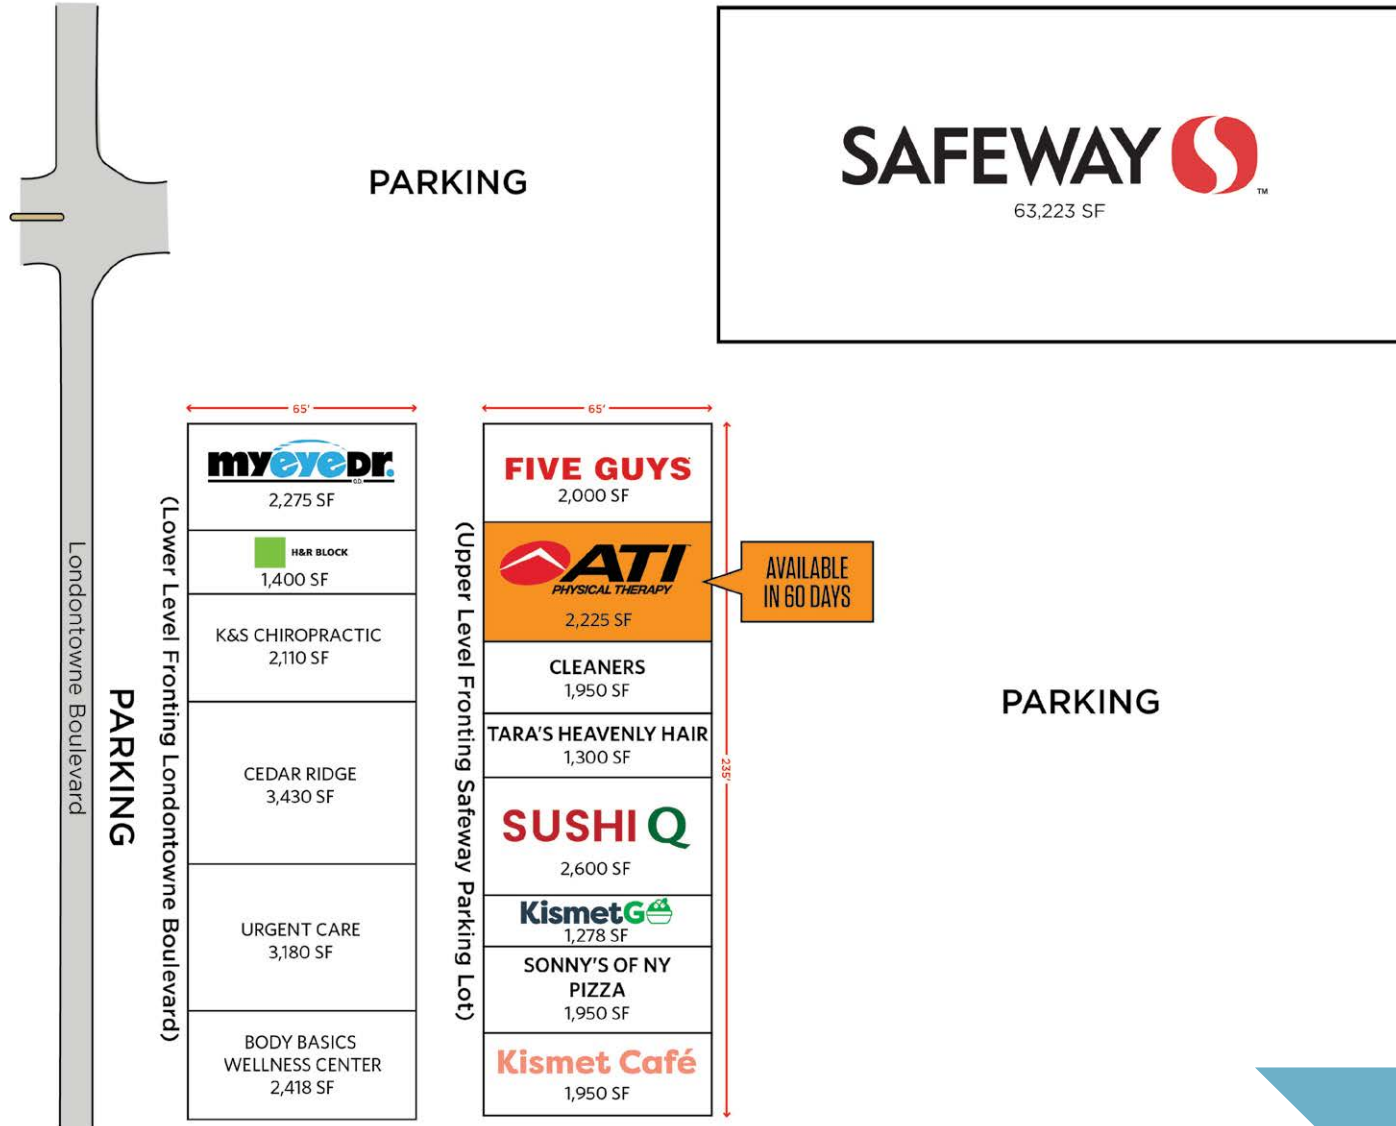

LONDONTOWNE SQUARE

1311 Londontowne Blvd, Eldersburg, MD 21014
Carroll County

SITE PLAN

Amanda DeVinney
adevinney@klnb.com
443-632-2045

Michael Ginsburg
mginsburg@klnb.com
443-632-2041

Brian Finkelstein
bfinkelstein@klnb.com
443-632-2076

100 West Road, Suite 505
Towson, MD 21204
klnb.com