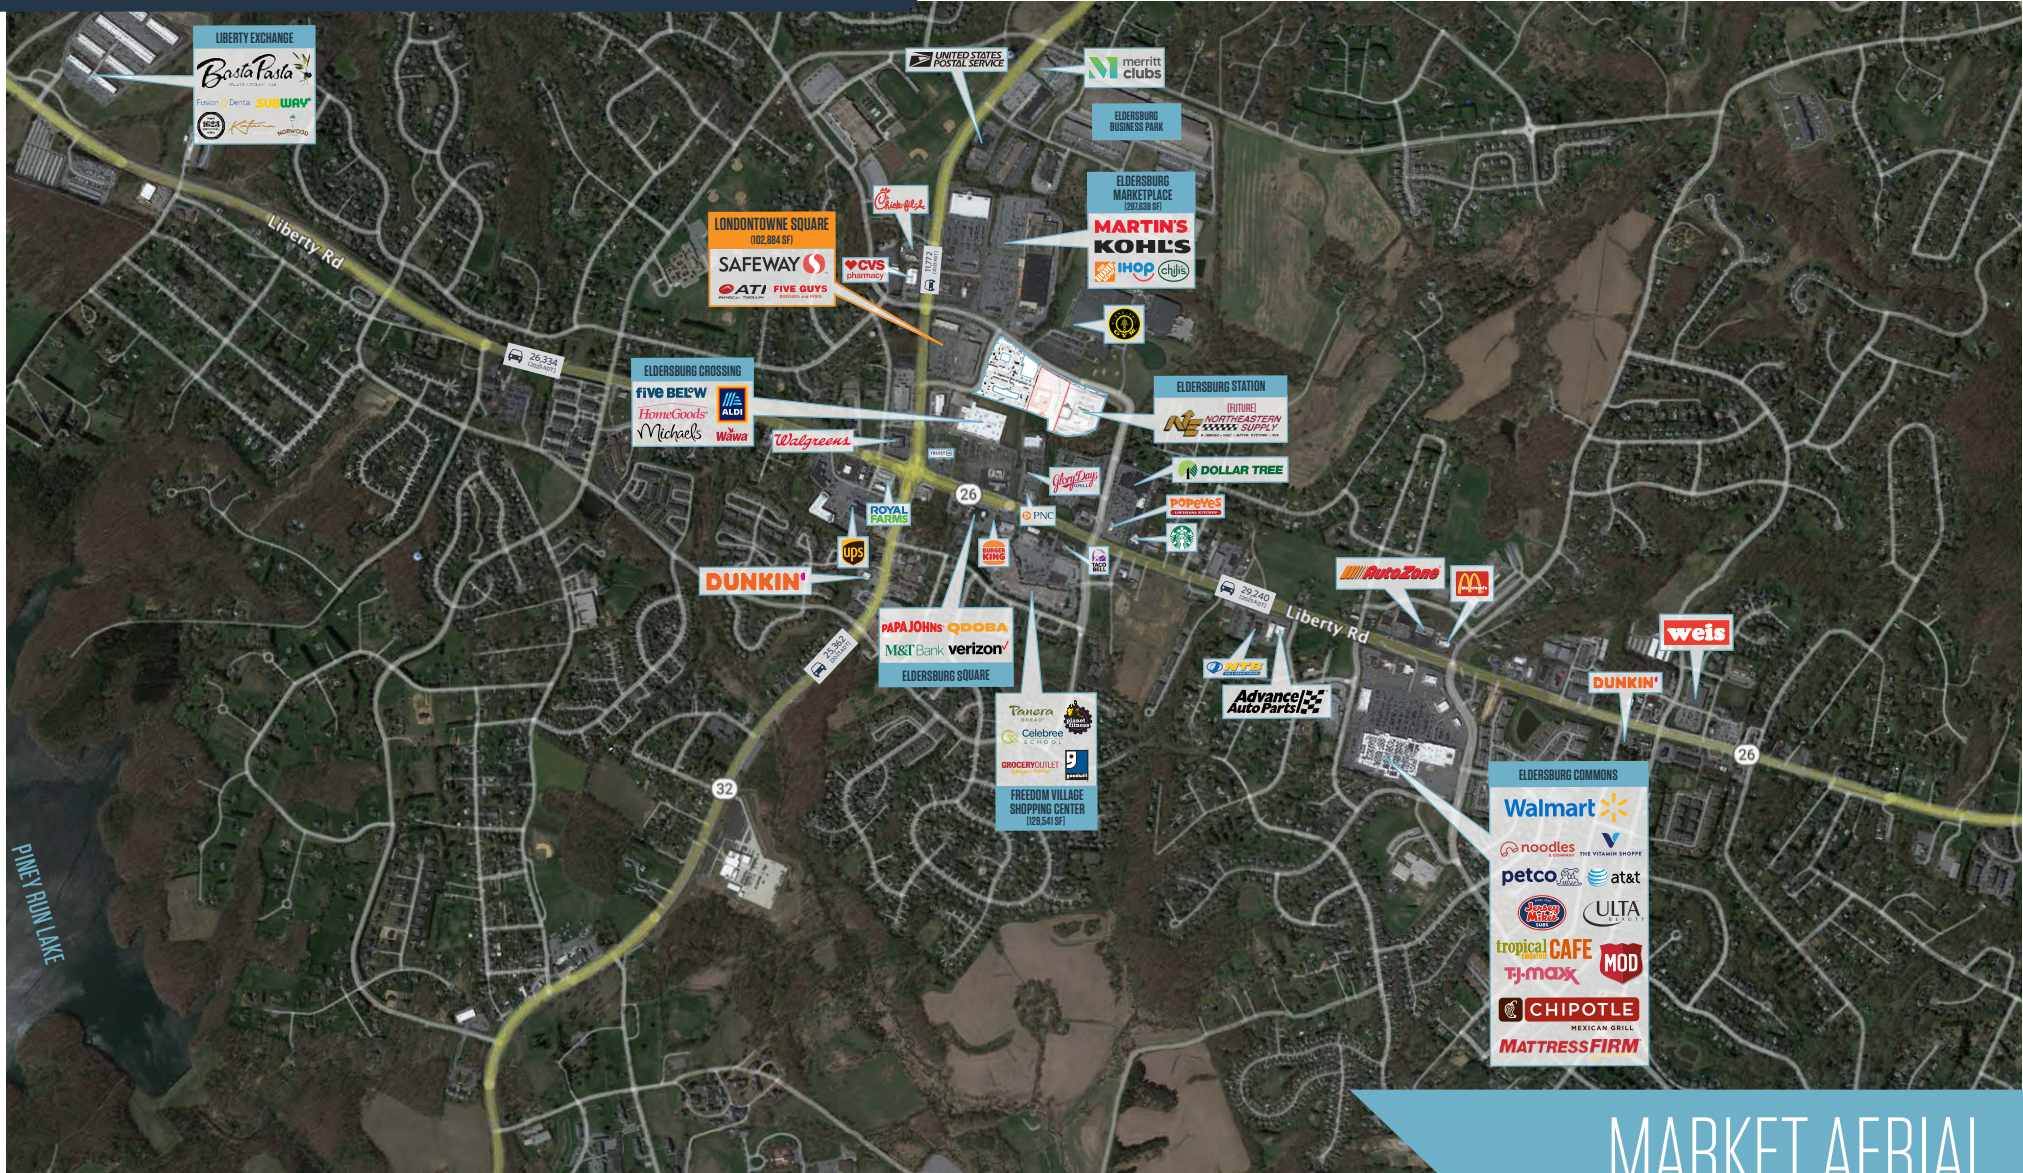

LONDONTOWNE SQUARE

1311 Londontowne Blvd, Eldersburg, MD 21014
Carroll County

MARKET AERIAL

Amanda DeVinney
adevinney@klnb.com
443-632-2045

Michael Ginsburg
mginsburg@klnb.com
443-632-2041

Brian Finkelstein
bfinkelstein@klnb.com
443-632-2076

100 West Road, Suite 505
Towson, MD 21204
klnb.com