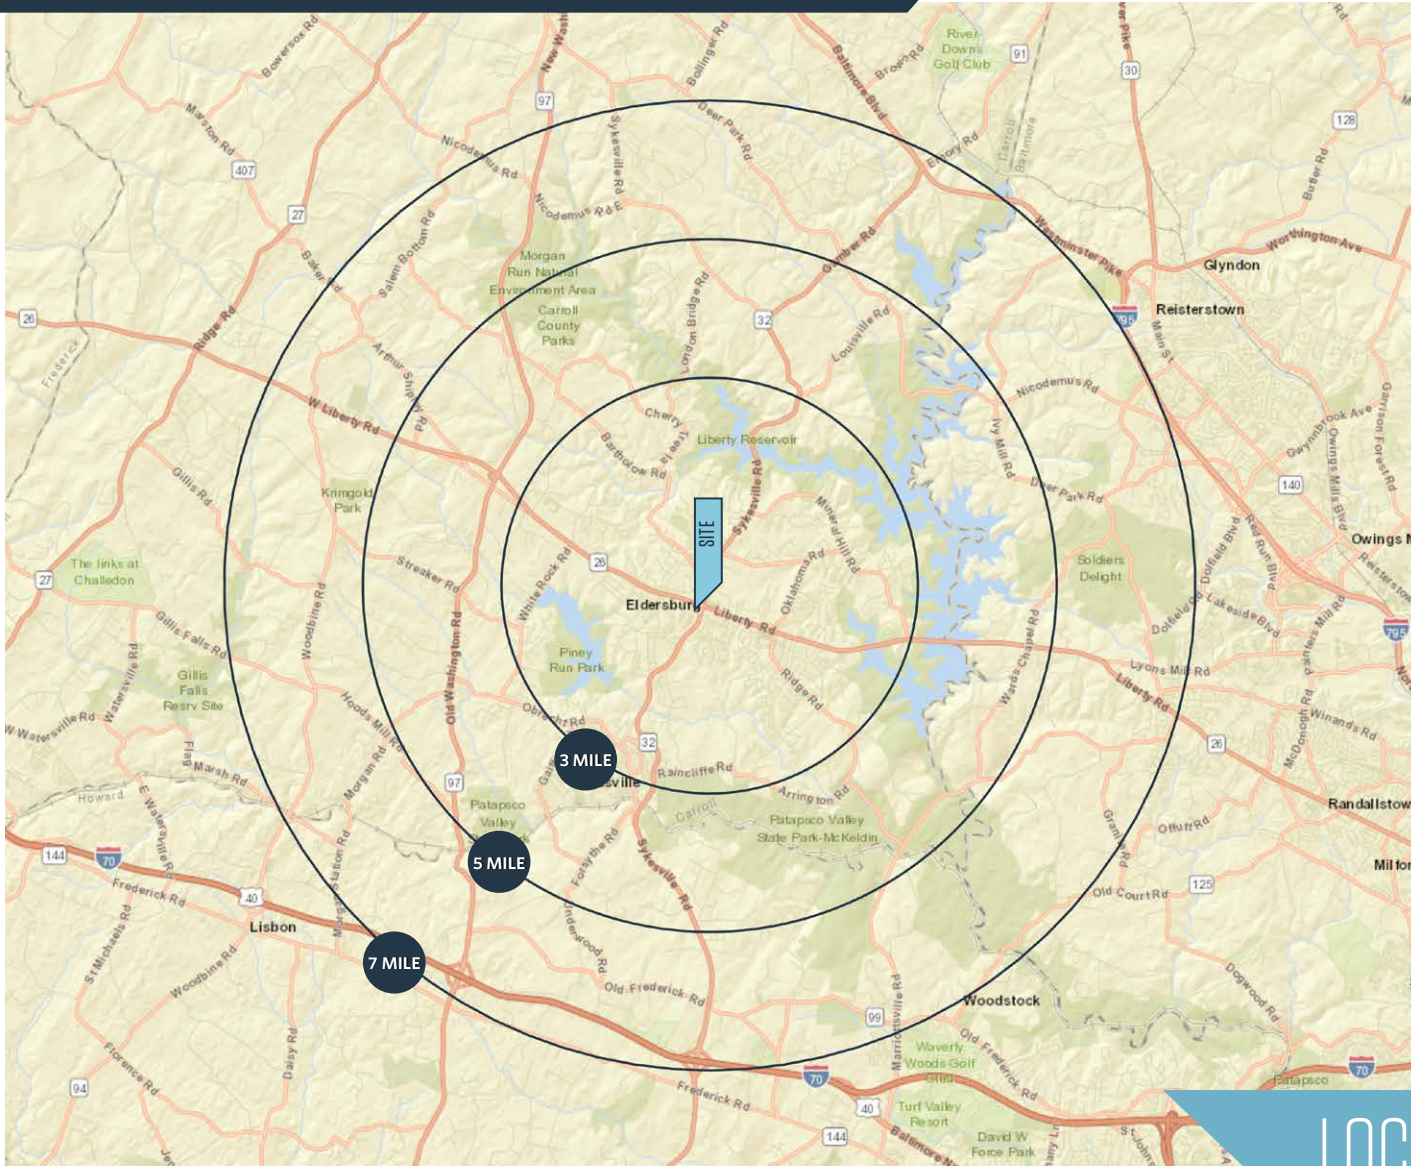

LONDONTOWNE SQUARE

1311 Londontowne Blvd, Eldersburg, MD 21014
Carroll County

AVAILABLE SPACE

- 2,225 SF [60 Days]

DEMOGRAPHICS | 2024:

3-MILE	5-MILE	7-MILE
Population		
32,319	45,768	71,249
Daytime Population		
26,817	36,018	54,141
Households		
11,437	16,225	25,412
Average HH Income		
$180,575	$178,430	$177,537

[CLICK TO DOWNLOAD DEMOGRAPHIC REPORT](#)

TRAFFIC COUNTS | 2023:

Liberty Rd [Rt. 26]	29,240 ADT
Sykesville Rd [Rt. 32]	11,772 ADT

LOCATION & DEMOGRAPHICS

Amanda DeVinney
adevinney@klnb.com
443-632-2045

Michael Ginsburg
mginsburg@klnb.com
443-632-2041

Brian Finkelstein
bfinkelstein@klnb.com
443-632-2076

100 West Road, Suite 505
Towson, MD 21204
klnb.com