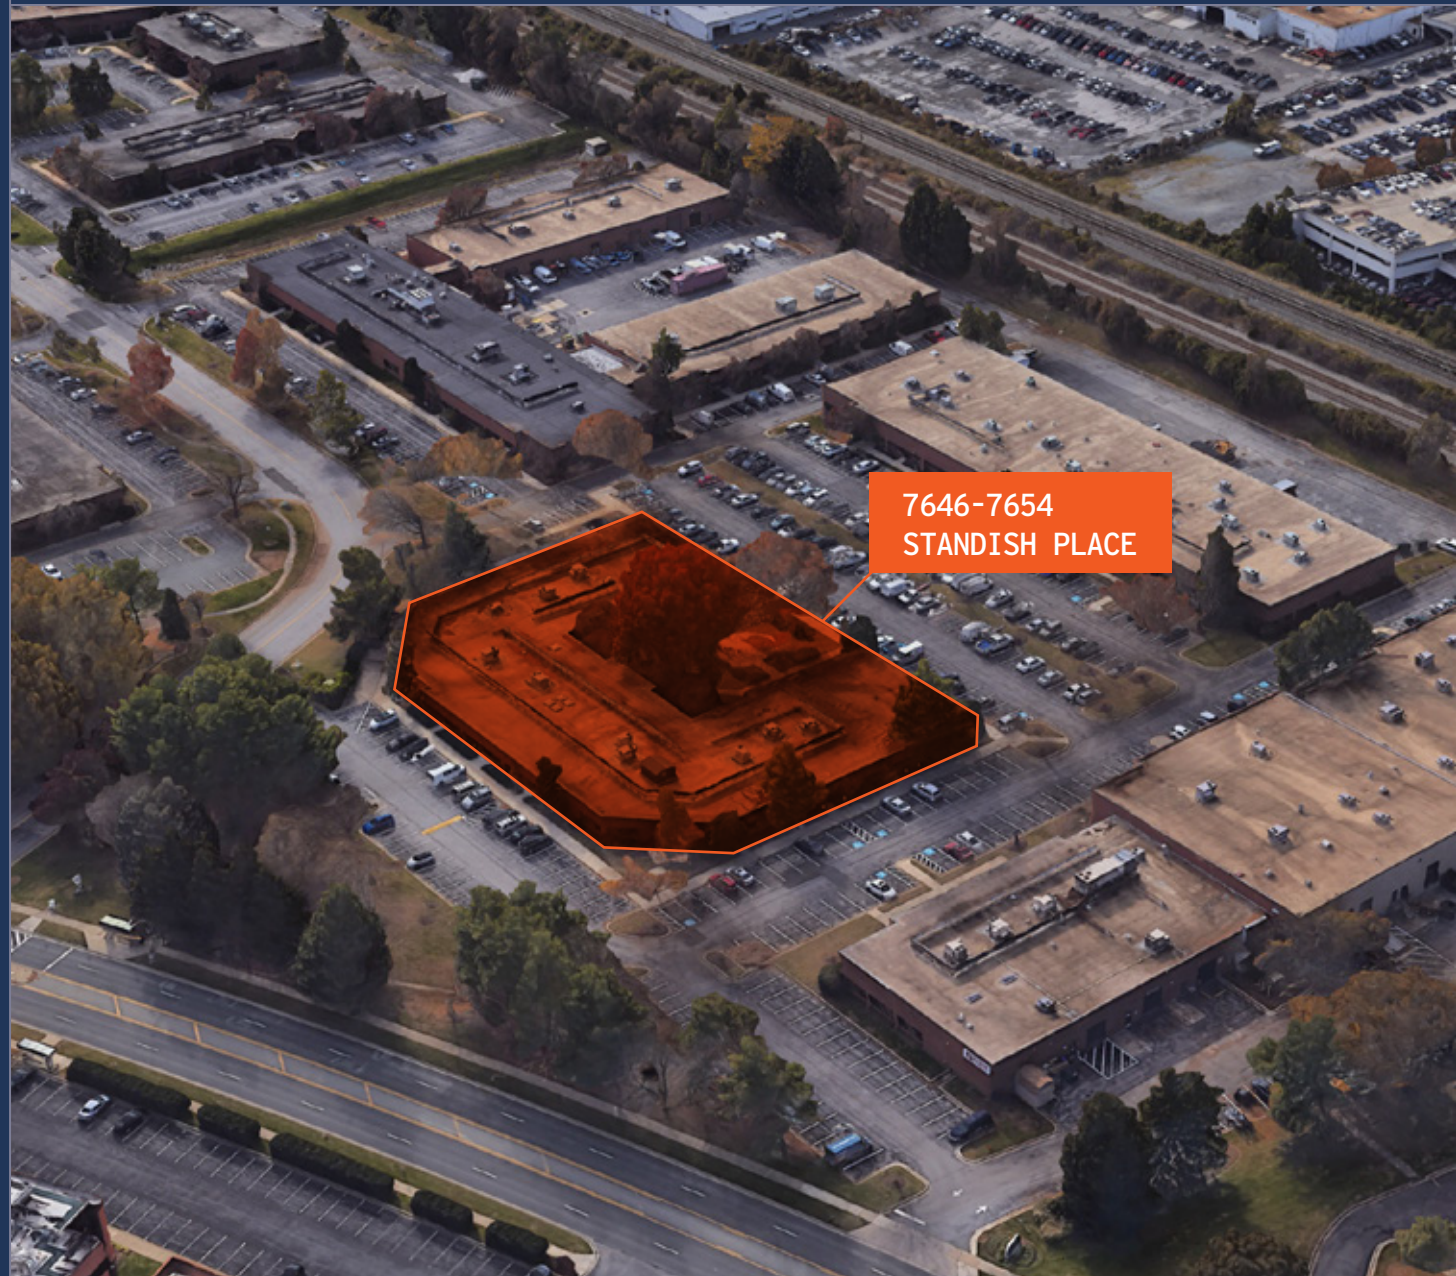

# METRO PARK NORTH

OFFICE SPACE  
FOR LEASE

---

7646 - 7654  
Standish  
Place

Rockville, MD