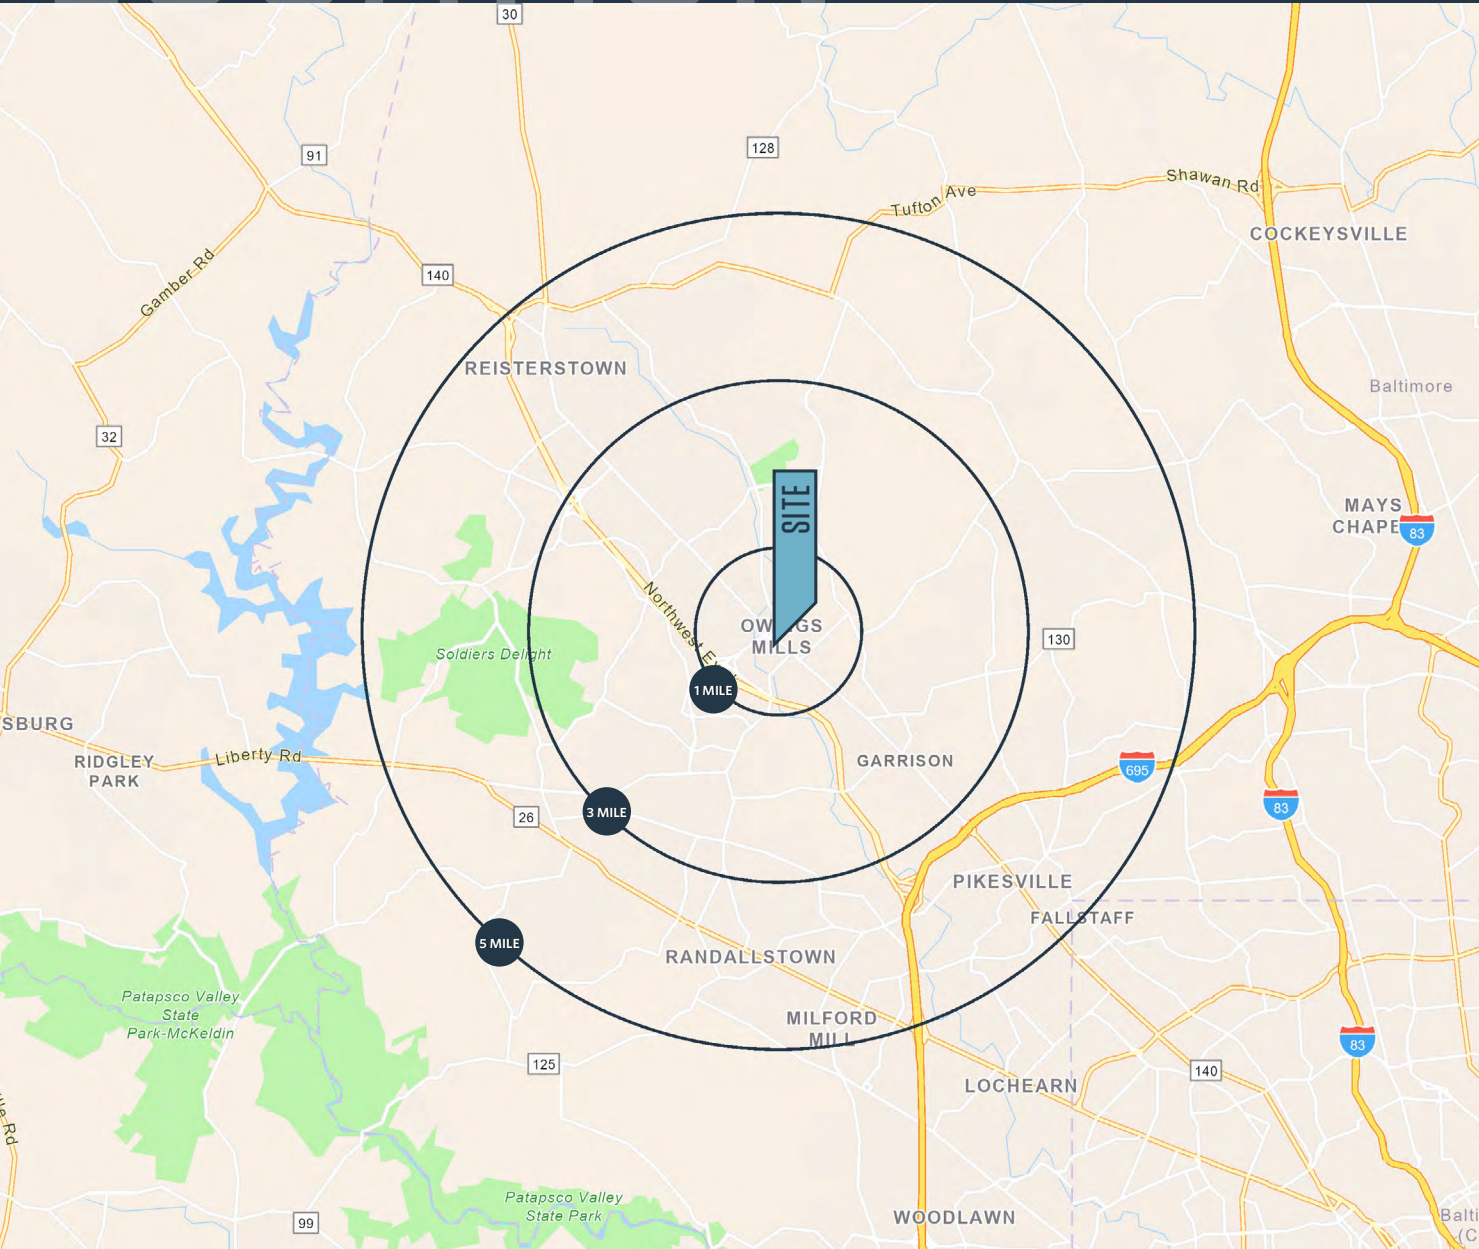

LOCATION

GARRISON FOREST PLAZA

10317 REISTERSTOWN ROAD, OWINGS MILLS, MD 21117, BALTIMORE COUNTY

AVAILABLE SPACE:

- 11,604 SF

DEMOGRAPHICS | 2024:

1-MILE	3-MILE	5-MILE
Population		
11,222	77,263	169,439
Daytime Population		
15,107	73,349	149,978
Households		
4,162	30,789	66,742
Average HH Income		
$111,498	$126,370	$128,593

[CLICK TO DOWNLOAD DEMOGRAPHIC REPORT](#)

TRAFFIC COUNTS | 2023:

Reisterstown Rd	34,364 ADT
Owings Mills Blvd	40,932 ADT

MICHAEL GINSBURG

mginsburg@klnb.com | 443-632-2041

RYAN MINNEHAN

rminnehan@klnb.com | 443-632-2088

RACHEL KLEIN

rklein@klnb.com | 443-632-2087