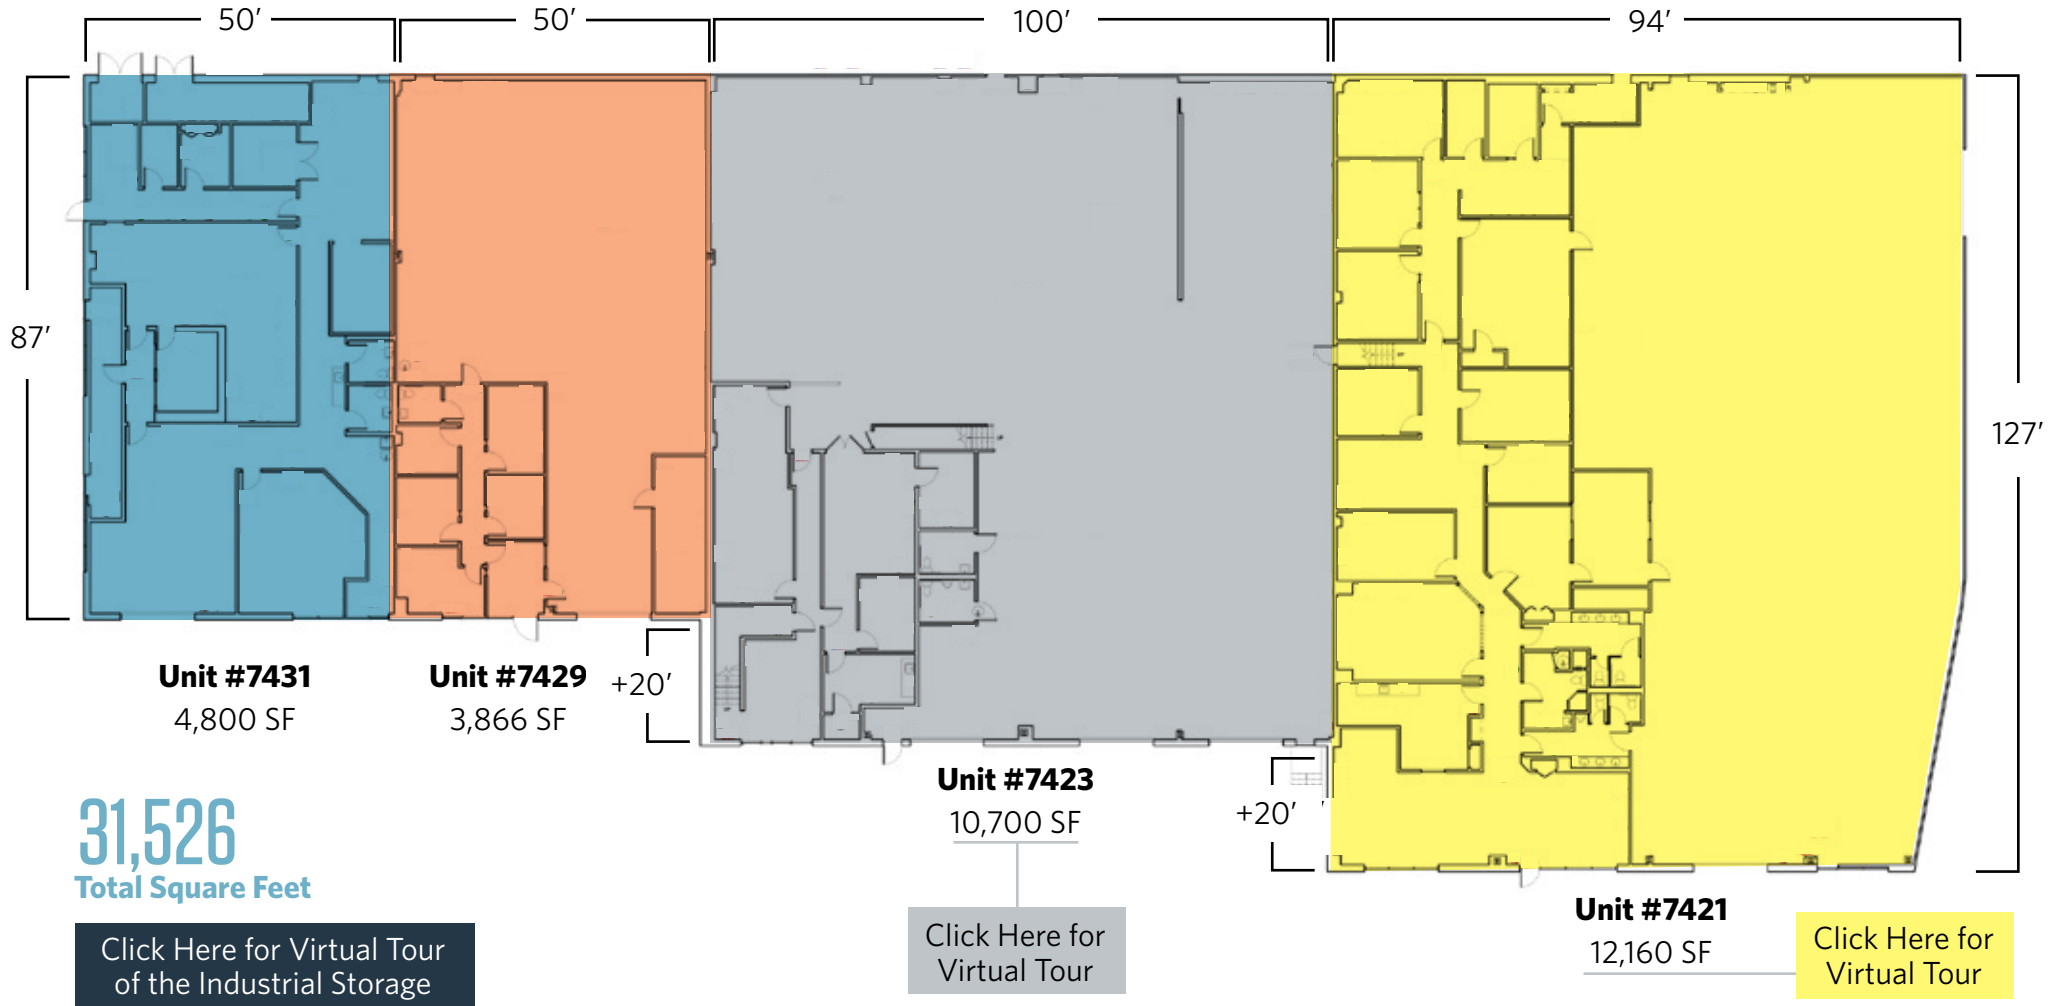

7419-7431 LINDBERGH DR

Gaithersburg, MD 20879
Montgomery County

FLEX/ WAREHOUSE FLOOR PLAN

*All measurements are approximate and intended for estimating purposes only.

Kenneth Fellows
kfellows@klnb.com
301-222-0210

Robert Pugh
rpugh@klnb.com
301-222-0211

Lucas Glaeser
lglaeser@klnb.com
301-265-5614

12435 Park Potomac Ave, Suite 250
Rockville MD, 20854
klnb.com