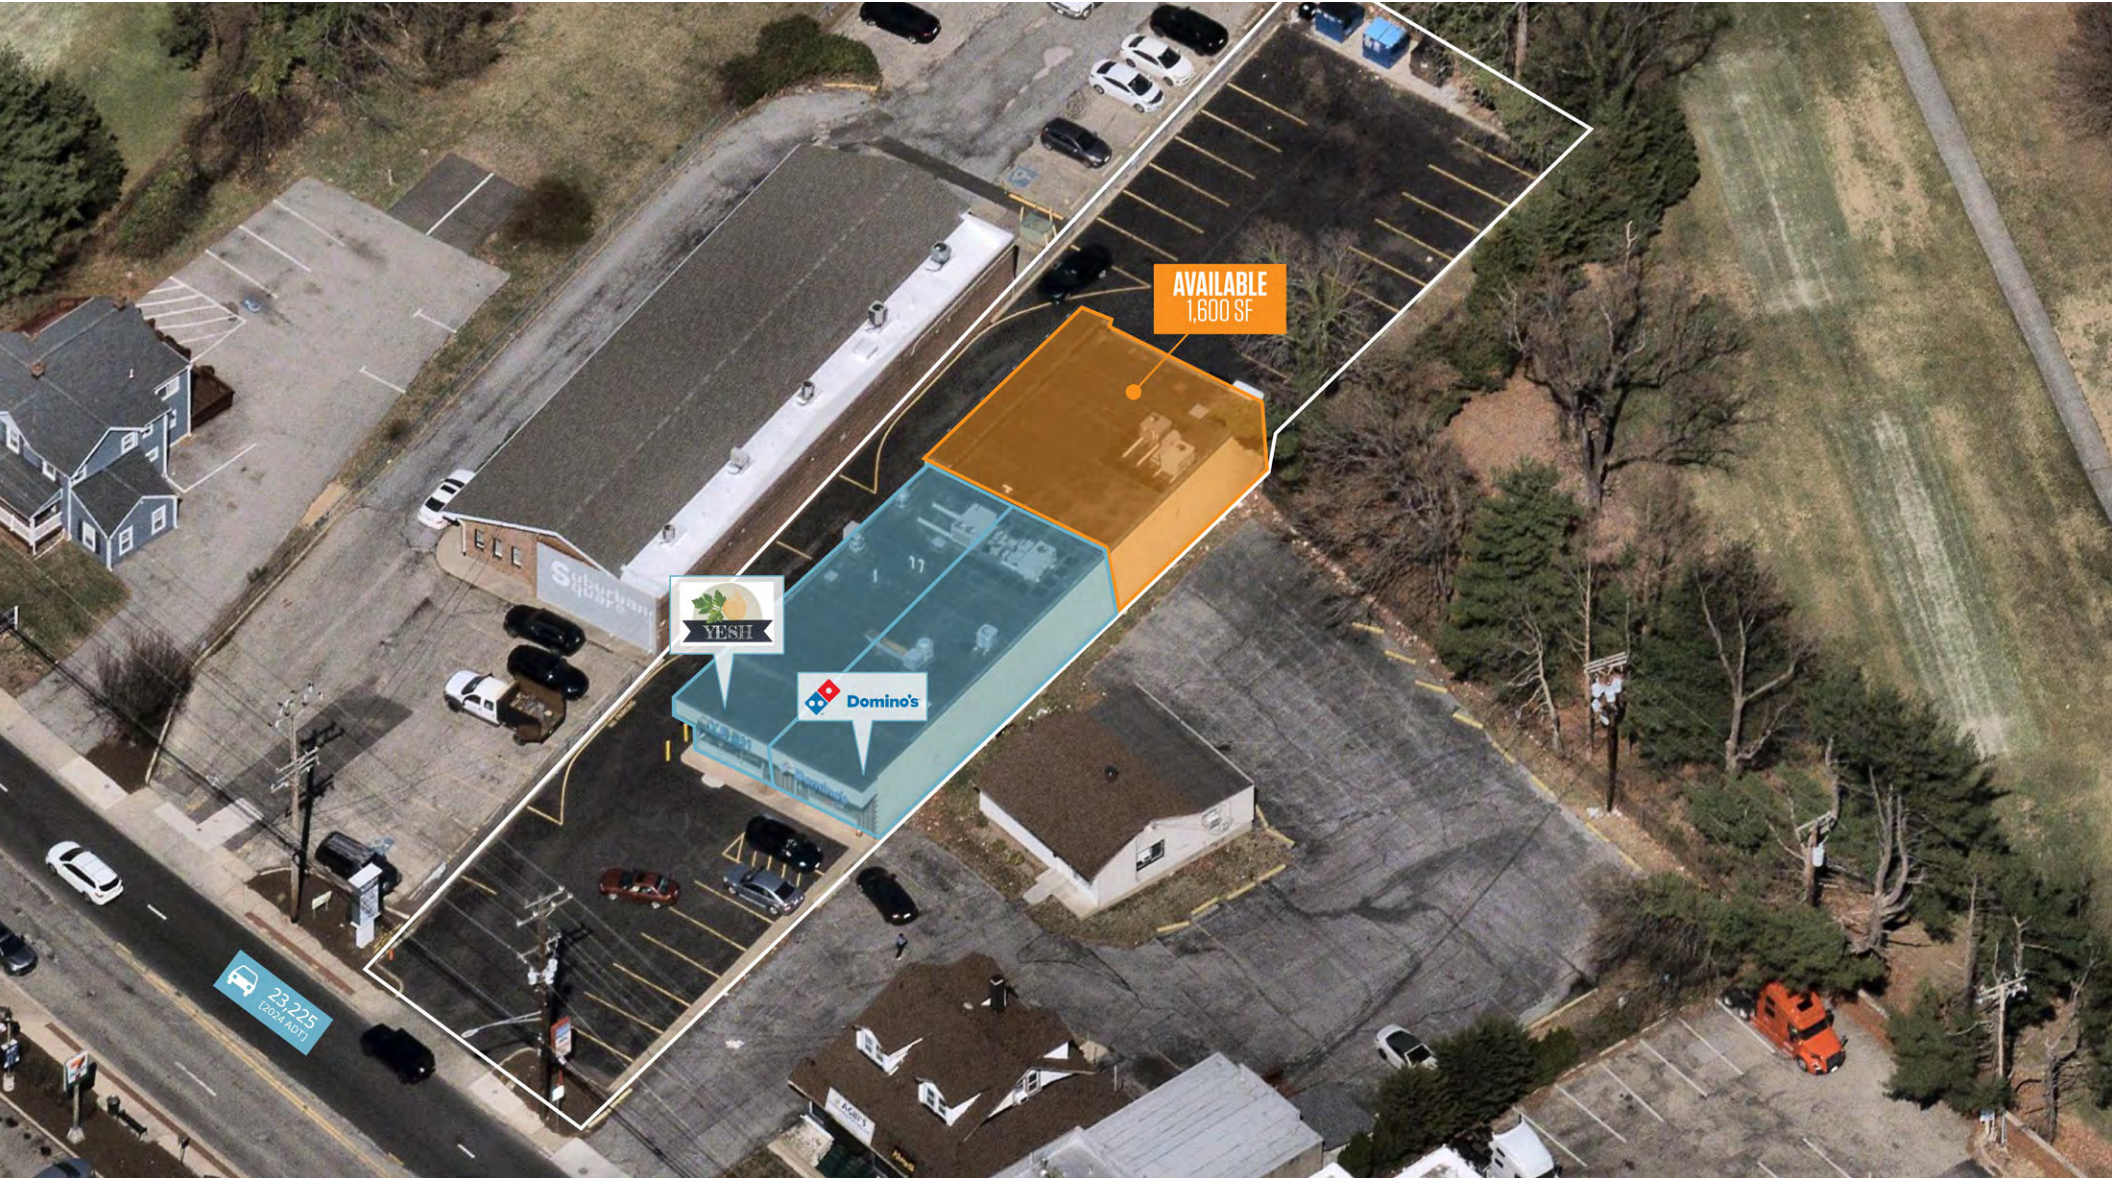

607 REISTERSTOWN RD

Pikesville, MD 21208
Baltimore County

CLOSE-UP AERIAL

Amanda DeVinney
adevinney@klnb.com
443-632-2045

Brian Finkelstein
bfinkelstein@klnb.com
443-632-2076

Joe Mekulski
jmekulski@klnb.com
443-632-1343

100 West Road, Suite 505
Towson, MD 21204
klnb.com