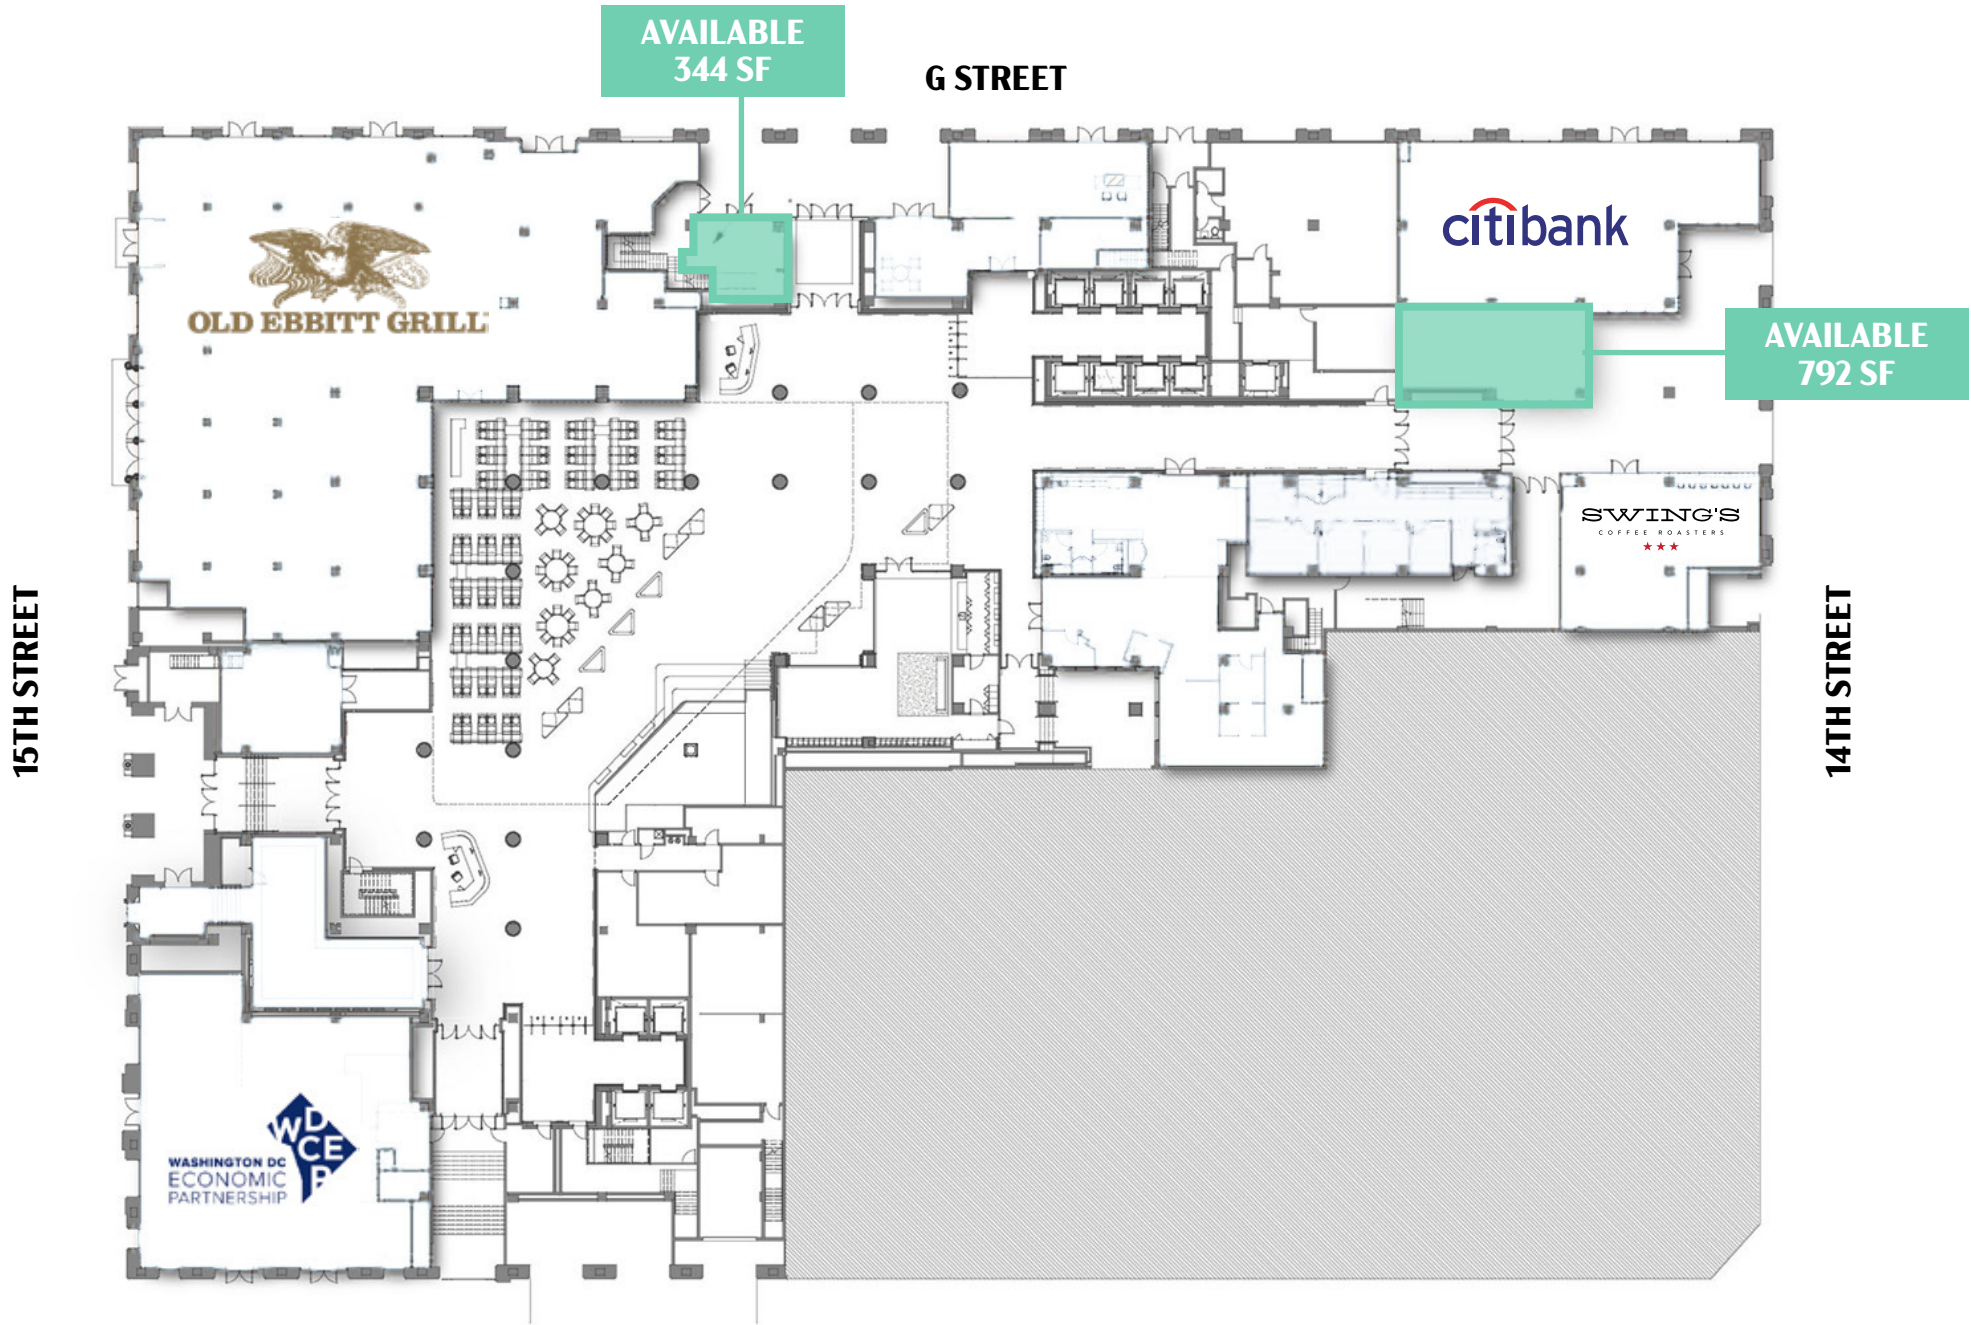

MET SQ

OLD EBBITT GRILL

SWING'S COFFEE ROASTERS

citibank

MET SQUARE / 1440 G STREET NW

SITE PLAN

1 4 4 0 G S t r e e t N W

FOR INQUIRIES CONTACT