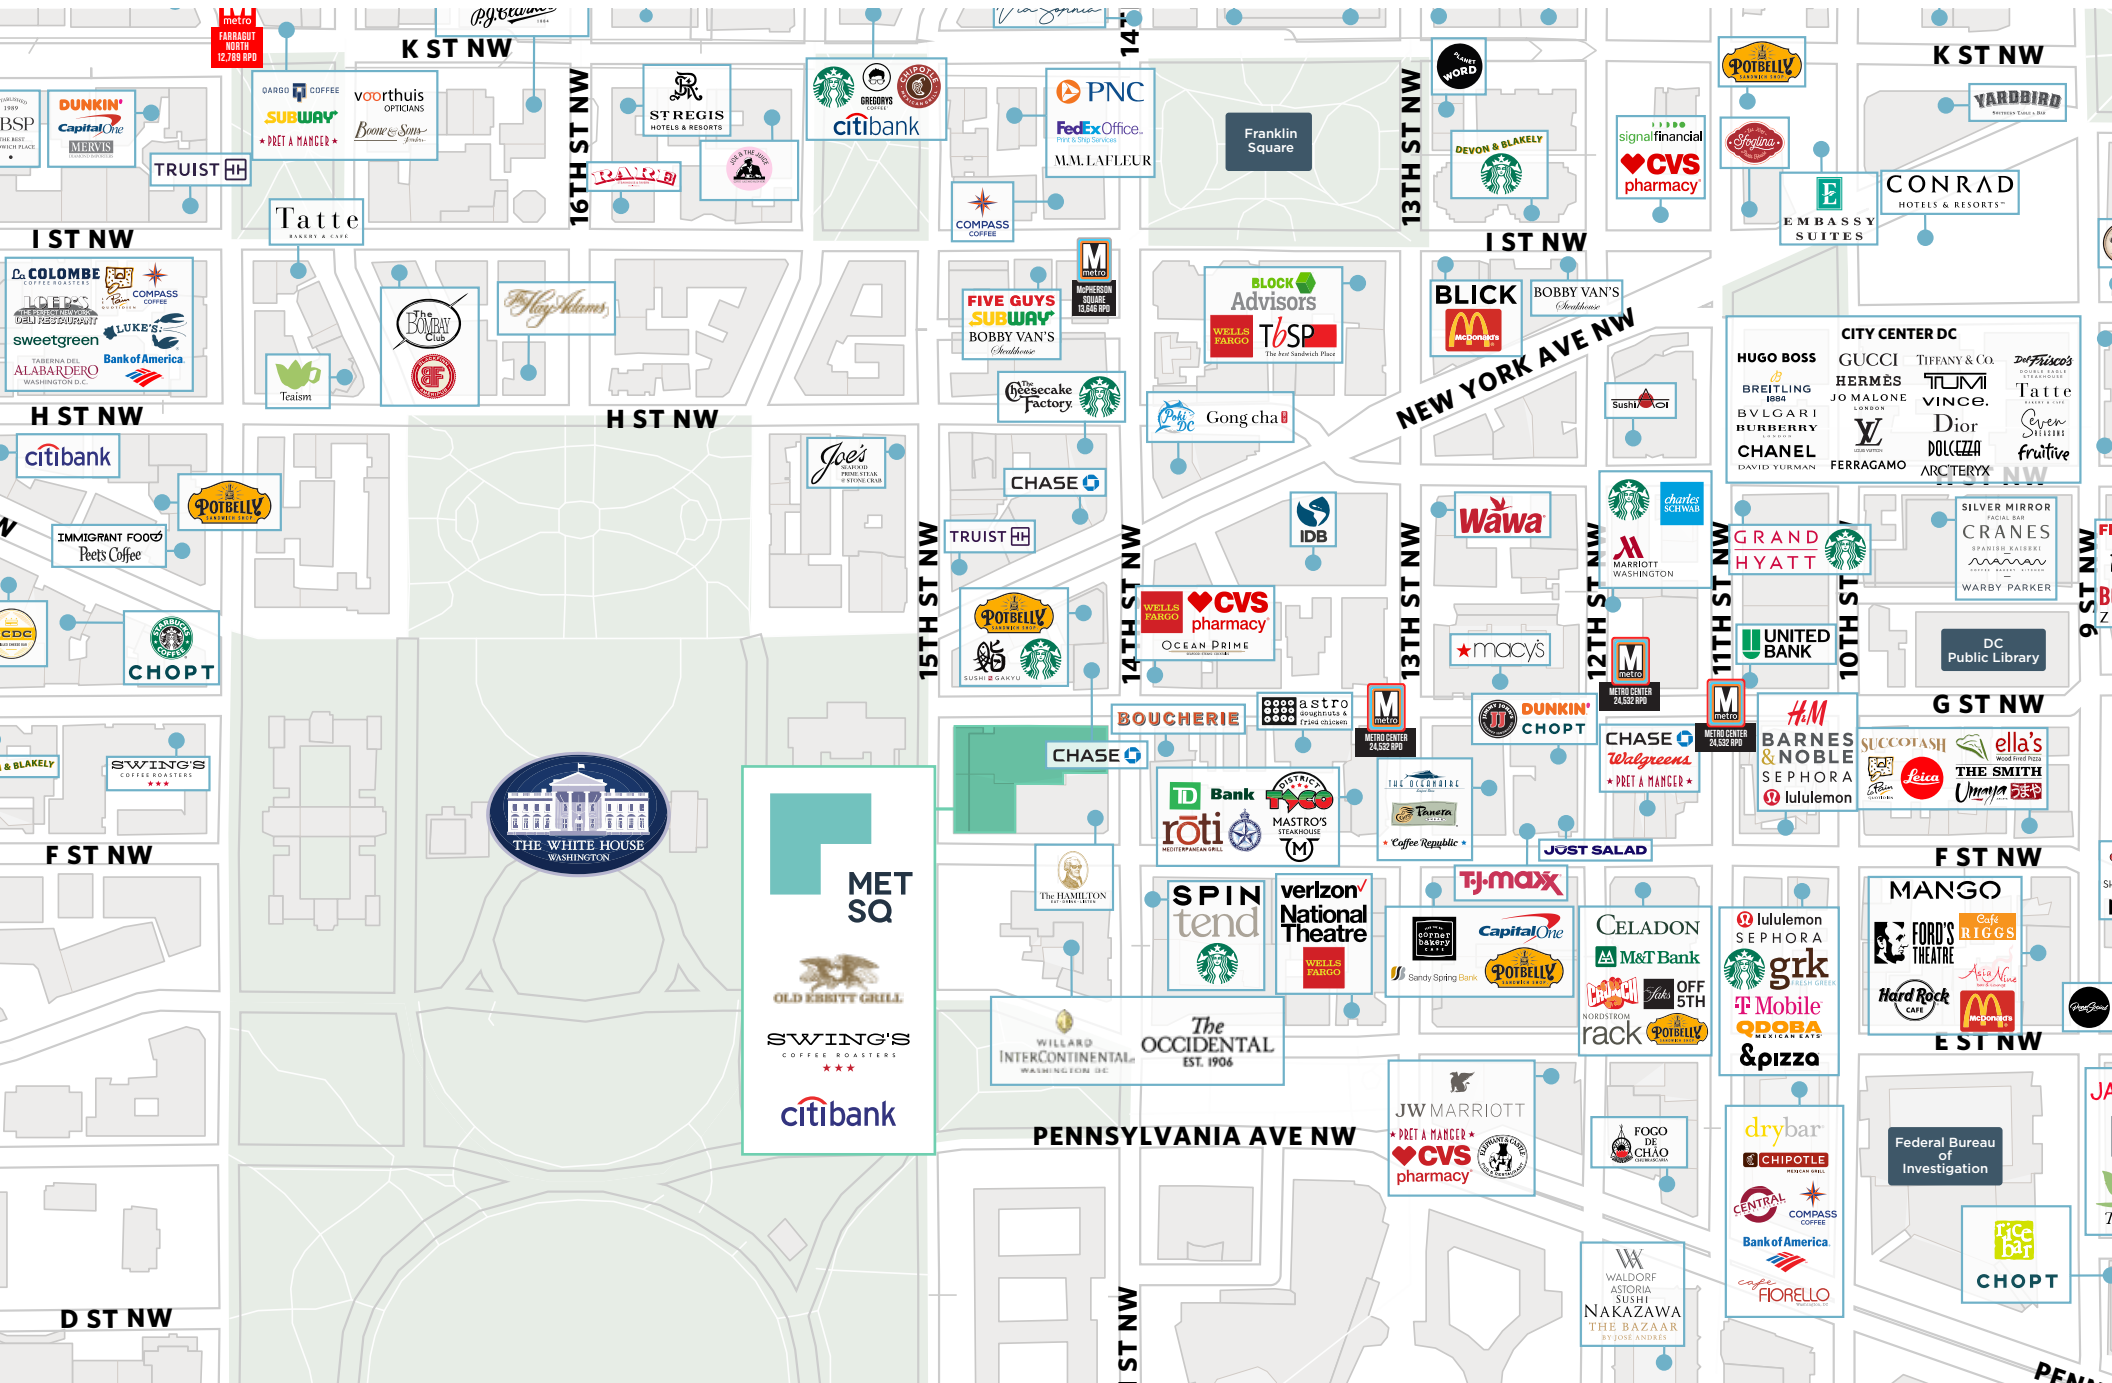

1440 G Street NW

344 SF & 792 SF 2nd Generation Spaces Available

JENNIFER PRICE
202.420.7768
jprice@klnb.com

KIM STEIN
202.652.2338
kstein@klnb.com

KELLY ATKINSON
202.420.7762
katkinson@klnb.com

THE MARKET

MET SQ

OLD EBBITT GRILL

SWING'S COFFEE ROASTERS

citibank

MET SQUARE / 1440 G STREET NW

SITE PLAN

1 4 4 0 G S t r e e t N W

FOR INQUIRIES CONTACT