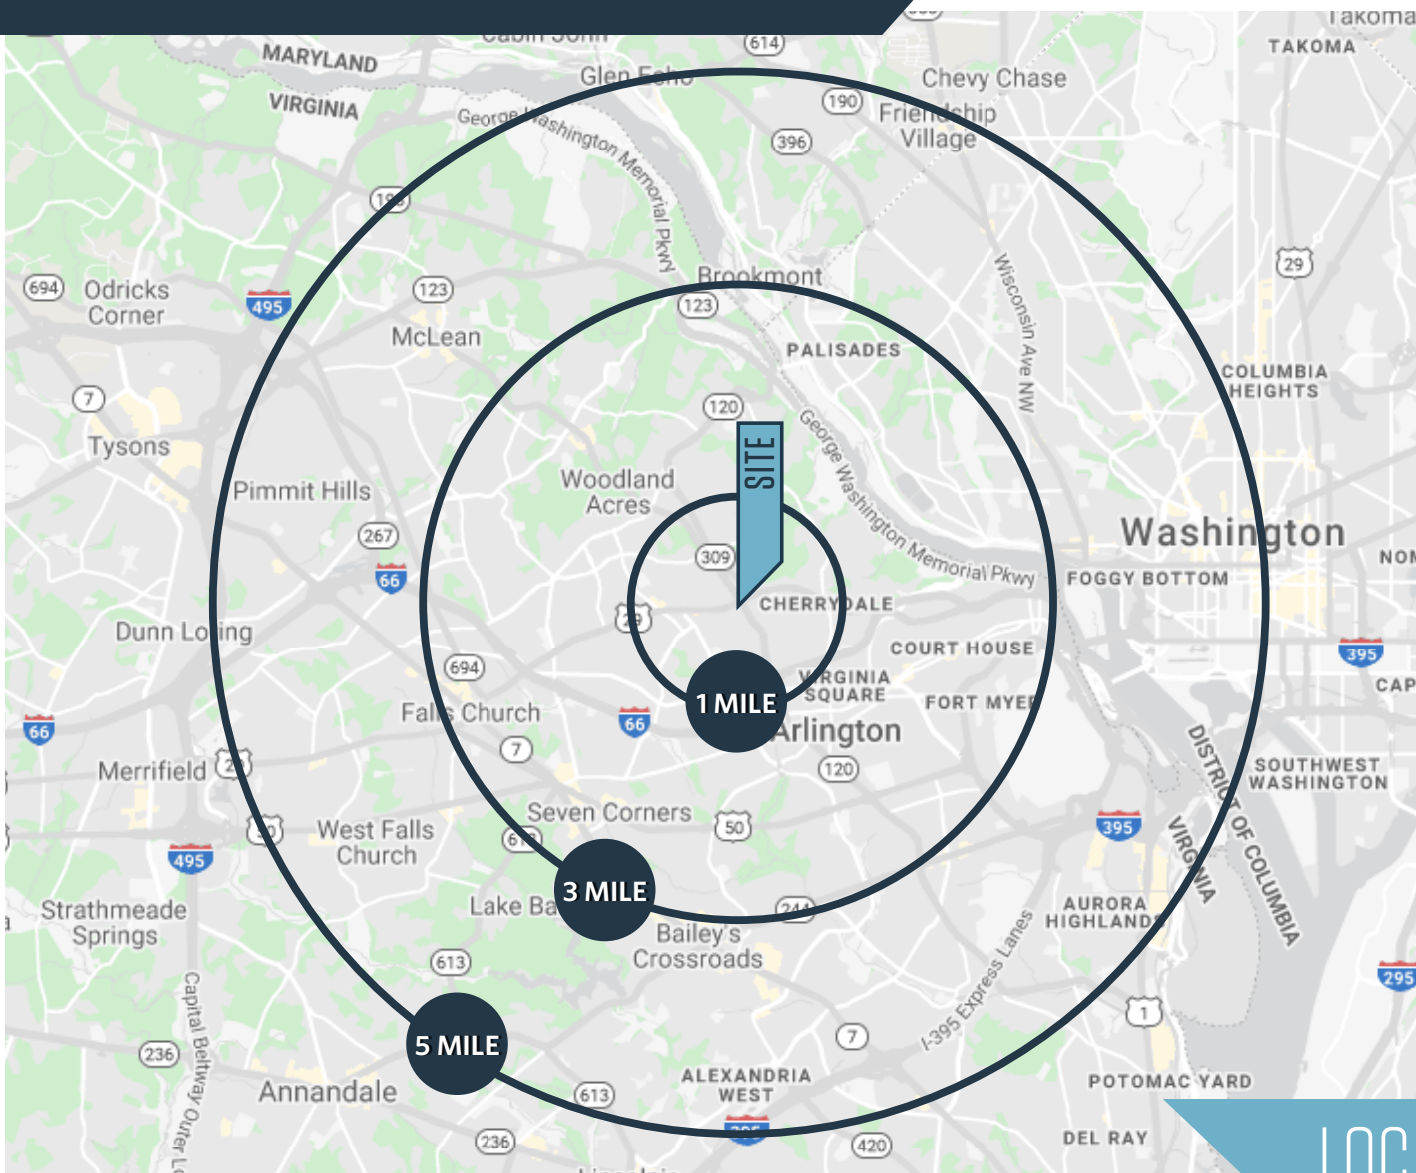

GLEBE LEE SHOPPING CENTER

N Glebe Road & Langston Blvd, Arlington, VA 22207
Arlington County

JOIN NEARBY RETAILERS:

- 5,922 SF coming available October 1, 2026 (can be subdivided)
- Exceptional ingress and egress points from four separate roads
- Pylon signage available on Langston Blvd & N Glebe Rd
- Highly dense and wealthy demographics within a 1 mile radius

DEMOGRAPHICS:	1 MILE	3 MILE	5 MILE
POPULATION	21,396	225,176	629,367
DAYTIME POPULATION	27,081	271,407	862,655
HOUSEHOLDS	7,688	94,104	281,063
AVERAGE HOUSEHOLD INCOME	\$294,074	\$229,969	\$208,198

Dimitri Georgelakos
dimitri@klnb.com
703-268-2710

Veronica Kamara
vkamara@klnb.com
703-268-2714

8065 Leesburg Pike, Suite 700
Tysons, VA 22182
klnb.com

GLEBE LEE SHOPPING CENTER

N Glebe Road & Langston Blvd, Arlington, VA 22207
Arlington County

DEMOGRAPHICS | 2026:

TRAFFIC COUNTS | 2024:

N Glebe Rd	16,533 ADT
Langston Blvd	16,800 ADT

LOCATION & DEMOGRAPHICS

Dimitri Georgelakos
dimitri@klnb.com
703-268-2710

Veronica Kamara
vkamara@klnb.com
703-268-2714

8065 Leesburg Pike, Suite 700
Tysons, VA 22182
klnb.com