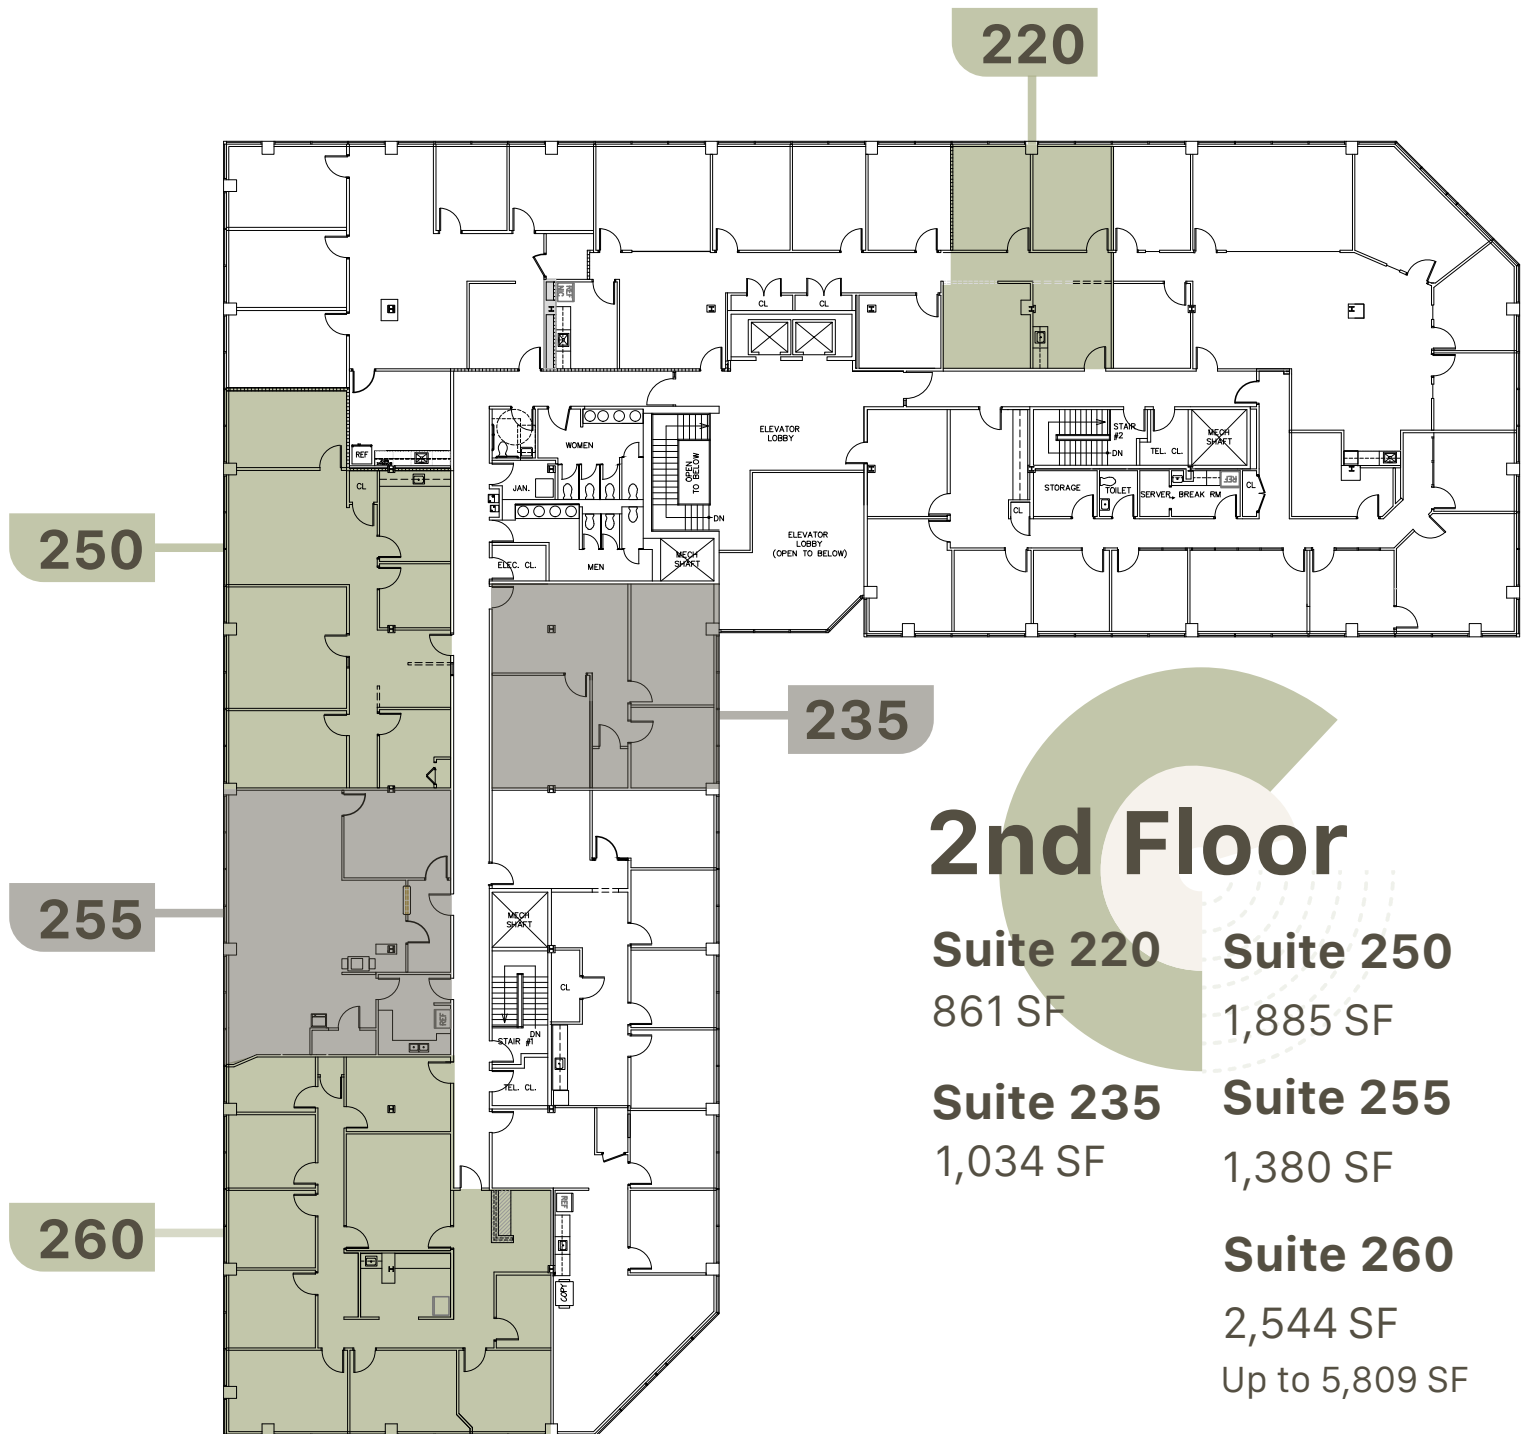

## 1st Floor

Suite 130

1,663 SF

Available 07/26

Suite 133

766 SF

## 2nd Floor

<b>Suite 220</b> 861 SF	<b>Suite 250</b> 1,885 SF
<b>Suite 235</b> 1,034 SF	<b>Suite 255</b> 1,380 SF
	<b>Suite 260</b> 2,544 SF Up to 5,809 SF