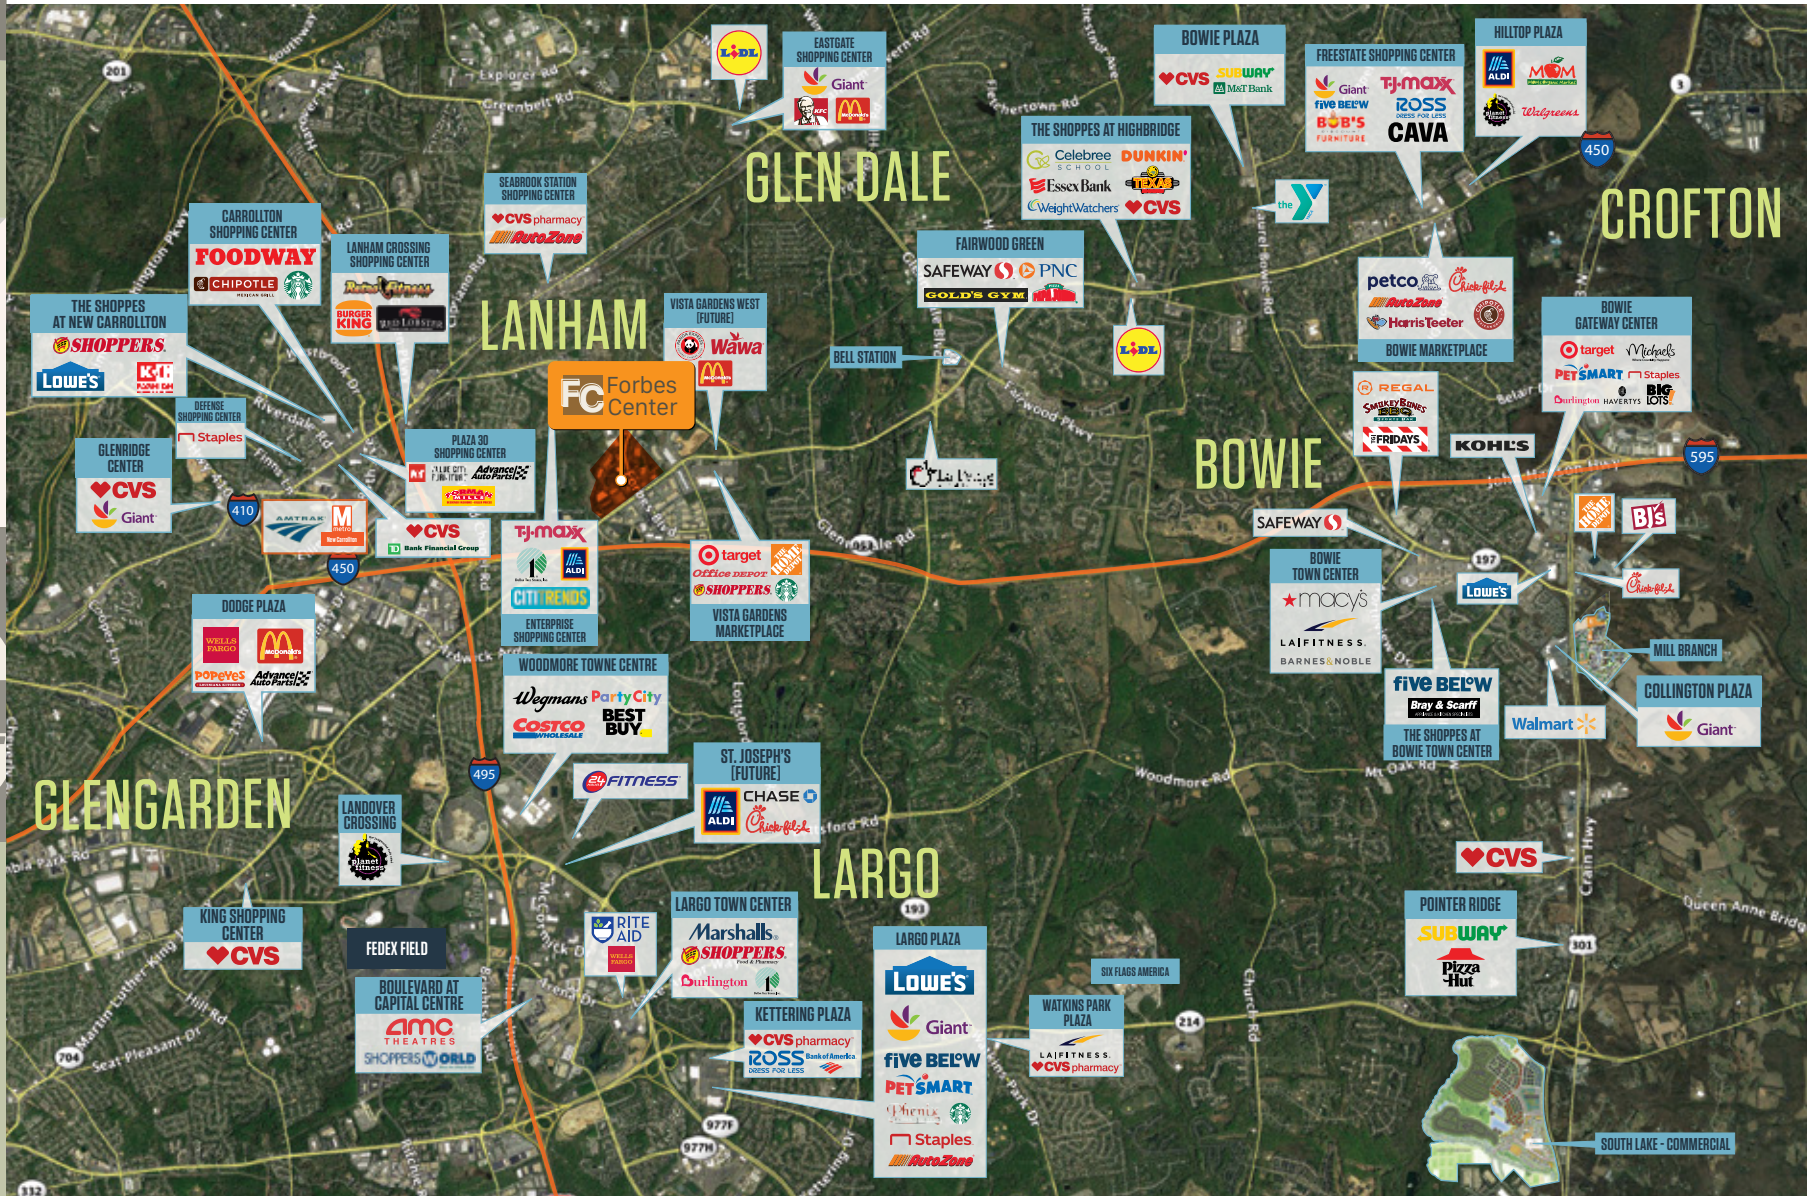

# Accessibility

- 2.5 miles (5 mins) to US Route 50
- 3.9 miles (7 mins) to I-495
- 12.8 miles (32 mins) to DC
- 21.5 miles ( 25 mins) to Annapolis
- 4.7 miles (10 mins) to MD - Route 450
- New Carrollton Metro Station 2.8 miles (6 mins) away
- 11.6 miles ( 27 min) to UM Capital Region Medical Center
- 32 miles (43 mins) to Baltimore

## Woodmore Town Center

- |                     |         |
|---------------------|---------|
| Wegmans             | Nando's |
| Copper Canyon Grill | Crumbl  |
| Starbucks           | Cava    |
| Best Buy            |         |
| Costco              |         |
| Nordstrom           |         |
| Silver Diner        |         |
| Smoothie King       |         |

## Enterprise Center

- |                  |
|------------------|
| Taco Bell        |
| Little Caesars   |
| Wendy's          |
| Teppanyaki Grill |
| Aldi             |
| TJ Maxx          |