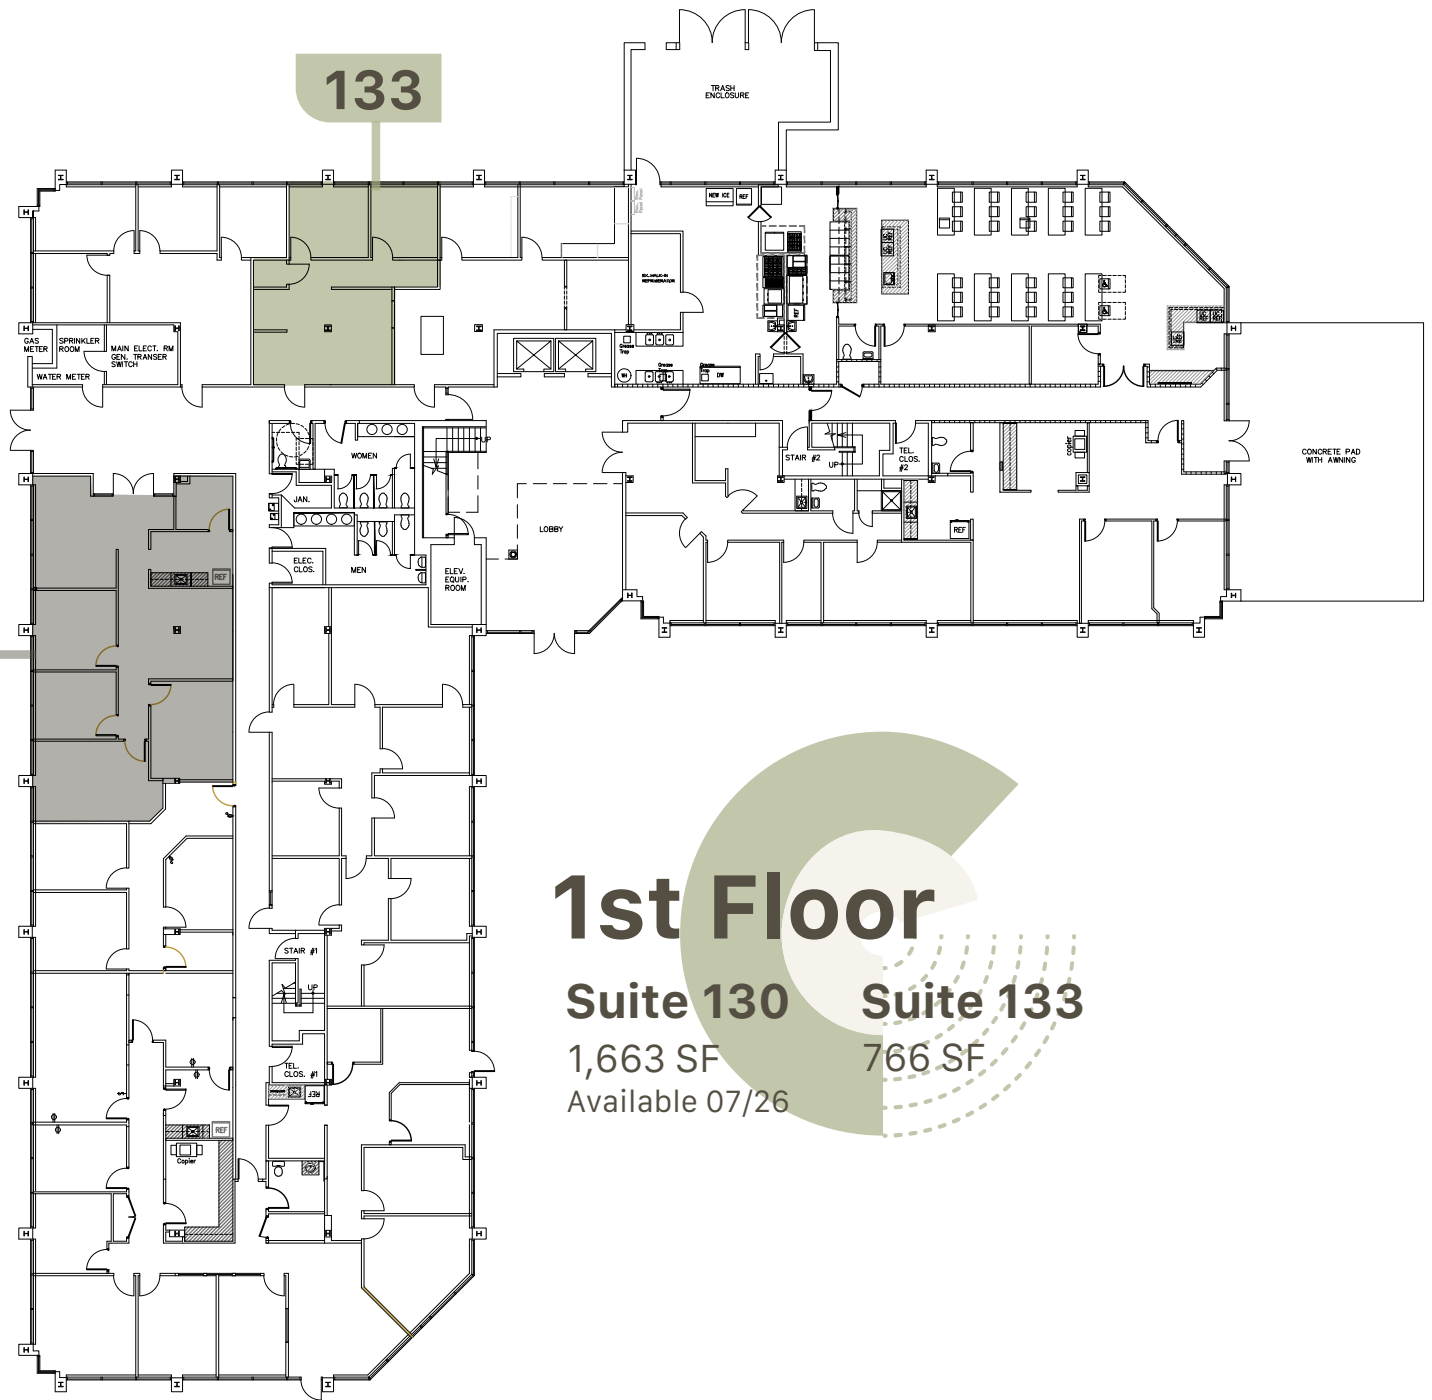

4601 Presidents Drive

130

133

1st Floor

Suite 130

1,663 SF

Available 07/26

Suite 133

766 SF