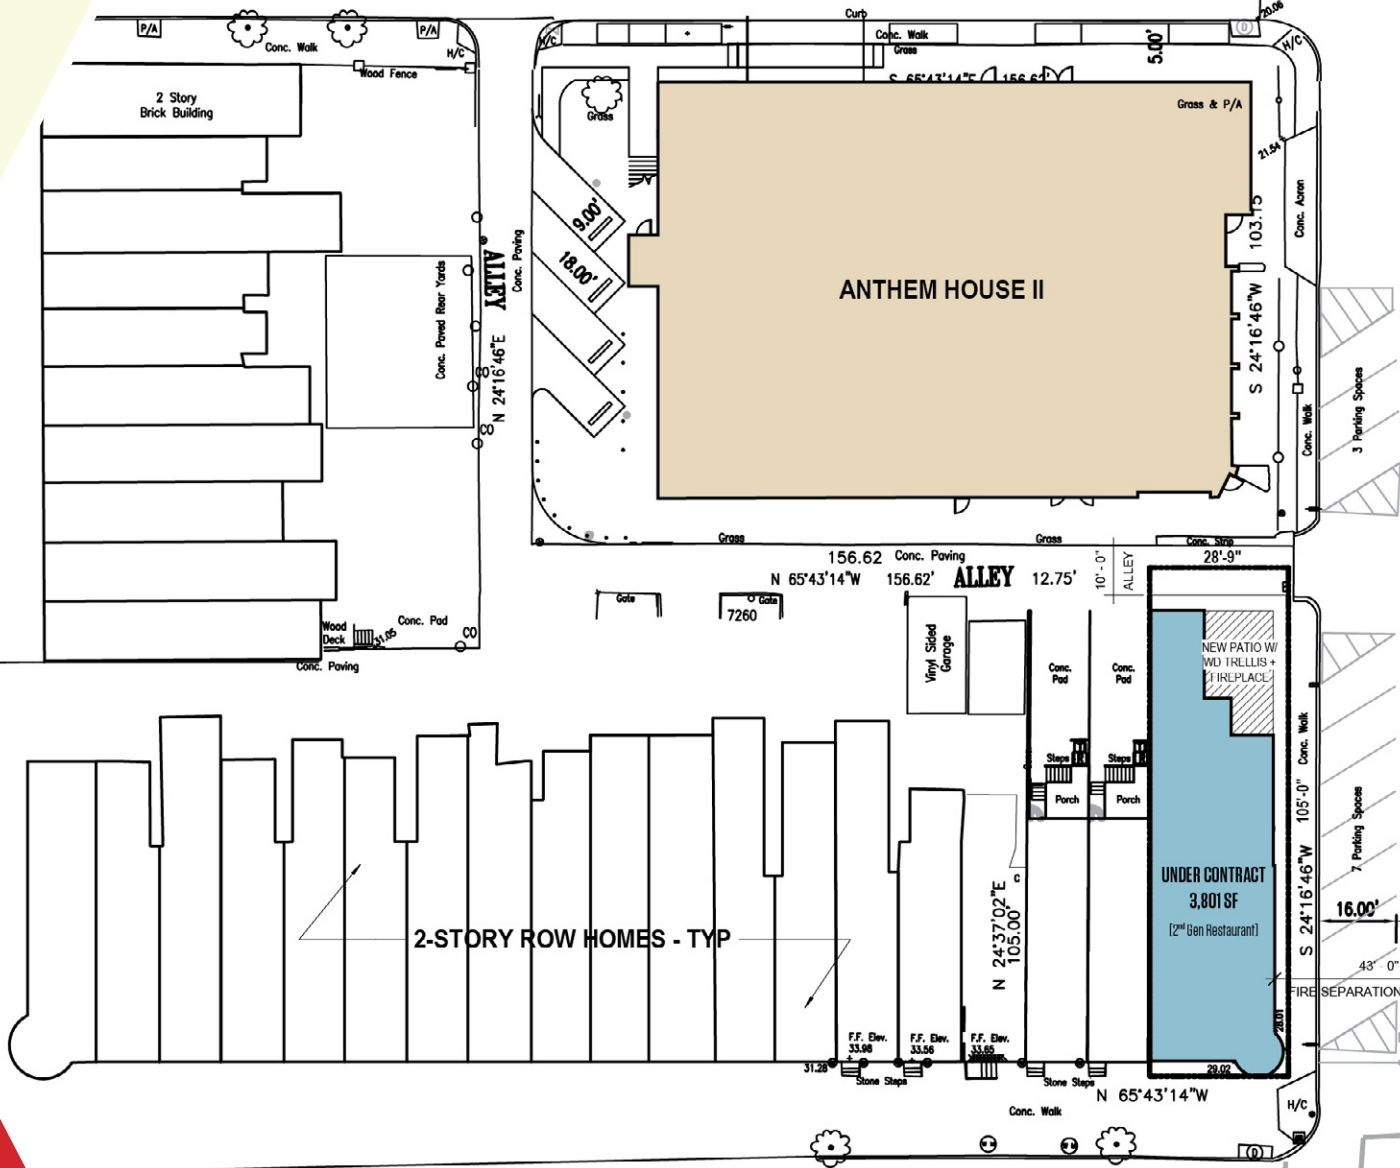

HARVEY STREET (47'-6.7" WIDE R/W)
Bituminous Paving

6 ANTHEM HOUSE 2 SITE PLAN