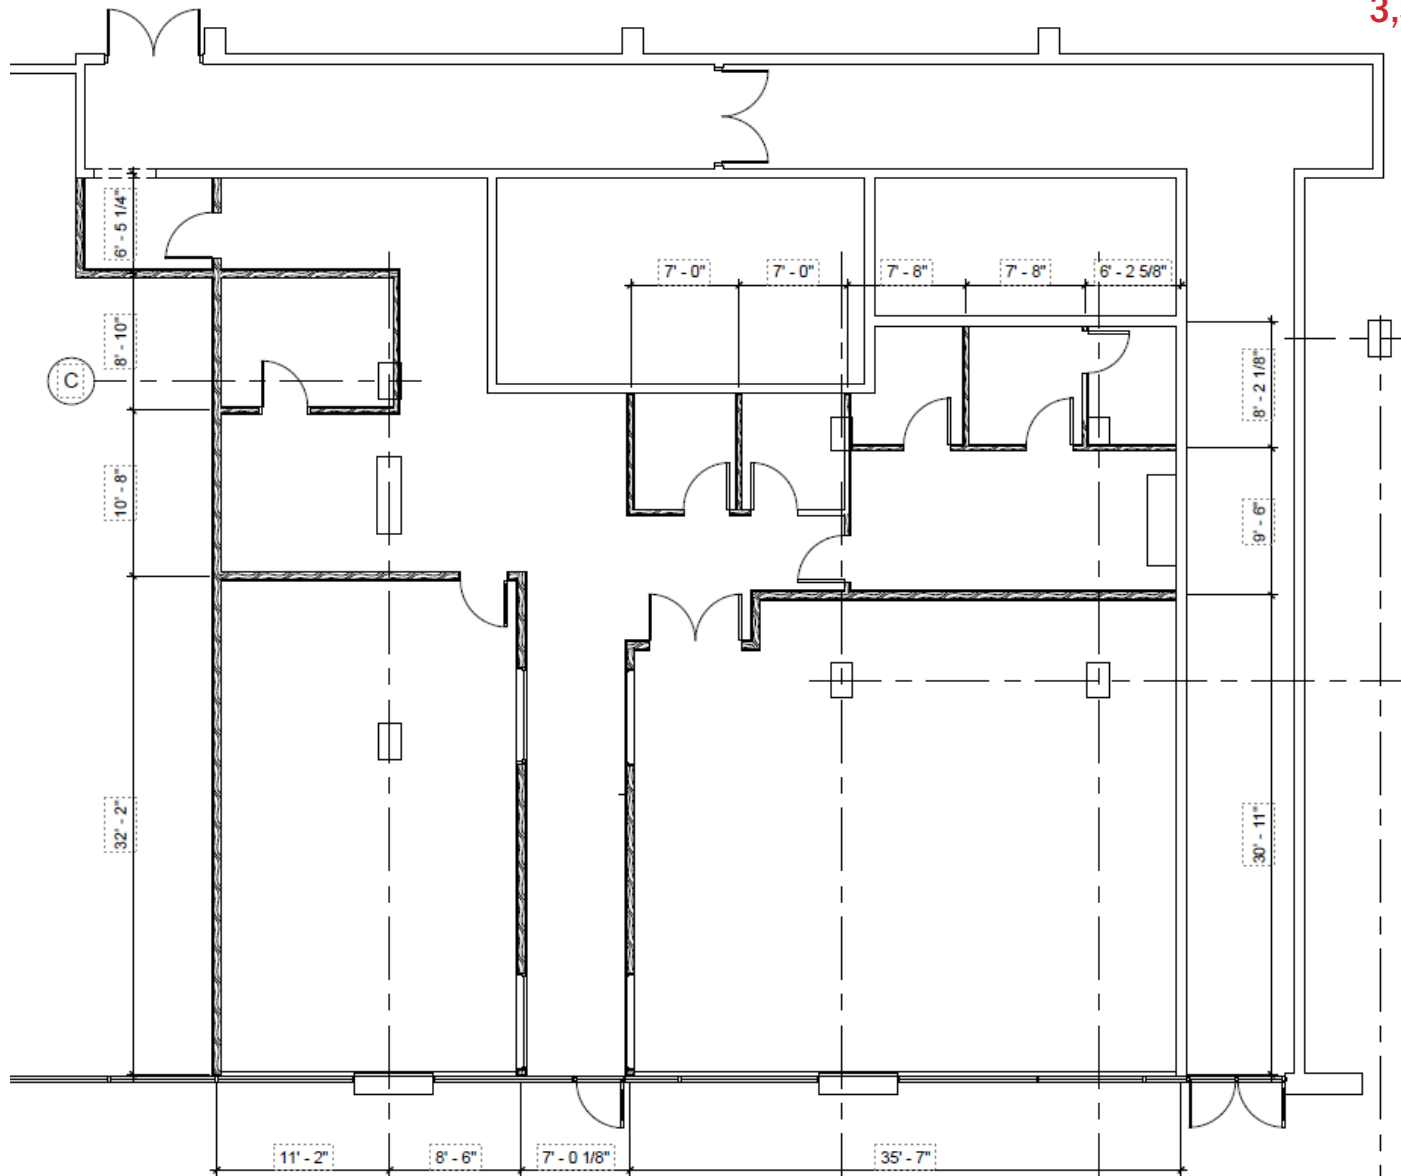

3,350 SF FOR LEASE

5A

SPACE B3
FLOOR PLAN