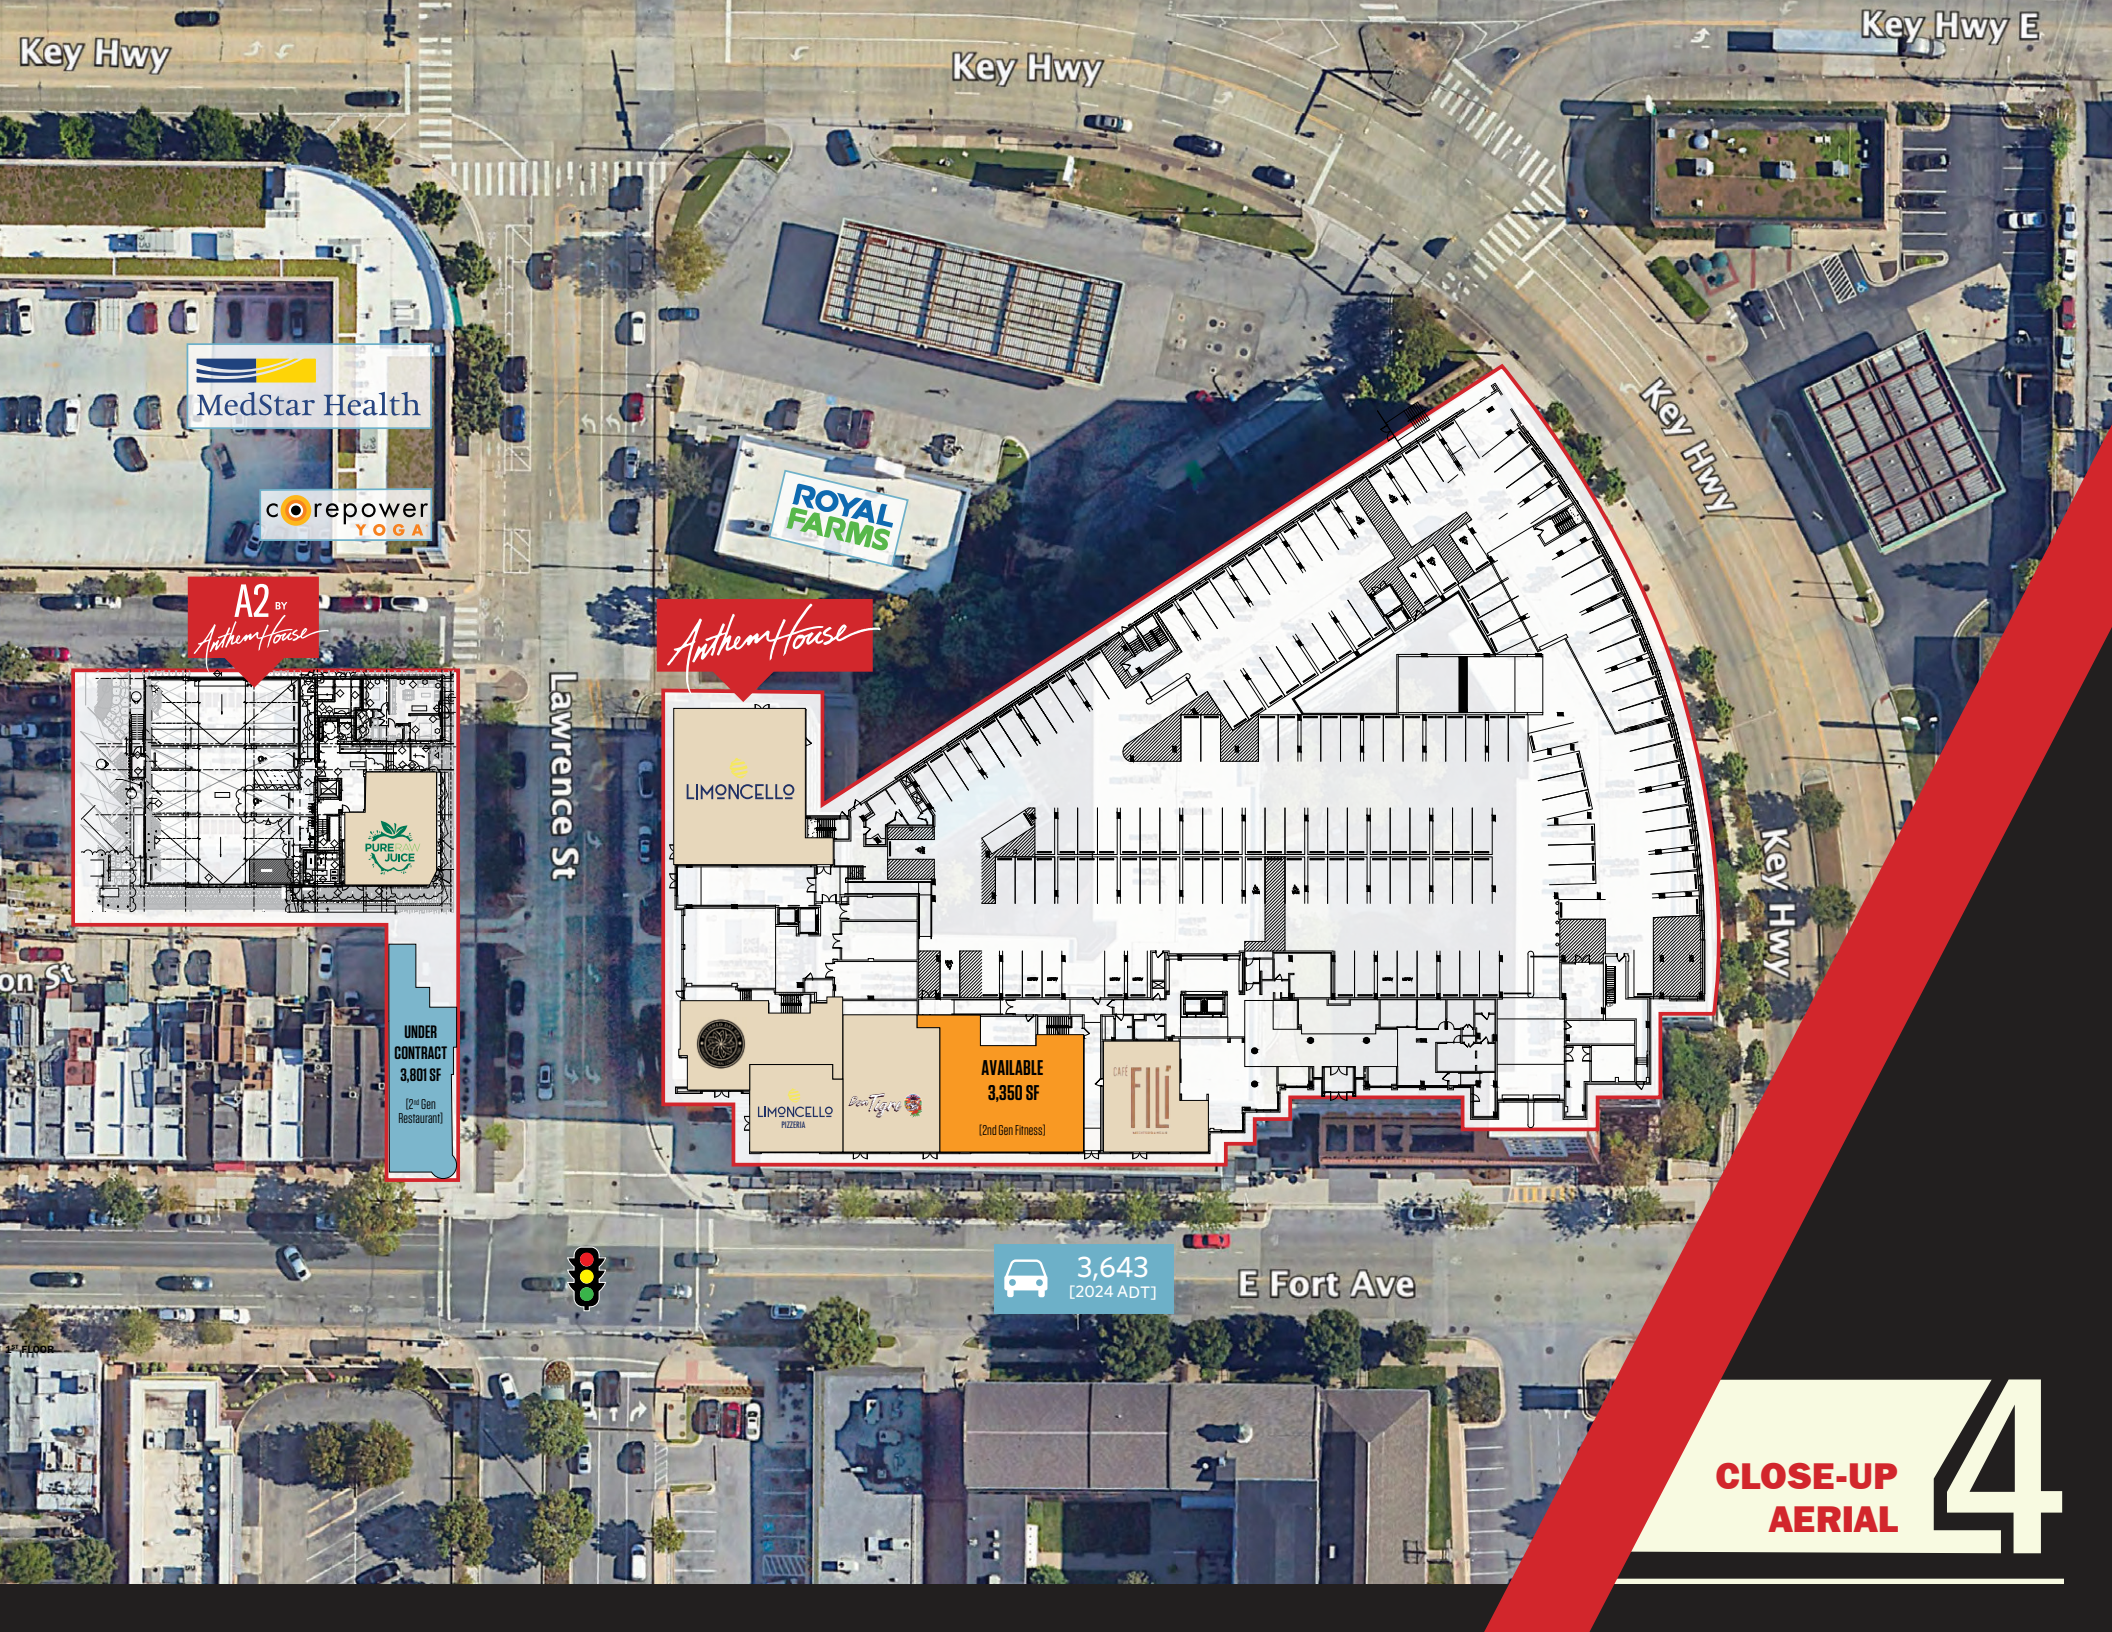

Key Hwy E

Key Hwy

Key Hwy

Key Hwy

Key Hwy

Lawrence St

E Fort Ave

MedStar Health

corepower YOGA

ROYAL FARMS

A2 BY Anthem House

Anthem House

LIMONCELLO

AVAILABLE 3,350 SF (2nd Gen Fitness)

LIMONCELLO PIZZERIA

CAFE FILL

UNDER CONTRACT 3,801 SF (2nd Gen Restaurant)

3,643 [2024 ADT]

CLOSE-UP AERIAL

4