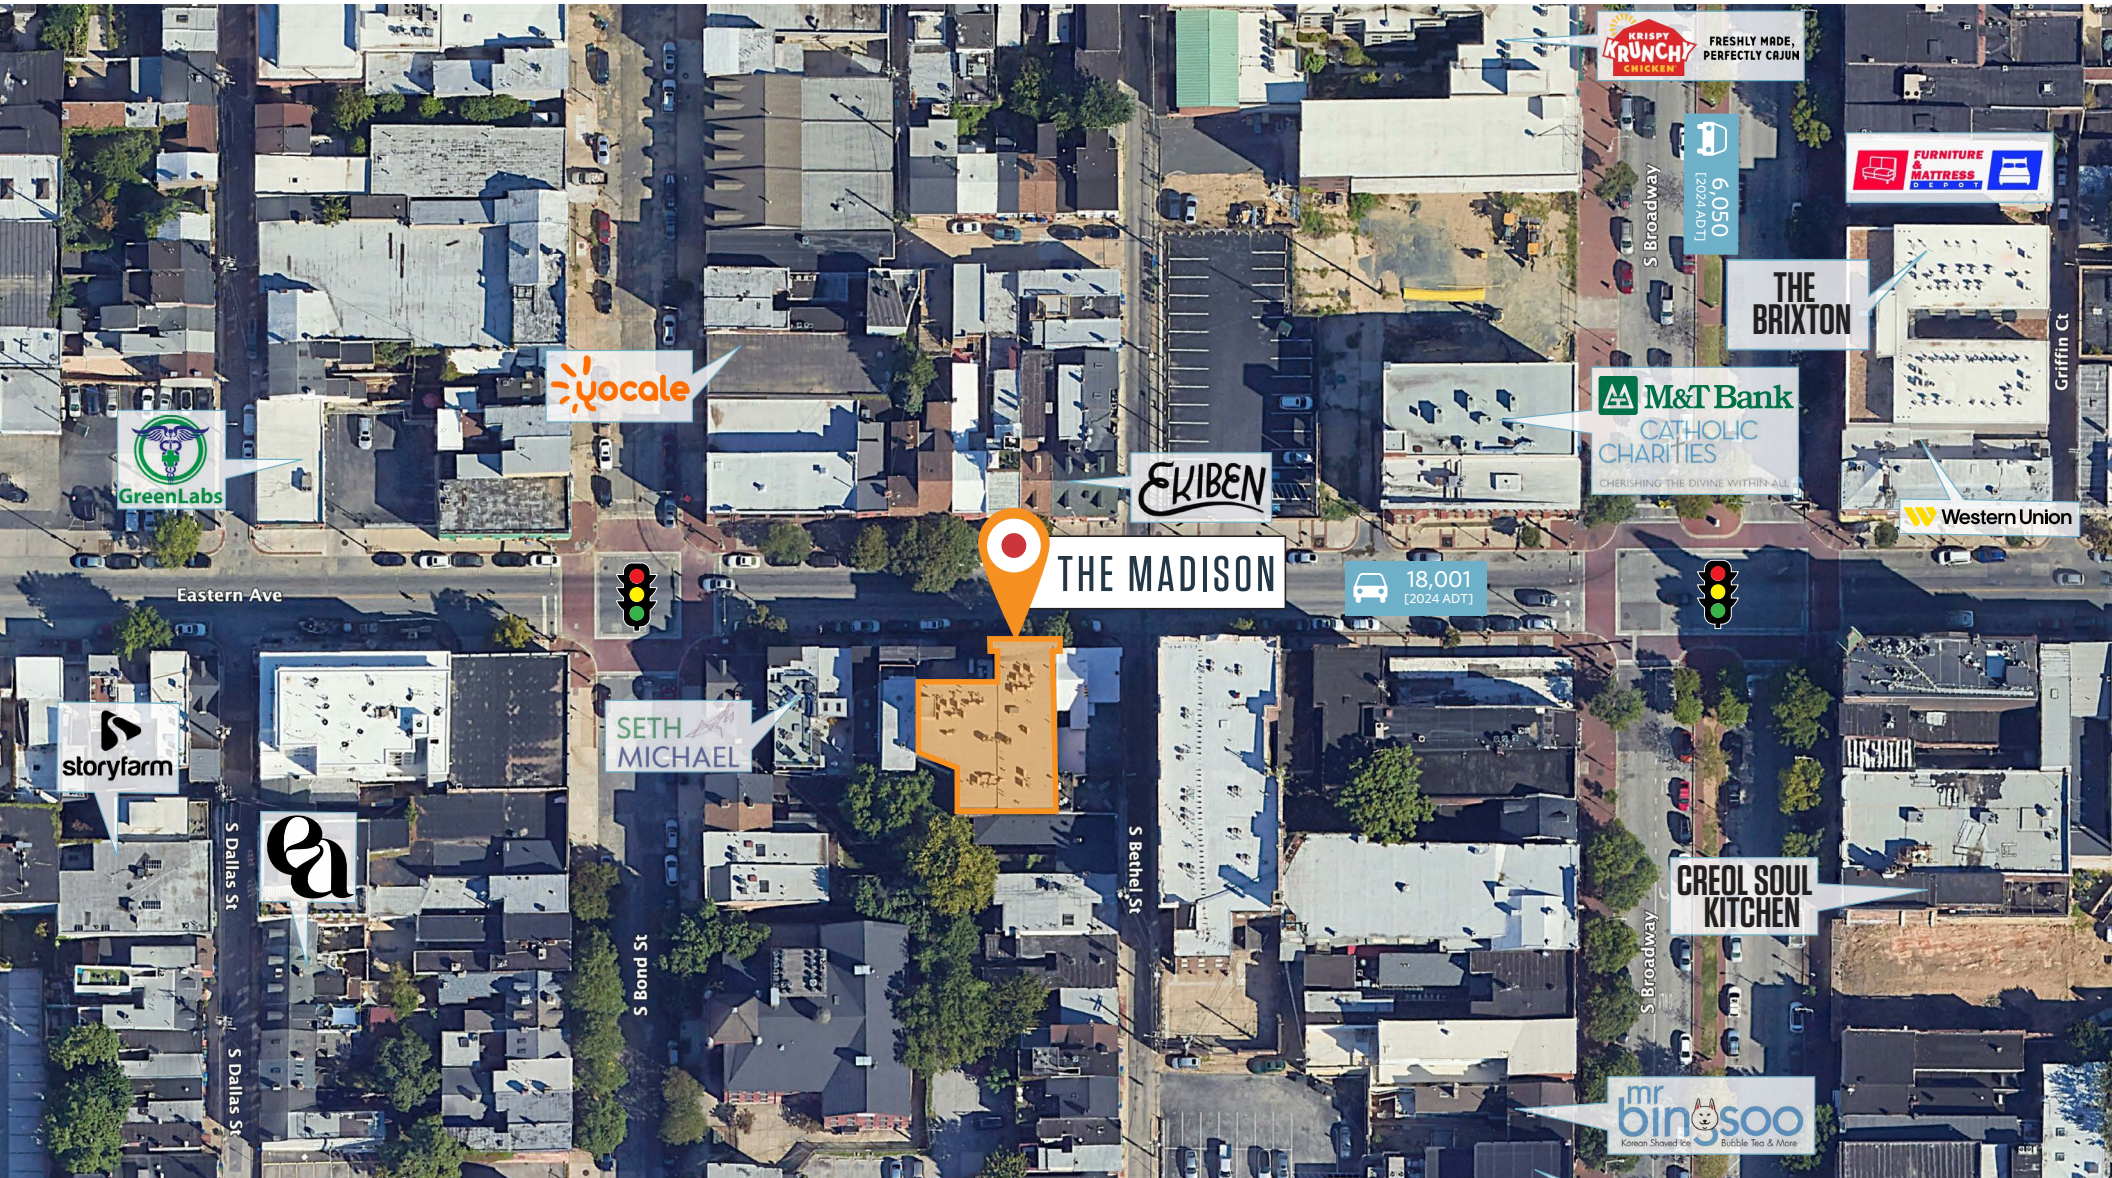

THE MADISON

1617 Eastern Ave, Baltimore, MD 21231
Baltimore City

CLOSE-UP AERIAL

Alex Shearer
ashearer@klnb.com
443-632-2081

Joe Botzler
jbotzler@klnb.com
410-226-2703

100 West Road, Suite 505
Towson, MD 21204
klnb.com