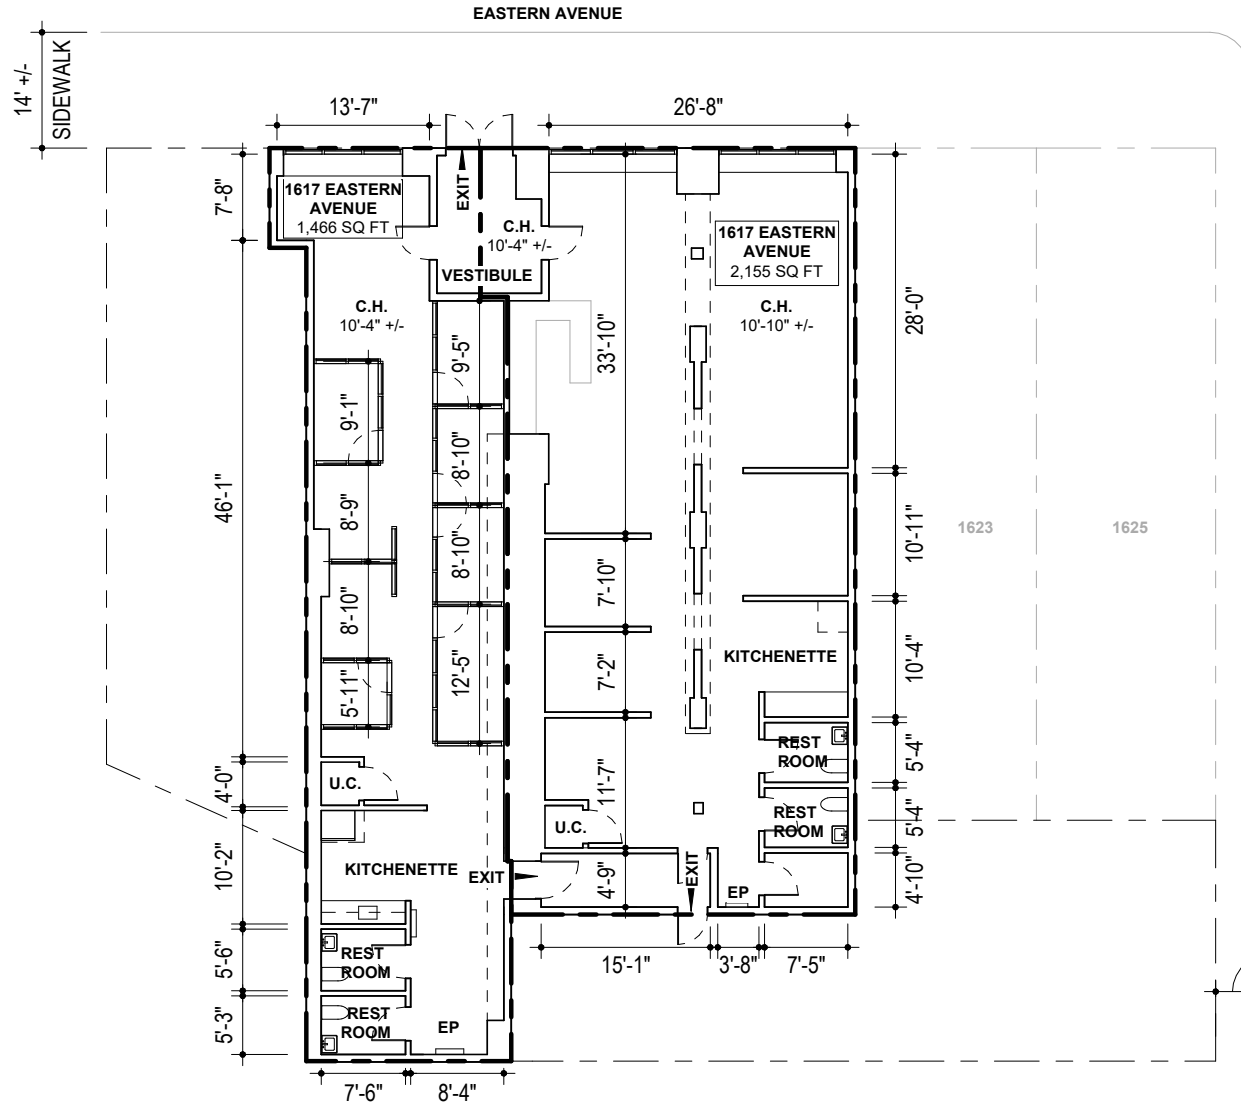

100 West Road, Suite 505
Towson, MD 21204
klnb.com

THE MADISON

1617 Eastern Ave, Baltimore, MD 21231
Baltimore City

SITE PLAN

THE MADISON

1617 Eastern Ave, Baltimore, MD 21231
Baltimore City

SITE PLAN

Alex Shearer
ashearer@klnb.com
443-632-2081