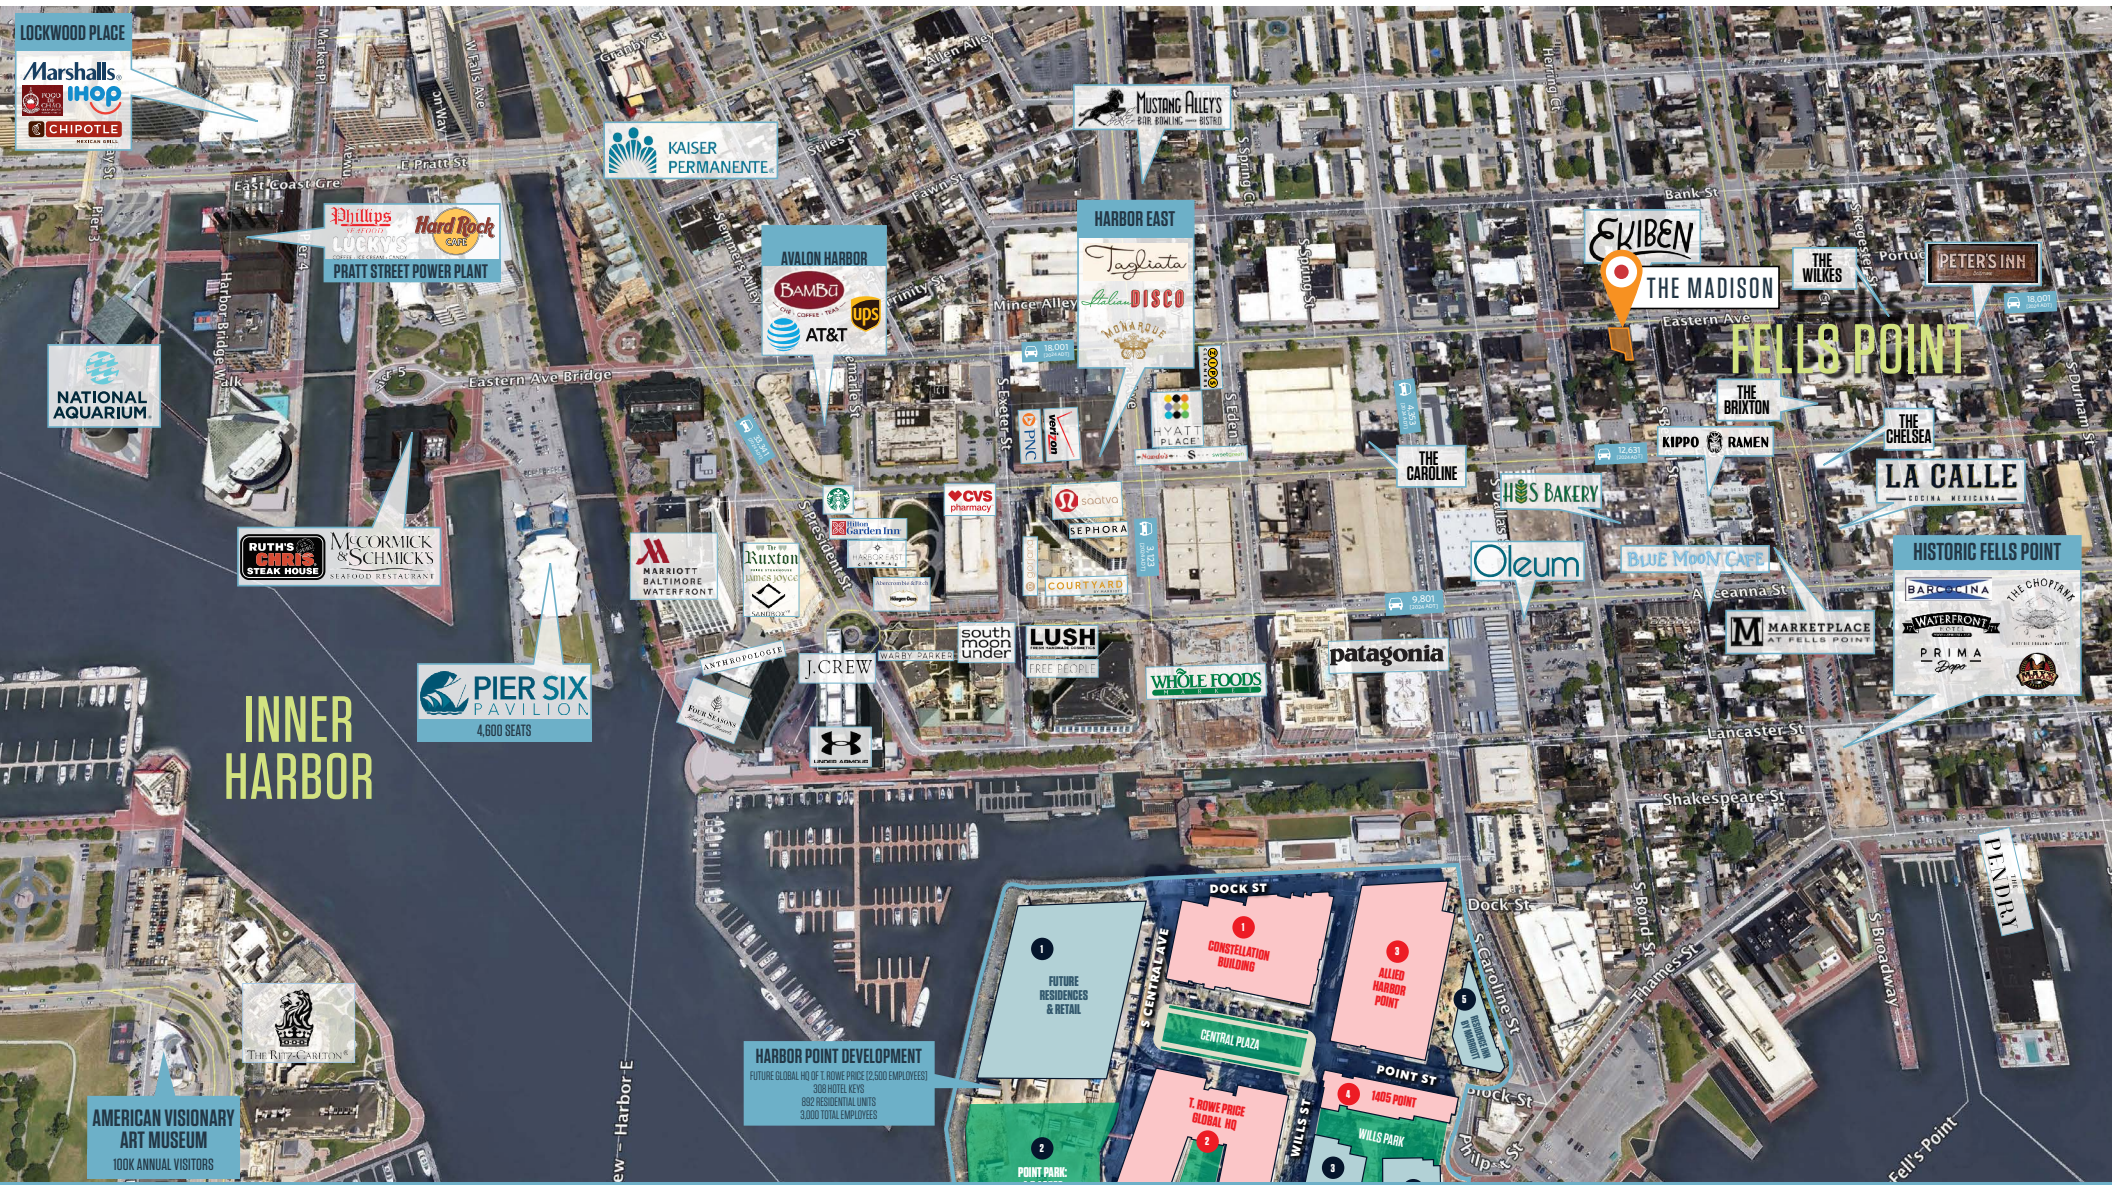

THE MADISON

1617 Eastern Ave, Baltimore, MD 21231
Baltimore City

MIDVIEW AERIAL

Alex Shearer
ashearer@klnb.com
443-632-2081

Joe Botzler
jbotzler@klnb.com
410-226-2703

100 West Road, Suite 505
Towson, MD 21204
klnb.com