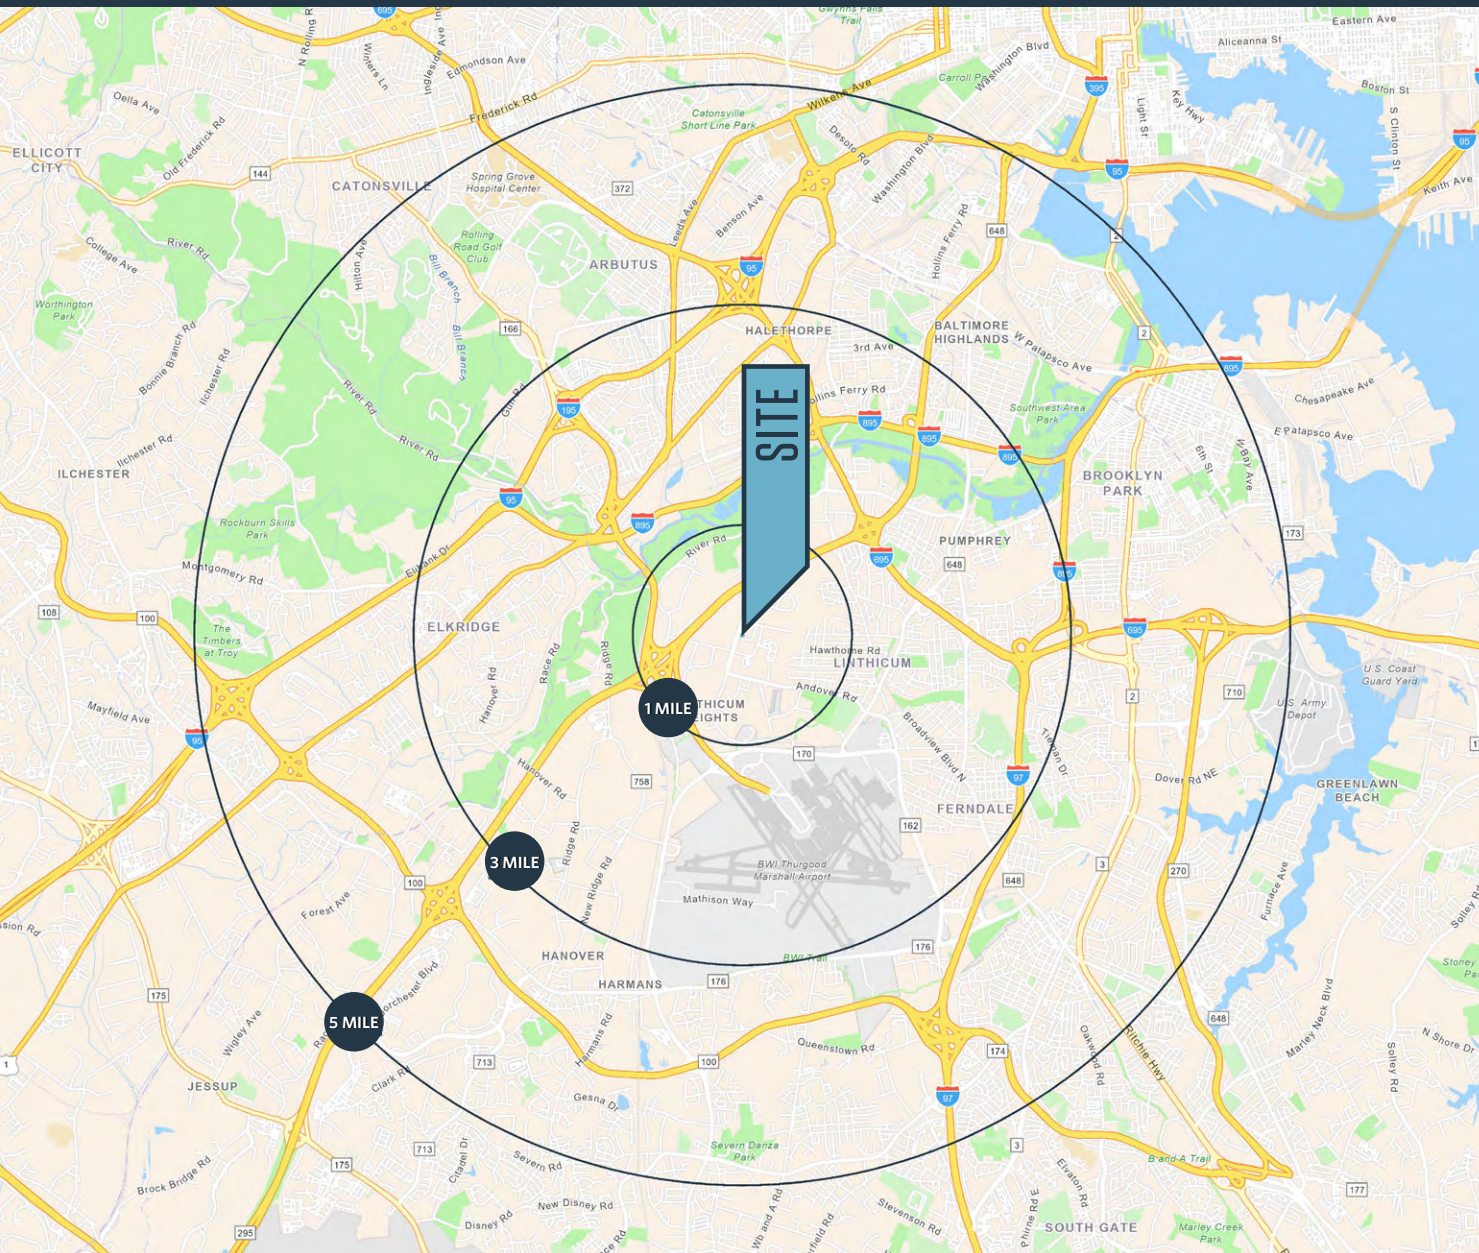

LOCATION

1586 W. NURSERY ROAD

LINTHICUM HEIGHTS, MD 21090, ANNE ARUNDEL COUNTY

PROPERTY HIGHLIGHTS:

3,180 SF available

DEMOGRAPHICS | 2025:

1-MILE	3-MILE	5-MILE
Population		
3,564	54,770	202,215
Daytime Population		
8,290	68,265	234,490
Households		
1,577	20,376	75,689
Average HH Income		
$143,013	$122,560	$111,244

[CLICK TO DOWNLOAD DEMOGRAPHIC REPORT](#)

TRAFFIC COUNTS | 2024:

W. Nursery Road	11,811 ADT
Andover Road	7,611 ADT

MICHAEL GINSBURG

mginsburg@klnb.com | 443-632-2041

RYAN MINNEHAN

rminnehan@klnb.com | 443-632-2088