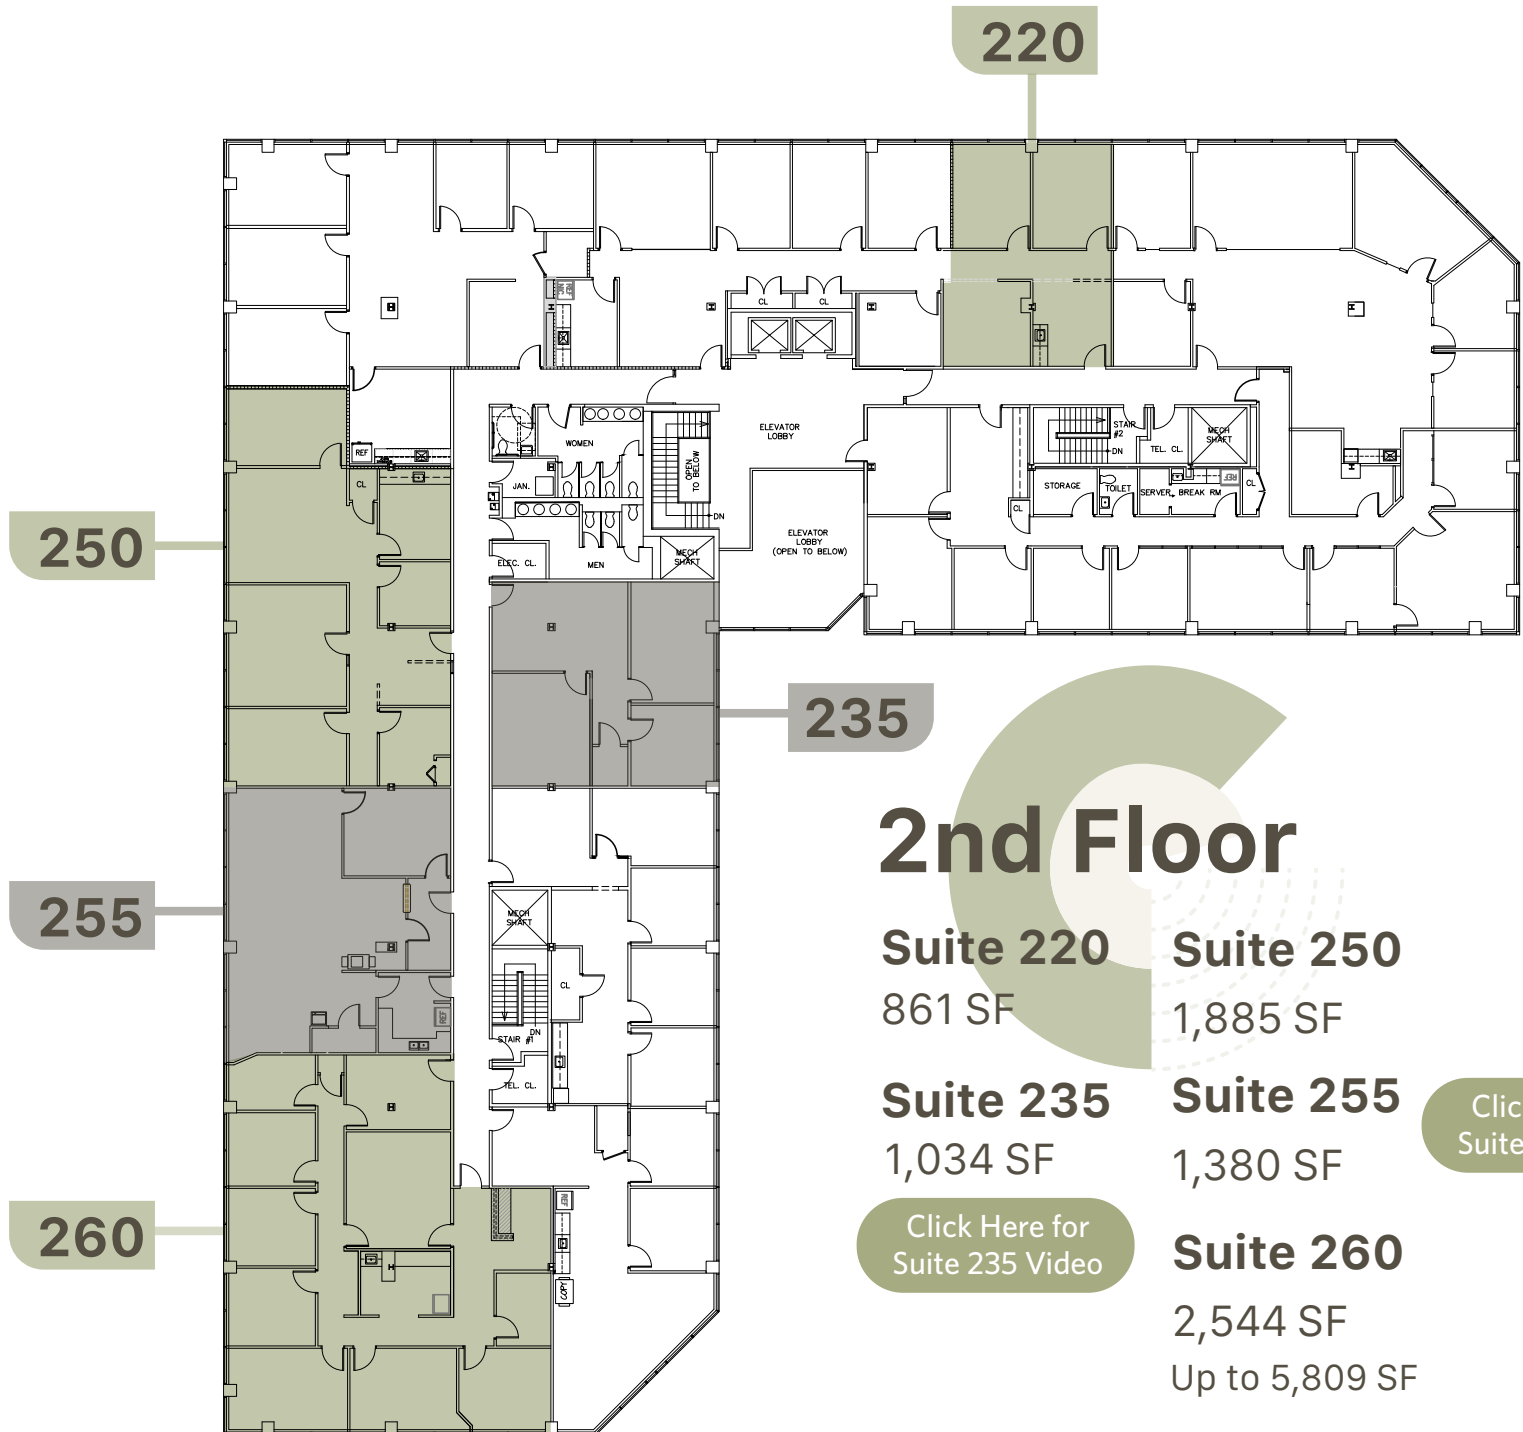

Available 07/26

Suite 133

766 SF

4601 Presidents Drive

2nd Floor

Suite 220 861 SF

Suite 250 1,885 SF

Suite 235 1,034 SF

Suite 255 1,380 SF

[Click Here for Suite 235 Video](#)

Suite 260 2,544 SF
Up to 5,809 SF

[Click Here for Suite 255 Video](#)

4601 Presidents Drive

3rd Floor
Suite 310

2,636 SF

Forbes Center