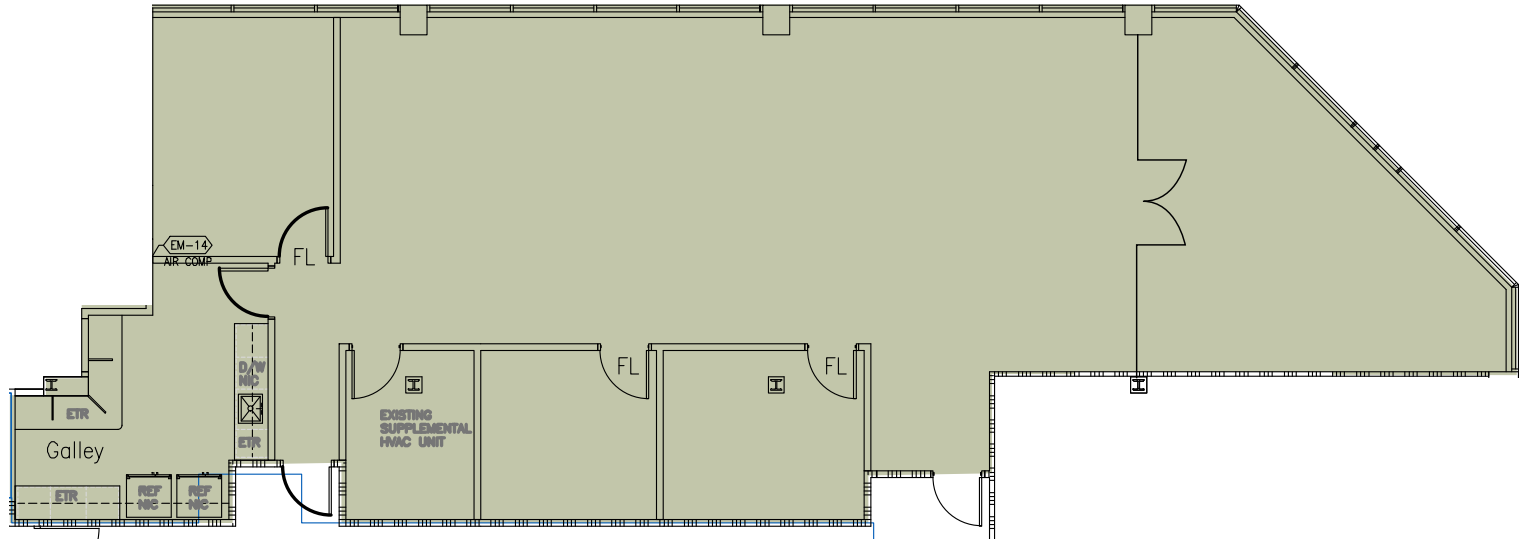

Suite 255 1,380 SF

[Click Here for Suite 235 Video](#)

Suite 260 2,544 SF
Up to 5,809 SF

[Click Here for Suite 255 Video](#)

4601 Presidents Drive

3rd Floor
Suite 310

2,636 SF

Forbes Center