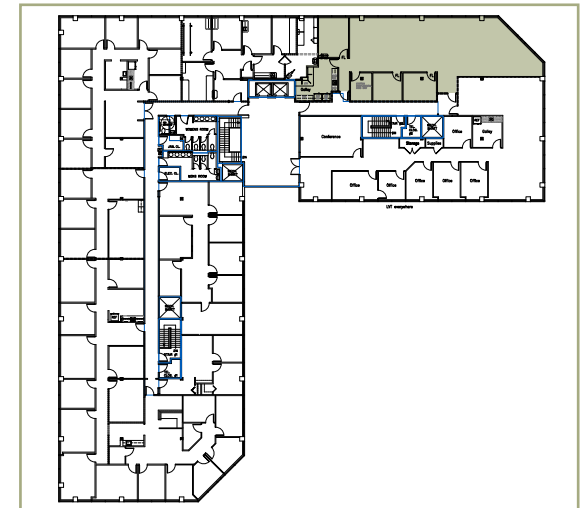

Suite 255 1,380 SF

[Click Here for Suite 235 Video](#)

Suite 260 2,544 SF
Up to 5,809 SF

[Click Here for Suite 255 Video](#)

4601 Presidents Drive

3rd Floor
Suite 310

2,636 SF

Forbes Center