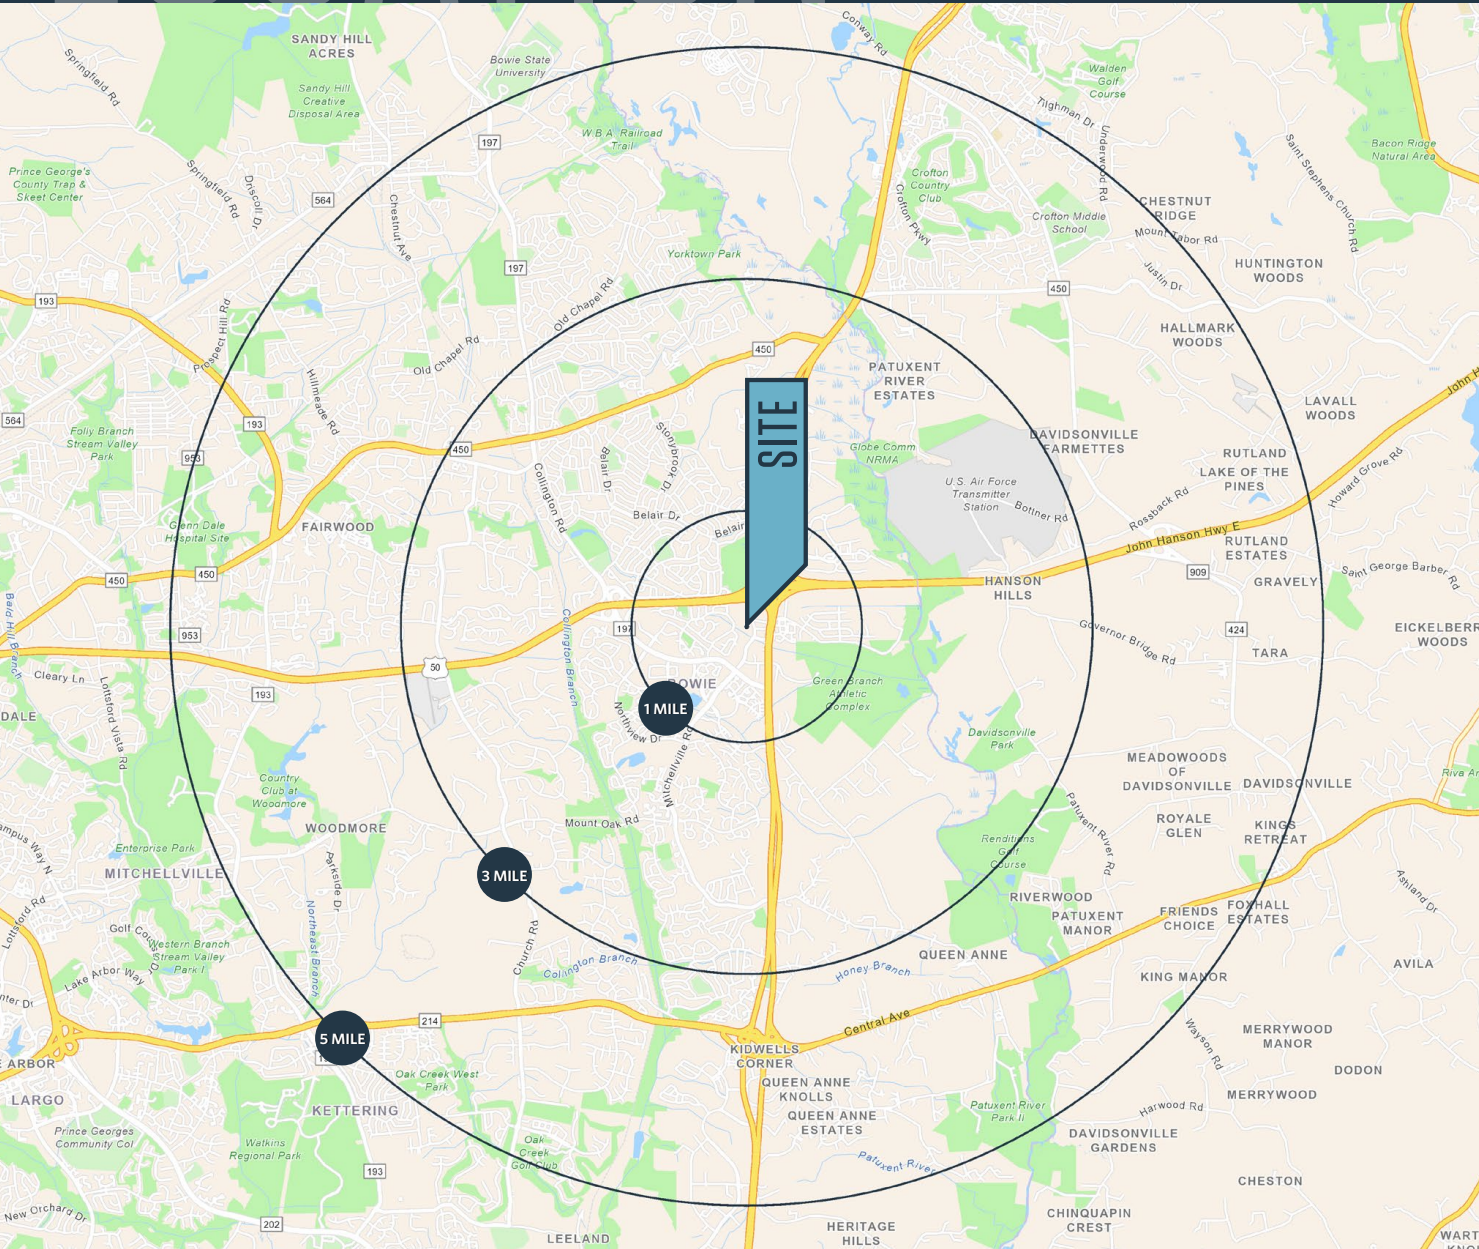

LOCATION

4420 MITCHELLVILLE ROAD

BOWIE, MD 20716, PRINCE GEORGE'S COUNTY

DEMOGRAPHICS | 2025:

1-MILE	3-MILE	5-MILE
Population		
9,547	48,316	111,017
Daytime Population		
12,459	43,907	91,460
Households		
4,220	17,714	39,729
Average HH Income		
$138,561	$166,887	$181,910

[CLICK TO DOWNLOAD DEMOGRAPHIC REPORT](#)

TRAFFIC COUNTS | 2024:

Route 50	112,175 ADT
Route 301	54,101 ADT

RYAN MINNEHAN

rminnehan@klnb.com | 443-632-2088

MICHAEL PATZ

mpatz@klnb.com | 443-632-2043