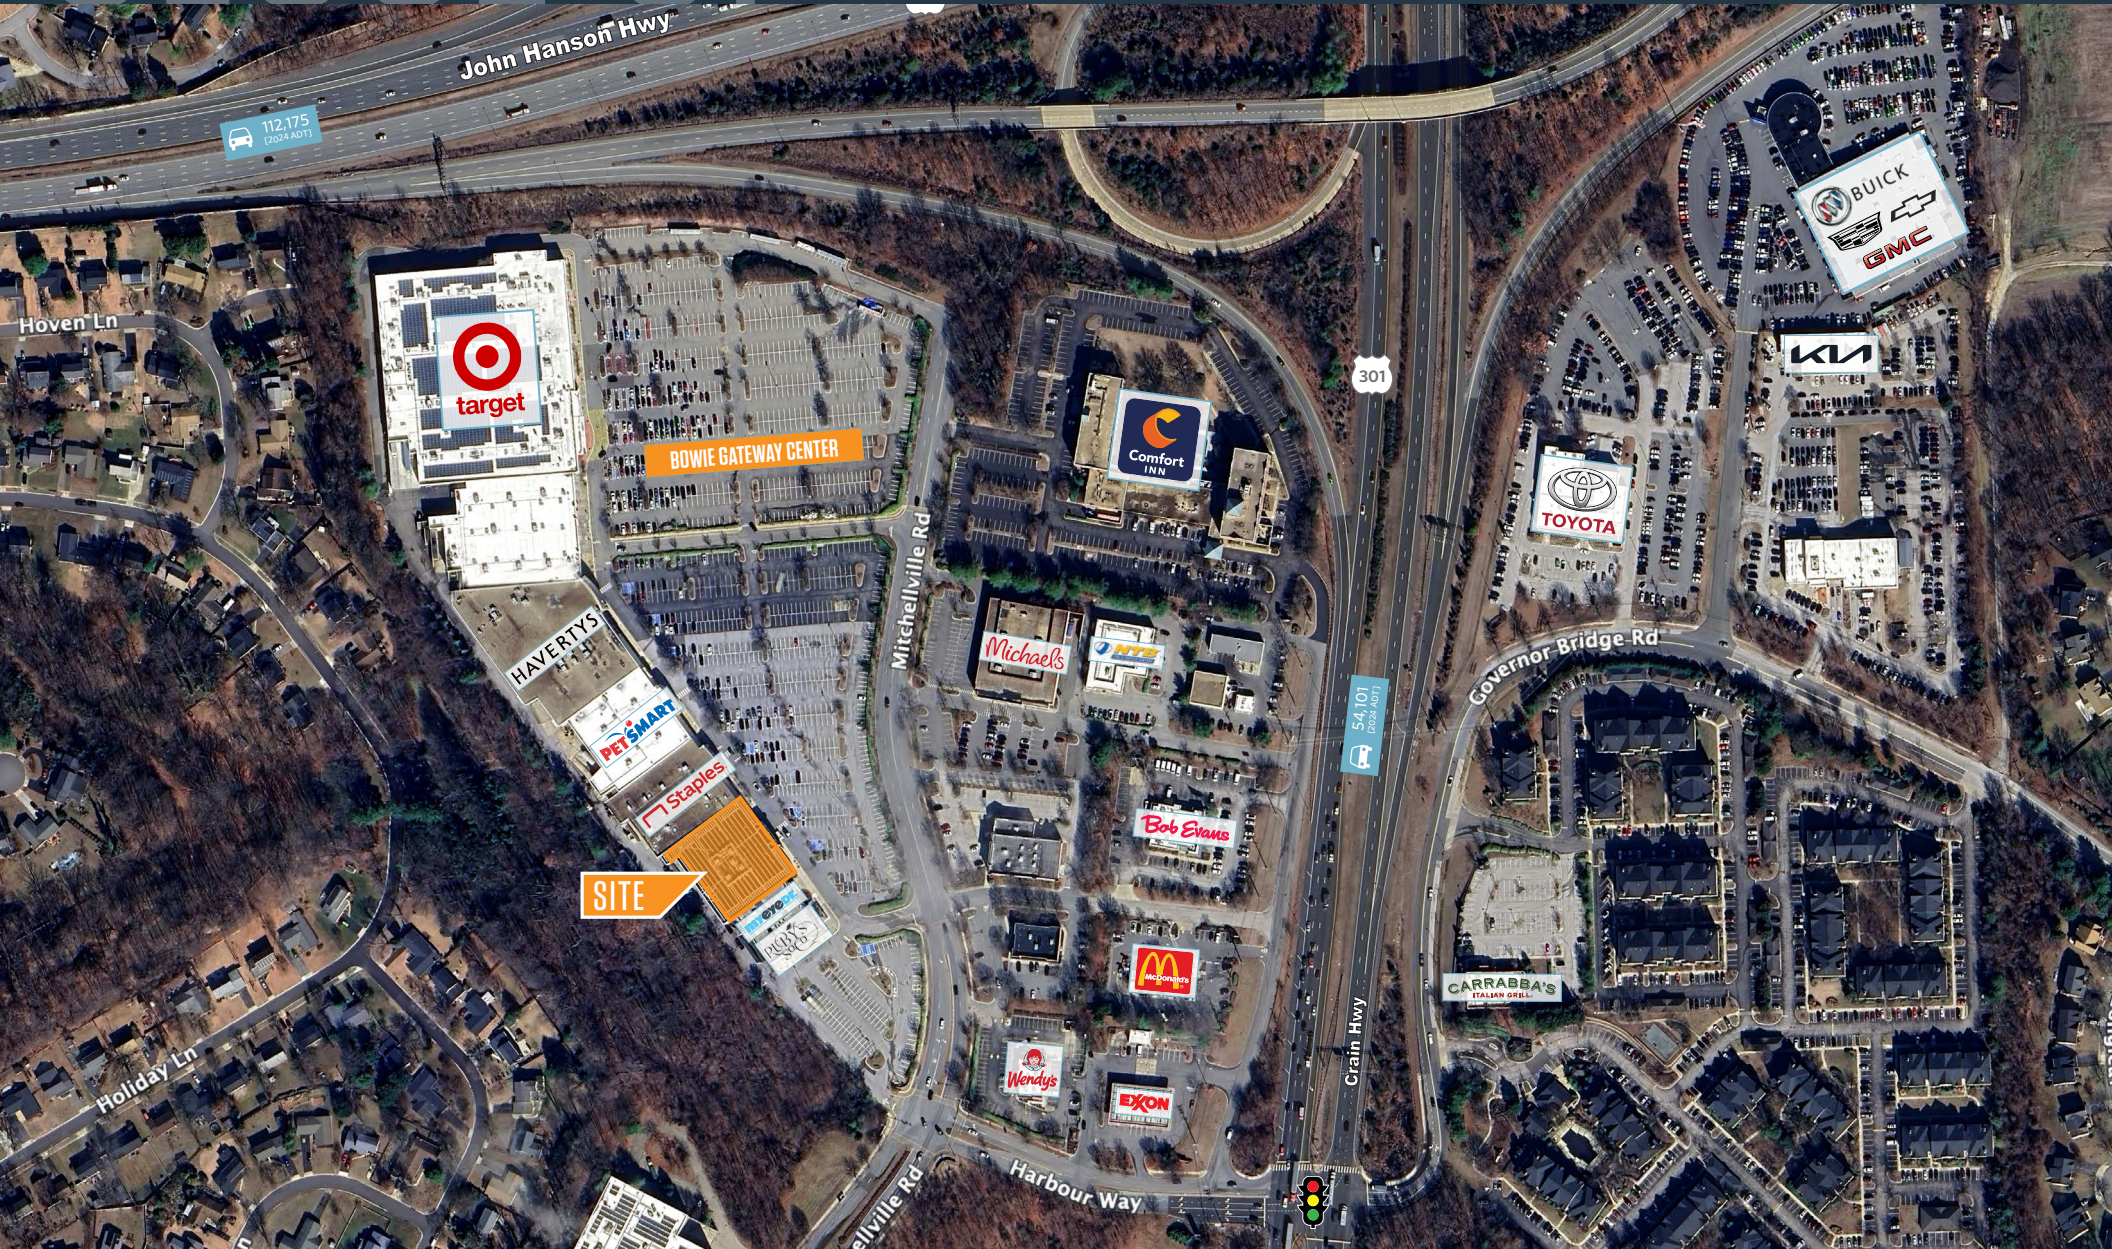

CLOSE UP

4420 MITCHELLVILLE ROAD

BOWIE, MD 20716, PRINCE GEORGE'S COUNTY

RYAN MINNEHAN

rminnehan@klnb.com | 443-632-2088

MICHAEL PATZ

mpatz@klnb.com | 443-632-2043