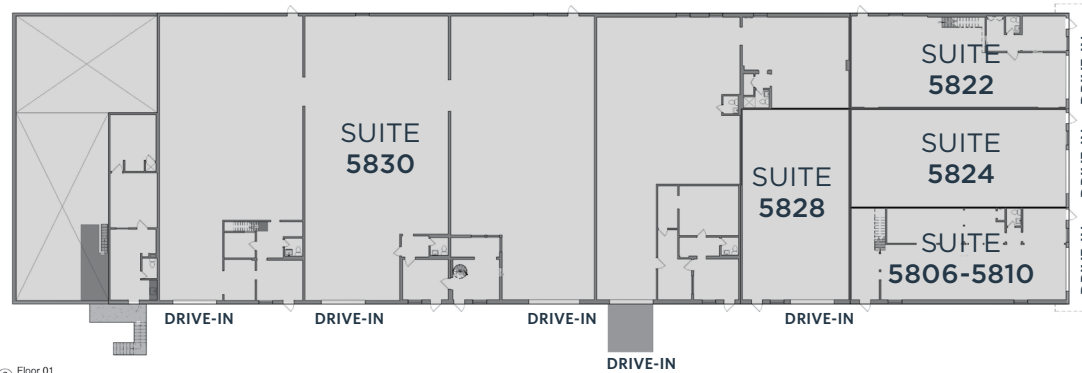

9881 Broken Land Parkway, Suite 300 | Columbia, MD 21046

AVAILABILITY

5806 - 5830 Kirby Road (37,398 SF)

5840 - 5844 Kirby Road (18,510 SF)

7609 - 7617 Commerce Lane (20,264 SF)

5806 - 5830 KIRBY ROAD

- 37,398 Square Feet
- 1,744 SF Available (#5812)

5840 - 5844 KIRBY ROAD

- 18,510 Square Feet
- Fully Occupied

7609 - 7617 COMMERCE LANE

- 20,264 Square Feet
- 6,700 SF Available (#7609)
- 2,638 SF Available 9/1/26 (#7613)

NOTABLE HIGHLIGHTS

- Hard to find small bay industrial space
- Ample parking
- Close proximity to Capital Beltway
- LED lighting
- Oversized drive-in loading
- Heavy Industrial Zoning allows for a variety of uses. Auto-uses permitted.

FLOOR PLAN

5806 - 5830 Kirby Road

① Floor 01 Lower
1/16" = 1'-0"

② Floor 01
1/16" = 1'-0"

FLOOR PLAN

5840 - 5844 Kirby Road

② Basement
1/8" = 1'-0"

① Floor 01
1/8" = 1'-0"

FLOOR PLAN

7609 - 7617 Commerce Lane

1 Floor 01
3/32" = 1'-0"

PHOTOS

5808 - 5812 Kirby Road

PHOTOS

5822 - 5838 Kirby Road

PHOTOS