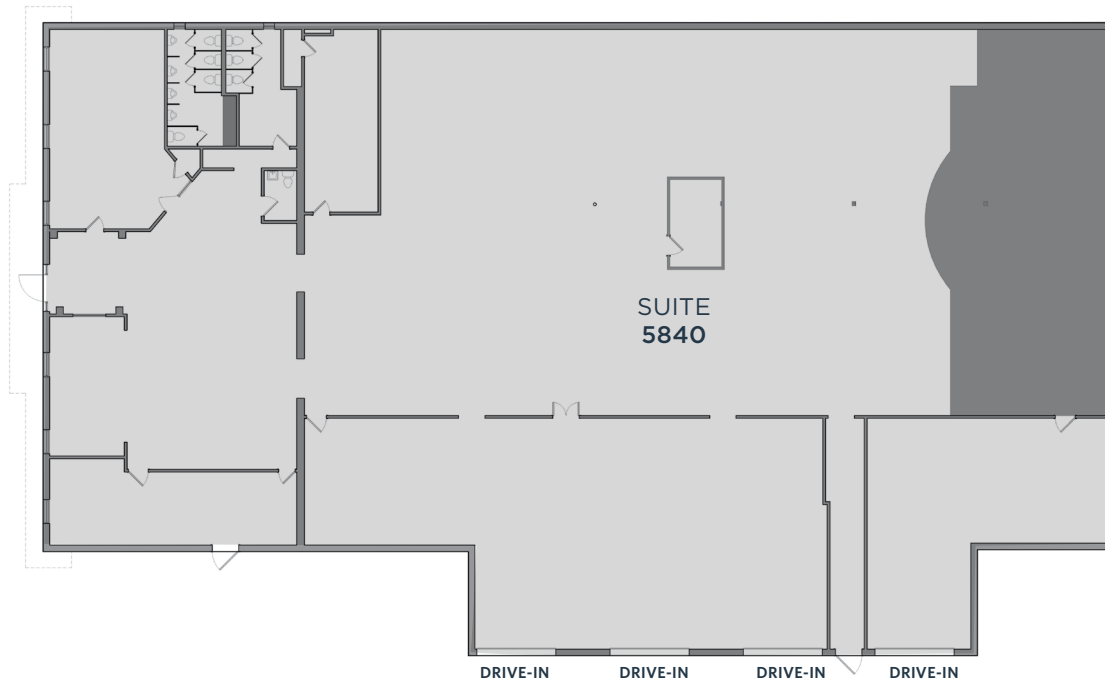

5840 - 5844 KIRBY ROAD

- 18,510 Square Feet
- Fully Occupied

7609 - 7617 COMMERCE LANE

- 20,264 Square Feet
- 6,700 SF Available (#7609)
- 2,638 SF Available 9/1/26 (#7613)

NOTABLE HIGHLIGHTS

- Hard to find small bay industrial space
- Ample parking
- Close proximity to Capital Beltway
- LED lighting
- Oversized drive-in loading
- Heavy Industrial Zoning allows for a variety of uses. Auto-uses permitted.

FLOOR PLAN

5806 - 5830 Kirby Road

① Floor 01 Lower
1/16" = 1'-0"

② Floor 01
1/16" = 1'-0"

FLOOR PLAN

5840 - 5844 Kirby Road

② Basement
1/8" = 1'-0"

① Floor 01
1/8" = 1'-0"

FLOOR PLAN

7609 - 7617 Commerce Lane

1 Floor 01
3/32" = 1'-0"

PHOTOS

5808 - 5812 Kirby Road

PHOTOS

5822 - 5838 Kirby Road

PHOTOS