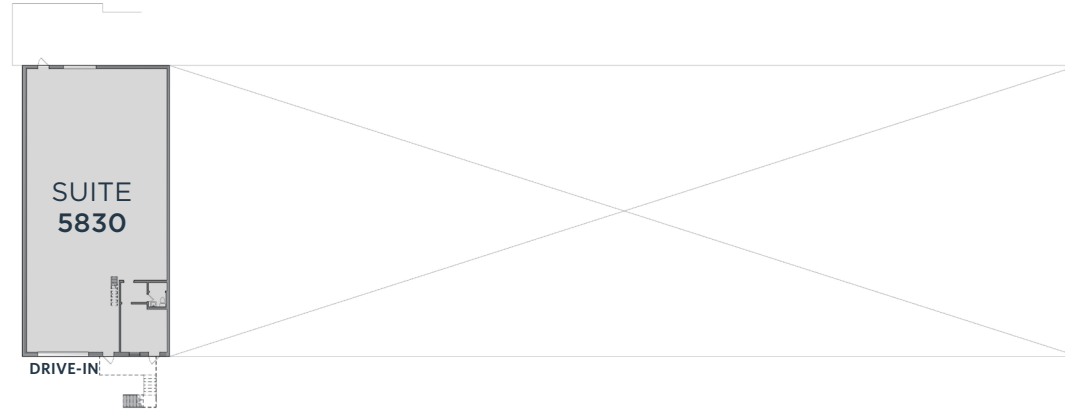

5840 - 5844 KIRBY ROAD

- 18,510 Square Feet
- Fully Occupied

7609 - 7617 COMMERCE LANE

- 20,264 Square Feet
- 6,700 SF Available (#7609)
- 2,638 SF Available 9/1/26 (#7613)

NOTABLE HIGHLIGHTS

- Hard to find small bay industrial space
- Ample parking
- Close proximity to Capital Beltway
- LED lighting
- Oversized drive-in loading
- Heavy Industrial Zoning allows for a variety of uses. Auto-uses permitted.

FLOOR PLAN

5806 - 5830 Kirby Road

① Floor 01 Lower
1/16" = 1'-0"

② Floor 01
1/16" = 1'-0"

FLOOR PLAN

5840 - 5844 Kirby Road

② Basement
1/8" = 1'-0"

① Floor 01
1/8" = 1'-0"